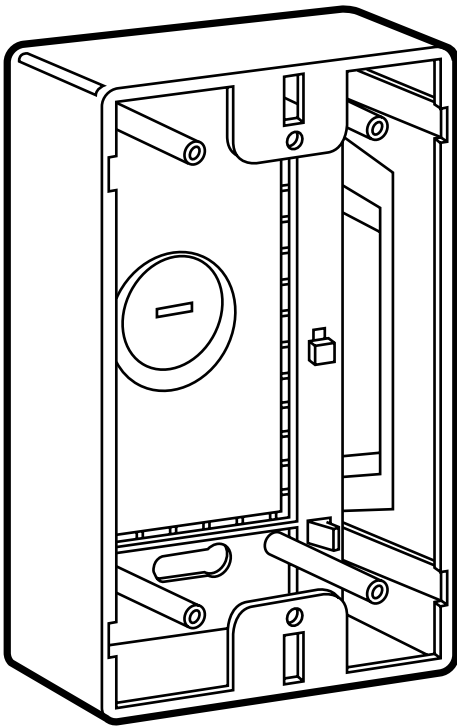

## SURFACE-MOUNT BOXES

*Mount your Couplers and Faceplates  
on the wall or floor.*

### Key Features

- ▶ **Compatible with our Faceplates.**
- ▶ **Available in three colors.**

With the Surface Mount Boxes, you can mount Faceplates to the wall or to the floor. They are perfect for instances where the work area outlet cannot be recessed into a wall or floor box. They are available in single-gang and double-gang models.