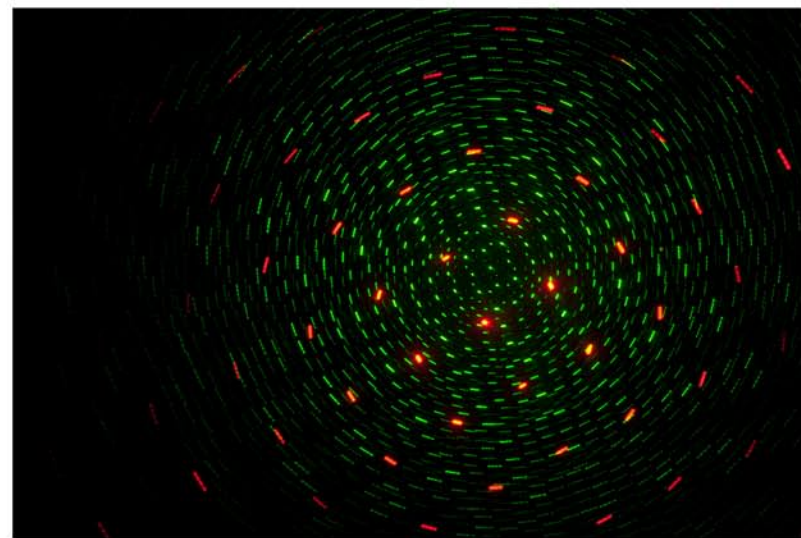

Laser light.
Avoid direct eye exposure.
Class 3R laser product.

Complies with all US FDA / CDRH requirements for Class 3R laser products. Classified per IEC 60825-1