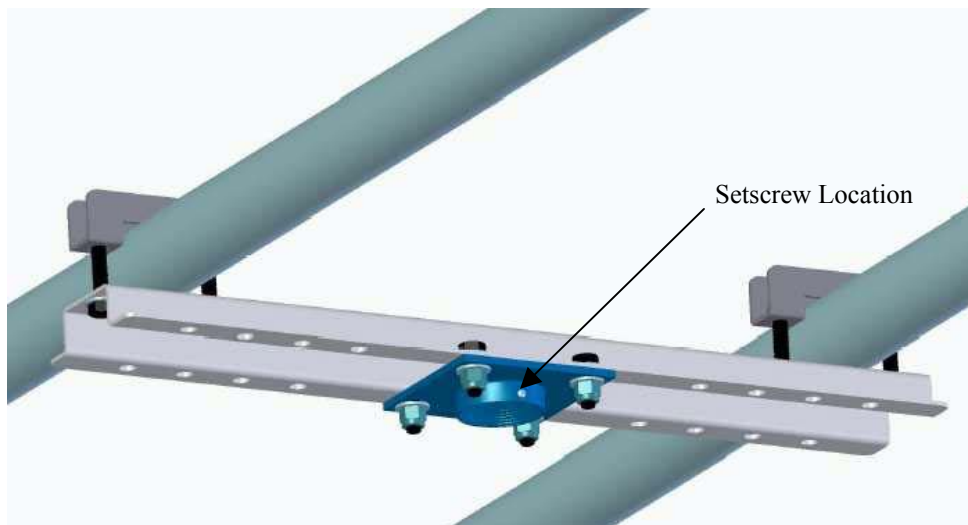

INSTALLATION INSTRUCTIONS

TRUSS SPANNING ADAPTER

CMA-366 

The bracket is a universal method for quick, easy installation of NPT 1½” pipe to or above a variety of structures. By using any length of standard NPT 1½” pipe threaded both ends, you can extend the height capabilities to meet your needs.

The maximum weight to be installed on the truss spanning adapter is 250 pounds (113.4Kg).

Unpack and check contents:

- | | |
|-----------------------------|--------------------------|
| (1) PLATE, truss hang down | (4) NUT, Nylock 3/8-16 |
| (1) PLATE, ceiling, 4” X 4” | (12) WASHER, flat, 3/8” |
| (2) CLAMP, U, 2” pipe | (1) SETSCREW, 10-24 X ¼” |
| (4) BOLT, hex, 3/8-16 x 1” | (1) WRENCH, Allen, 3/32” |
| (4) BOLT, hex, 3/8-16 x 2” | |

1. Secure the hang down truss plate to a structural member (see Figure 1) in the desired location using two clamps, four 3/8-16 X 2” bolts, and four 3/8” flat washers (**SEE WARNING ABOVE**).
2. Secure the ceiling plate to the truss in the desired location using four 3/8-16 X 1” bolts, four 3/8-16 Nylock nuts, and four 3/8” flat washers.
3. Install NPT 1½” pipe and secure using 10-24 X ¼” setscrew.