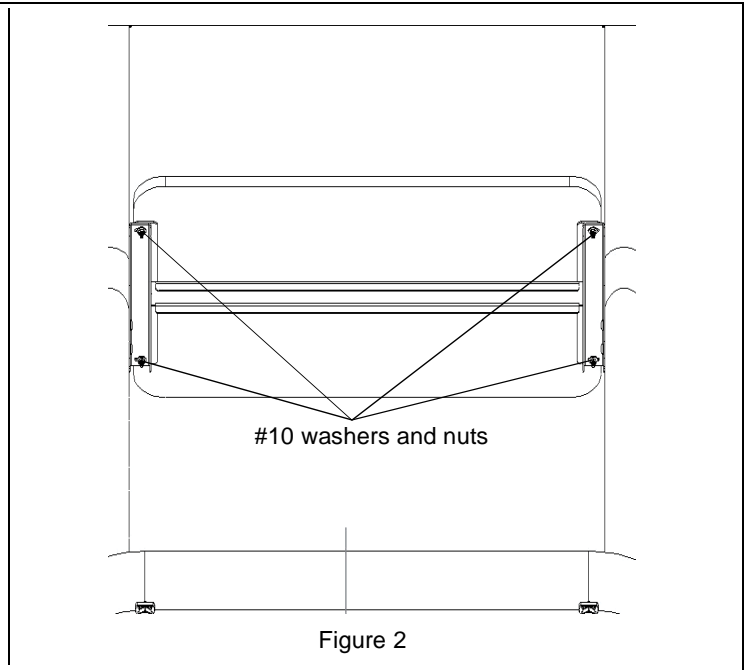

INSTALLATION INSTRUCTIONS

SHELF ACCESSORY

PAS-100

The shelf accessory is designed to add storage capability to the Chief PPC series carts.

Unpack carton and verify kit contents.

WARNING: IMPROPER INSTALLATION CAN LEAD TO EQUIPMENT FALLING CAUSING SERIOUS PERSONAL INJURY AND DAMAGE TO EQUIPMENT! DO NOT substitute hardware. Use only hardware supplied by manufacturer!

- | | |
|----------------------------|-------------------------------|
| (1) Acrylic shelf assembly | (4) 1/4-20 button head screws |
| (1) Shelf bracket-left | (4) 10-24 Nylock nuts |
| (1) Shelf bracket-right | (4) #10 washer |
| (1) 5/32" Hex Key | |

Installation Instructions

1. Loosely attach shelf brackets to upright posts (See Figure 1) using four 1/4-20 button head cap screws. Do not fully tighten the bolts.
2. Place shelf in desired location and loosely secure shelf using the #10 washers and #10 Nylock nuts. (See Figure 2)
3. Tighten screws securing shelf bracket.
4. Tighten nuts securing shelf.