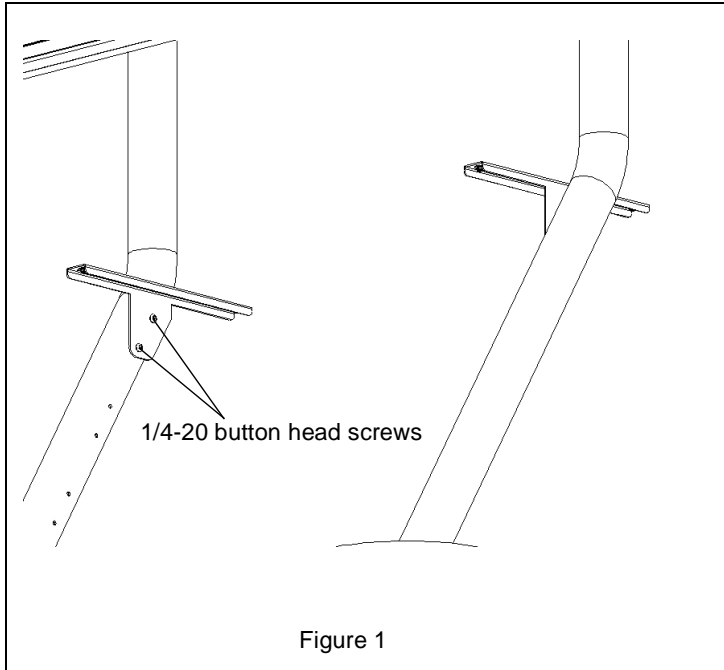

INSTALLATION INSTRUCTIONS

SHELF ACCESSORY

PAS-100

The shelf accessory is designed to add storage capability to the Chief PPC series carts.

Unpack carton and verify kit contents.

WARNING: IMPROPER INSTALLATION CAN LEAD TO EQUIPMENT FALLING CAUSING SERIOUS PERSONAL INJURY AND DAMAGE TO EQUIPMENT! DO NOT substitute hardware. Use only hardware supplied by manufacturer!

- | | |
|----------------------------|-------------------------------|
| (1) Acrylic shelf assembly | (4) 1/4-20 button head screws |
| (1) Shelf bracket-left | (4) 10-24 Nylock nuts |
| (1) Shelf bracket-right | (4) #10 washer |
| (1) 5/32" Hex Key | |

Installation Instructions

1. Loosely attach shelf brackets to upright posts (See Figure 1) using four 1/4-20 button head cap screws. Do not fully tighten the bolts.
2. Place shelf in desired location and loosely secure shelf using the #10 washers and #10 Nylock nuts. (See Figure 2)
3. Tighten screws securing shelf bracket.
4. Tighten nuts securing shelf.