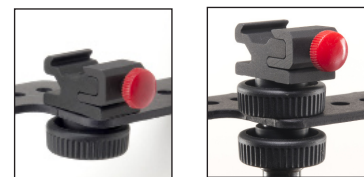

Instruction Sheet

#2801 Versi Bracket

On-Camera Flash Bracket for Your Polycarbonate
and Octa PLUS Speed Rings

Includes:

- Versi Bracket with off set base
- Accessory Shoe
- 3 - Threaded thumb screws
- Mount for Polycarbonate Speed Ring
- Mount for Octa Speed Ring & 2- screws

Assemble the appropriate mounting plate to the front of the bracket upright with the black knurled adjustment lock knob. Two mounts are supplied. One for mounting a Polycarbonate 4-pole Speed Ring (with a thumb screw) and one for mounting the OctaPlus 8-pole Speed Ring (using the two supplied Phillips screws).

Mount the Accessory Shoe to the Versi Bracket with thumb screws. Multiple mounting holes on the bracket base allow positioning your flash at the correct distance from the Speed Ring. Use the extra thumb screw under the accessory shoe to add 1/2" to raise flash position, if needed.

Attach your flash unit onto the Accessory Shoe and adjust the flash height to center the reflector in the Speed Ring opening. The bracket off set allows the use of Pocket Wizard's Flex TT5 while centering the flash. You are now ready to attach your Lightbank to the Speed Ring.