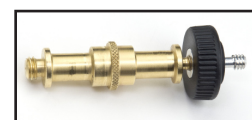

#2688

CHIMERA 1812 Valtec Lane, Boulder, CO 80301

303-444-8000 FAX 303-444-8303 888-444-1812

salesinfo@chimeralighting.com www.chimeralighting.com