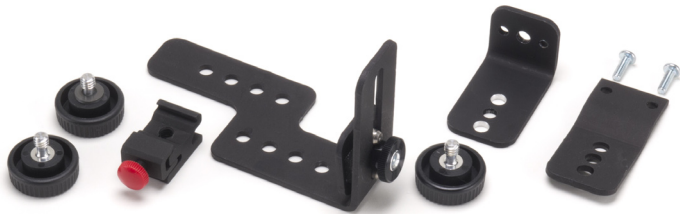

Instruction Sheet

#2801 Versi Bracket

On-Camera Flash Bracket for Your Polycarbonate
and Octa PLUS Speed Rings

Includes:

- Versi Bracket with off set base
- Accessory Shoe
- 3 - Threaded thumb screws
- Mount for Polycarbonate Speed Ring
- Mount for Octa Speed Ring & 2- screws

Assemble the appropriate mounting plate to the front of the bracket upright with the black knurled adjustment lock knob. Two mounts are supplied. One for mounting a Polycarbonate 4-pole Speed Ring (with a thumb screw) and one for mounting the OctaPlus 8-pole Speed Ring (using the two supplied Phillips screws).

Mount the Accessory Shoe to the Versi Bracket with thumb screws. Multiple mounting holes on the bracket base allow positioning your flash at the correct distance from the Speed Ring. Use the extra thumb screw under the accessory shoe to add 1/2" to raise flash position, if needed.

Attach your flash unit onto the Accessory Shoe and adjust the flash height to center the reflector in the Speed Ring opening. The bracket off set allows the use of Pocket Wizard's Flex TT5 while centering the flash. You are now ready to attach your Lightbank to the Speed Ring.