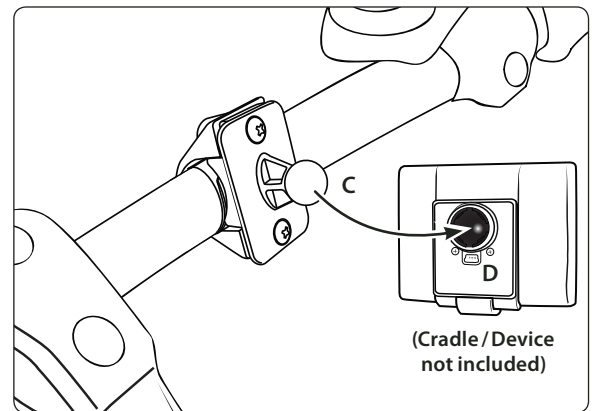

Bicycle Handlebar Mounting

- Step 1. Choose a safe location on the handlebars of your bicycle in which to mount the pedestal.
- Step 2. Using a screwdriver, remove the two mounting screws (A) in order to release the 17mm ball plate (B) so the mount can be placed around the handlebars.

- Step 3. Wrap the rubber rings (C) around the handlebar and reassemble the 17mm ball plate (B) around the rubber rings. Secure the mount assembly by using the screwdriver to retighten the two mounting screws.

Attaching a Garmin Device to Pedestal

- Step 1. Attach your Garmin device (not included, sold separately) to the ball head by firmly inserting the ball head (C) into the cavity (D) in the back of the device.