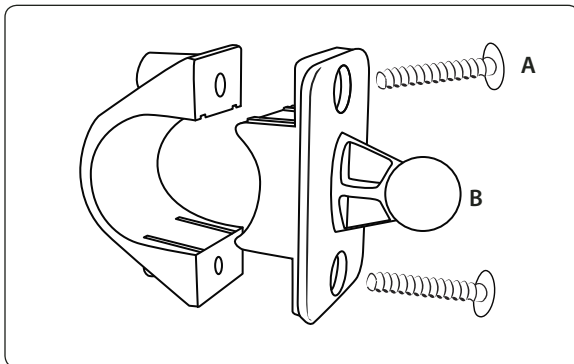

GN032 | Bicycle Handlebar Mount for Garmin® GPS

GN032
Bicycle Handlebar Mount

Fits handlebars up to 33mm diameter. Compatible with most straight, drop, trekking, touring, and standard (25.4mm and 26mm) size handlebars. Also for use with golf carts, ATVs, snowmobiles, hang gliders or other apparatus having cylinder-shaped frames or posts.

Package Contents:

- (1) GN032 - Bicycle handlebar mount with 17mm ball

Compatible with:

- Most Garmin 17mm ball connections (See website for full list)

Precaution: Arkon strongly recommends using a securing strap to provide extra protection for your device. Failure to do so may result in damage to your device. Do not operate portable devices while riding. Arkon Resources, Inc. assumes no liability for safety of bicycle rider or portable device.

Bicycle Handlebar Mounting

- Step 1. Choose a safe location on the handlebars of your bicycle in which to mount the pedestal.
- Step 2. Using a screwdriver, remove the two mounting screws (A) in order to release the 17mm ball plate (B) so the mount can be placed around the handlebars.

- Step 3. Wrap the rubber rings (C) around the handlebar and reassemble the 17mm ball plate (B) around the rubber rings. Secure the mount assembly by using the screwdriver to retighten the two mounting screws.