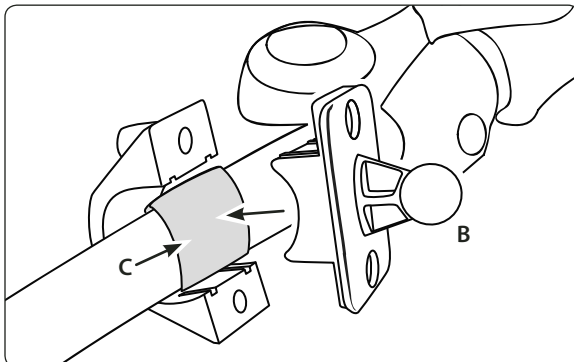

Package Contents:

- (1) GN032 - Bicycle handlebar mount with 17mm ball

Compatible with:

- Most Garmin 17mm ball connections (See website for full list)

Precaution: Arkon strongly recommends using a securing strap to provide extra protection for your device. Failure to do so may result in damage to your device. Do not operate portable devices while riding. Arkon Resources, Inc. assumes no liability for safety of bicycle rider or portable device.

Bicycle Handlebar Mounting

- Step 1. Choose a safe location on the handlebars of your bicycle in which to mount the pedestal.
- Step 2. Using a screwdriver, remove the two mounting screws (A) in order to release the 17mm ball plate (B) so the mount can be placed around the handlebars.

- Step 3. Wrap the rubber rings (C) around the handlebar and reassemble the 17mm ball plate (B) around the rubber rings. Secure the mount assembly by using the screwdriver to retighten the two mounting screws.

Attaching a Garmin Device to Pedestal

- Step 1. Attach your Garmin device (not included, sold separately) to the ball head by firmly inserting the ball head (C) into the cavity (D) in the back of the device.