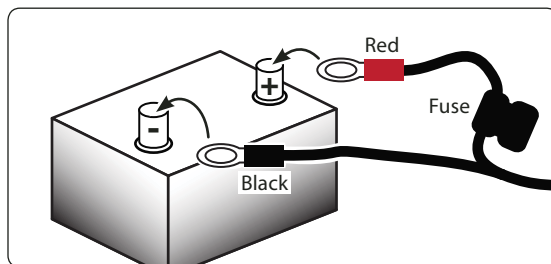

#### WARNING!

Disconnect negative (-) battery cable first. If positive (+) cable should contact ground with negative (-) cable still connected, the resulting sparks can cause a battery explosion, which could result in serious injury or death.

### Attach 12V Socket Adapter to Battery Harness

Step 1. Connect the double-pin connector on the 12V socket adapter to the double-pin connector on the battery harness.

Step 2. Carefully reconnect vehicle battery cables. Insert a 12V accessory into the 12V socket to power your mobile device (not included, sold separately).

### Install Battery Harness to Battery Posts

Step 1. Attach the positive (Red) lead of the harness to the positive (+) battery post.

Step 2. Attach the negative (Black) lead of the harness to the negative (-) battery post.