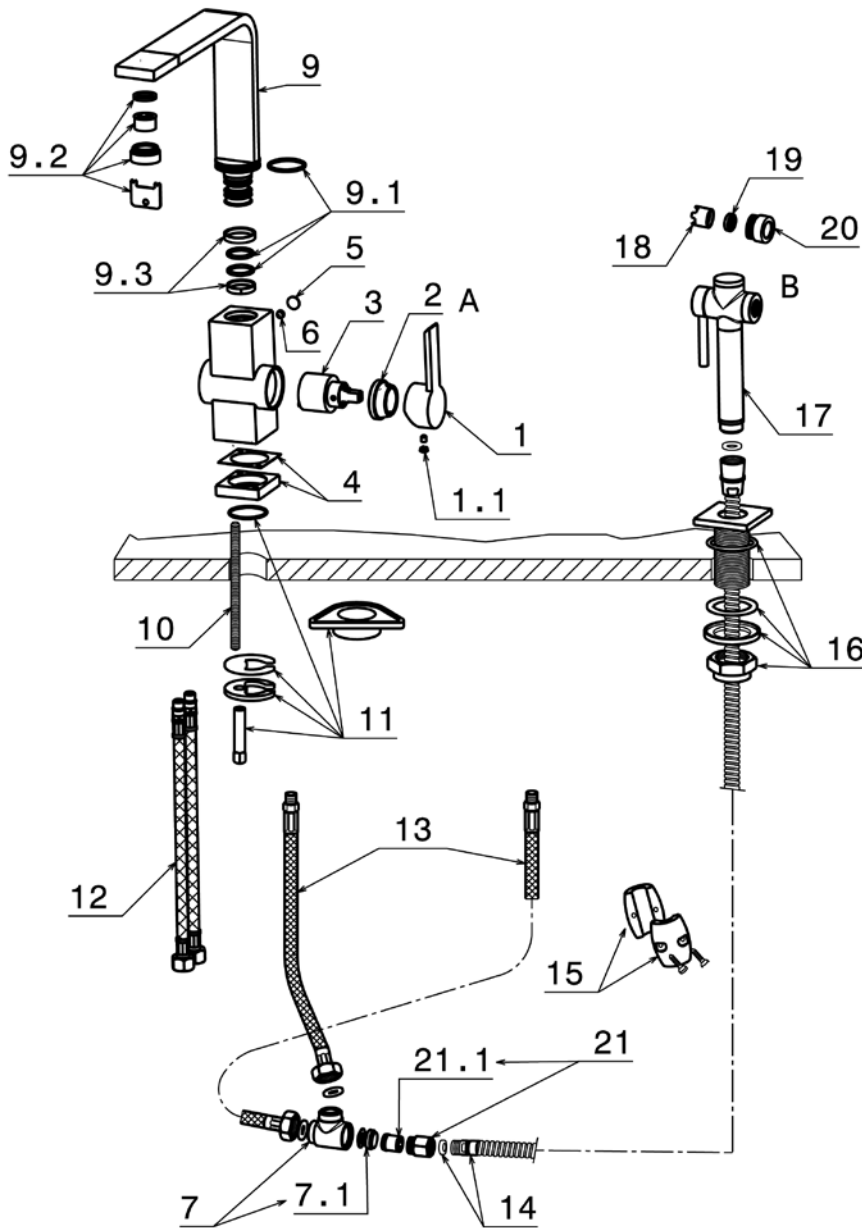

### FEATURES

- Solid brass body
- Ceramic disc cartridge
- Reversible mounting hardware adapts to thick or thin mounting surfaces
- 2.2 G.P.M. flow rate
- Installation in a 1-3/8" hole, side spray in a 1-3/8" hole

### PRODUCT SPECIFICATION

Kitchen faucet to include solid brass body, minimalist lever handle, solid brass side spray and swivel spout. Faucet dimensions to be as follows: Reach: 9"; Spout Height: 10". Reversible mounting hardware to adapt to thick or thin mounting surfaces. Kitchen faucet to be BLANCOZIROS™ with side spray, Model 157-044-\_\_\_\_\_ in \_\_\_\_\_ finish.

### NOMINAL DIMENSIONS

MODEL	REACH	SPOUT HEIGHT	FAUCET HEIGHT
157-044	9	10	10-3/4

See next page for exploded parts drawing and parts list.

### BLANCOZIROS™ With Side Spray MODEL 157-044

NUM.	DESCRIPTION	DOC. PART #
1	LEVER	11845
1.1	SCREW	13504
2	NUT	11851
3	CARTRIDGE	14720
4	DECK PLATE	11850
5	HOLE CAP	18938
6	SCREW	10459
7	T CONNECTION	16282
7.1	DIVERTER	15304
9	SPOUT	11899
9.1	O-RING	13313
9.2	AREATOR	74
9.3	PLASTIC RING	14802
10	ROD TREAD	16992
11	MOUNTING SET	12321
12	HOSE	15005
13	HOSE	15003
14	HOSE CONNECTION	15101
15	WEIGHT	10618
16	MOUNTING SET	12050
17	SIDE SPRAY	18316
18	SIDE SPRAY DISK	15311
19	PERFORATED DISK	18307
20	NUT	15312
21	CONNECTION VALVE	15753
21.1	VALVE	15701