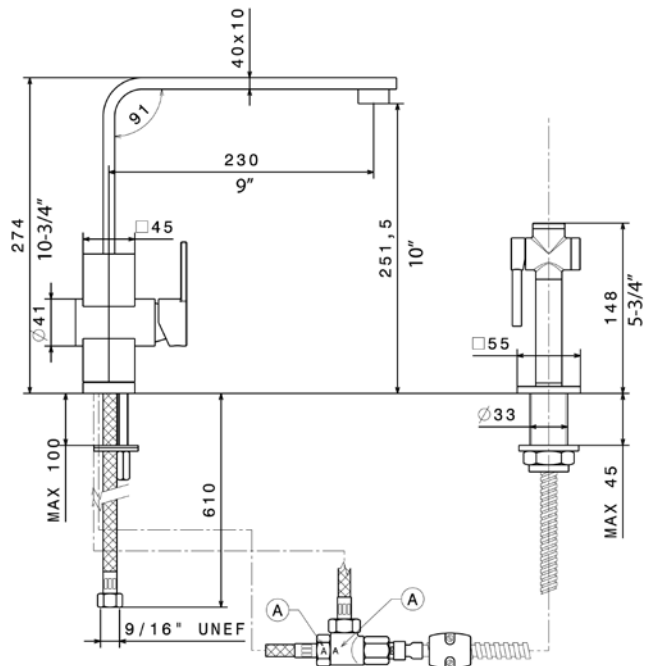

### FEATURES

- Solid brass body
- Ceramic disc cartridge
- Reversible mounting hardware adapts to thick or thin mounting surfaces
- 2.2 G.P.M. flow rate
- Installation in a 1-3/8" hole, side spray in a 1-3/8" hole

### PRODUCT SPECIFICATION

Kitchen faucet to include solid brass body, minimalist lever handle, solid brass side spray and swivel spout. Faucet dimensions to be as follows: Reach: 9"; Spout Height: 10". Reversible mounting hardware to adapt to thick or thin mounting surfaces. Kitchen faucet to be BLANCOZIROS™ with side spray, Model 157-044-\_\_\_\_\_ in \_\_\_\_\_ finish.

### NOMINAL DIMENSIONS

MODEL	REACH	SPOUT HEIGHT	FAUCET HEIGHT
157-044	9	10	10-3/4

See next page for exploded parts drawing and parts list.