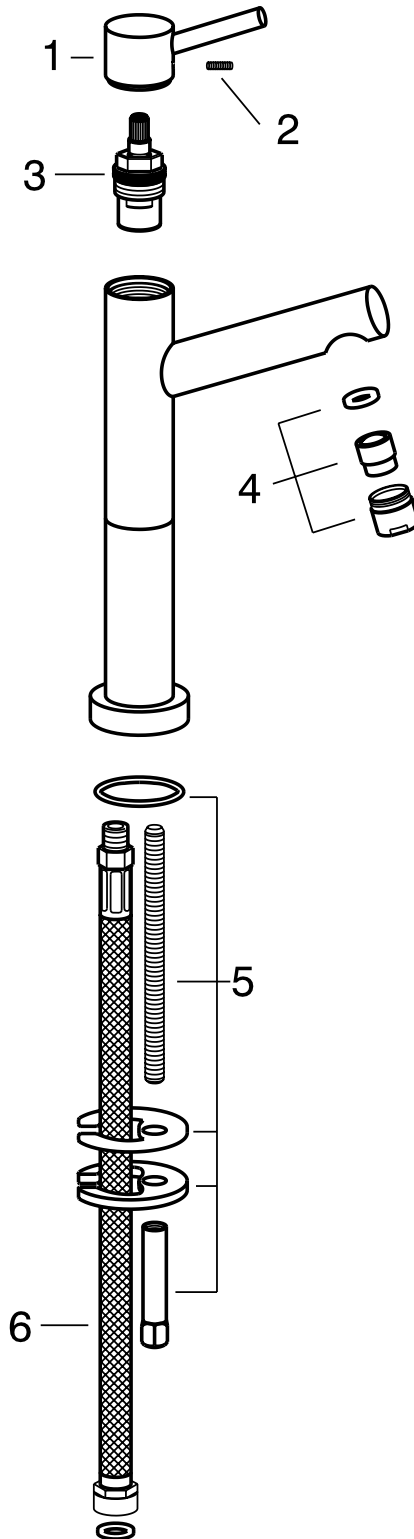

FEATURED MODEL

157-051-CR BLANCOALTA™ Bar Faucet in Polished Chrome

ADDITIONAL MODELS

157-051-ST Stainless (Satin Nickel)

FEATURES

- Cold water only
- Solid brass body
- Ceramic disc cartridge
- Extra long supply lines
- 2.2 G.P.M. flow rate
- Installation in a 1-3/8" hole

PRODUCT SPECIFICATION

Cold water only bar faucet to include solid brass body, minimalist lever handle, and ceramic disc cartridge. Faucet dimensions to be as follows: Reach: 3-1/2"; Spout Height: 6". Reversible mounting hardware to adapt to thick or thin mounting surfaces. Bar faucet to be BLANCOALTA™, Model 157-051-_____ in _____ finish.

- Polished Chrome 157-051-CR
- Stainless (Satin Nickel) 157-051-ST

MODEL 157-051

NOMINAL DIMENSIONS

MODEL	REACH	SPOUT HEIGHT	FAUCET HEIGHT
157-051	3-1/2	6	8-1/2

JOB INFORMATION

Job Name: _____

Contact: _____

Date Specified: _____

Specifier: _____

Contractor: _____

See next page for exploded parts drawing and parts list.

BLANCO AMERICA
800.451.5782
www.blancoamerica.com

BLANCOALTA™ MODEL 157-051

Free Manuals Download Website