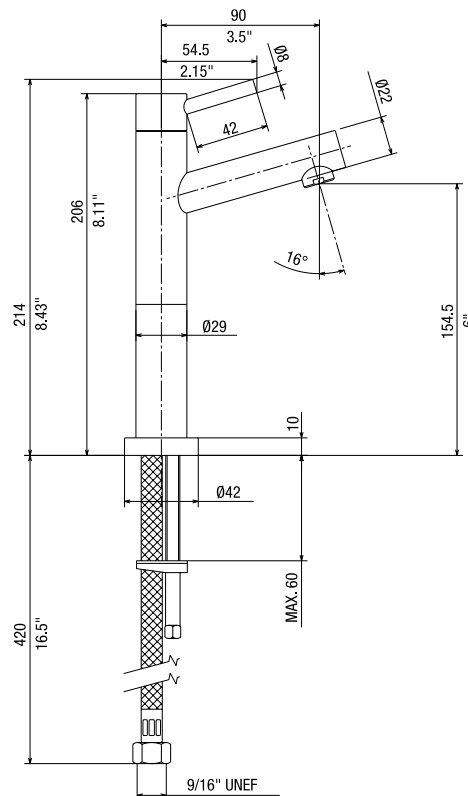

FEATURED MODEL

157-051-CR BLANCOALTA™ Bar Faucet in Polished Chrome

ADDITIONAL MODELS

157-051-ST Stainless (Satin Nickel)

FEATURES

- Cold water only
- Solid brass body
- Ceramic disc cartridge
- Extra long supply lines
- 2.2 G.P.M. flow rate
- Installation in a 1-3/8" hole

PRODUCT SPECIFICATION

Cold water only bar faucet to include solid brass body, minimalist lever handle, and ceramic disc cartridge. Faucet dimensions to be as follows: Reach: 3-1/2"; Spout Height: 6". Reversible mounting hardware to adapt to thick or thin mounting surfaces. Bar faucet to be BLANCOALTA™, Model 157-051-_____ in _____ finish.

- Polished Chrome 157-051-CR
- Stainless (Satin Nickel) 157-051-ST

MODEL 157-051

NOMINAL DIMENSIONS

MODEL	REACH	SPOUT HEIGHT	FAUCET HEIGHT
157-051	3-1/2	6	8-1/2

JOB INFORMATION

Job Name: _____

Contact: _____