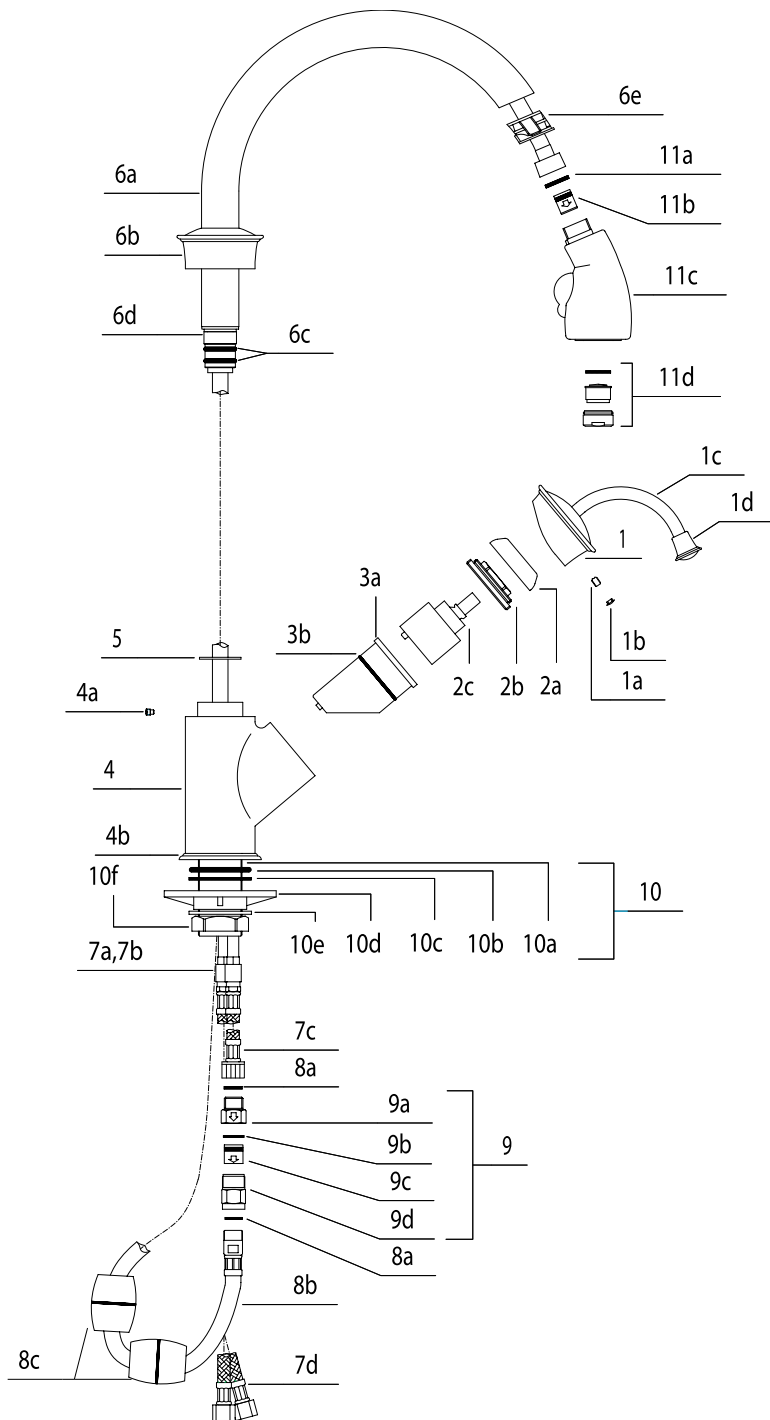

### FEATURES

- Solid brass body
- Ceramic disc cartridge
- Extra long supply lines
- 2.2 G.P.M. flow rate
- Installation in a 1-3/8" hole

### PRODUCT SPECIFICATION

Kitchen faucet to include solid brass body with lever handle, hi-arc spout and "soft touch" pull-down handspray. Faucet dimensions to be as follows: Reach: 10"; Spout Height: 8-3/4". Reversible mounting hardware to adapt to thick or thin mounting surfaces. Kitchen faucet to be BLANCORADOS TRADITIONAL™, Model 157-060-\_\_\_\_\_ in \_\_\_\_\_ finish.

### NOMINAL DIMENSIONS

MODEL	REACH	SPOUT HEIGHT	FAUCET HEIGHT
157-060	10	8-3/4	15

### MODEL 157-060

NUM.	DOC. PART #	DESCRIPTION
1	3965	HANDLE BASE
1A	2058	SCREW
1B	1270	BUTTON
1C	3966	STICK
1D	3956	KNOB
2A	3303	CAP
2B	3311	NUT
2C	2809	CARTRIDGE
3A	3313	INSERT
3B	1.78X41	O'RING
4	3316	BODY
4A	467	SCREW
4B	3967	BASE
5	3307	TEFLON RING
6A	3382	SPOUT
6B	3968	CAP
6C	2.62x18.72	O'RING
6D	2623	TEFLON RING
6E	3371	INSERT
7A	3326	EXTENTION OUTLET
7B	1.78x7.94	O'RING
7C	3330	SUPPLY TUBE
7D	2350	HOSE
8A	13.7x10x1.5	FIBER
8B	3377	HOSE
8C	2582	WEIGHT
9	1-3115	CHECK VALVE ASSY
9A	3116	NIPPLE
9B	16.5x12x1.5	FIBER
9C	2419	CHECK VALVE
9D	3115	CHECK VALVE BODY
10	1-3333	MOUNTING NUT ASSY
10A	3304	MOUNTING SLEEVE
10B	3.53x42.86	O'RING
10C	48x38x2	RUBBER WASHER
10D	3109	PLASTIC BASE
10E	2258	METAL WASHER
10F	3333	NUT
11A	3381	WASHER SCREEN
11B	1318	FLOW REGULATOR W/ CHECK VALVE
11C	3302	PULL-DOWN SPRAY
11D	1-680	AERATOR SET