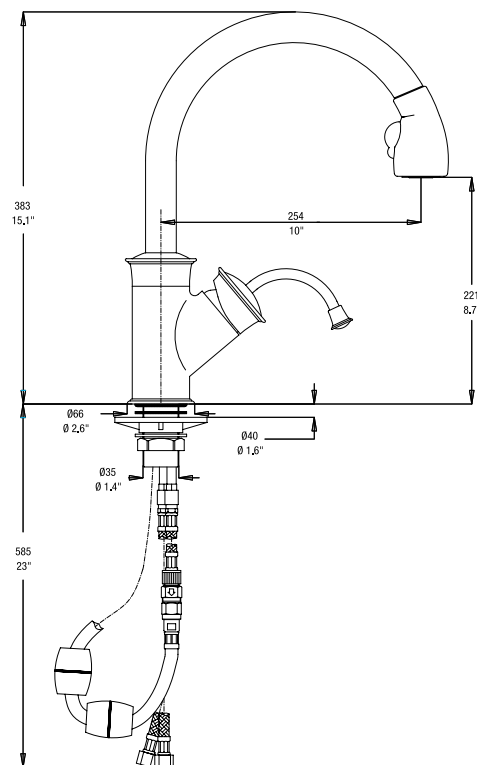

### FEATURES

- Solid brass body
- Ceramic disc cartridge
- Extra long supply lines
- 2.2 G.P.M. flow rate
- Installation in a 1-3/8" hole

### PRODUCT SPECIFICATION

Kitchen faucet to include solid brass body with lever handle, hi-arc spout and "soft touch" pull-down handspray. Faucet dimensions to be as follows: Reach: 10"; Spout Height: 8-3/4". Reversible mounting hardware to adapt to thick or thin mounting surfaces. Kitchen faucet to be BLANCORADOS TRADITIONAL™, Model 157-060-\_\_\_\_\_ in \_\_\_\_\_ finish.

### NOMINAL DIMENSIONS

MODEL	REACH	SPOUT HEIGHT	FAUCET HEIGHT
157-060	10	8-3/4	15

### MODEL 157-060

NUM.	DOC. PART #	DESCRIPTION
1	3965	HANDLE BASE
1A	2058	SCREW
1B	1270	BUTTON
1C	3966	STICK
1D	3956	KNOB
2A	3303	CAP
2B	3311	NUT
2C	2809	CARTRIDGE
3A	3313	INSERT
3B	1.78X41	O'RING
4	3316	BODY
4A	467	SCREW
4B	3967	BASE
5	3307	TEFLON RING
6A	3382	SPOUT
6B	3968	CAP
6C	2.62x18.72	O'RING
6D	2623	TEFLON RING
6E	3371	INSERT
7A	3326	EXTENTION OUTLET
7B	1.78x7.94	O'RING
7C	3330	SUPPLY TUBE
7D	2350	HOSE
8A	13.7x10x1.5	FIBER
8B	3377	HOSE
8C	2582	WEIGHT
9	1-3115	CHECK VALVE ASSY
9A	3116	NIPPLE
9B	16.5x12x1.5	FIBER
9C	2419	CHECK VALVE
9D	3115	CHECK VALVE BODY
10	1-3333	MOUNTING NUT ASSY
10A	3304	MOUNTING SLEEVE
10B	3.53x42.86	O'RING
10C	48x38x2	RUBBER WASHER
10D	3109	PLASTIC BASE
10E	2258	METAL WASHER
10F	3333	NUT
11A	3381	WASHER SCREEN
11B	1318	FLOW REGULATOR W/ CHECK VALVE
11C	3302	PULL-DOWN SPRAY
11D	1-680	AERATOR SET