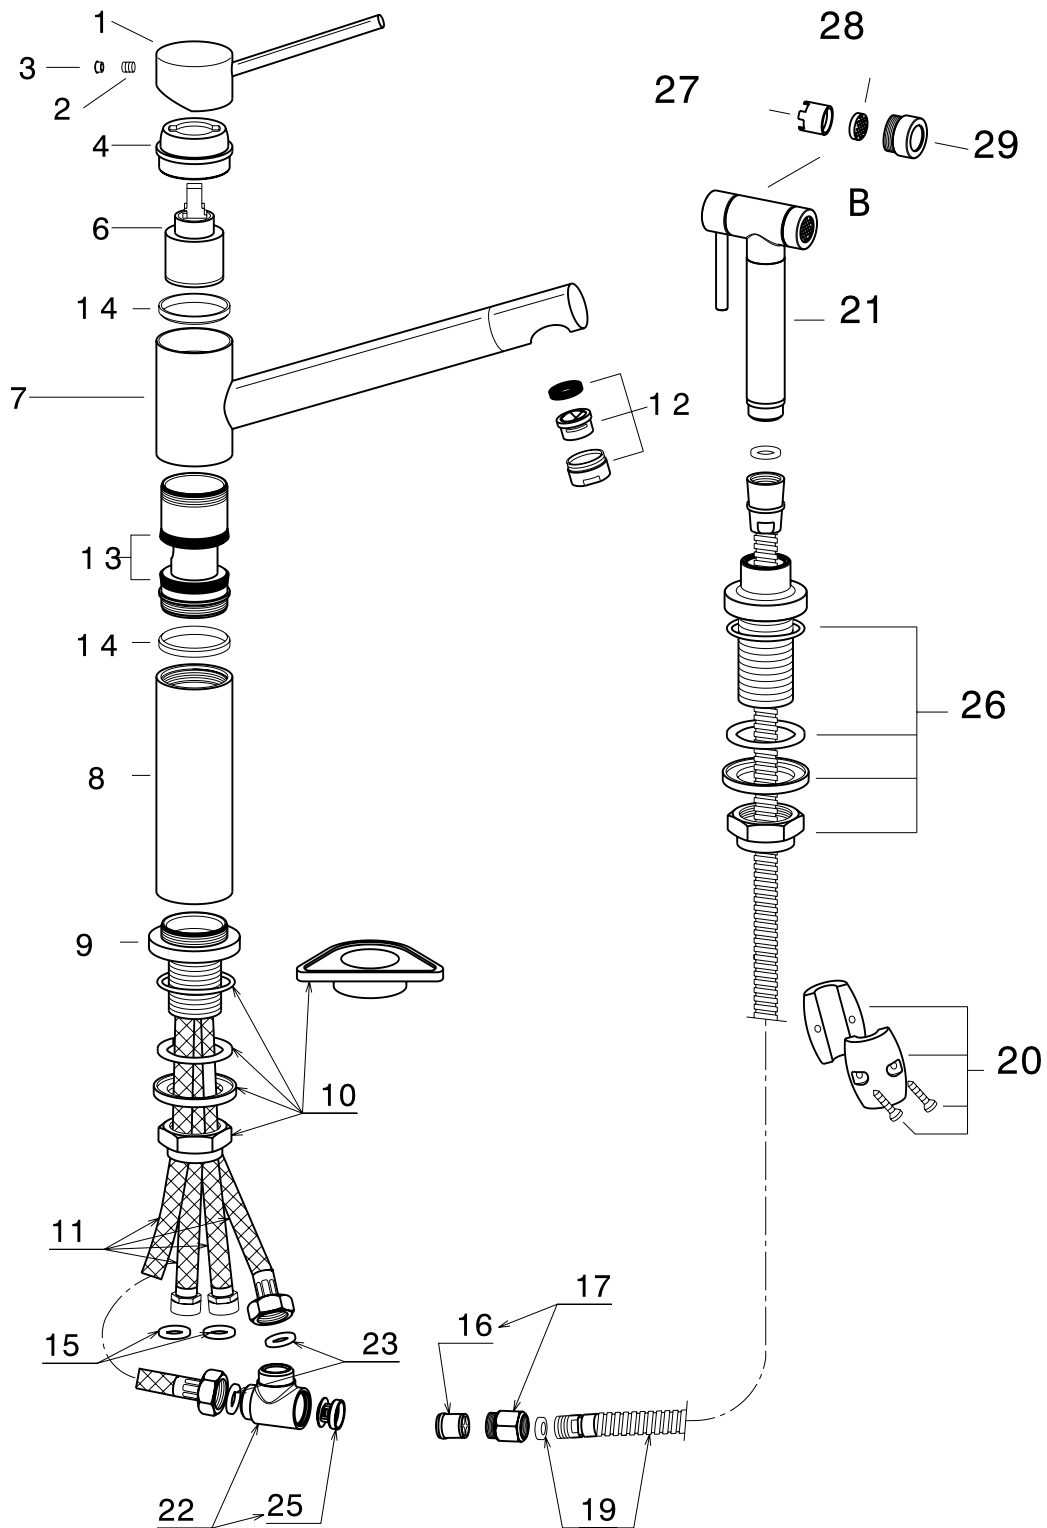

### FEATURES

- Solid brass body and side spray
- Ceramic disc cartridge
- Extra long supply lines
- 2.2 G.P.M. flow rate
- Installation in a 1-3/8" hole, side spray in 1-3/8" hole

### PRODUCT SPECIFICATION

Kitchen faucet to include solid brass body and side spray, ceramic disc cartridge, and minimalist lever handle. Faucet dimensions to be as follows: Reach: 8-1/2"; Spout Height: 8". Reversible mounting hardware to adapt to thick or thin mounting surfaces. Kitchen faucet to be BLANCOALTA™, Model 157-066-\_\_\_\_\_ in \_\_\_\_\_ finish.

### NOMINAL DIMENSIONS

MODEL	REACH	SPOUT HEIGHT	FAUCET HEIGHT
157-066	8-1/2	8	10-1/4

See next page for exploded parts drawing and parts list.

### MODEL 157-066