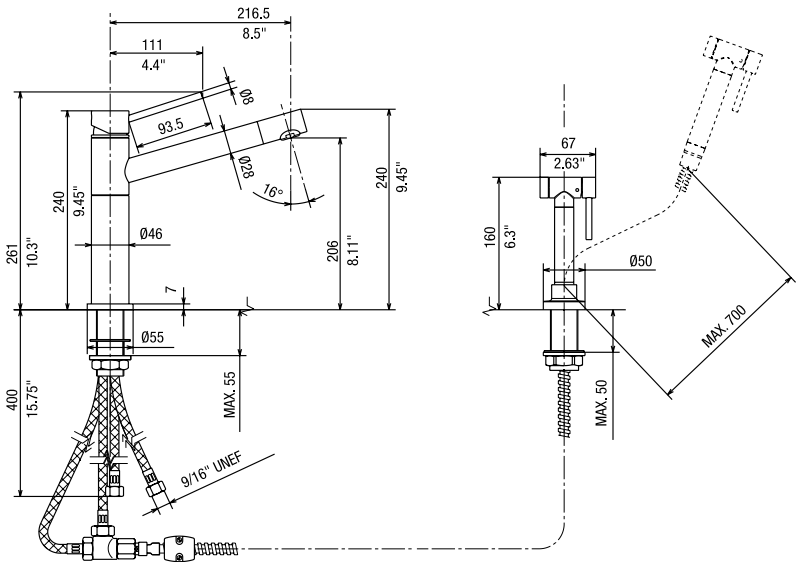

### FEATURES

- Solid brass body and side spray
- Ceramic disc cartridge
- Extra long supply lines
- 2.2 G.P.M. flow rate
- Installation in a 1-3/8" hole, side spray in 1-3/8" hole

### PRODUCT SPECIFICATION

Kitchen faucet to include solid brass body and side spray, ceramic disc cartridge, and minimalist lever handle. Faucet dimensions to be as follows: Reach: 8-1/2"; Spout Height: 8". Reversible mounting hardware to adapt to thick or thin mounting surfaces. Kitchen faucet to be BLANCOALTA™, Model 157-066-\_\_\_\_\_ in \_\_\_\_\_ finish.

### NOMINAL DIMENSIONS

MODEL	REACH	SPOUT HEIGHT	FAUCET HEIGHT
157-066	8-1/2	8	10-1/4

See next page for exploded parts drawing and parts list.