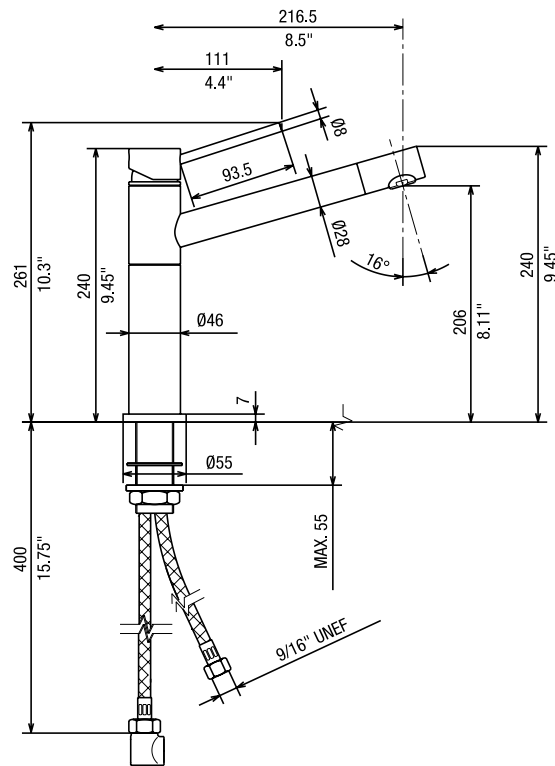

FEATURED MODEL

157-067-CR BLANCOALTA Kitchen Faucet in
 Polished Chrome

ADDITIONAL MODELS

157-067-ST Stainless (Satin Nickel)

FEATURES

- Solid brass body
- Ceramic disc cartridge
- Extra long supply lines
- 2.2 G.P.M. flow rate
- Installation in a 1-3/8" hole

PRODUCT SPECIFICATION

Kitchen faucet to include solid brass body, ceramic disc cartridge, and minimalist lever handle. Faucet dimensions to be as follows: Reach: 8-1/2"; Spout Height: 8". Reversible mounting hardware to adapt to thick or thin mounting surfaces. Kitchen faucet to be BLANCOALTA™, Model 157-067-_____ in _____ finish.

- Polished Chrome 157-067-CR
- Stainless (Satin Nickel) 157-067-ST

MODEL 157-067

NOMINAL DIMENSIONS

MODEL	REACH	SPOUT HEIGHT	FAUCET HEIGHT
157-067	8-1/2	8	10-1/4

See next page for exploded parts drawing and parts list.