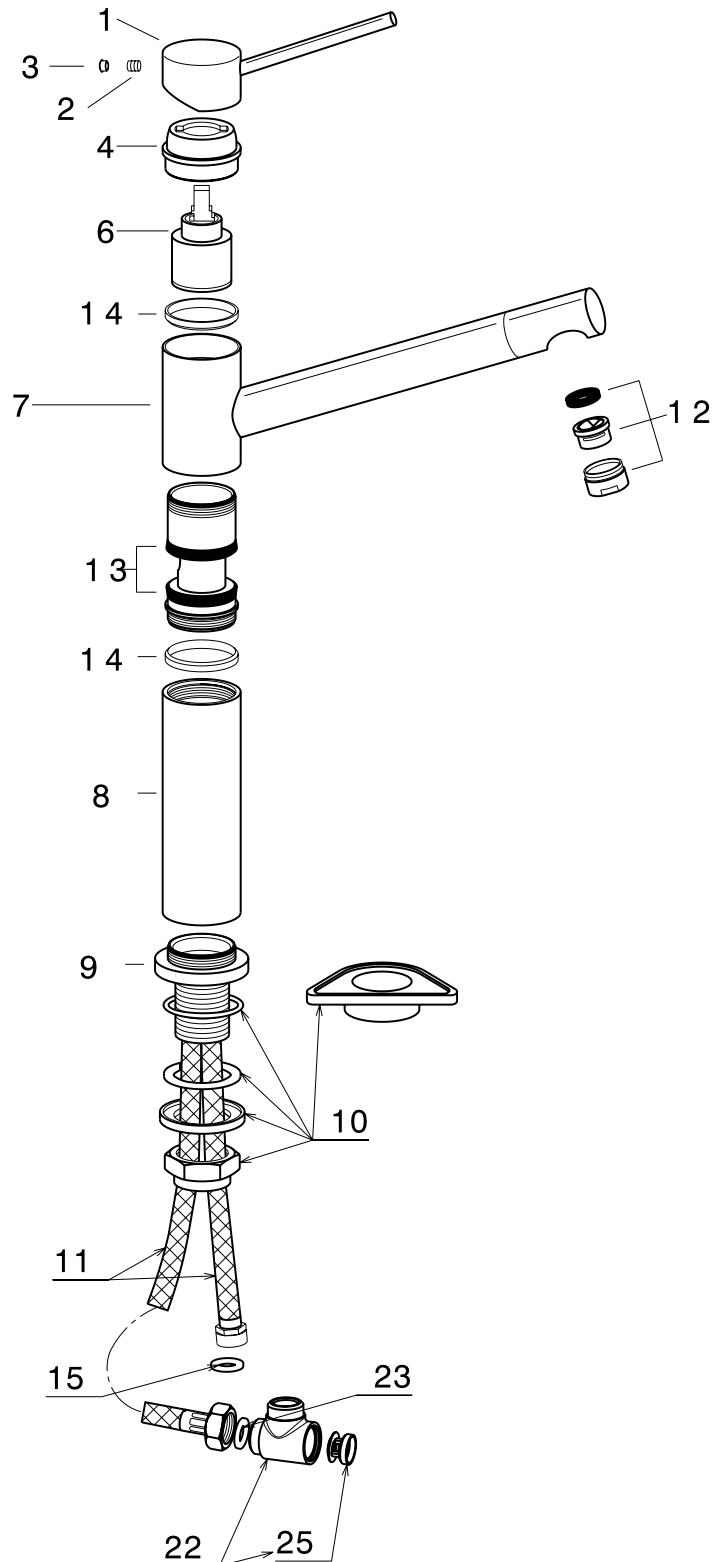

BLANCOALTA™ Without Side Spray

MODEL 157-067