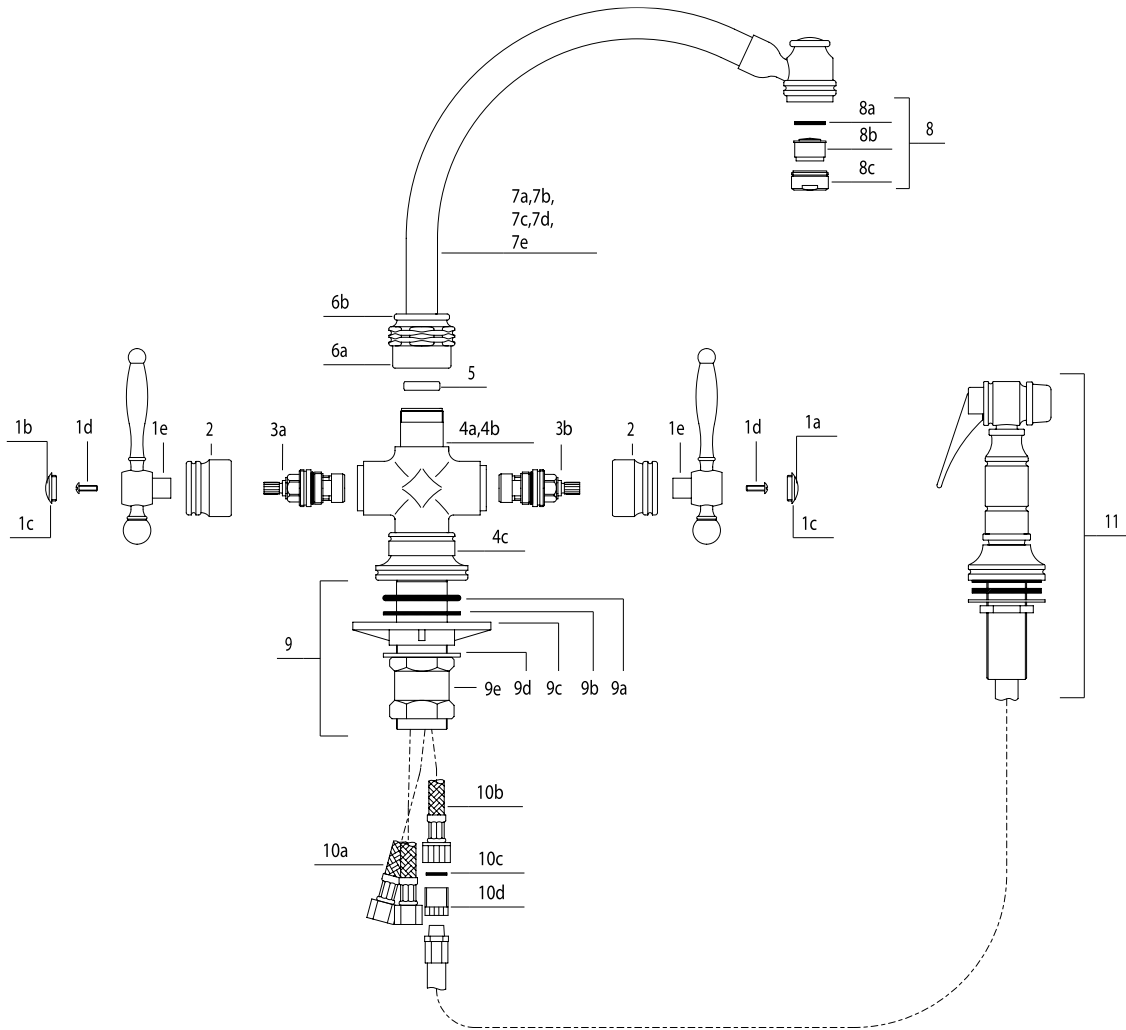

FEATURED MODEL

157-086-CR **BLANCOMEDALLION™ Kitchen Faucet in Polished Chrome**

ADDITIONAL MODELS

157-086-ST **Stainless (Satin Nickel)**

FEATURES

- Solid brass body
- Ceramic disc cartridge
- Color coded hot & cold supply lines
- Reversible mounting hardware adapts to thick or thin mounting surfaces
- 2.2 G.P.M. flow rate
- Installation in a 1-3/8" hole, side spray in a 1-3/8" hole

PRODUCT SPECIFICATION

Kitchen faucet to include traditional lever handles and high-arc decorative spout, with solid brass body and ceramic disc cartridge. Faucet dimensions to be as follows: Reach: 10"; Spout Height: 10-1/2". Hot and cold supply lines to be color coded. Side spray to be made from solid brass. Reversible mounting hardware to adapt to thick or thin mounting surfaces. Kitchen faucet to be BLANCOMEDALLION™ with side spray, Model 157-086-_____ in _____ finish.

- Polished Chrome 157-086-CR
- Stainless (Satin Nickel) 157-086-ST

MODEL 157-086

NOMINAL DIMENSIONS

MODEL	REACH	SPOUT HEIGHT	FAUCET HEIGHT
157-086	10	10-1/2	13

See next page for exploded parts drawing and parts list.

NUM.	DOC. PART #	DESCRIPTION
1a	305	BUTTON
1b	304	BUTTON
1c	306	BUTTON BASE
1d	2312	SCREW
1e	1-3648	LEVER ASSY
2	3647	COVER
3a	3615	HEAD WORK ASSY LEFT
3b	3614	HEAD WORK ASSY RIGHT
4a	3632	BODY
4b	2453	DIVERTER
4c	3650	BASE
5	3658	TEFLON RING
6a	3646	NUT
6b	3652	RING
7	1-3653	SPOUT ASSY