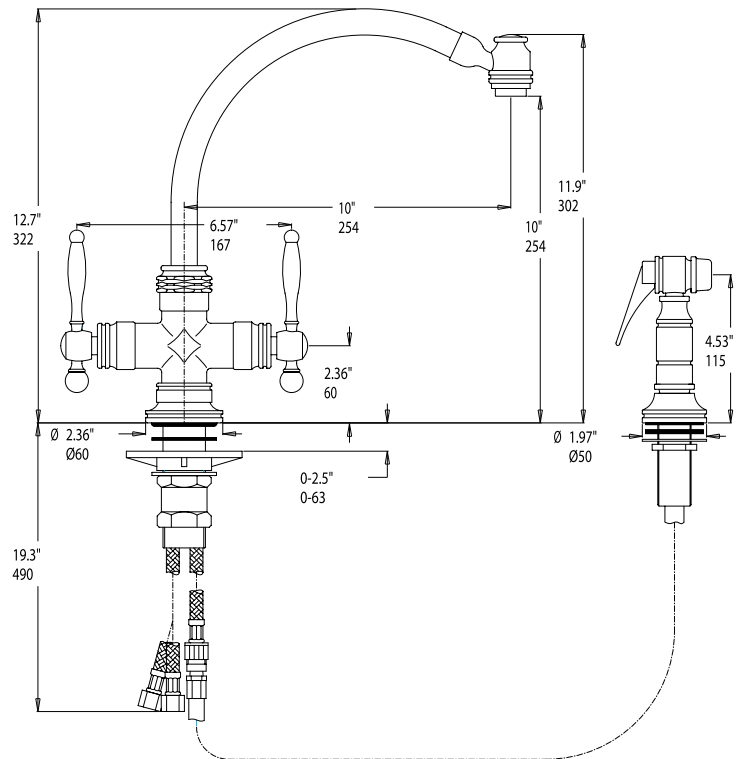

FEATURED MODEL

157-086-CR **BLANCOMEDALLION™ Kitchen Faucet in Polished Chrome**

ADDITIONAL MODELS

157-086-ST **Stainless (Satin Nickel)**

FEATURES

- Solid brass body
- Ceramic disc cartridge
- Color coded hot & cold supply lines
- Reversible mounting hardware adapts to thick or thin mounting surfaces
- 2.2 G.P.M. flow rate
- Installation in a 1-3/8" hole, side spray in a 1-3/8" hole

PRODUCT SPECIFICATION

Kitchen faucet to include traditional lever handles and high-arc decorative spout, with solid brass body and ceramic disc cartridge. Faucet dimensions to be as follows: Reach: 10"; Spout Height: 10-1/2". Hot and cold supply lines to be color coded. Side spray to be made from solid brass. Reversible mounting hardware to adapt to thick or thin mounting surfaces. Kitchen faucet to be BLANCOMEDALLION™ with side spray, Model 157-086-_____ in _____ finish.

- Polished Chrome 157-086-CR
- Stainless (Satin Nickel) 157-086-ST

MODEL 157-086

NOMINAL DIMENSIONS

MODEL	REACH	SPOUT HEIGHT	FAUCET HEIGHT
157-086	10	10-1/2	13

See next page for exploded parts drawing and parts list.

NUM.	DOC. PART #	DESCRIPTION
1a	305	BUTTON
1b	304	BUTTON
1c	306	BUTTON BASE
1d	2312	SCREW
1e	1-3648	LEVER ASSY
2	3647	COVER
3a	3615	HEAD WORK ASSY LEFT
3b	3614	HEAD WORK ASSY RIGHT
4a	3632	BODY
4b	2453	DIVERTER
4c	3650	BASE
5	3658	TEFLON RING
6a	3646	NUT
6b	3652	RING
7	1-3653	SPOUT ASSY