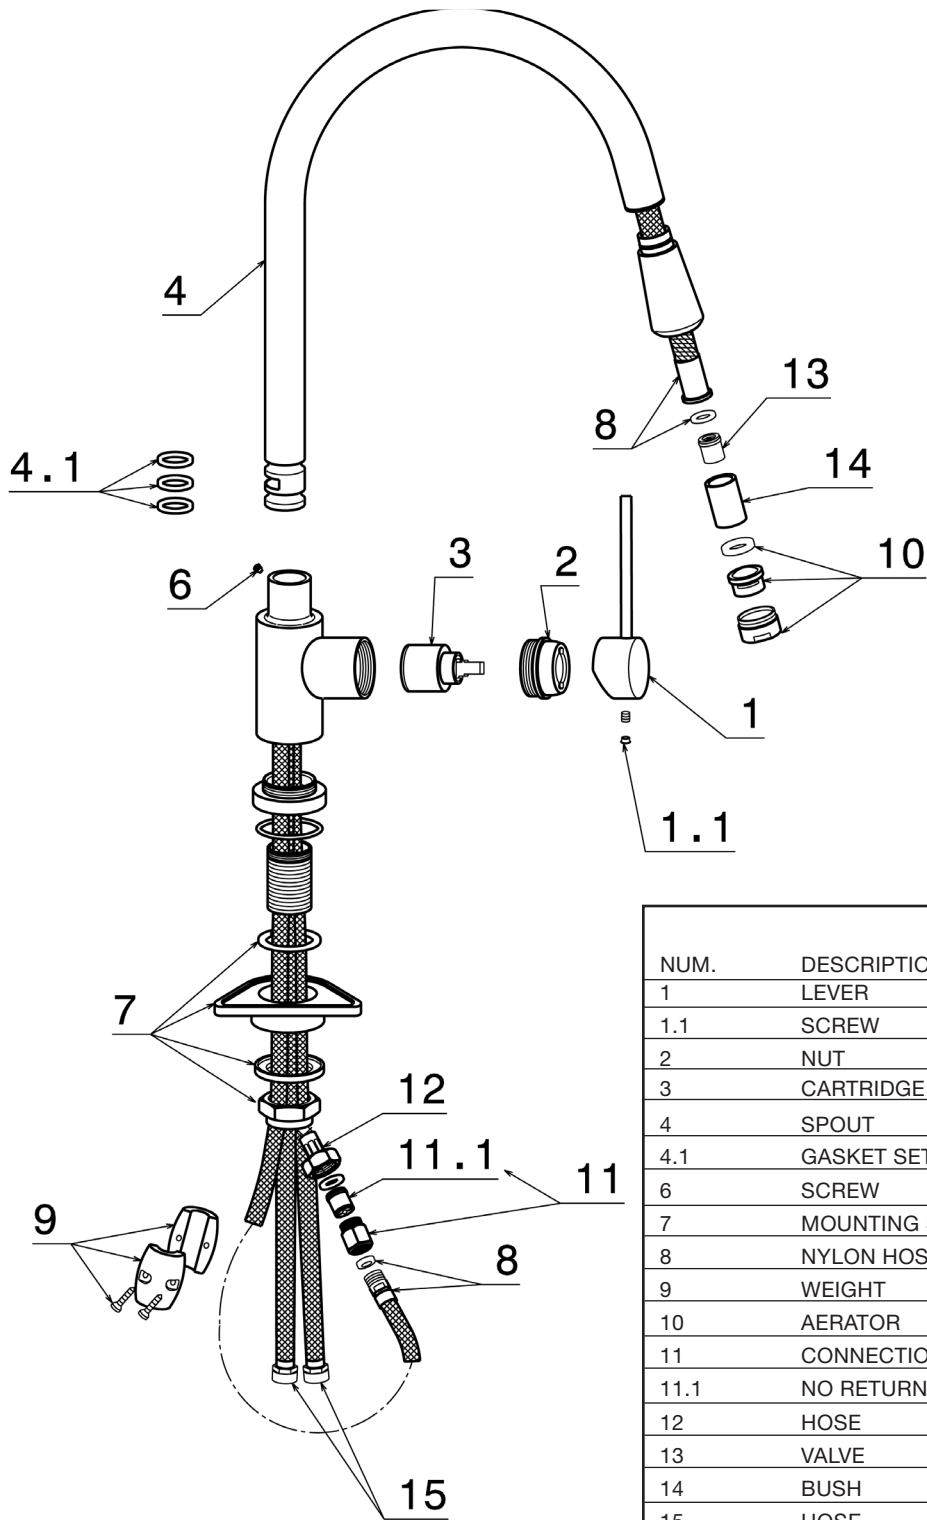

BLANCOKONTROLE™ With Pull-Down Spray

MODEL 157-098

NUM.	DESCRIPTION	DOC. PART #
1	LEVER	17970
1.1	SCREW	13504
2	NUT	11881
3	CARTRIDGE	14720
4	SPOUT	15913
4.1	GASKET SET	13323
6	SCREW	10236
7	MOUNTING SET	12040
8	NYLON HOSE	15111
9	WEIGHT	16599
10	AERATOR	89
11	CONNECTION VALVE	15751
11.1	NO RETURN VALVE	13612
12	HOSE	15008
13	VALVE	10696
14	BUSH	15909
15	HOSE	15007