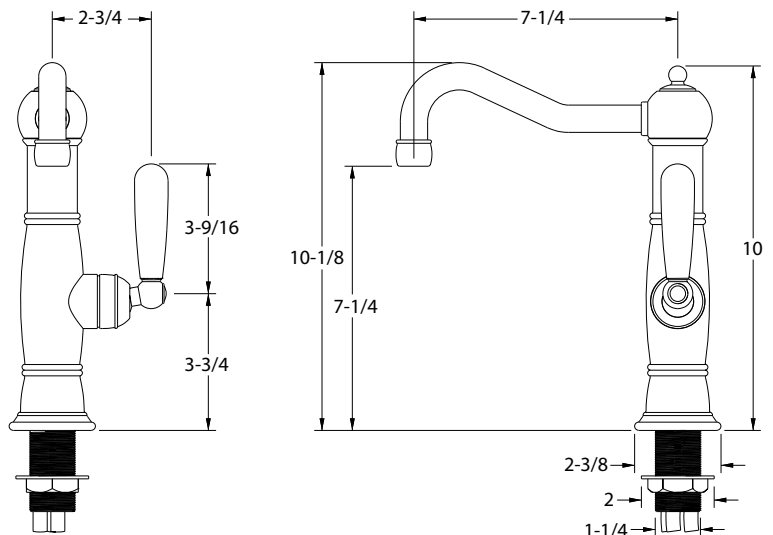

### FEATURES

- Solid brass body
- Ceramic disc cartridge
- Color coded hot & cold supply lines
- Reversible mounting hardware adapts to thick or thin mounting surfaces
- 2.2 G.P.M. flow rate
- Installation in a 1-3/8" hole

### PRODUCT SPECIFICATION

Bar faucet to include lever handle with solid brass body and ceramic disc cartridge. Faucet dimensions to be as follows: Reach: 7"; Spout Height: 7-7/8". Hot and cold supply lines to be color coded. Reversible mounting hardware to adapt to thick or thin mounting surfaces. Bar faucet to be BLANCOTERRA™ Single Lever, Model 157-106-\_\_\_\_\_ in \_\_\_\_\_ finish.

### NOMINAL DIMENSIONS

MODEL	REACH	SPOUT HEIGHT	FAUCET HEIGHT
157-106	7	7-7/8	10-15/16