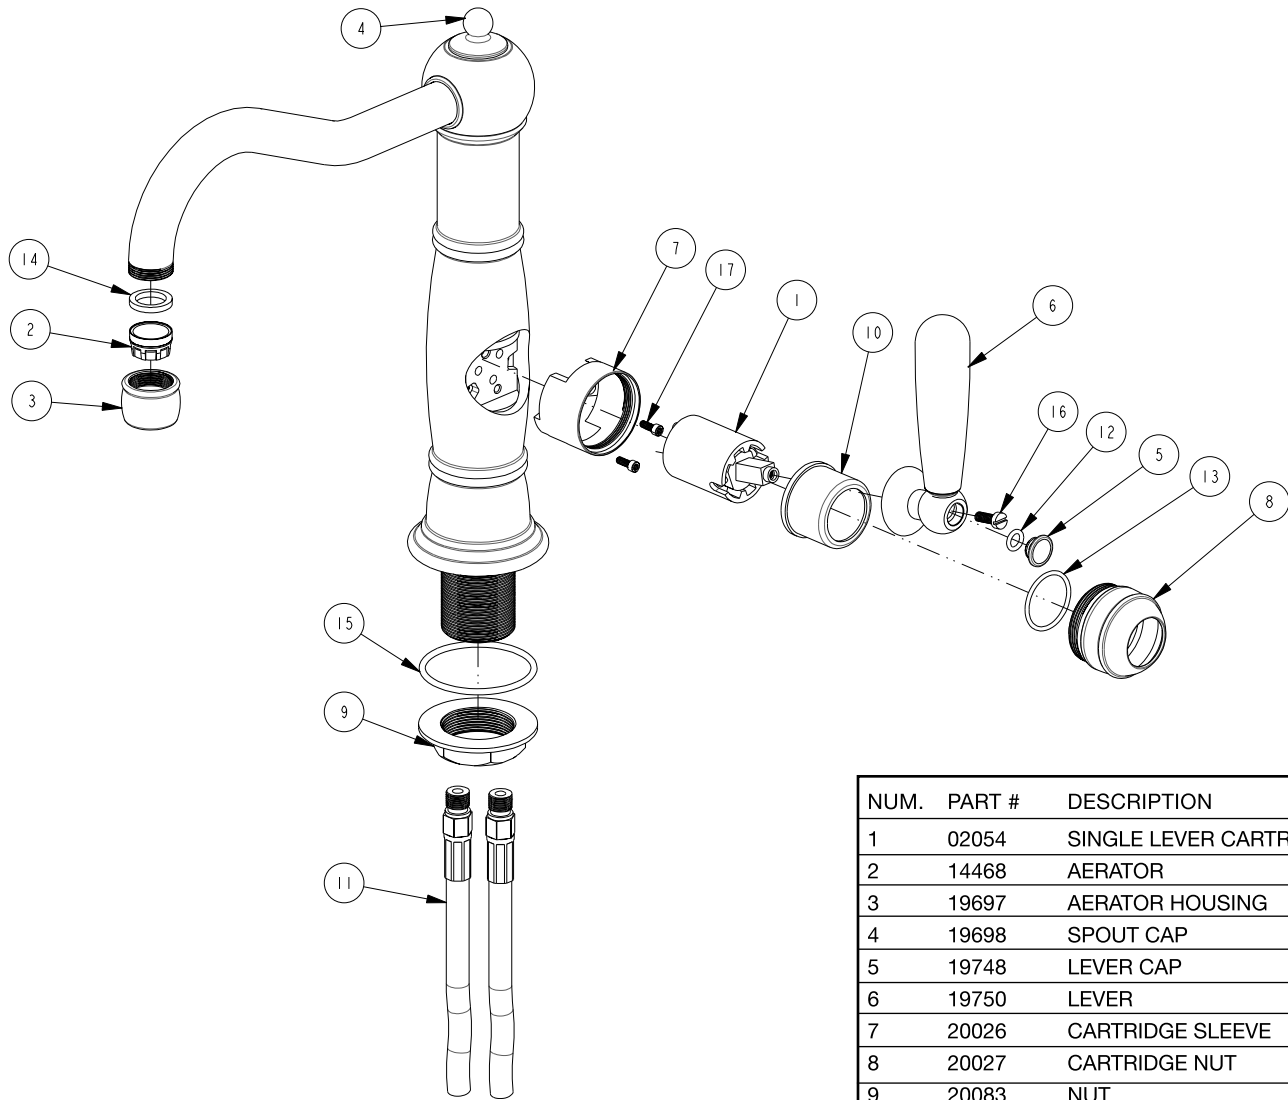

### FEATURES

- Solid brass body
- Ceramic disc cartridge
- Color coded hot & cold supply lines
- Reversible mounting hardware adapts to thick or thin mounting surfaces
- 2.2 G.P.M. flow rate
- Installation in a 1-3/8" hole

### PRODUCT SPECIFICATION

Bar faucet to include lever handle with solid brass body and ceramic disc cartridge. Faucet dimensions to be as follows: Reach: 7"; Spout Height: 7-7/8". Hot and cold supply lines to be color coded. Reversible mounting hardware to adapt to thick or thin mounting surfaces. Bar faucet to be BLANCOTERRA™ Single Lever, Model 157-106-\_\_\_\_\_ in \_\_\_\_\_ finish.

### NOMINAL DIMENSIONS

MODEL	REACH	SPOUT HEIGHT	FAUCET HEIGHT
157-106	7	7-7/8	10-15/16

### MODEL 157-106

NUM.	PART #	DESCRIPTION
1	02054	SINGLE LEVER CARTRIDGE
2	14468	AERATOR
3	19697	AERATOR HOUSING
4	19698	SPOUT CAP
5	19748	LEVER CAP
6	19750	LEVER
7	20026	CARTRIDGE SLEEVE
8	20027	CARTRIDGE NUT
9	20083	NUT
10	20183	CARTRIDGE RETAINER
11	20190	FLEX HOSE
12	91337	O-RING
13	91352	O-RING
14	91390	RUBBER WASHER
15	91794	O-RING
16	92142	CHEESE HD SCREW
17	92575	SOCKET CAP SCREW