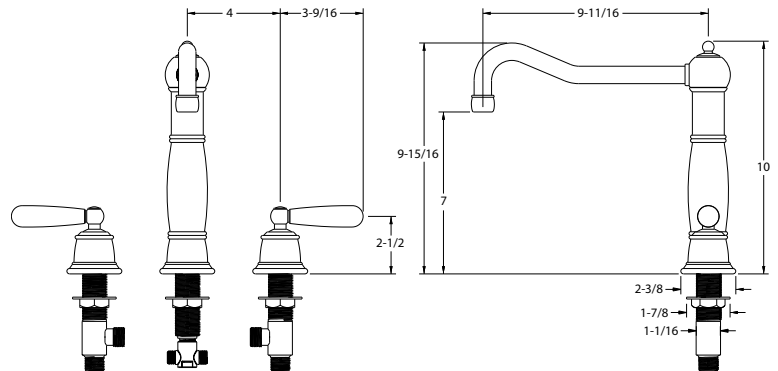

### FEATURES

- Solid brass body
- Ceramic disc cartridge
- Color coded hot & cold supply lines
- Reversible mounting hardware adapts to thick or thin mounting surfaces
- 2.2 G.P.M. flow rate
- Installation in a 1-3/8" hole

### PRODUCT SPECIFICATION

Kitchen faucet to include widespread lever handles with solid brass body and ceramic disc cartridge. Faucet dimensions to be as follows: Reach: 9-11/16"; Spout Height: 7". Hot and cold supply lines to be color coded. Reversible mounting hardware to adapt to thick or thin mounting surfaces. Kitchen faucet to be BLANCOTERRA™ Widespread without side spray, Model 157-137-\_\_\_\_\_in \_\_\_\_\_ finish.

### NOMINAL DIMENSIONS

MODEL	REACH	SPOUT HEIGHT	FAUCET HEIGHT
157-137	9-11/16	7	10