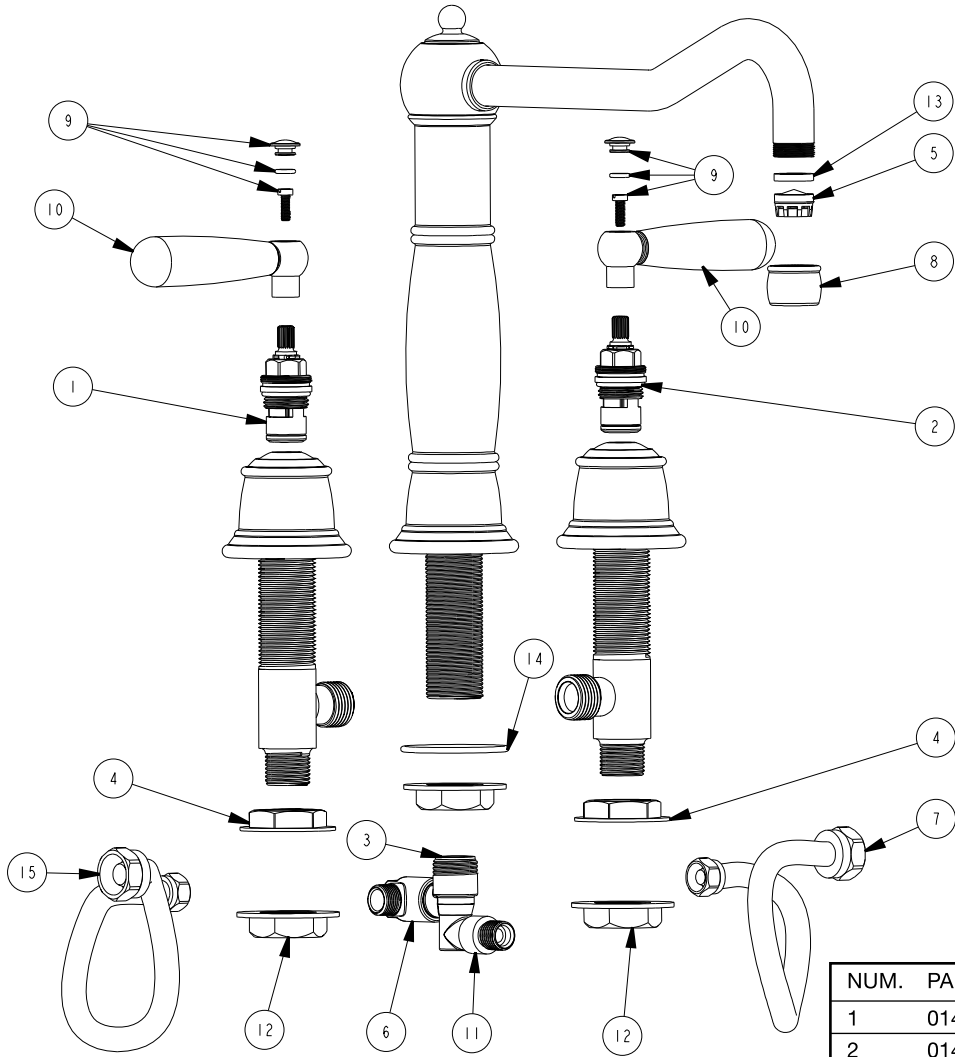

### FEATURES

- Solid brass body
- Ceramic disc cartridge
- Color coded hot & cold supply lines
- Reversible mounting hardware adapts to thick or thin mounting surfaces
- 2.2 G.P.M. flow rate
- Installation in a 1-3/8" hole

### PRODUCT SPECIFICATION

Kitchen faucet to include widespread lever handles with solid brass body and ceramic disc cartridge. Faucet dimensions to be as follows: Reach: 9-11/16"; Spout Height: 7". Hot and cold supply lines to be color coded. Reversible mounting hardware to adapt to thick or thin mounting surfaces. Kitchen faucet to be BLANCOTERRA™ Widespread without side spray, Model 157-137-\_\_\_\_\_in \_\_\_\_\_ finish.

### NOMINAL DIMENSIONS

MODEL	REACH	SPOUT HEIGHT	FAUCET HEIGHT
157-137	9-11/16	7	10

### MODEL 157-137

NUM.	PART #	DESCRIPTION
1	01409	TRANKLE LAV VLV H&C
2	01410	TRANKLE LAV VLV H&C
3	02881	DIVERTER WITH ELBOW
4	14275	NUT
5	14468	AERATOR
6	14585	3 WAY TEE
7	14752	FLEX HOSE
8	19697	AERATOR
9	19748	CAP, O-RING & SCREW
10	19750	TRADITIONAL LEVER
11	20072	HOSE ADAPTER
12	20082	3/4 NUT
13	91390	RUBBER WASHER
14	91794	O-RING
15	14752A	FLEX HOSE
16	02819	FLEX HOSE