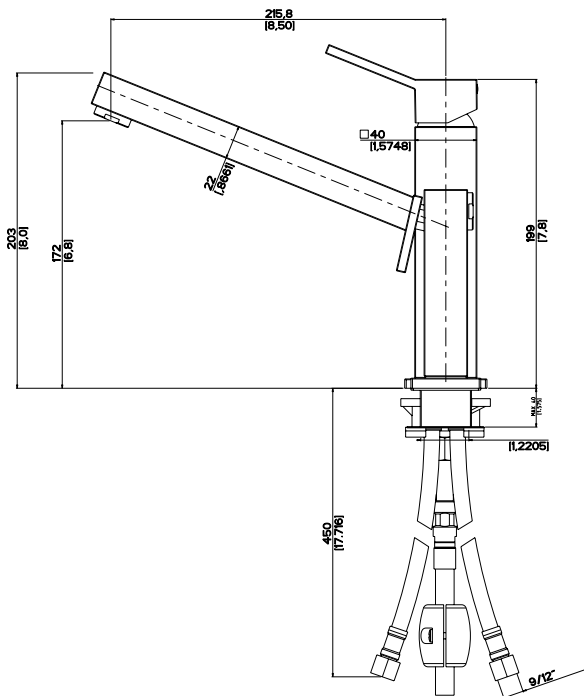

FEATURES

- Solid brass body (chrome)
- Solid stainless steel (AISI 304)
- Ceramic disc cartridge
- Color coded hot & cold supply lines
- Maximum 2.2 G.P.M. flow rate
- Installation in a 1-3/8" hole

CODE/STANDARDS COMPLIANCE

PRODUCT SPECIFICATION

Kitchen faucet to include single lever handle, solid stainless steel body and ceramic disc cartridge. Faucet dimensions to be as follows: Reach: 8-1/2"; Spout Height: 6-3/4", and Faucet Height: 7-3/4". Hot and cold supply lines to be color coded. Kitchen faucet to be BLANCOQUADRIS™ Single Lever, Model 157-172-_____in_____finish.

Polished Chrome 157-172-CR

Solid Stainless Steel 157-172-ST

MODEL 157-172

NOMINAL DIMENSIONS

MODEL	REACH	SPOUT HEIGHT	FAUCET HEIGHT
157-172	8-1/2	6-3/4	7-3/4

JOB INFORMATION

Job Name: _____

Contact: _____

NUM.	PART #	DESCRIPTION
1	500350	GRUB SCREW
2	500219	GRUB SCREW
3	410146	FIXING SPACER
4	650287	CARTRIDGE
5	105186	INNER QUADRIS SEAT
6	105190	CHROME OUTER BODY
7	162051	CHROME SPOUT
8	400536	HOSTAFORM RING
9	400610	O-RING
10	400611	LIBS O-RING
11	400634	O-RING
12	500707	PIN
13	500928	BRASS SPOUT UNION
14	515274	CARTRIDGE NUT
15	515601	CHROME CARTRIDGE COVER
16	515603	BASE RING
17	515606	CHROME BASE
18	531099	CHROME LEVER
19	604310	MALE AERATOR
20	603986	FIXING KIT
21	670269	SS BRAIDED FLEX HOSE RED
22	670270	SS BRAIDED FLX HOSE BLUE
23	410544	CHROME ABS COVER