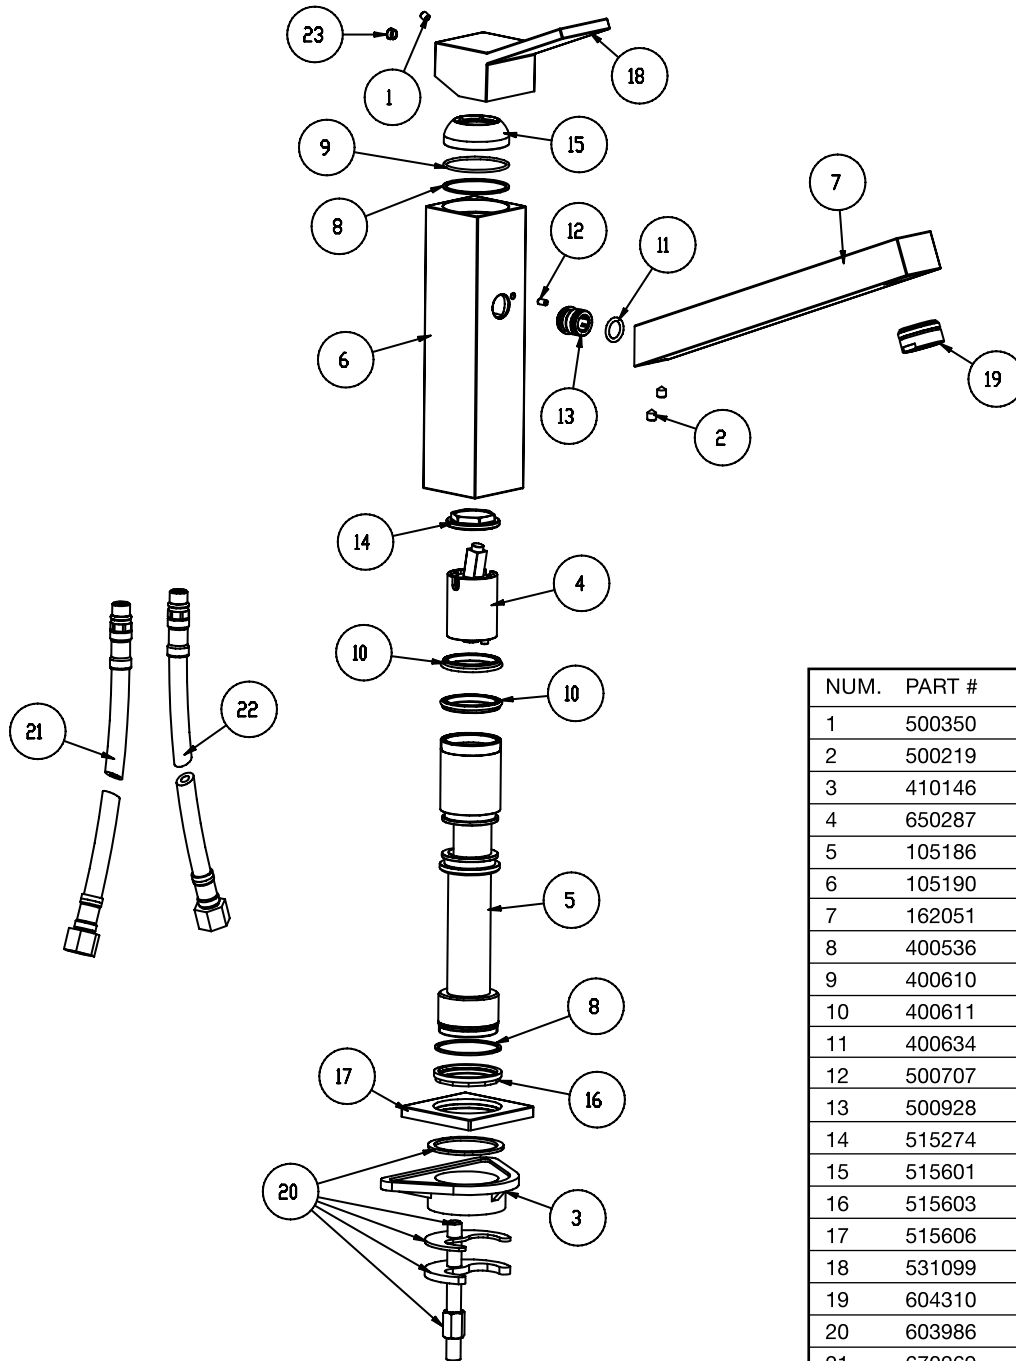

FEATURES

- Solid brass body (chrome)
- Solid stainless steel (AISI 304)
- Ceramic disc cartridge
- Color coded hot & cold supply lines
- Maximum 2.2 G.P.M. flow rate
- Installation in a 1-3/8" hole

CODE/STANDARDS COMPLIANCE

PRODUCT SPECIFICATION

Kitchen faucet to include single lever handle, solid stainless steel body and ceramic disc cartridge. Faucet dimensions to be as follows: Reach: 8-1/2"; Spout Height: 6-3/4", and Faucet Height: 7-3/4". Hot and cold supply lines to be color coded. Kitchen faucet to be BLANCOQUADRIS™ Single Lever, Model 157-172-_____in_____finish.

Polished Chrome 157-172-CR

Solid Stainless Steel 157-172-ST

MODEL 157-172

NOMINAL DIMENSIONS

MODEL	REACH	SPOUT HEIGHT	FAUCET HEIGHT
157-172	8-1/2	6-3/4	7-3/4

JOB INFORMATION

Job Name: _____

Contact: _____

NUM.	PART #	DESCRIPTION
1	500350	GRUB SCREW
2	500219	GRUB SCREW
3	410146	FIXING SPACER
4	650287	CARTRIDGE
5	105186	INNER QUADRIS SEAT
6	105190	CHROME OUTER BODY
7	162051	CHROME SPOUT
8	400536	HOSTAFORM RING
9	400610	O-RING
10	400611	LIBS O-RING
11	400634	O-RING
12	500707	PIN
13	500928	BRASS SPOUT UNION
14	515274	CARTRIDGE NUT
15	515601	CHROME CARTRIDGE COVER
16	515603	BASE RING
17	515606	CHROME BASE
18	531099	CHROME LEVER
19	604310	MALE AERATOR
20	603986	FIXING KIT
21	670269	SS BRAIDED FLEX HOSE RED
22	670270	SS BRAIDED FLX HOSE BLUE
23	410544	CHROME ABS COVER