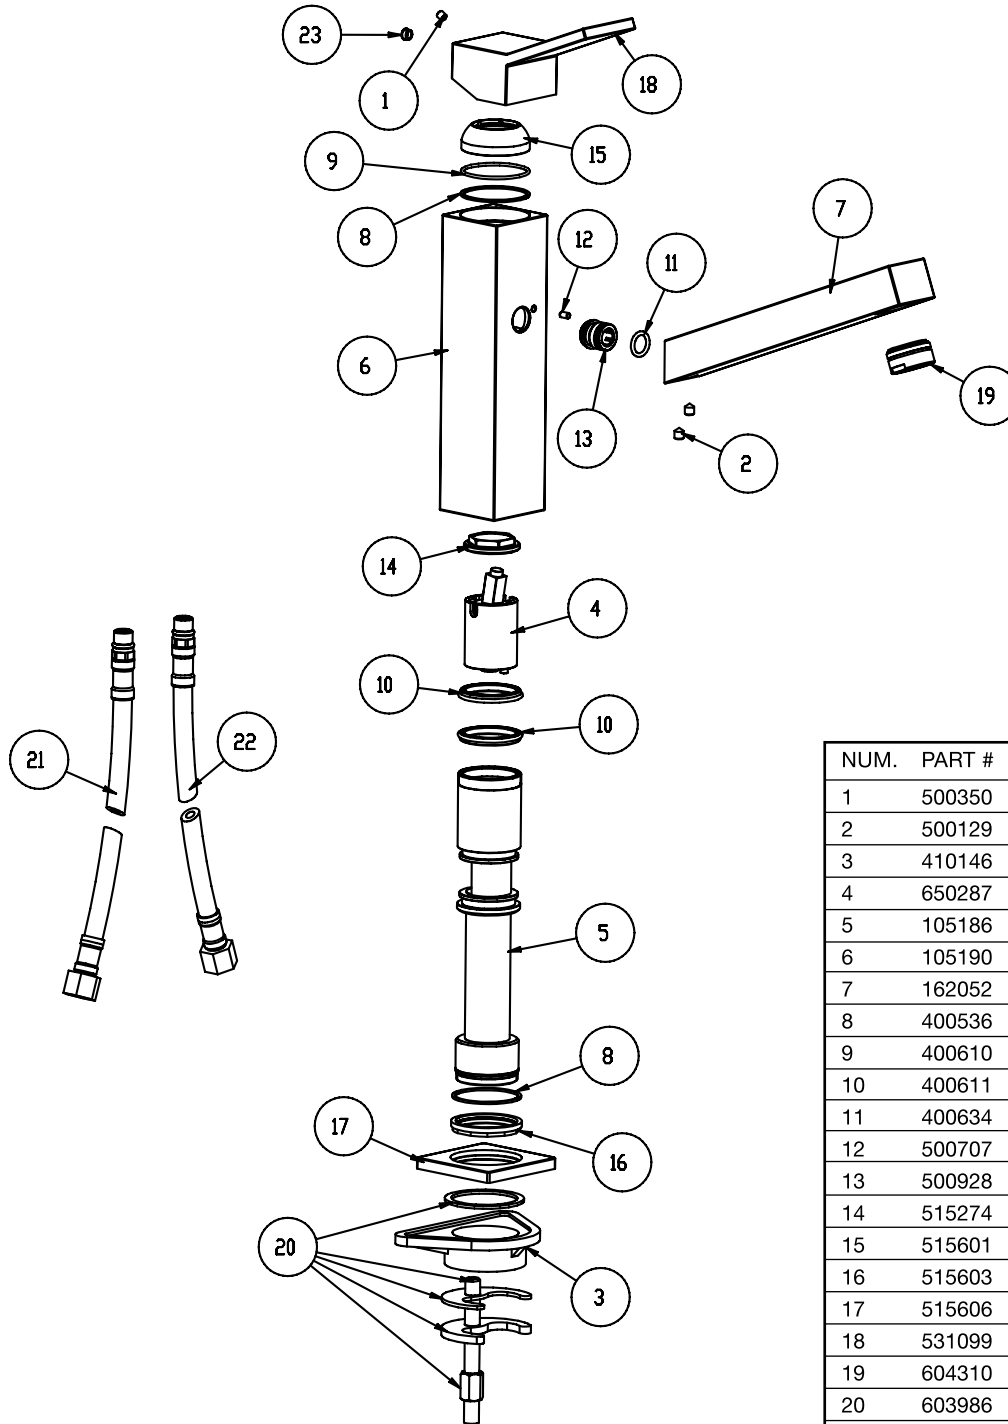

FEATURES

- Solid brass body (chrome)
- Solid stainless steel (AISI 304)
- Ceramic disc cartridge
- Color coded hot & cold supply lines
- Maximum 2.2 G.P.M. flow rate
- Installation in a 1-3/8" hole

CODE/STANDARDS COMPLIANCE

PRODUCT SPECIFICATION

Bar faucet to include lever handle with solid stainless steel body and ceramic disc cartridge. Faucet dimensions to be as follows: Reach: 7"; Spout Height: 6-1/4", and Faucet Height: 7-3/4". Hot and cold supply lines to be color coded. Bar faucet to be BLANCOQUADRIS™, Model 157-180-_____in_____finish.

Polished Chrome 157-180-CR

Solid Stainless Steel 157-180-ST

MODEL 157-180

NOMINAL DIMENSIONS

MODEL	REACH	SPOUT HEIGHT	FAUCET HEIGHT
157-180	7	6-1/4	7-3/4

JOB INFORMATION

Job Name: _____

Contact: _____

NUM.	PART #	DESCRIPTION
1	500350	GRUB SCREW
2	500129	GRUB SCREW
3	410146	FIXING SPACER
4	650287	CARTRIDGE
5	105186	INNER QUADRIS SEAT
6	105190	CHR QUADRIS OUTER BODY
7	162052	CHR BAR FAUCET SPOUT
8	400536	HOSTAFORM RING
9	400610	O-RING
10	400611	LIBS O-RING
11	400634	O-RING
12	500707	PIN
13	500928	BRASS SPOUT UNION
14	515274	CARTRIDGE NUT
15	515601	CHROME CARTRIDGE COVER
16	515603	BASE RING
17	515606	SS FAUCET BASE
18	531099	CHROME QUADRIS LEVER
19	604310	MALE AERATOR
20	603986	FIXING KIT
21	670269	SS BRAIDED FLEX HOSE RED
22	670270	SS BRAIDED FLEX HOSE BLUE
23	410544	CHROME ABS COVER