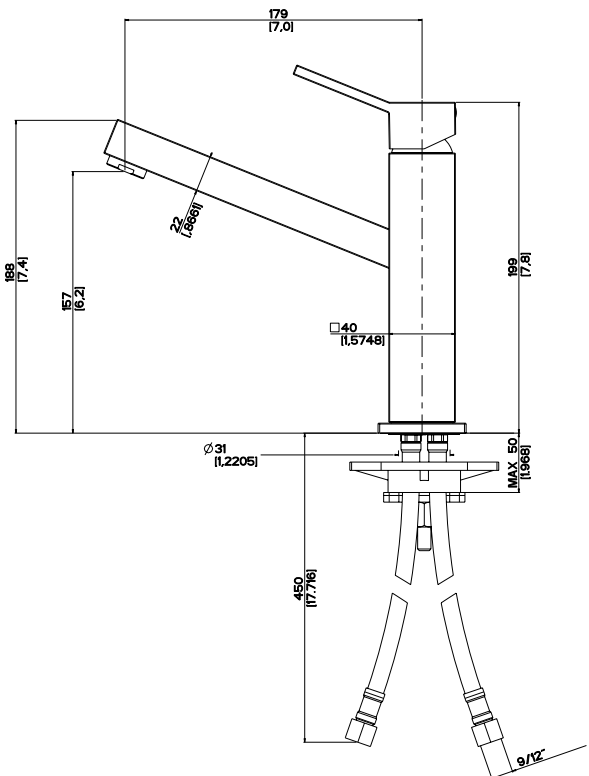

FEATURES

- Solid brass body (chrome)
- Solid stainless steel (AISI 304)
- Ceramic disc cartridge
- Color coded hot & cold supply lines
- Maximum 2.2 G.P.M. flow rate
- Installation in a 1-3/8" hole

CODE/STANDARDS COMPLIANCE

PRODUCT SPECIFICATION

Bar faucet to include lever handle with solid stainless steel body and ceramic disc cartridge. Faucet dimensions to be as follows: Reach: 7"; Spout Height: 6-1/4", and Faucet Height: 7-3/4". Hot and cold supply lines to be color coded. Bar faucet to be BLANCOQUADRIS™, Model 157-180-_____in_____finish.

Polished Chrome 157-180-CR

Solid Stainless Steel 157-180-ST

MODEL 157-180

NOMINAL DIMENSIONS

MODEL	REACH	SPOUT HEIGHT	FAUCET HEIGHT
157-180	7	6-1/4	7-3/4

JOB INFORMATION

Job Name: _____

Contact: _____

NUM.	PART #	DESCRIPTION
1	500350	GRUB SCREW
2	500129	GRUB SCREW
3	410146	FIXING SPACER
4	650287	CARTRIDGE
5	105186	INNER QUADRIS SEAT
6	105190	CHR QUADRIS OUTER BODY
7	162052	CHR BAR FAUCET SPOUT
8	400536	HOSTAFORM RING
9	400610	O-RING
10	400611	LIBS O-RING
11	400634	O-RING
12	500707	PIN
13	500928	BRASS SPOUT UNION
14	515274	CARTRIDGE NUT
15	515601	CHROME CARTRIDGE COVER
16	515603	BASE RING
17	515606	SS FAUCET BASE
18	531099	CHROME QUADRIS LEVER
19	604310	MALE AERATOR
20	603986	FIXING KIT
21	670269	SS BRAIDED FLEX HOSE RED
22	670270	SS BRAIDED FLEX HOSE BLUE
23	410544	CHROME ABS COVER