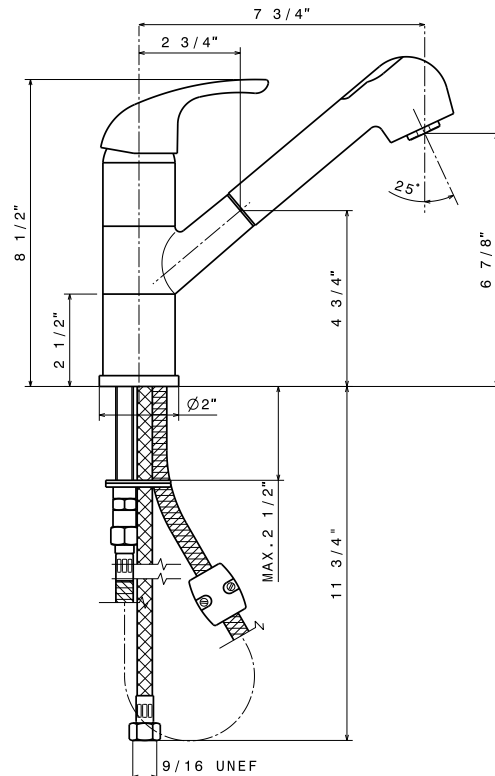

PRODUCT SPECIFICATION

Kitchen faucet to include lever handle and pull-out spray, with solid brass body and ceramic disc cartridge. Faucet dimensions to be as follows: Reach: 7-3/4"; Spout Height: 6-7/8", and Faucet Height: 8-1/2". Hot and cold supply lines to be color coded. Kitchen faucet to be BLANCOTORINO™, Model 157-183-_____ in _____ finish.

- Polished Chrome 157-183-CR
- Stainless 157-183-ST
- Café Brown 157-183-CB

MODEL 157-183

NOMINAL DIMENSIONS

MODEL	REACH	SPOUT HEIGHT	FAUCET HEIGHT
157-183	7-3/4	6-7/8	8-1/2

JOB INFORMATION

Job Name: _____

NUM.	PART #	DESCRIPTION
1	16339	LEVER
1.1	16309	SCREW+CAP FOR LEVER
2	16319	LOCK NUT COVER
3	16317	CARTRIDGE LOCK NUT
4	16318	CARTRIDGE
5	13202	BUSH
6	16323	SPRAY HEAD
7	13204	PLASTIC RINGS FOR SPOUT
8	15120	SPRAY FLEXI-HOSE
9	10987	O-RING
10	13206	BODY SLEEVE
11	13205	BASE
12	12352	MOUNTING SET
13	15052	SPRAY FLEXI-HOSE
14	15710	NO-RETURN VALVE
15	11960	WEIGHT
16	15051	FLEXI-HOSES