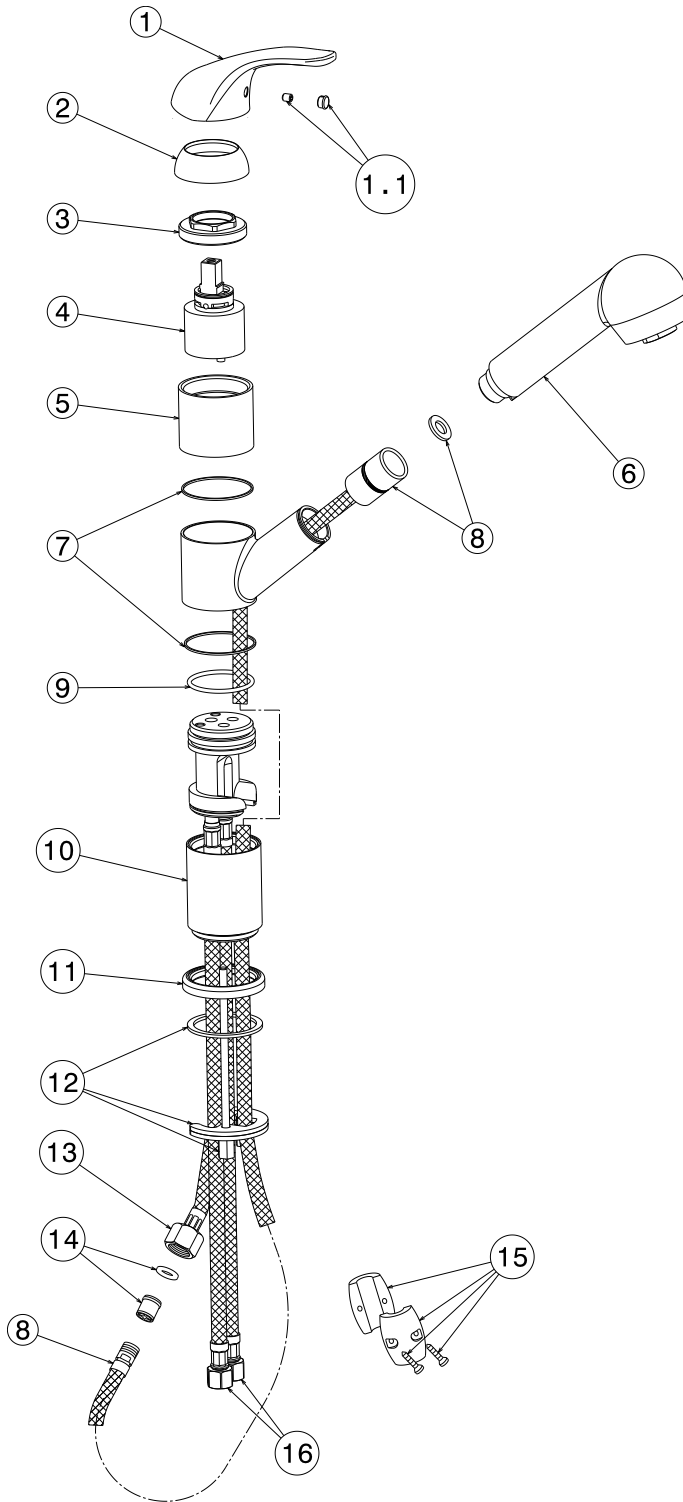

PRODUCT SPECIFICATION

Kitchen faucet to include lever handle and pull-out spray, with solid brass body and ceramic disc cartridge. Faucet dimensions to be as follows: Reach: 7-3/4"; Spout Height: 6-7/8", and Faucet Height: 8-1/2". Hot and cold supply lines to be color coded. Kitchen faucet to be BLANCOTORINO™, Model 157-183-_____ in _____ finish.

- Polished Chrome 157-183-CR
- Stainless 157-183-ST
- Café Brown 157-183-CB

MODEL 157-183

NOMINAL DIMENSIONS

MODEL	REACH	SPOUT HEIGHT	FAUCET HEIGHT
157-183	7-3/4	6-7/8	8-1/2

JOB INFORMATION

Job Name: _____

Contact: _____

Date Specified: _____

Specifier: _____

Contractor: _____

See next page for exploded parts drawing and parts list.

BLANCO AMERICA
800.451.5782
www.blancoamerica.com

BLANCOTORINO™ MODEL 157-183

NUM.	PART #	DESCRIPTION
1	16339	LEVER
1.1	16309	SCREW+CAP FOR LEVER
2	16319	LOCK NUT COVER
3	16317	CARTRIDGE LOCK NUT
4	16318	CARTRIDGE
5	13202	BUSH
6	16323	SPRAY HEAD
7	13204	PLASTIC RINGS FOR SPOUT
8	15120	SPRAY FLEXI-HOSE
9	10987	O-RING
10	13206	BODY SLEEVE
11	13205	BASE
12	12352	MOUNTING SET
13	15052	SPRAY FLEXI-HOSE
14	15710	NO-RETURN VALVE
15	11960	WEIGHT
16	15051	FLEXI-HOSES