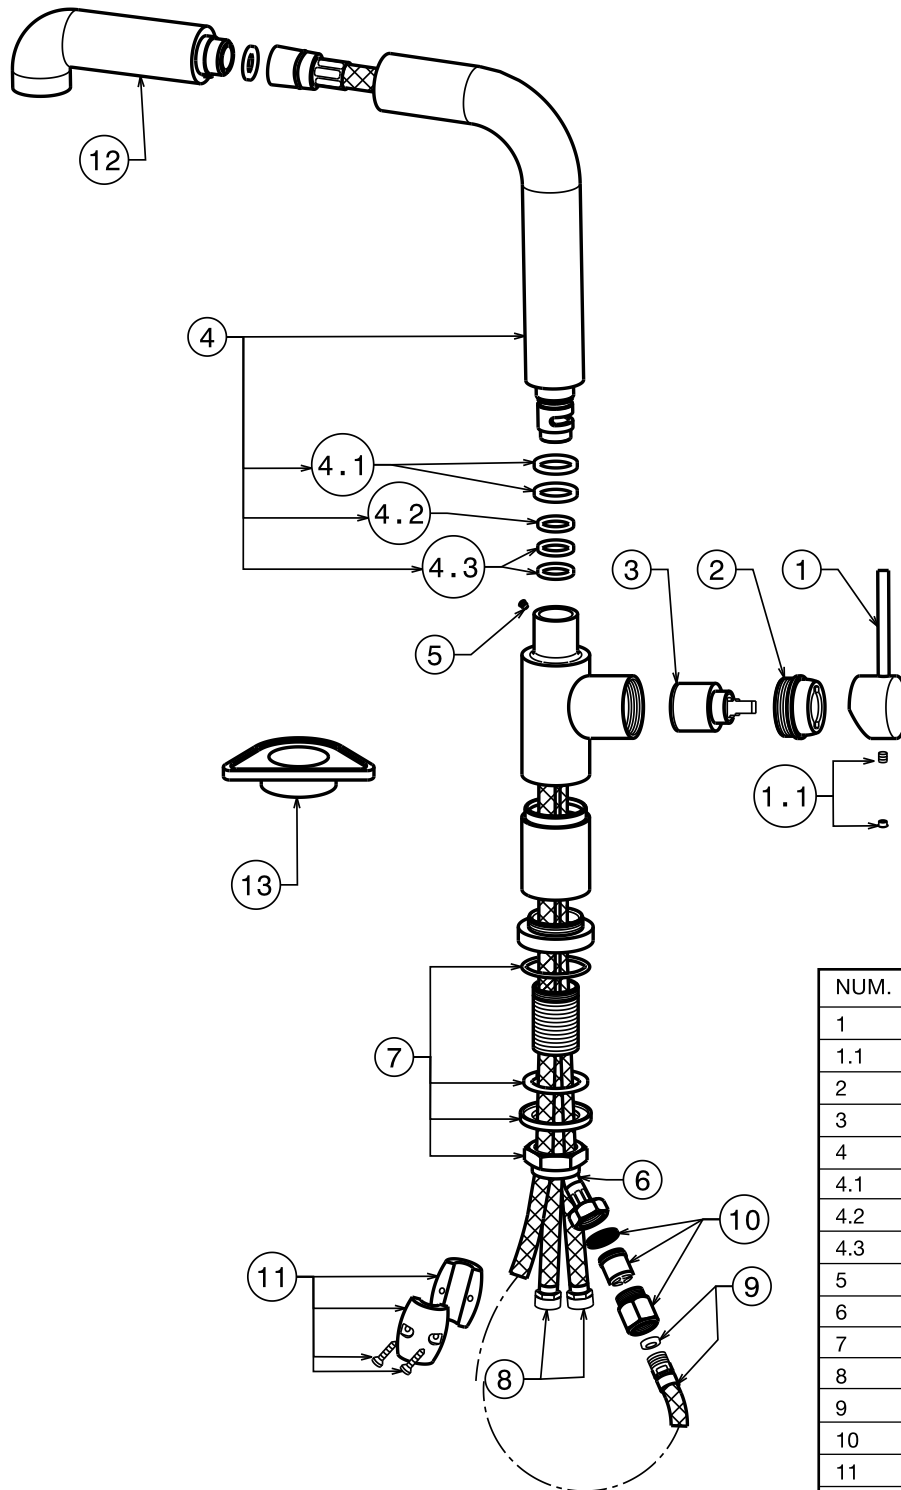

PRODUCT SPECIFICATION

Kitchen faucet to include lever handle and pull-out spray, with solid brass body and ceramic disc cartridge. Faucet dimensions to be as follows: Reach: 7-1/2"; Spout Height: 12-3/4", and Faucet Height: 14-5/8". Hot and cold supply lines to be color coded. Kitchen faucet to be BLANCOACCLAIM™, Model 157-185-_____in _____ finish.

- Polished Chrome 157-185-CR
- Stainless 157-185-ST
- Café Brown 157-185-CB

MODEL 157-185

NOMINAL DIMENSIONS

MODEL	REACH	SPOUT HEIGHT	FAUCET HEIGHT
157-185	7-1/2	12-3/4	14-5/8

See next page for exploded parts drawing and parts list.

NUM.	PART #	DESCRIPTION
1	20670	LEVER
1.1	16125	SCREW+CAP FOR LEVER
2	11881	CARTRIDGE LOCK NUT
3	14720	CARTRIDGE LOCK NUT
4	20675	SPOUT
4.1	17909	PLASTIC RINGS FOR SPOUT
4.2	10951	O-RINGS FOR SPOUT
4.3	17912	PLASTIC RINGS FOR SPOUT
5	10236	SPOUT HOLDING SCREW
6	15924	SHORT FLEXI-HOSE
7	12040	MOUNTING SET
8	16559	FLEXI-HOSES
9	15102	SPRAY HOSE
10	15751	NO-RETURN VALVE+HOUSING
11	16599	WEIGHT
12	20621	SPRAY HOSE
13	11953	FITTING