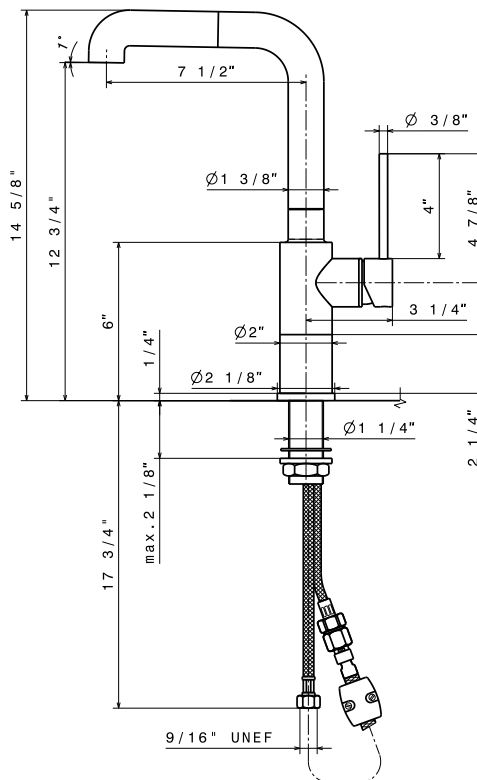

PRODUCT SPECIFICATION

Kitchen faucet to include lever handle and pull-out spray, with solid brass body and ceramic disc cartridge. Faucet dimensions to be as follows: Reach: 7-1/2"; Spout Height: 12-3/4", and Faucet Height: 14-5/8". Hot and cold supply lines to be color coded. Kitchen faucet to be BLANCOACCLAIM™, Model 157-185-_____in _____ finish.

- Polished Chrome 157-185-CR
- Stainless 157-185-ST
- Café Brown 157-185-CB

MODEL 157-185

NOMINAL DIMENSIONS

MODEL	REACH	SPOUT HEIGHT	FAUCET HEIGHT
157-185	7-1/2	12-3/4	14-5/8

See next page for exploded parts drawing and parts list.

NUM.	PART #	DESCRIPTION
1	20670	LEVER
1.1	16125	SCREW+CAP FOR LEVER
2	11881	CARTRIDGE LOCK NUT
3	14720	CARTRIDGE LOCK NUT
4	20675	SPOUT
4.1	17909	PLASTIC RINGS FOR SPOUT
4.2	10951	O-RINGS FOR SPOUT
4.3	17912	PLASTIC RINGS FOR SPOUT
5	10236	SPOUT HOLDING SCREW
6	15924	SHORT FLEXI-HOSE
7	12040	MOUNTING SET
8	16559	FLEXI-HOSES
9	15102	SPRAY HOSE
10	15751	NO-RETURN VALVE+HOUSING
11	16599	WEIGHT
12	20621	SPRAY HOSE
13	11953	FITTING