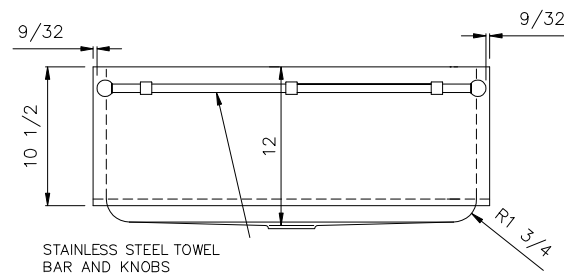

PRODUCT SPECIFICATION

Undermount sink to be specialty single bowl design, 30" in length and 18-1/2" in front-to-back depth. Stainless steel towel bar and knobs. Sink to be made from 18 gauge, 304 series stainless steel, with 18/8 chrome/nickel content and satin finish. Apron to be 16 gauge stainless steel. Sink to feature center drain placement with 4 diagonal drain grooves. Sink to be Blanco Model 501-113-AT, with bowl depth of 12".

MODEL 501-113-AT

NOMINAL DIMENSIONS

MODEL	OVERALL	BOWL DEPTH	DRAIN DIAMETER
501-113-AT	30 x 18-1/2	12	3-1/2

JOB INFORMATION

Job Name: _____

Contact: _____

Date Specified: _____

Specifier: _____