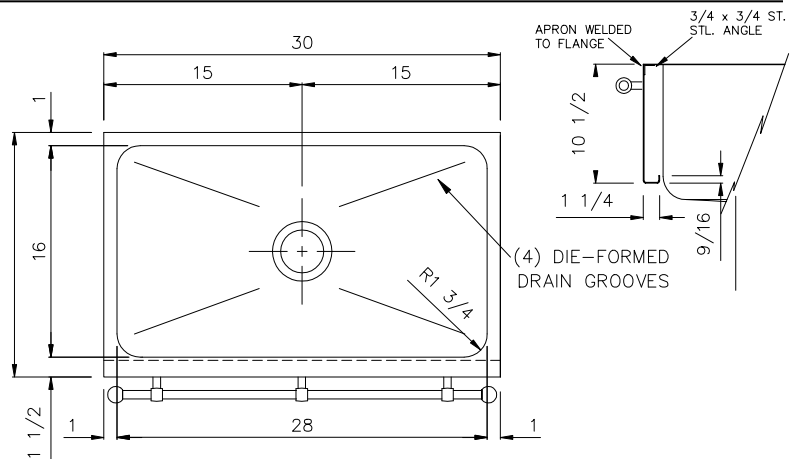

501-113-A With apron, 12" bowl depth

FEATURES

- 18 gauge, 304 series stainless steel (16 gauge Apron)
- 18/8 chrome/nickel content
- Long-lasting, easy-to-clean, satin finish
- 4 diagonal drain grooves channel water directly to center drain

PRODUCT SPECIFICATION

Undermount sink to be specialty single bowl design, 30" in length and 18-1/2" in front-to-back depth. Stainless steel towel bar and knobs. Sink to be made from 18 gauge, 304 series stainless steel, with 18/8 chrome/nickel content and satin finish. Apron to be 16 gauge stainless steel. Sink to feature center drain placement with 4 diagonal drain grooves. Sink to be Blanco Model 501-113-AT, with bowl depth of 12".

MODEL 501-113-AT

NOMINAL DIMENSIONS

MODEL	OVERALL	BOWL DEPTH	DRAIN DIAMETER
501-113-AT	30 x 18-1/2	12	3-1/2

JOB INFORMATION

Job Name: _____

Contact: _____

Date Specified: _____

Specifier: _____