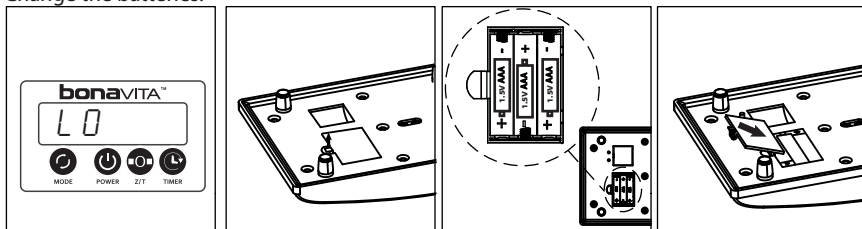

500g – 1000g tolerance is +/- 0.5 g*

1000g -3000g tolerance is +/- 1 g*

* tolerance test is measure in the center of scale

Measure speed: 1ms

Set up the Bonavita scale:

Change the batteries:

OPERATION

1. Remove all the packaging and take out all components from package carefully.
2. **Use the following steps to use the Bonavita scale**
 - Put the Bonavita scale on level surface and breeze free area.
 - Plug the transformer connector into the bottom of the scale as shown.
 - Plug the scale transformer connect to the scale, then Plug the transformer to 120V or 220V AC outlet.
 - Press the power button, then the LCD light on and display as the weight and time.
 - Press the mode button to select your prefer unit of the weight, the scale has three modes for the weight Oz, LB and gram.
 - Put a container on the scale surface, than press the zero button to reset the weight to zero.
 - Add the goods to the container until you get to your desired weight. The weight will be display on the left of the LCD. Please do not weigh goods over the max measure 3 kg.
Note: You can put solid goods directly on the glass surface to weigh.
3. **Using the Bonavita Scale for Pour Over Coffee Brewing.**
 - Put the scale on a level surface and breeze free area.
 - Plug the transformer connector into the bottom of the scale as shown.
 - Plug the transformer to AC 120 or 220V outlet, press the power button to turn on the scale.
 - Press the mode button to select your desired unit of weight
 - Insert the correct size paper filter in the pour-over cone filter, than put the filter on the scale. Bonavita recommends Melitta paper filters.
 - Press the Z/T button to reset the weight to zero then scoop in your favorite ground coffee in the filter until get your desired weight. The weight will be displayed on the left of the LCD.
 - Place the drip pan and drip cover on the scale.
 - Place a dripper stand with cup and filter on the dripper tray.
 - Press the Z/T button to reset the weight to zero.
 - Pour hot water through the filter carefully and the weight will be displayed on the left of the LCD.
 - Press the timer button on the scale to start count up timer and display on the right of the LCD display, press the timer button one more time to stop. Press the timer again will reset. The max time is 9 Min. 59 seconds.
4. **Clean the scale and drip pan**
 - The drip cover, and drip pan are dishwasher safe. Please load in the upper rack of the dishwasher.
 - Use the soft cloth to clean the scale surface.
5. **Use the scale with batteries or transformer**
 - The scale can use either the transformer to supplier power or use 3 AAA batteries.
 - Don't use the scale with the transformer and batteries together.
 - When the LCD display "LO" it means you need to change the batteries. Replace the batteries to the scale.
 - Don't mix different brands or styles of batteries in the scale.
 - Change the batteries together at the same time.
 - Make sure the batteries are inserted with the correct polarity.
 - If not in use for a long time or when in storage please remove batteries from scale.
 - Only use supplied transformer.
 - Don't use the transformer in other products
 - Disconnect the transformer when cleaning.
 - Don't use wet cloth to clean the transformer.