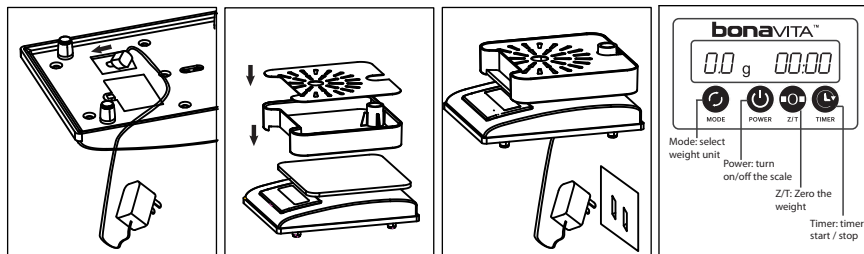

1. Bonavita scale
2. Scale's transformer
  Input: AC 120-240V 50/60Hz 0.18A max
  Output: DC 5 V 100mA
3. Drip pan
4. Drip cover

Scale weight range: 0.2g – 3.0 kg

Measure range 0.2g-500g tolerance is +/- 0.3 g*

500g – 1000g tolerance is +/- 0.5 g*

1000g -3000g tolerance is +/- 1 g*

* tolerance test is measure in the center of scale

Measure speed: 1ms

Set up the Bonavita scale: