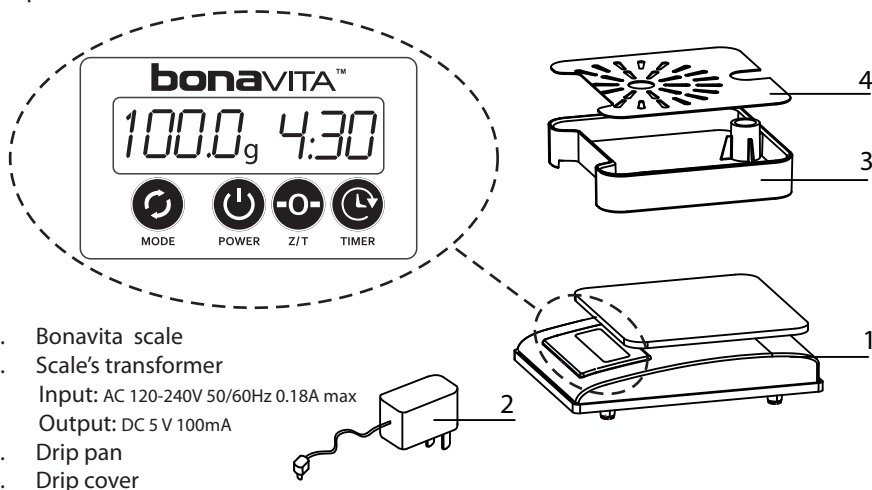

1. Bonavita scale
2. Scale's transformer
Input: AC 120-240V 50/60Hz 0.18A max
Output: DC 5 V 100mA
3. Drip pan
4. Drip cover

Scale weight range: 0.2g – 3.0 kg

Measure range 0.2g-500g tolerance is +/- 0.3 g*