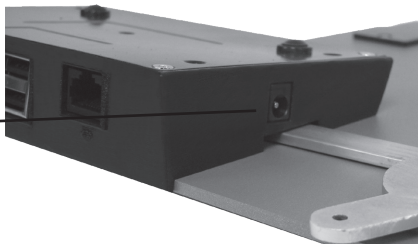

DOCK FEATURES & CONNECTORS Left side

Plug all of your peripherals into the ports shown below on the rear of your **BookEndz** Dock. Be sure all peripherals are turned off prior to connecting them to your **BookEndz** Dock.

Front View

Headphone Out

Bottom View

USB Power Port

DOCK FEATURES & CONNECTORS Right side

Plug all of your peripherals into the ports shown below on the rear of your **BookEndz** Dock. Be sure all peripherals are turned off prior to connecting them to your **BookEndz** Dock.

Top View

1. Mini Display Port
2. USB 2.0

Back View

MiniDisplay Port

Front View
**USB 2.0
(Charging)**

DOCKING AND UNDOCKING YOUR BookEndz® DOCK

Docking your **BookEndz** Dock into the MacBook Air is simple, quick, and easy. With your MacBook Air shutdown (not asleep), position the dock on the flat surface you intend to use it on. Align the connectors on the **BookEndz** Dock, with the ports on the MacBook Air, and gently push the **BookEndz** Dock until docking is complete.