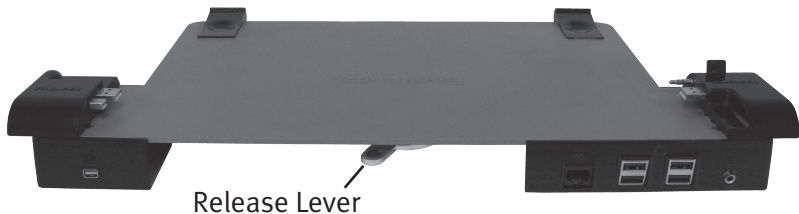

DOCKING AND UNDOCKING YOUR BookEndz® DOCK

Docking your **BookEndz** Dock into the MacBook Air is simple, quick, and easy. With your MacBook Air shutdown (not asleep), position the dock on the flat surface you intend to use it on. Align the connectors on the **BookEndz** Dock, with the ports on the MacBook Air, and gently push the **BookEndz** Dock until docking is complete.

To undock, shutdown the MacBook Air and move the release handle to the vertical position. The **BookEndz** Dock will gently undock from your MacBook Air.

Please visit www.bookendzdocks.com and go to Media page to watch a video for proper Docking and Undocking.