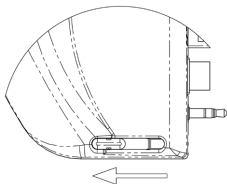

To use internal speakers, move the Headphone Out Connector to disengage from the MacBook Air: