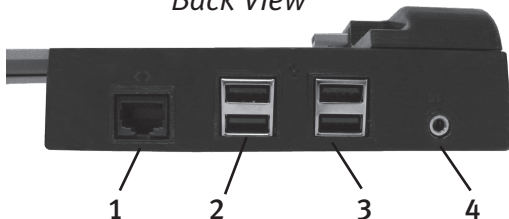

Back View

1. T100 Ethernet**
2. Stacked USB 2.0
3. Stacked USB 2.0
4. Audio Out

*Please see page 10 for Audio Hookup

**Please visit www.bookendzdock.com for

instructions for downloading the Ethernet driver