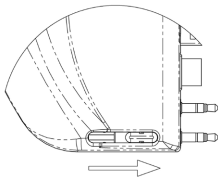

Front View

Headphone Out

Bottom View

USB Power Port

DOCK FEATURES & CONNECTORS Right side

Plug all of your peripherals into the ports shown below on the rear of your **BookEndz** Dock. Be sure all peripherals are turned off prior to connecting them to your **BookEndz** Dock.

Top View

1. Mini Display Port
2. USB 2.0

Back View

MiniDisplay Port

Front View
**USB 2.0
(Charging)**

DOCKING AND UNDOCKING YOUR BookEndz® DOCK

Docking your **BookEndz** Dock into the MacBook Air is simple, quick, and easy. With your MacBook Air shutdown (not asleep), position the dock on the flat surface you intend to use it on. Align the connectors on the **BookEndz** Dock, with the ports on the MacBook Air, and gently push the **BookEndz** Dock until docking is complete.

To undock, shutdown the MacBook Air and move the release handle to the vertical position. The **BookEndz** Dock will gently undock from your MacBook Air.

Please visit www.bookendzdocks.com and go to Media page to watch a video for proper Docking and Undocking.

AUDIO HOOKUP

The Headphone Out Connector on your **BookEndz** Dock was designed to allow use of either external speakers or the internal speakers of your MacBook Air.

To use external speakers, move the Headphone Out Connector to engage into the MacBook Air: