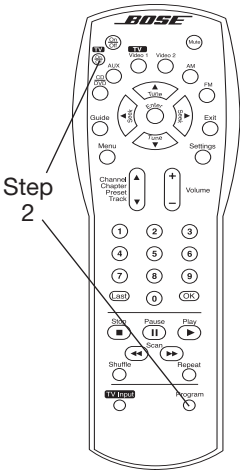

To control the TV

1. Turn on both the 3•2•1 system and your TV.
2. Press and hold the **Program** and **TV On/Off** buttons (shown on the left) for 3 seconds. The remote Source buttons will light to signal that you have entered programming mode.
3. Use the number keys to enter your TV's four-digit setup code.
4. Press **Program** once to complete programming. The remote will flash once to indicate successful programming. To confirm that, use the remote to turn your TV on and off or change channels.

Note: If your advanced remote flashes rapidly several times during programming, an error has occurred. Wait 7 seconds for the remote to clear and begin programming again.