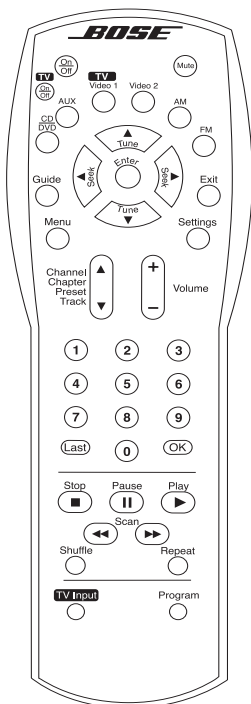

Getting familiar with the added functions

Buttons on the remote control are grouped according to function. Most of the buttons work just like the 3•2•1 system remote buttons.

The advanced functionality is highlighted below.

POWER and MUTE controls

Switches the system on or off.

Switches the TV on or off.

Does not turn cable box or satellite box on or off.

Mutes/unmutes the system volume.

SOURCE SELECTION controls

Selects Video 1 as the sound source and turns the system on.

Unmutes the system volume.

Changes the input selection on the TV.

Selects the built-in CD/DVD player and turns the system on.

Unmutes the system volume.

Selects AUX as the sound source and turns the system on.

Unmutes the system volume.

Selects Video 2 as the sound source and turns the system on.

Unmutes the system volume.

Selects the built-in tuner and turns the system on to the previously selected AM station.

Unmutes the system volume.

Selects the built-in tuner and turns the system on to the previously selected FM station.

Unmutes the system volume.