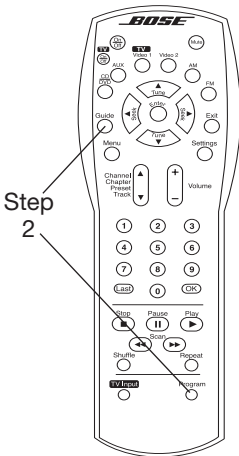

To control the cable/satellite box

1. Turn on both the 3•2•1 system and your cable/satellite box.
2. Press and hold the **Program** and **Guide** buttons (shown on the left) for 3 seconds. The remote source buttons will light to signal that you have entered programming mode.
3. Use the number keys to enter your cable/satellite box's four-digit setup code.
4. Press **Program** once to complete programming. The remote will flash once to indicate successful programming. To confirm that, use the remote to change cable/satellite channels.

Note: If your advanced remote flashes rapidly several times during programming, an error has occurred. Wait 7 seconds for the remote to clear and begin programming again.