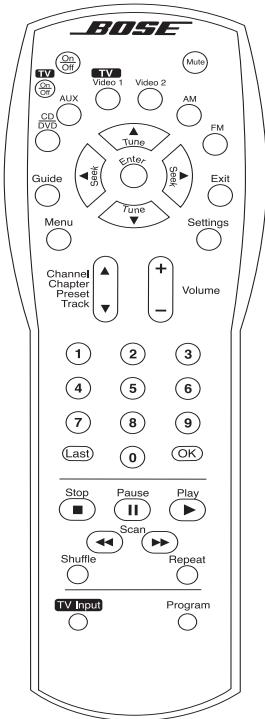

In an on-screen menu, selects the next item, up or down.

Seeks forward or backward to the next strongest radio station.

In an on-screen menu, changes the setting of a selected menu item.

Menu

Displays the menu of the DVD disc currently loaded in the tray, if applicable.

Settings

Displays or exits the Bose® 3•2•1 system on-screen menus when the Video Input setting is selected on the TV.

Skips to the next/previous TV, cable, or satellite channel, DVD chapter, radio station preset, or CD track.

Last

OK

Select a channel when TV Video 1 is on.♪

Each button gives you access to a similarly numbered DVD chapter, CD track, or radio station preset.

Returns to the TV or cable/satellite channel previously selected.

Enters the selected channel.

♪ **Note:** When selecting numbers 1 through 9, entering a zero before the number ensures the fastest response.

PLAYBACK controls

Stop

Stops the disc player and, for DVDs only, temporarily holds the place where the disc stopped. Press **Stop** again and the player moves to the beginning of the disc.