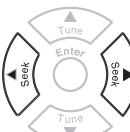

Exits the displayed cable/satellite guide menu.

Enters submenus. Also accepts custom settings, choices, or entries in conjunction with other buttons.

Tunes the AM/FM radio up or down to the next higher or lower frequency.

In an on-screen menu, selects the next item, up or down.

Seeks forward or backward to the next strongest radio station.

In an on-screen menu, changes the setting of a selected menu item.

Menu

Displays the menu of the DVD disc currently loaded in the tray, if applicable.