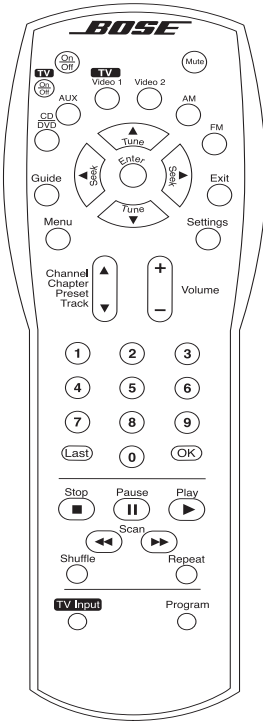

Unmutes the system volume.

Selects Video 2 as the sound source and turns the system on.

Unmutes the system volume.

Selects the built-in tuner and turns the system on to the previously selected AM station.

Unmutes the system volume.

Selects the built-in tuner and turns the system on to the previously selected FM station.

Unmutes the system volume.

SOURCE and MENU controls

Guide

Turns the cable/satellite guide menu on and off.

Exits the displayed cable/satellite guide menu.

Enters submenus. Also accepts custom settings, choices, or entries in conjunction with other buttons.

Tunes the AM/FM radio up or down to the next higher or lower frequency.

In an on-screen menu, selects the next item, up or down.

Seeks forward or backward to the next strongest radio station.

In an on-screen menu, changes the setting of a selected menu item.

Menu

Displays the menu of the DVD disc currently loaded in the tray, if applicable.