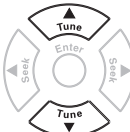

Tunes the AM/FM radio up or down to the next higher or lower frequency.

In an on-screen menu, selects the next item, up or down.