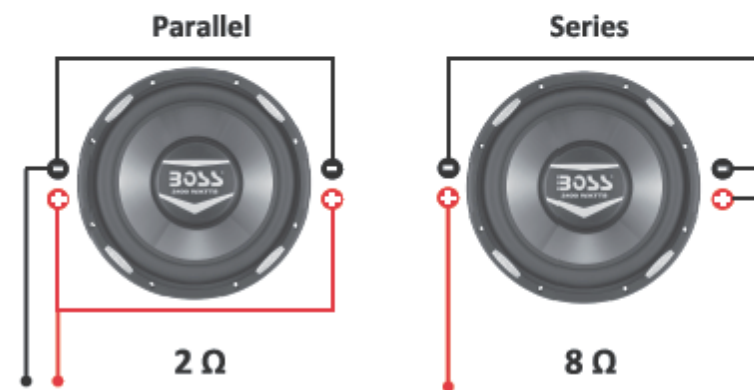

Product Specifications

Impedance	8 Ω (Series)
Resonant Frequency	28 Hz
Qts	0.985
Qms	5.225
Qes	1.214
Vas	3.015 cu Ft. (85.38 liters)
Xmax	9.04 mm
Sensitivity (1 W/ 1 m)	85 dB
Peak Power Handling	2400 W
Mounting Depth	5-3/16" (132mm)
Cutout Diameter	11" (279mm)

Wiring your Subwoofer