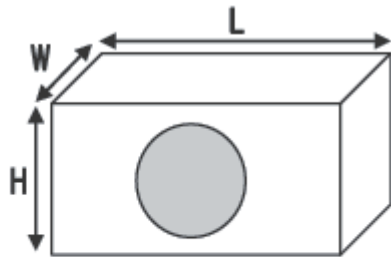

Due to ongoing product development, specifications are subject to change without notice.

Enclosures

The AR12D will work in both sealed and ported enclosures. A sealed enclosure will yield a more linear response. A ported enclosure will roughly increase bass response about 3 – 6 dB.

Below you will find the dimensions to make the enclosure to suit the subwoofers needs, it has been designed for maximum output while retaining great sound quality.

The dimensions have already accounted for the volume displacement of the subwoofer, and using 3/4" (19mm) MDF. All dimensions are external.

Enclosure Dimensions

Sealed Dimensions:

Length (L) : 16.5"(420mm)
Width (W) : 12.6"(320mm)
Height (H) : 9.1"(230mm)
Cutout Diameter: 11"(279mm)

Ported Dimensions:

Length (L) : 17.7"(450mm)
Width (W) : 12.6"(320mm)
Height (H) : 9.1"(230mm)
Port Diameter : 4"(101.6mm)
Port Length : 16"(406.4mm)
Port Freq : 38.2 Hz
Cutout Diameter: 11"(279mm)