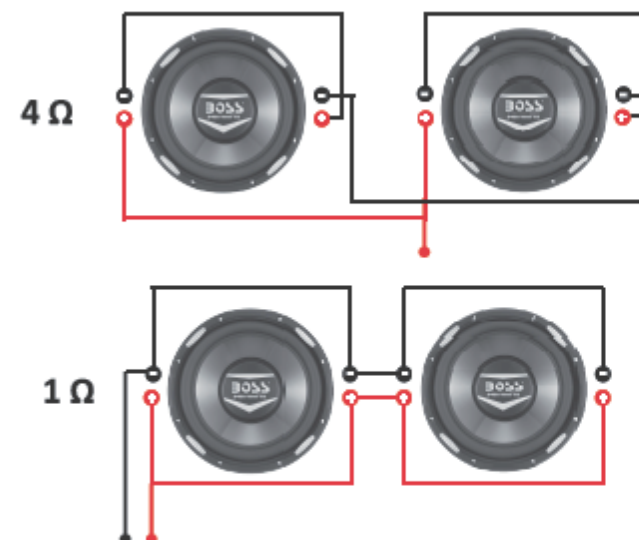

Multiple Subwoofers