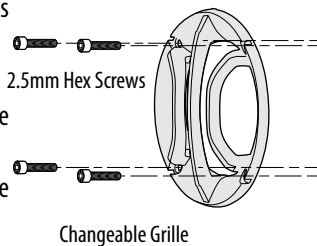

Installation

1. Changing the grilles (Optional) - Remove the screws in a criss-cross pattern. Be sure to install them the same way, do not overtighten.
2. Screw the brackets to the bottom of the speakers.
3. Find a safe, ideal mounting location and fit the brackets over the chosen mounting bars.
4. Fasten the mounting screws after you review the safety of the mounting location.