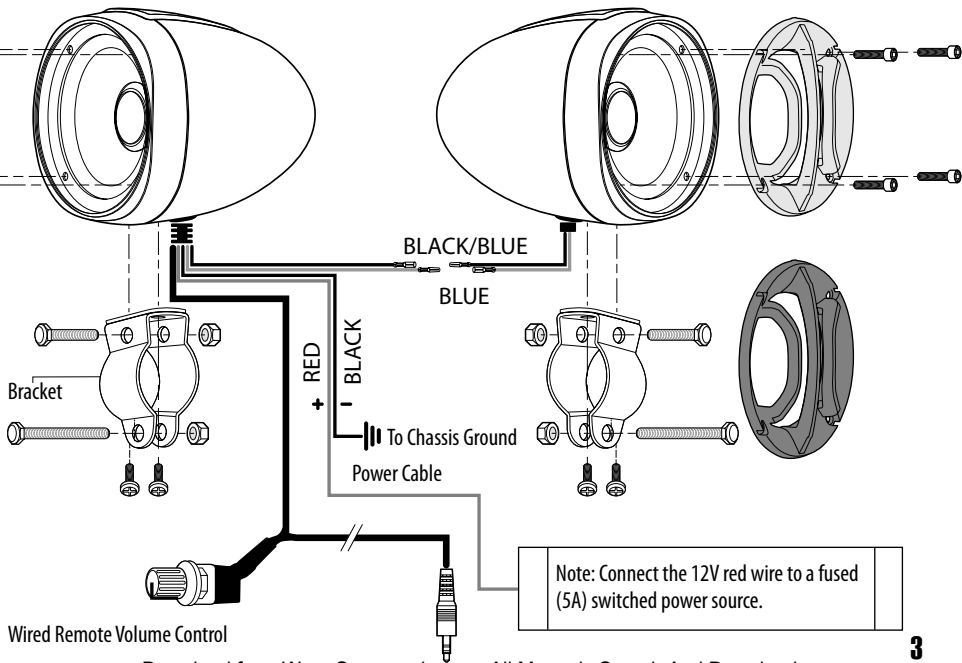

MC300 Motorcycle/UTV Amplified Speaker System

Wired Remote Volume Control