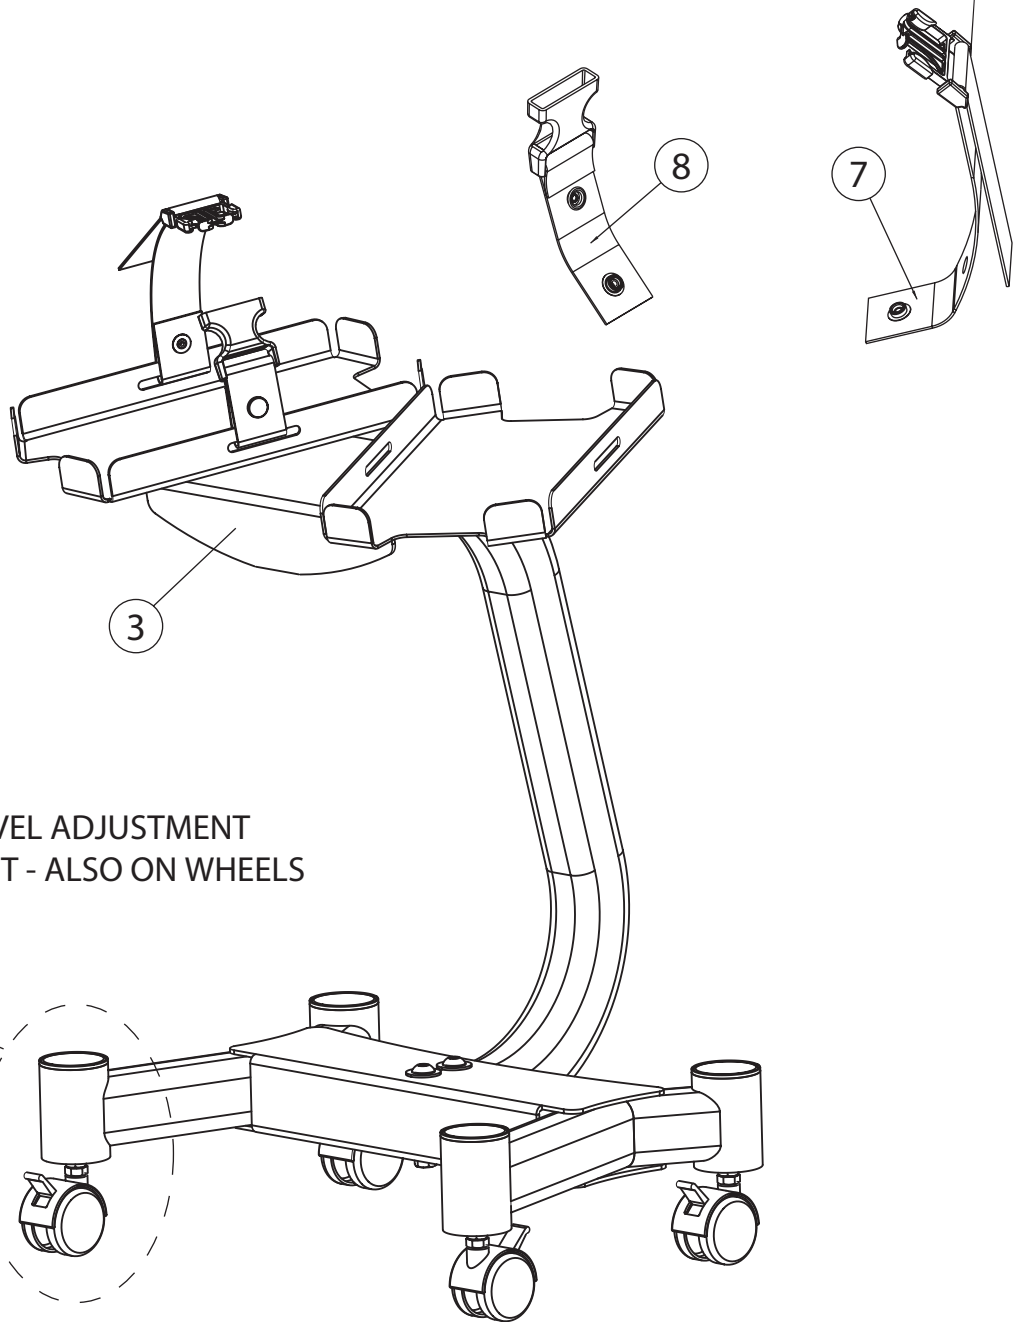

Assembly Instructions

BOWFLEX®

BDS-220

(Rev A)

Assembly Components Qty.

- 1 Leg
- 2 Base
- 3 Dumbbell Platform
- 4 3/8" Button Head Allen Screw 2 3/4"L
- 5 3/8" Flat Washer
- 6 3/8" Lock Nut
- 7 Hold Down Strap - Male
- 8 Hold Down Strap - Female
- 9 Wheel

- A. Slide the Leg (1) through the Base (2) as shown.
Attach the Leg (1) to the Base (2) using the hardware shown.
- B. Tighten all hardware.
- C. Attach each wheel (9) to the Base. Wheels can be locked into place by flipping the tab up or down as shown above.

step
2

Step #2 Materials:

#	Description	Qty.
1	Leg	1
3	Dumbbell Platform	1
4	3/8" Button Head Allen Screw 2 3/4"L	2
5	3/8" Flat Washer	4
6	3/8" Lock Nut	2

A. Attach the Dumbbell Platform (3) to the Leg (1) as shown.

Using the hardware shown, securely tighten the Dumbbell Platform (3) to the Leg (1).

step
3

LEVEL ADJUSTMENT
NUT - ALSO ON WHEELS

OPTIONAL
FOOT PEGS

Step #3 Materials:

#	Description	Qty.
3	Dumbbell Platform	1
7	Hold Down Strap - Male	2
8	Hold Down Strap - Female	2