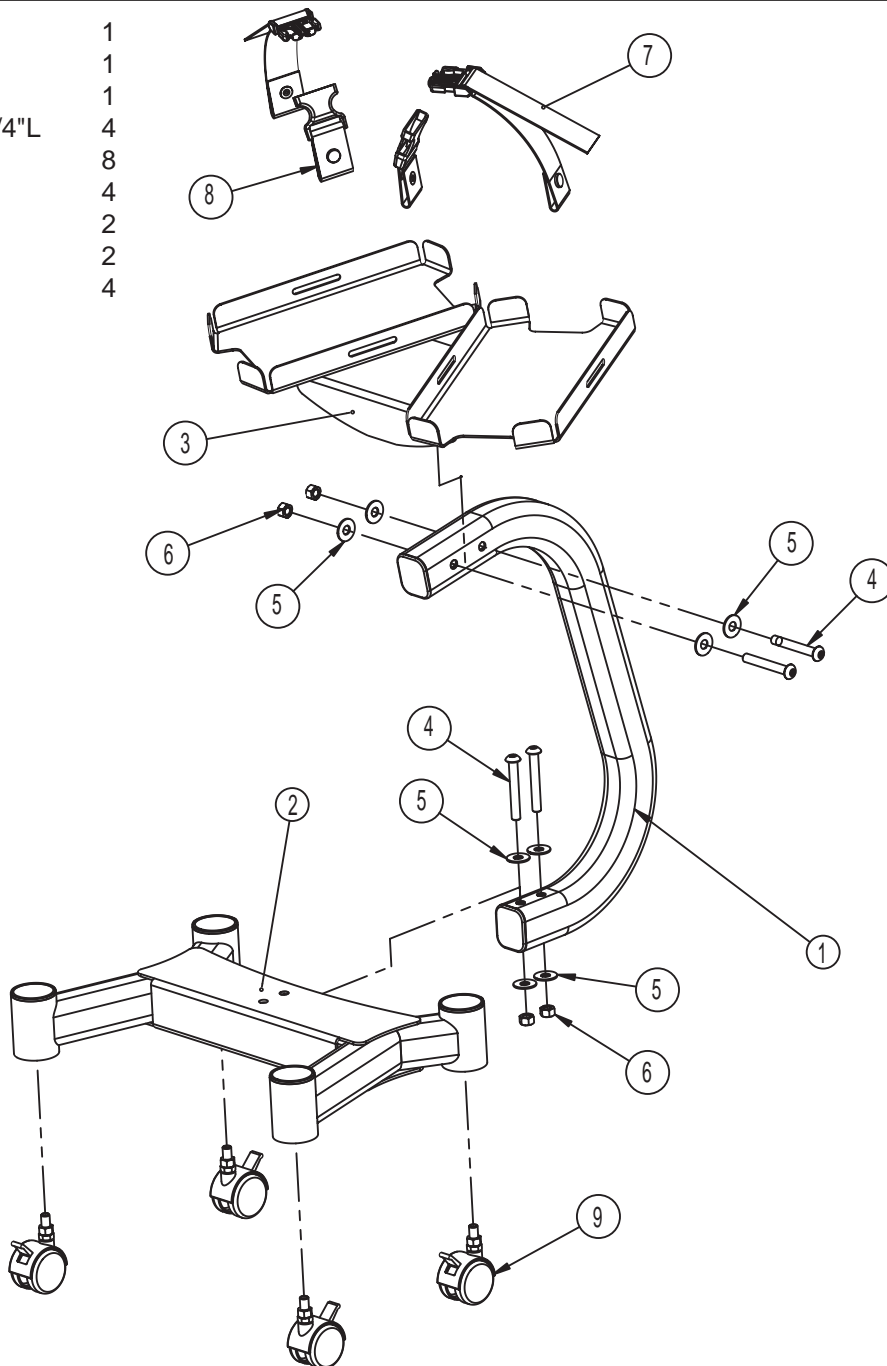

Assembly Instructions

BOWFLEX®

BDS-220

(Rev A)

Assembly Components Qty.

- 1 Leg
- 2 Base
- 3 Dumbbell Platform
- 4 3/8" Button Head Allen Screw 2 3/4"L
- 5 3/8" Flat Washer
- 6 3/8" Lock Nut
- 7 Hold Down Strap - Male
- 8 Hold Down Strap - Female
- 9 Wheel

Button Head Allen Screw

Flat Washer

Lock Nut

Tools Required

- 7/32" Allen Wrench
- 9/16" Socket
- 9/16" Wrench or Adjustable Wrench

step
1

Step #1 Materials:

#	Description	Qty.
1	Leg	1
2	Base	1
4	3/8" Button Head Allen Screw 2 3/4"L	2
5	3/8" Flat Washer	4
6	3/8" Lock Nut	2
9	Wheel	4

- A. Slide the Leg (1) through the Base (2) as shown.
Attach the Leg (1) to the Base (2) using the hardware shown.
- B. Tighten all hardware.
- C. Attach each wheel (9) to the Base. Wheels can be locked into place by flipping the tab up or down as shown above.

step
2

Step #2 Materials:

#	Description	Qty.
1	Leg	1
3	Dumbbell Platform	1
4	3/8" Button Head Allen Screw 2 3/4"L	2
5	3/8" Flat Washer	4
6	3/8" Lock Nut	2

A. Attach the Dumbbell Platform (3) to the Leg (1) as shown.