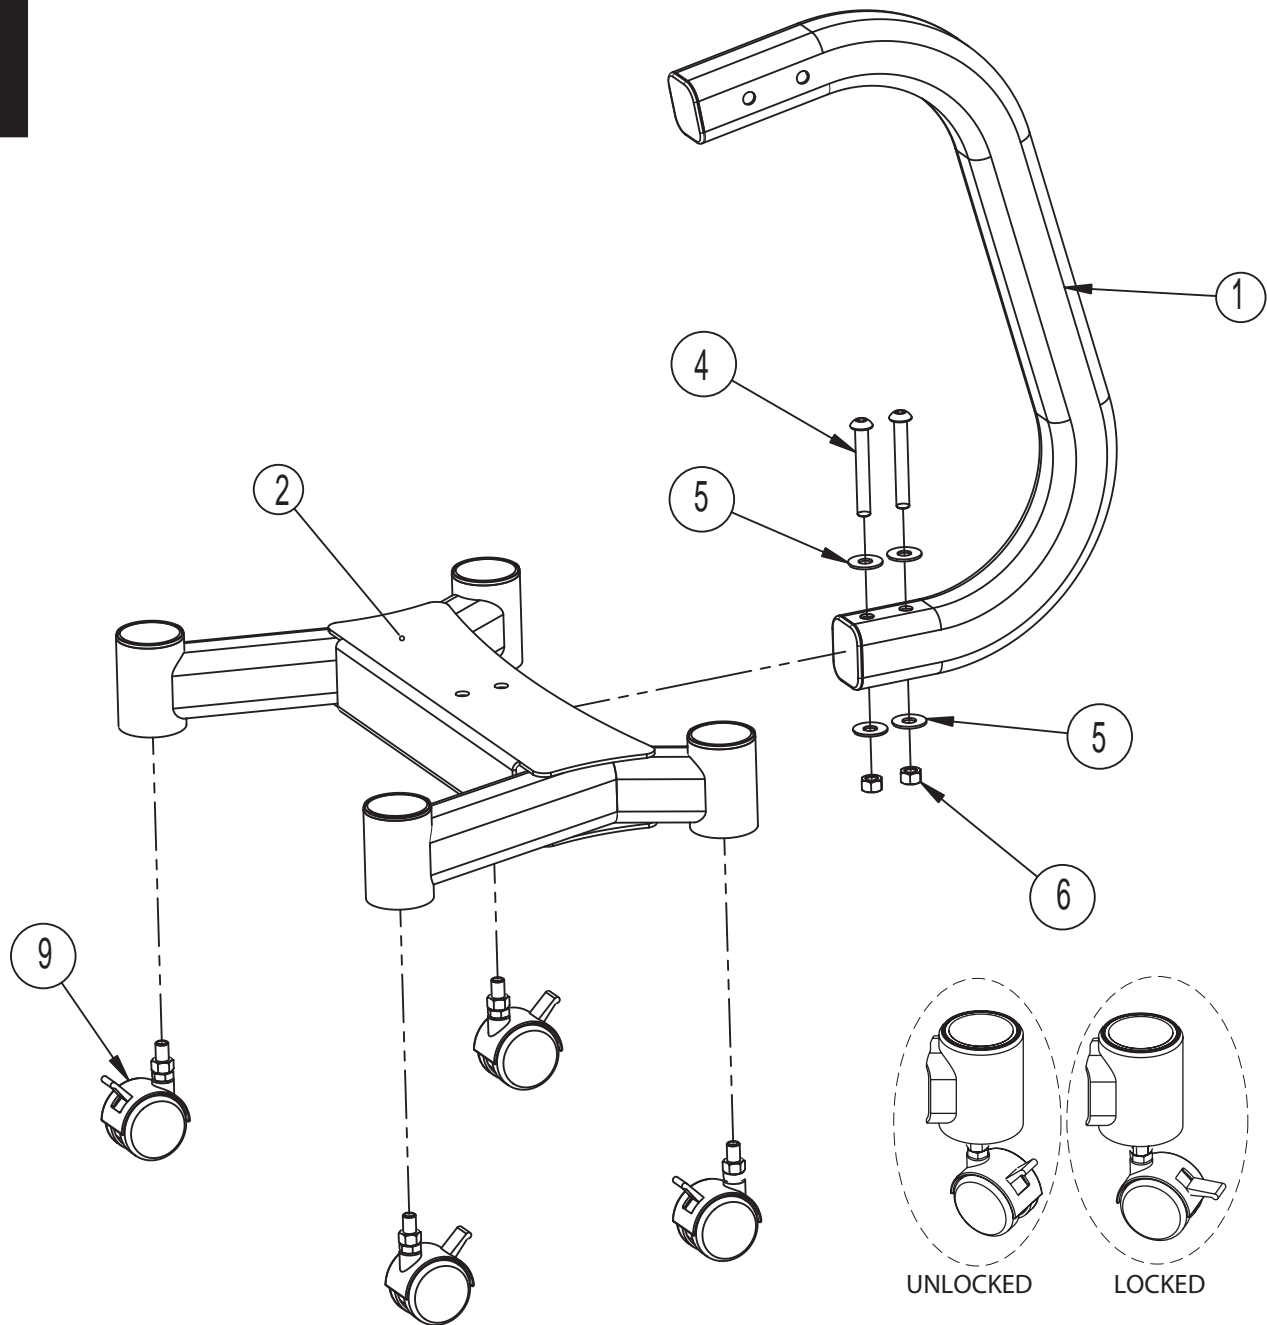

Assembly Instructions

BOWFLEX®

BDS-220

(Rev A)

Assembly Components Qty.

- 1 Leg
- 2 Base
- 3 Dumbbell Platform
- 4 3/8" Button Head Allen Screw 2 3/4"L
- 5 3/8" Flat Washer
- 6 3/8" Lock Nut
- 7 Hold Down Strap - Male
- 8 Hold Down Strap - Female
- 9 Wheel

Button Head Allen Screw

Flat Washer

Lock Nut

Tools Required

- 7/32" Allen Wrench
- 9/16" Socket
- 9/16" Wrench or Adjustable Wrench

step
1

Step #1 Materials:

#	Description	Qty.
1	Leg	1
2	Base	1
4	3/8" Button Head Allen Screw 2 3/4"L	2
5	3/8" Flat Washer	4
6	3/8" Lock Nut	2
9	Wheel	4

- A. Slide the Leg (1) through the Base (2) as shown.
Attach the Leg (1) to the Base (2) using the hardware shown.
- B. Tighten all hardware.
- C. Attach each wheel (9) to the Base. Wheels can be locked into place by flipping the tab up or down as shown above.

step
2

Step #2 Materials:

#	Description	Qty.
1	Leg	1
3	Dumbbell Platform	1
4	3/8" Button Head Allen Screw 2 3/4"L	2
5	3/8" Flat Washer	4
6	3/8" Lock Nut	2

A. Attach the Dumbbell Platform (3) to the Leg (1) as shown.