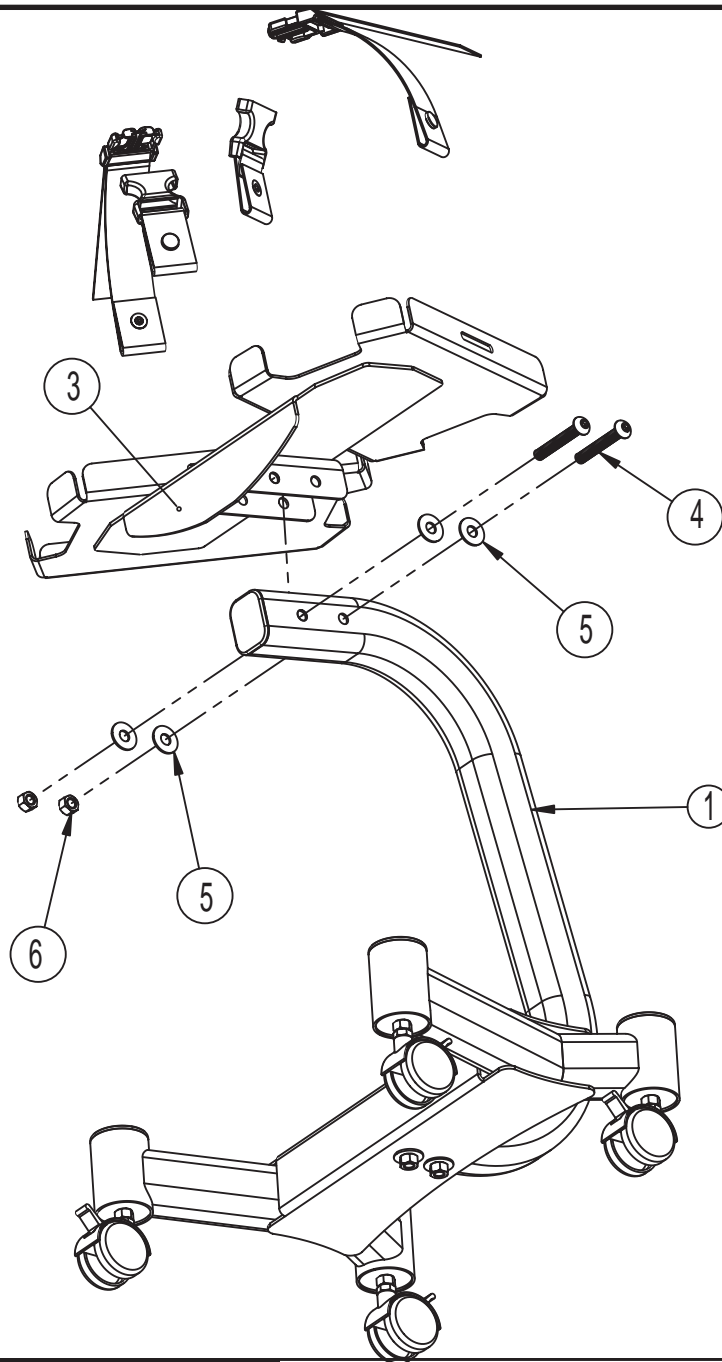

Assembly Instructions

BOWFLEX®

BDS-220

(Rev A)

Assembly Components Qty.

- 1 Leg
- 2 Base
- 3 Dumbbell Platform
- 4 3/8" Button Head Allen Screw 2 3/4"L
- 5 3/8" Flat Washer
- 6 3/8" Lock Nut
- 7 Hold Down Strap - Male
- 8 Hold Down Strap - Female
- 9 Wheel

Button Head Allen Screw

Flat Washer

Lock Nut

Tools Required

- 7/32" Allen Wrench
- 9/16" Socket
- 9/16" Wrench or Adjustable Wrench

step
1

Step #1 Materials:

#	Description	Qty.
1	Leg	1
2	Base	1
4	3/8" Button Head Allen Screw 2 3/4"L	2
5	3/8" Flat Washer	4
6	3/8" Lock Nut	2
9	Wheel	4

- A. Slide the Leg (1) through the Base (2) as shown.
Attach the Leg (1) to the Base (2) using the hardware shown.
- B. Tighten all hardware.
- C. Attach each wheel (9) to the Base. Wheels can be locked into place by flipping the tab up or down as shown above.

step
2

Step #2 Materials:

#	Description	Qty.
1	Leg	1
3	Dumbbell Platform	1
4	3/8" Button Head Allen Screw 2 3/4"L	2
5	3/8" Flat Washer	4
6	3/8" Lock Nut	2

A. Attach the Dumbbell Platform (3) to the Leg (1) as shown.