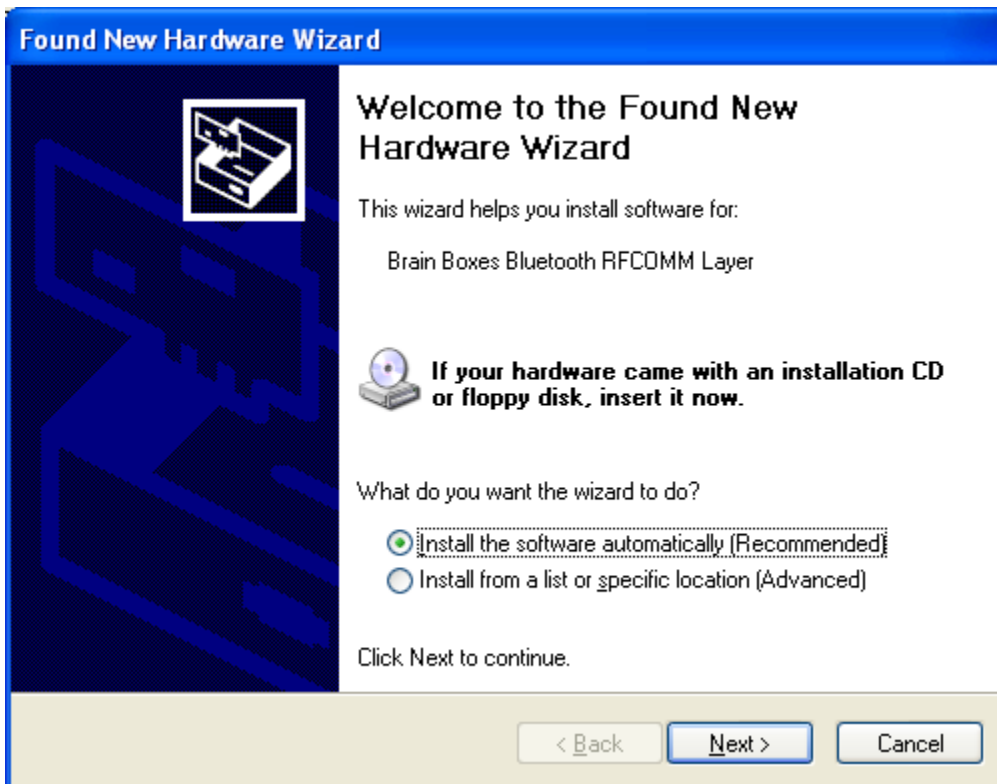

Select "Install the software automatically" and click "Next".

Click Finish

Select "Install the software automatically" and click "Next".

Click Finish

Select "Install the software automatically" and click "Next".

Click Finish

Select "Install the software automatically" and click "Next".

Click Finish

Select "Install the software automatically" and click "Next".

Click Finish

A My Bluetooth devices icon will now appear in the My Computer folder on your desktop. Double clicking on this icon will open the My Bluetooth Devices user interface which will enable you to configure your card and establish connections with other bluetooth enabled devices.