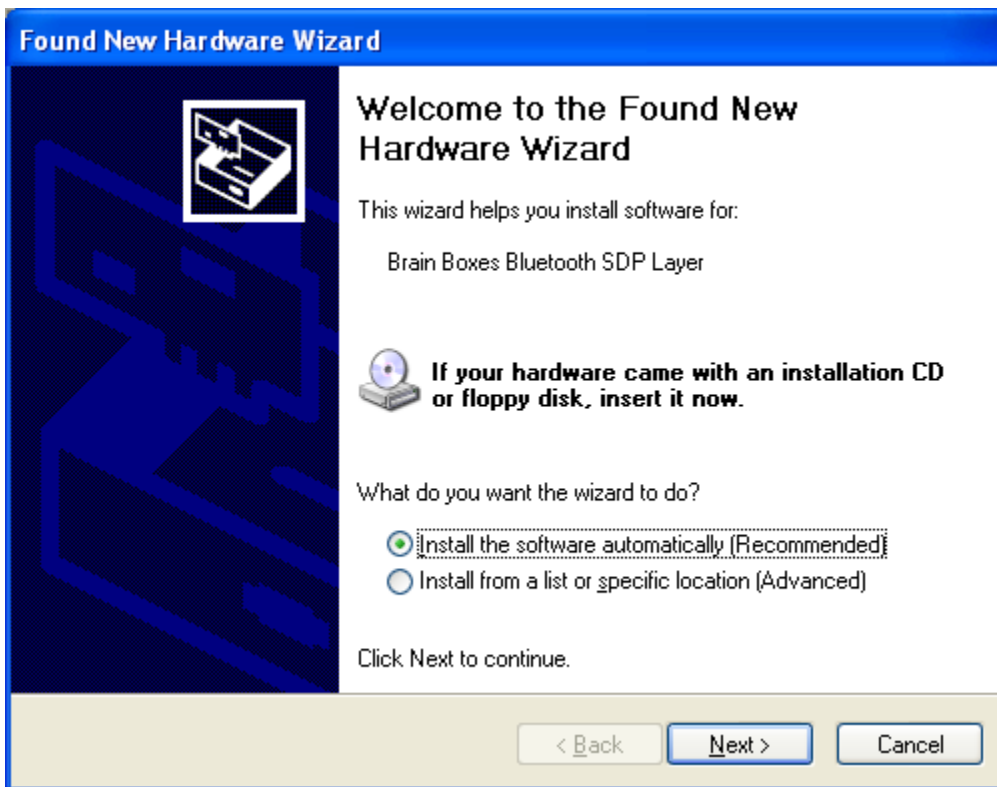

Click Finish

Select "Install the software automatically" and click "Next".

Click Finish

Select "Install the software automatically" and click "Next".

Click Finish

A My Bluetooth devices icon will now appear in the My Computer folder on your desktop. Double clicking on this icon will open the My Bluetooth Devices user interface which will enable you to configure your card and establish connections with other bluetooth enabled devices.

The Brain Boxes Bluetooth icon found in the icon tray on your start bar can also be used to access this user interface.

Full details of the My Bluetooth Devices user interface can be found in the configuration chapter.