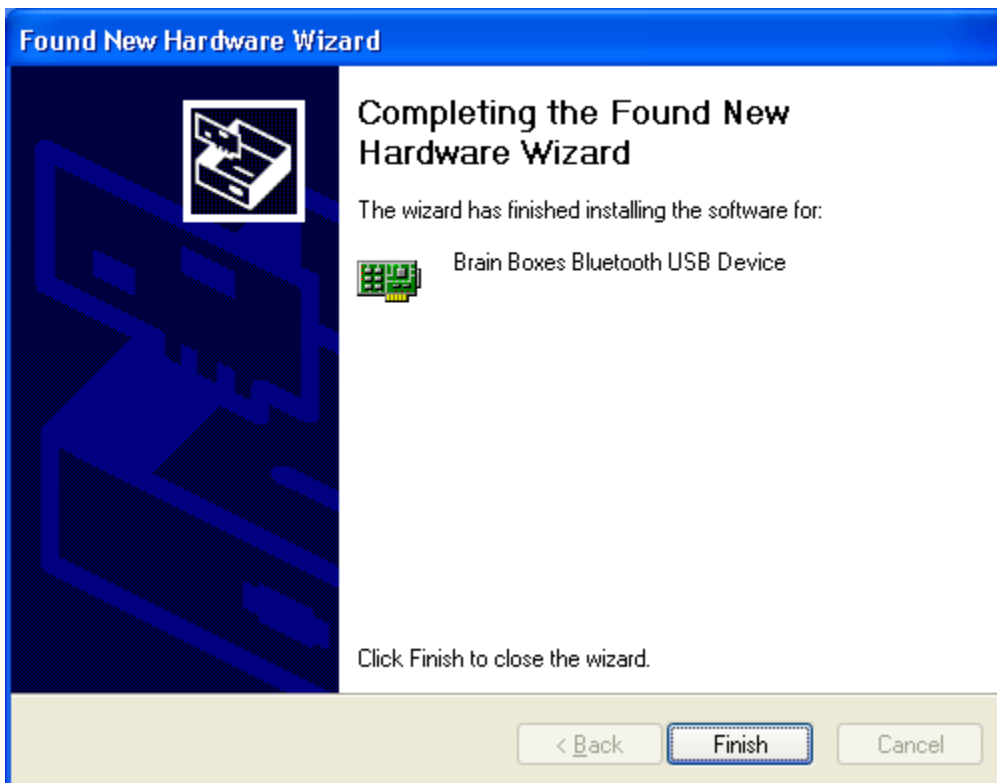

At time of publication it is not possible to get Bluetooth software logo tested, so you should just “continue anyway”

This screen will appear twice – Click “Continue Anyway” for each occasion.