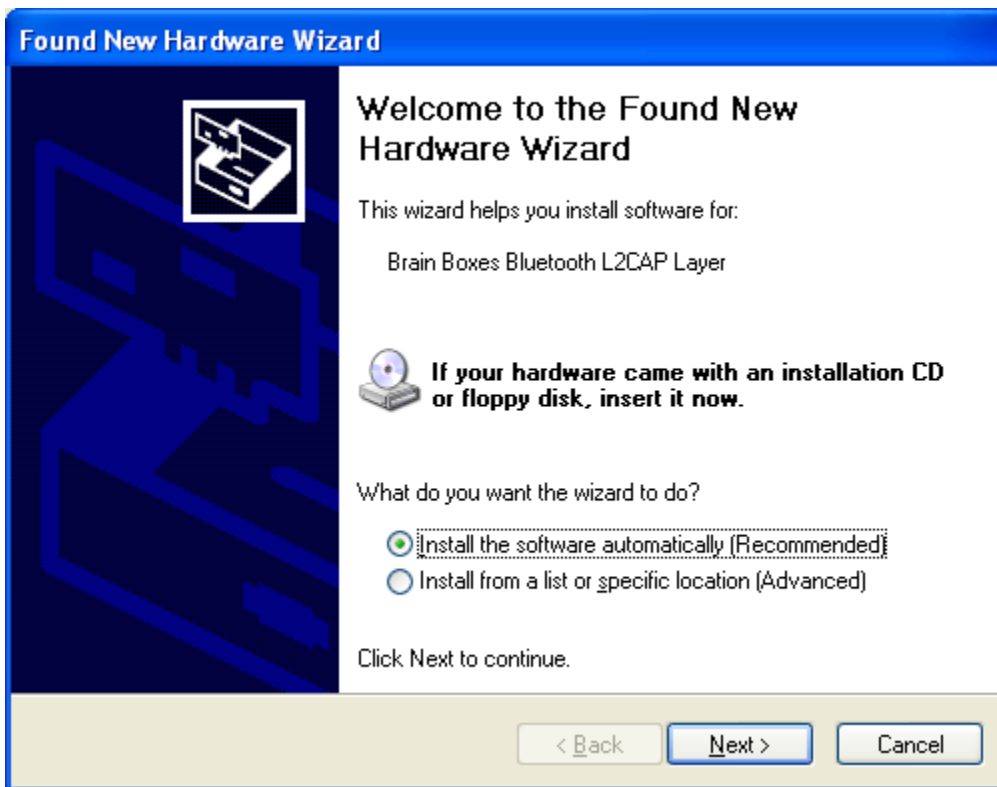

Select "Install the software automatically" and click "Next".

Click Finish

Select "Install the software automatically" and click "Next".

Click Finish

Select "Install the software automatically" and click "Next".

Click Finish

Select "Install the software automatically" and click "Next".

Click Finish

Select "Install the software automatically" and click "Next".

Click Finish

A My Bluetooth devices icon will now appear in the My Computer folder on your desktop. Double clicking on this icon will open the My Bluetooth Devices user interface which will enable you to configure your card and establish connections with other bluetooth enabled devices.