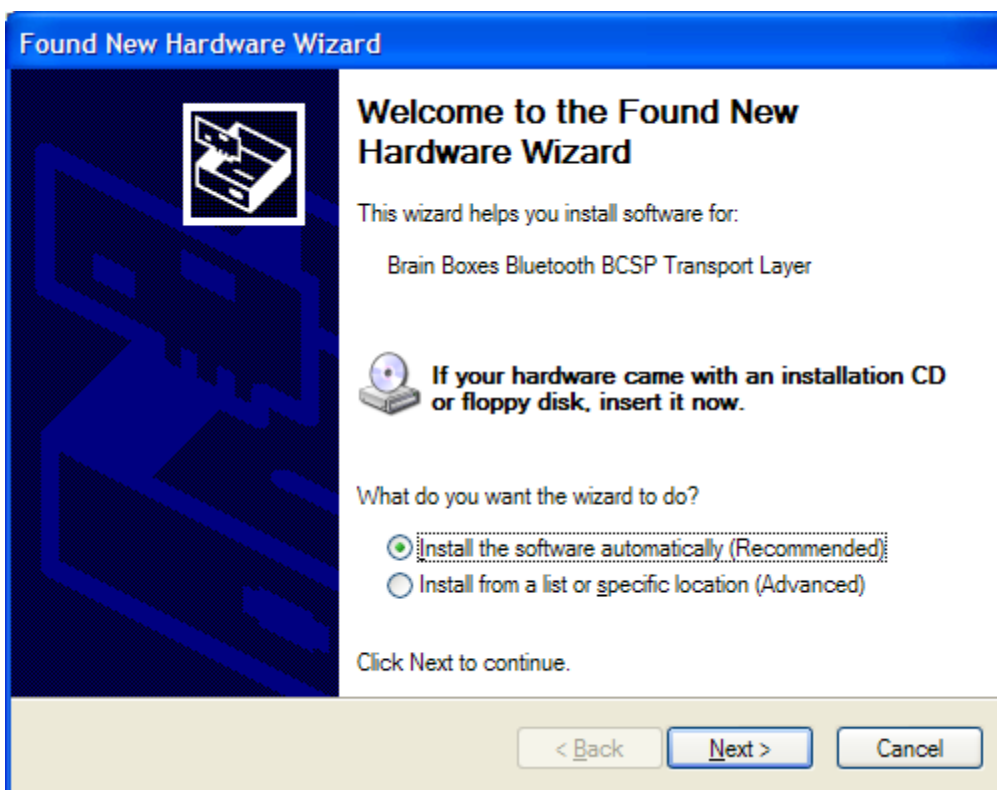

At time of publication it is not possible to get Bluetooth software logo tested, so you should just “continue anyway”

This screen will appear twice – Click “Continue Anyway” for each occasion.

Click "Finish". Windows will now install all the remaining layers of software necessary for your Bluetooth device to operate..

Select "Install the software automatically" and click "Next".

Click Finish

Select "Install the software automatically" and click "Next".

Click Finish

Select "Install the software automatically" and click "Next".