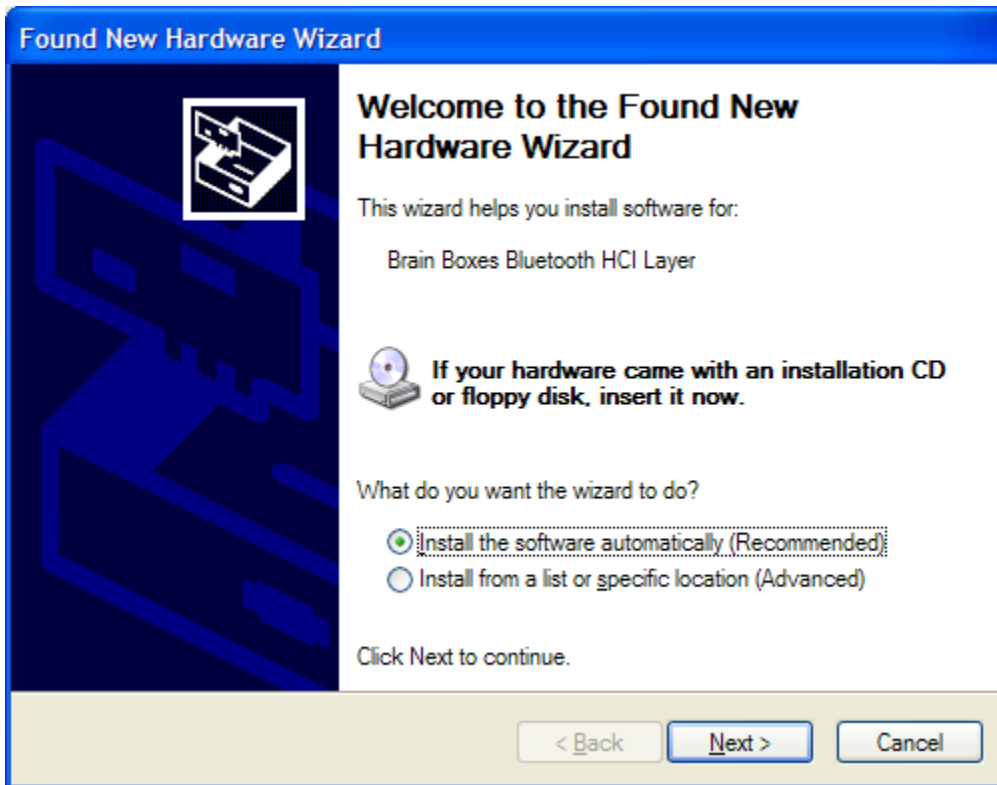

At time of publication it is not possible to get Bluetooth software logo tested, so you should just “continue anyway”

This screen will appear twice – Click “Continue Anyway” for each occasion.

Click "Finish". Windows will now install all the remaining layers of software necessary for your Bluetooth device to operate..

Select "Install the software automatically" and click "Next".

Click Finish

Select "Install the software automatically" and click "Next".

Click Finish

Select "Install the software automatically" and click "Next".

Click Finish

Select "Install the software automatically" and click "Next".

Click Finish

Select "Install the software automatically" and click "Next".

Click Finish

A My Bluetooth devices icon will now appear in the My Computer folder on your desktop. Double clicking on this icon will open the My Bluetooth Devices user interface which will enable you to configure your card and establish connections with other bluetooth enabled devices.