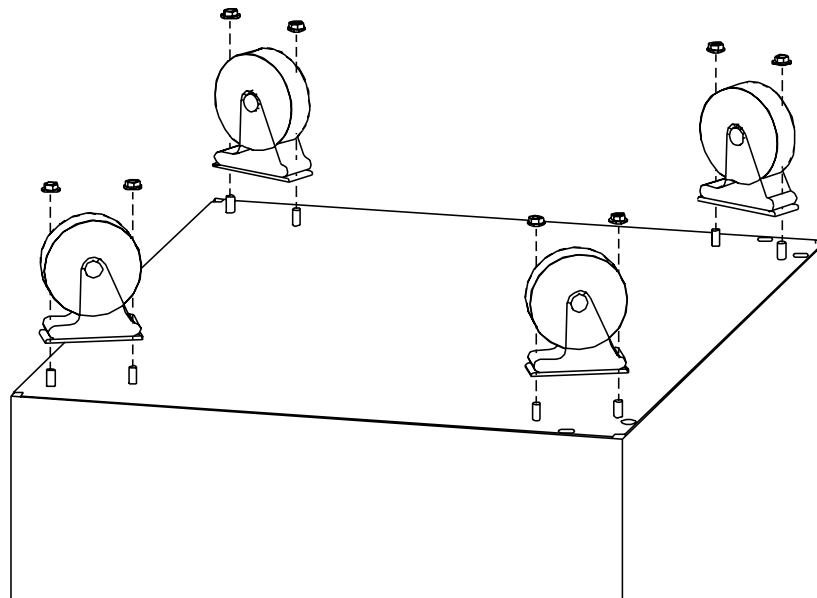

BRETFORD

FC2020 FC2024 FC400

OFFICE MACHINE CABINETS

Assembly Instructions

Model FC2020 Shown

PARTS LIST

Qty	Part#	Description
1	FC2020	Cabinet Assembly
	OR	
1	FC2024	Cabinet Assembly
	OR	
1	FC400	Cabinet Assembly
4	015-0042	2" Swivel Plate Casters
8	030-0207	1/4-20 Serrated Hex Nuts

Turn cabinet over with the bottom panel facing up as shown. Position each caster onto the studs in each corner and secure in place with the 1/4-20 nuts. Once casters are **SECURELY** in place, stand unit upright.