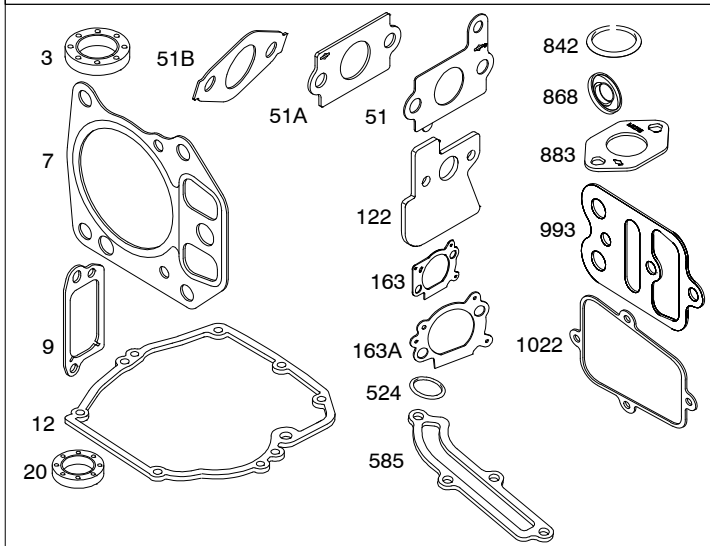

### TABLE OF CONTENTS

<b>Air Cleaner</b> .....	6
<b>Blower Housing/Shrouds</b> .....	7
<b>Camshaft</b> .....	2
<b>Carburetor</b> .....	4
<b>Controls</b> .....	5
<b>Crankshaft</b> .....	2
<b>Cylinder</b> .....	2
<b>Cylinder Head</b> .....	3
<b>Electric Starter</b> .....	7
<b>Engine Sump</b> .....	2
<b>Exhaust System</b> .....	6
<b>Flywheel</b> .....	7
<b>Flywheel Brake</b> .....	5
<b>Fuel Supply</b> .....	4
<b>Governor Spring</b> .....	5
<b>Ignition</b> .....	5
<b>Lubrication</b> .....	2
<b>Piston Group</b> .....	2
<b>Rewind Starter</b> .....	7

1319 WARNING LABEL

**REQUIRED** when replacing parts with warning labels affixed.

1019 LABEL KIT

358 ENGINE GASKET SET

Illustrations cover a range of engines. Parts shown without corresponding text may not be used on your specific engine.  
 6385-2 Assemblies include all parts shown in frames. 05/28/2008