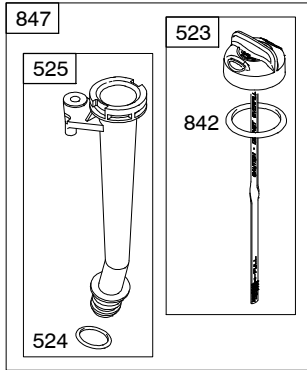

### TABLE OF CONTENTS

<b>Air Cleaner</b> .....	6
<b>Blower Housing/Shrouds</b> .....	7
<b>Camshaft</b> .....	2
<b>Carburetor</b> .....	4
<b>Controls</b> .....	5
<b>Crankshaft</b> .....	2
<b>Cylinder</b> .....	2
<b>Cylinder Head</b> .....	3
<b>Electric Starter</b> .....	7
<b>Engine Sump</b> .....	2
<b>Exhaust System</b> .....	6
<b>Flywheel</b> .....	7
<b>Flywheel Brake</b> .....	5
<b>Fuel Supply</b> .....	4
<b>Governor Spring</b> .....	5
<b>Ignition</b> .....	5
<b>Lubrication</b> .....	2
<b>Piston Group</b> .....	2
<b>Rewind Starter</b> .....	7

1319 WARNING LABEL

**REQUIRED** when replacing parts with warning labels affixed.

1019 LABEL KIT

358 ENGINE GASKET SET

Illustrations cover a range of engines. Parts shown without corresponding text may not be used on your specific engine.  
 6385-2 Assemblies include all parts shown in frames. 05/28/2008