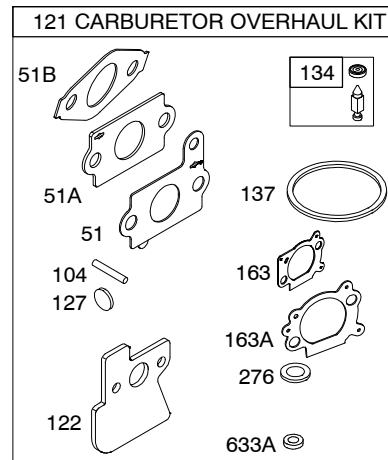

1319 WARNING LABEL

**REQUIRED** when replacing parts with warning labels affixed.

1019 LABEL KIT

358 ENGINE GASKET SET

Illustrations cover a range of engines. Parts shown without corresponding text may not be used on your specific engine.  
 6385-2 Assemblies include all parts shown in frames. 05/28/2008

Illustrations cover a range of engines. Parts shown without corresponding text may not be used on your specific engine.

**Illustrations cover a range of engines. Parts shown without corresponding text may not be used on your specific engine.**  
**6385-4** Assemblies include all parts shown in frames. **05/28/2008**