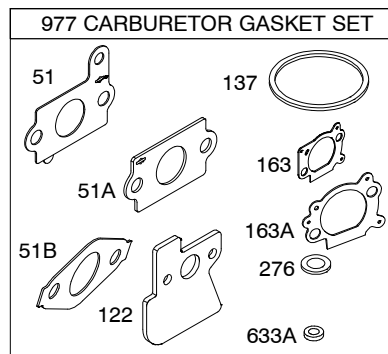

1319 WARNING LABEL

**REQUIRED** when replacing parts with warning labels affixed.

1019 LABEL KIT

358 ENGINE GASKET SET

Illustrations cover a range of engines. Parts shown without corresponding text may not be used on your specific engine.  
 6385-2 Assemblies include all parts shown in frames. 05/28/2008

Illustrations cover a range of engines. Parts shown without corresponding text may not be used on your specific engine.

**Illustrations cover a range of engines. Parts shown without corresponding text may not be used on your specific engine.**  
**6385-4** Assemblies include all parts shown in frames. **05/28/2008**