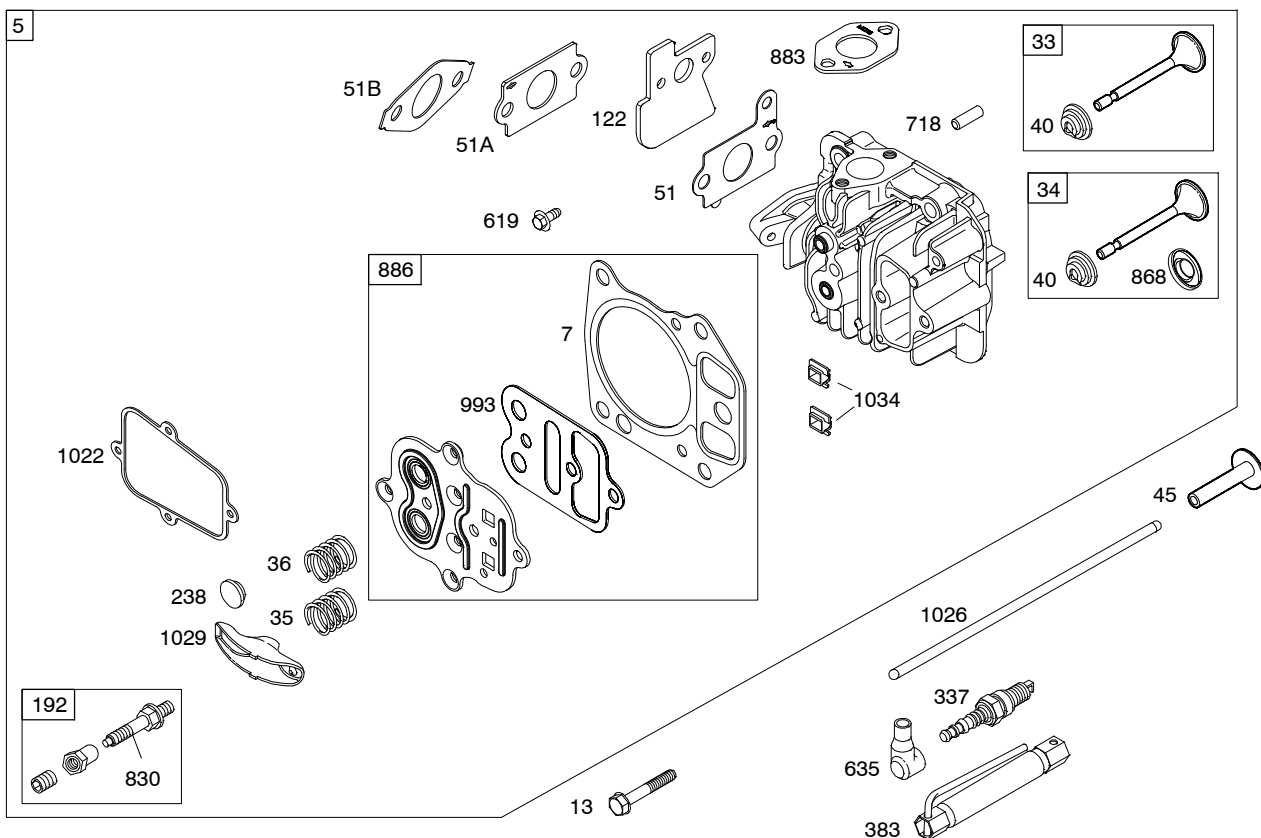

1319 WARNING LABEL

**REQUIRED** when replacing parts with warning labels affixed.

1019 LABEL KIT

358 ENGINE GASKET SET

Illustrations cover a range of engines. Parts shown without corresponding text may not be used on your specific engine.  
 6385-2 Assemblies include all parts shown in frames. 05/28/2008