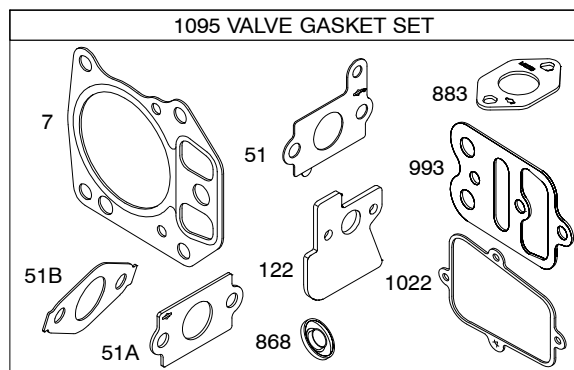

1319 WARNING LABEL

**REQUIRED** when replacing parts with warning labels affixed.

1019 LABEL KIT

358 ENGINE GASKET SET

Illustrations cover a range of engines. Parts shown without corresponding text may not be used on your specific engine.  
 6385-2 Assemblies include all parts shown in frames. 05/28/2008

Illustrations cover a range of engines. Parts shown without corresponding text may not be used on your specific engine.

**Illustrations cover a range of engines. Parts shown without corresponding text may not be used on your specific engine.**  
**6385-4** Assemblies include all parts shown in frames. **05/28/2008**