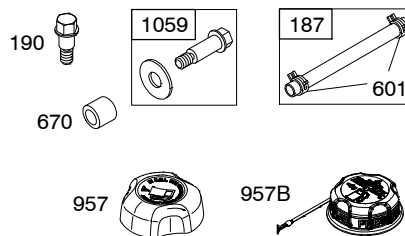

1319 WARNING LABEL

**REQUIRED** when replacing parts with warning labels affixed.

1019 LABEL KIT

358 ENGINE GASKET SET

Illustrations cover a range of engines. Parts shown without corresponding text may not be used on your specific engine.  
 6385-2 Assemblies include all parts shown in frames. 05/28/2008

Illustrations cover a range of engines. Parts shown without corresponding text may not be used on your specific engine.

**Illustrations cover a range of engines. Parts shown without corresponding text may not be used on your specific engine.**  
**6385-4** Assemblies include all parts shown in frames. **05/28/2008**