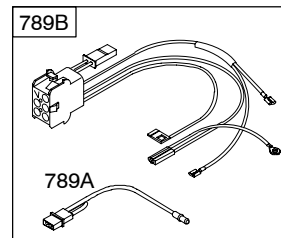

NOTE: The proper flywheel part number and/or the alternator magnet size will determine the alternator type or output. See repair instruction manual for additional information.

1119 

402500

REF. NO.	PART NO.	DESCRIPTION	REF. NO.	PART NO.	DESCRIPTION	REF. NO.	PART NO.	DESCRIPTION
1	699751	Cylinder Assembly	29	699699	Rod-Connecting (Used After Code Date 04010800).	118E	699820	Jet-Main (High Altitude)
2	499585	Kit-Bushing/Seal (Magneto Side)				121C	699814	Kit-Carburetor Overhaul
3	★391086s	Seal-Oil (Magneto Side)			----- Note ----- (Used Before Code Date 04010900).	122A	699802	Spacer-Carburetor
4	699747	Sump-Engine			(For Replacement Rod See Ref 16A)	125C	699807	Carburetor
5	792299	Head-Cylinder (Cylinder #1)				127	698810	Plug-Welch
5A	792300	Head-Cylinder (Cylinder #2)	32	690976	Screw (Connecting Rod)	130A	699809	Valve-Throttle
7	★Δ690962	Gasket-Cylinder Head	33	499596	Valve-Exhaust	131A	699812	Kit-Throttle Shaft
8	792185	Breather Assembly	34	792200	Valve-Intake	133B	694914	Float-Carburetor
9	★690937	Gasket-Breather	35	694865	Spring-Valve (Intake)	135B	792022	Tube-Fuel Transfer
10	691108	Screw (Breather Assembly)	36	694865	Spring-Valve (Exhaust)	137A	●698781	Gasket-Float Bowl
11	792184	Tube-Breather	42	499586	Keeper-Valve	141A	699811	Kit-Choke Shaft
12	★697227	Gasket-Crankcase	45	690977	Tappet-Valve	146	690979	Key-Timing
13	791130	Screw (Cylinder Head)	46	790562	Camshaft	165	693148	Nut (Ring Gear)
15	691680	Plug-Oil Drain (3/8" Standard)	50A	699801	Manifold-Intake	187B	791872	Line-Fuel (Formed Hose)
16	699700	Crankshaft (Used After Code Date 04010800).	51★●◆Δ699803	Gasket-Intake	187D	791744	Line-Fuel (Formed)(Cut to Required Length)	
16A	699701	Crankshaft (Used Before Code Date 04010900).	51D★●◆Δ699800	Gasket-Intake	188	691003	Screw (Control Bracket)	
20	★690947	Seal-Oil (PTO Side)	51E★●◆Δ690949	Gasket-Intake	192	690083	Adjuster-Rocker Arm	
22	694966	Screw (Crankcase Cover/ Sump)	53	690951	Stud (Carburetor)	209	692909	Spring-Governor (Yellow)
23	691054	Flywheel	54	699816	Screw (Intake Manifold)	211	691019	Spring-Governed Idle
24	222698s	Key-Flywheel (.020" Oversize)			(Used After Code Date 04110400).	212	699805	Link-Throttle
25	499588	Piston Assembly (Standard)			----- Note ----- 695240 Screw (Intake Manifold)	212B	792265	Link-Throttle
		----- Note ----- 499590 Piston Assembly (.020" Oversize)	73	494439	Screen-Rotating	213	691021	Bracket-Choke Control
		----- Note ----- 499606 Ring Set (.020" Oversize)	74	698425	Screw (Rotating Screen)	216	691022	Link-Choke
26	499604	Ring Set (Standard)	75	691056	Washer (Flywheel)	219	698231	Gear-Governor
		----- Note ----- 499606 Ring Set (.020" Oversize)	95	690718	Screw	220	690412	Washer (Governor Gear)
27	690975	Lock-Piston Pin	98	699721	Kit-Idle Speed	222	698761	Bracket-Control
28	690229	Pin-Piston (Standard)	104	●694918	Pin-Float Hinge	227	792492	Lever-Governor Control
			105	●698537	Valve-Float Needle	231	690718	Screw(Choke Valve) (Choke Valve)
			108A	699808	Valve-Choke	240	691035	Filter-Fuel
			117E	791406	Jet-Main (Standard)	250	690957	Retainer-Breather
						252	690956	Collector-Oil
						265	691024	Clamp-Casing
						267	695134	Screw (Casing Clamp)
						268	691025	Casing-Control Wire (Cut to Required Length)