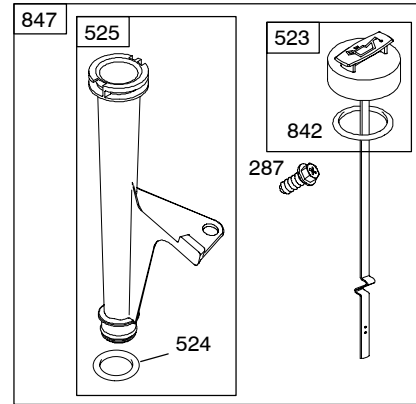

1058 OPERATOR'S MANUAL
1330 REPAIR MANUAL