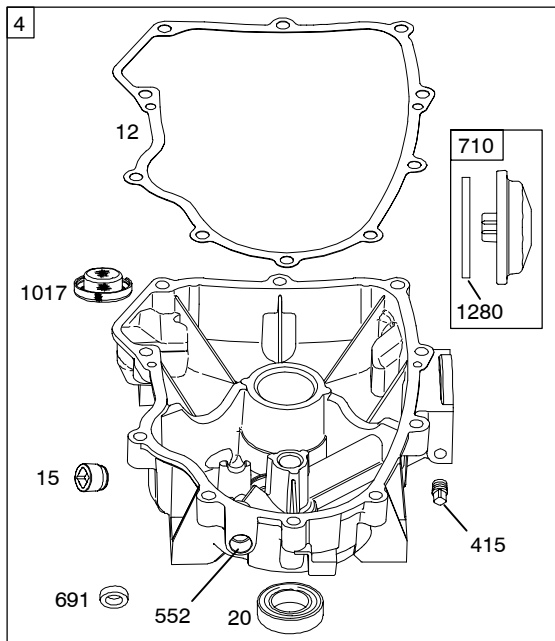

1058 OPERATOR'S MANUAL
1330 REPAIR MANUAL