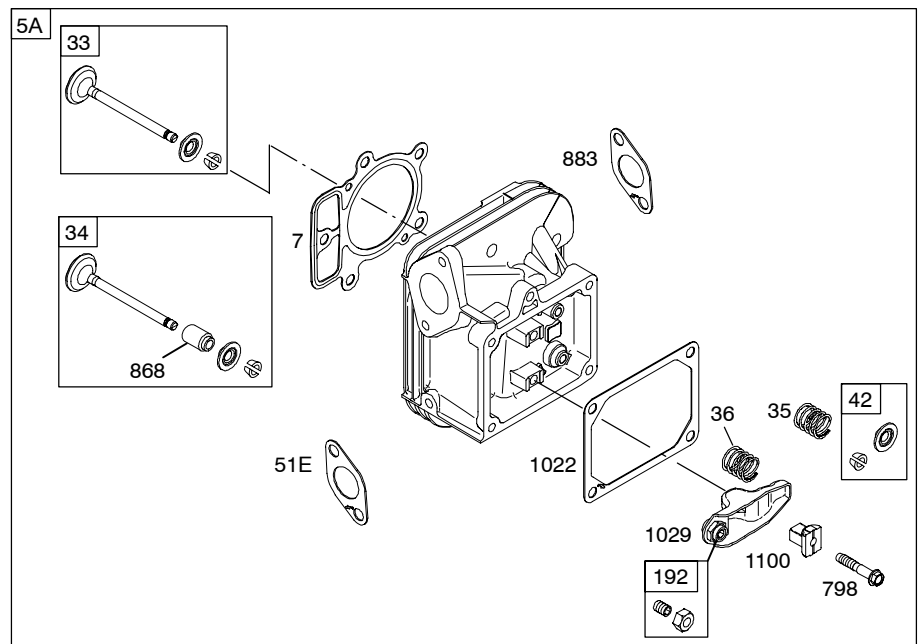

Illustrated Parts List

Model Series

402500

TYPE NUMBERS
0025 through 0365.

TABLE OF CONTENTS

Air Cleaner	5
Alternator	7
Blower Housing	5
Camshaft	2
Carburetor	4
Controls	6
Crankshaft	2
Cylinder	2
Cylinder Head	3
Electric Starter	6
Engine Sump	2
Flywheel	6
Fuel Supply	4
Gasket Set - Engine	4
Gasket Set - Valve	4
Governor Spring	6
Ignition	7
Intake Manifold	3
Kit - Carburetor Overhaul	4
Lubrication	2
Piston, Rings, Connecting Rod	2
Valves	3

1058 OPERATOR'S MANUAL
1330 REPAIR MANUAL

1036 EMISSIONS LABEL

Illustrations cover a range of engines. Parts shown without corresponding text may not be used on your specific engine.

NOTE: All stators use a No. 1119 mounting screw. 