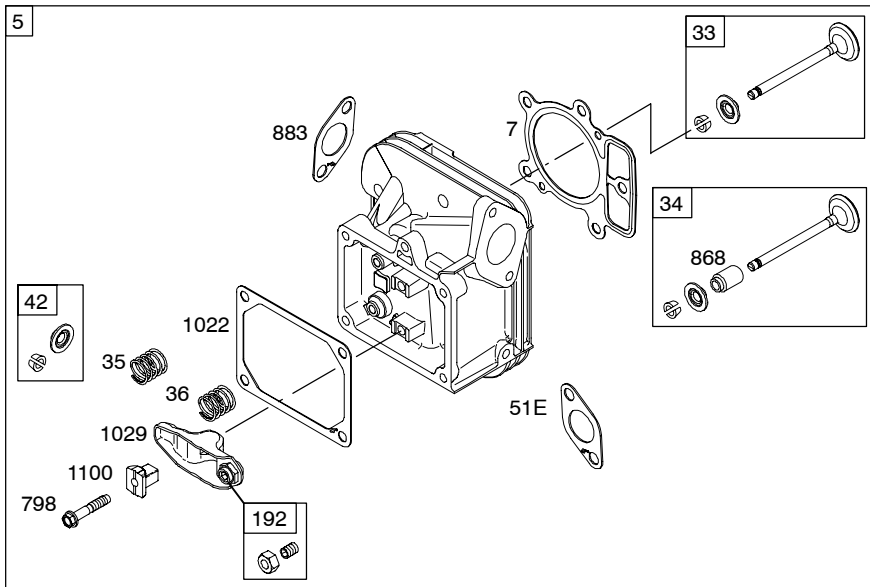

Illustrated Parts List

Model Series

402500

TYPE NUMBERS
0025 through 0365.

TABLE OF CONTENTS

Air Cleaner	5
Alternator	7
Blower Housing	5
Camshaft	2
Carburetor	4
Controls	6
Crankshaft	2
Cylinder	2
Cylinder Head	3
Electric Starter	6
Engine Sump	2
Flywheel	6
Fuel Supply	4
Gasket Set - Engine	4
Gasket Set - Valve	4
Governor Spring	6
Ignition	7
Intake Manifold	3
Kit - Carburetor Overhaul	4
Lubrication	2
Piston, Rings, Connecting Rod	2
Valves	3

1058 OPERATOR'S MANUAL
1330 REPAIR MANUAL

1036 EMISSIONS LABEL

Illustrations cover a range of engines. Parts shown without corresponding text may not be used on your specific engine.

NOTE: All stators use a No. 1119 mounting screw. 