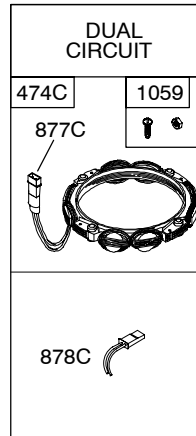

NOTE: All stators use a No. 1119 mounting screw.

NOTE: The proper flywheel part number and/or the alternator magnet size will determine the alternator type or output. See repair instruction manual for additional information.

1119