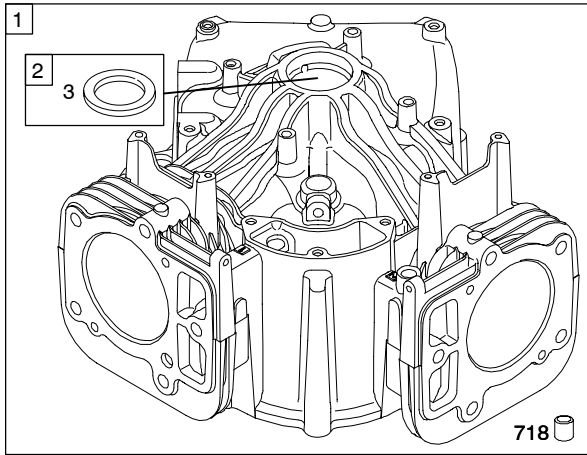

1058 OPERATOR'S MANUAL
1330 REPAIR MANUAL