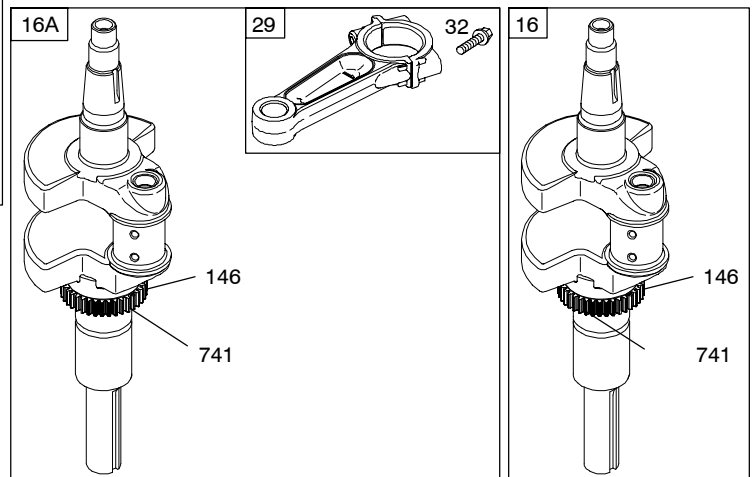

1058 OPERATOR'S MANUAL
1330 REPAIR MANUAL