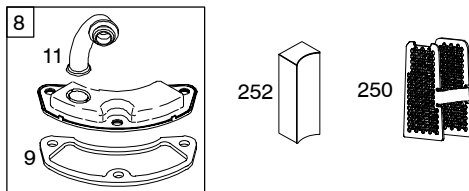

1058 OPERATOR'S MANUAL
1330 REPAIR MANUAL