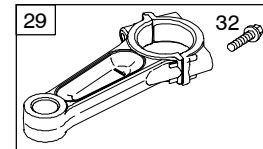

1058 OPERATOR'S MANUAL
1330 REPAIR MANUAL