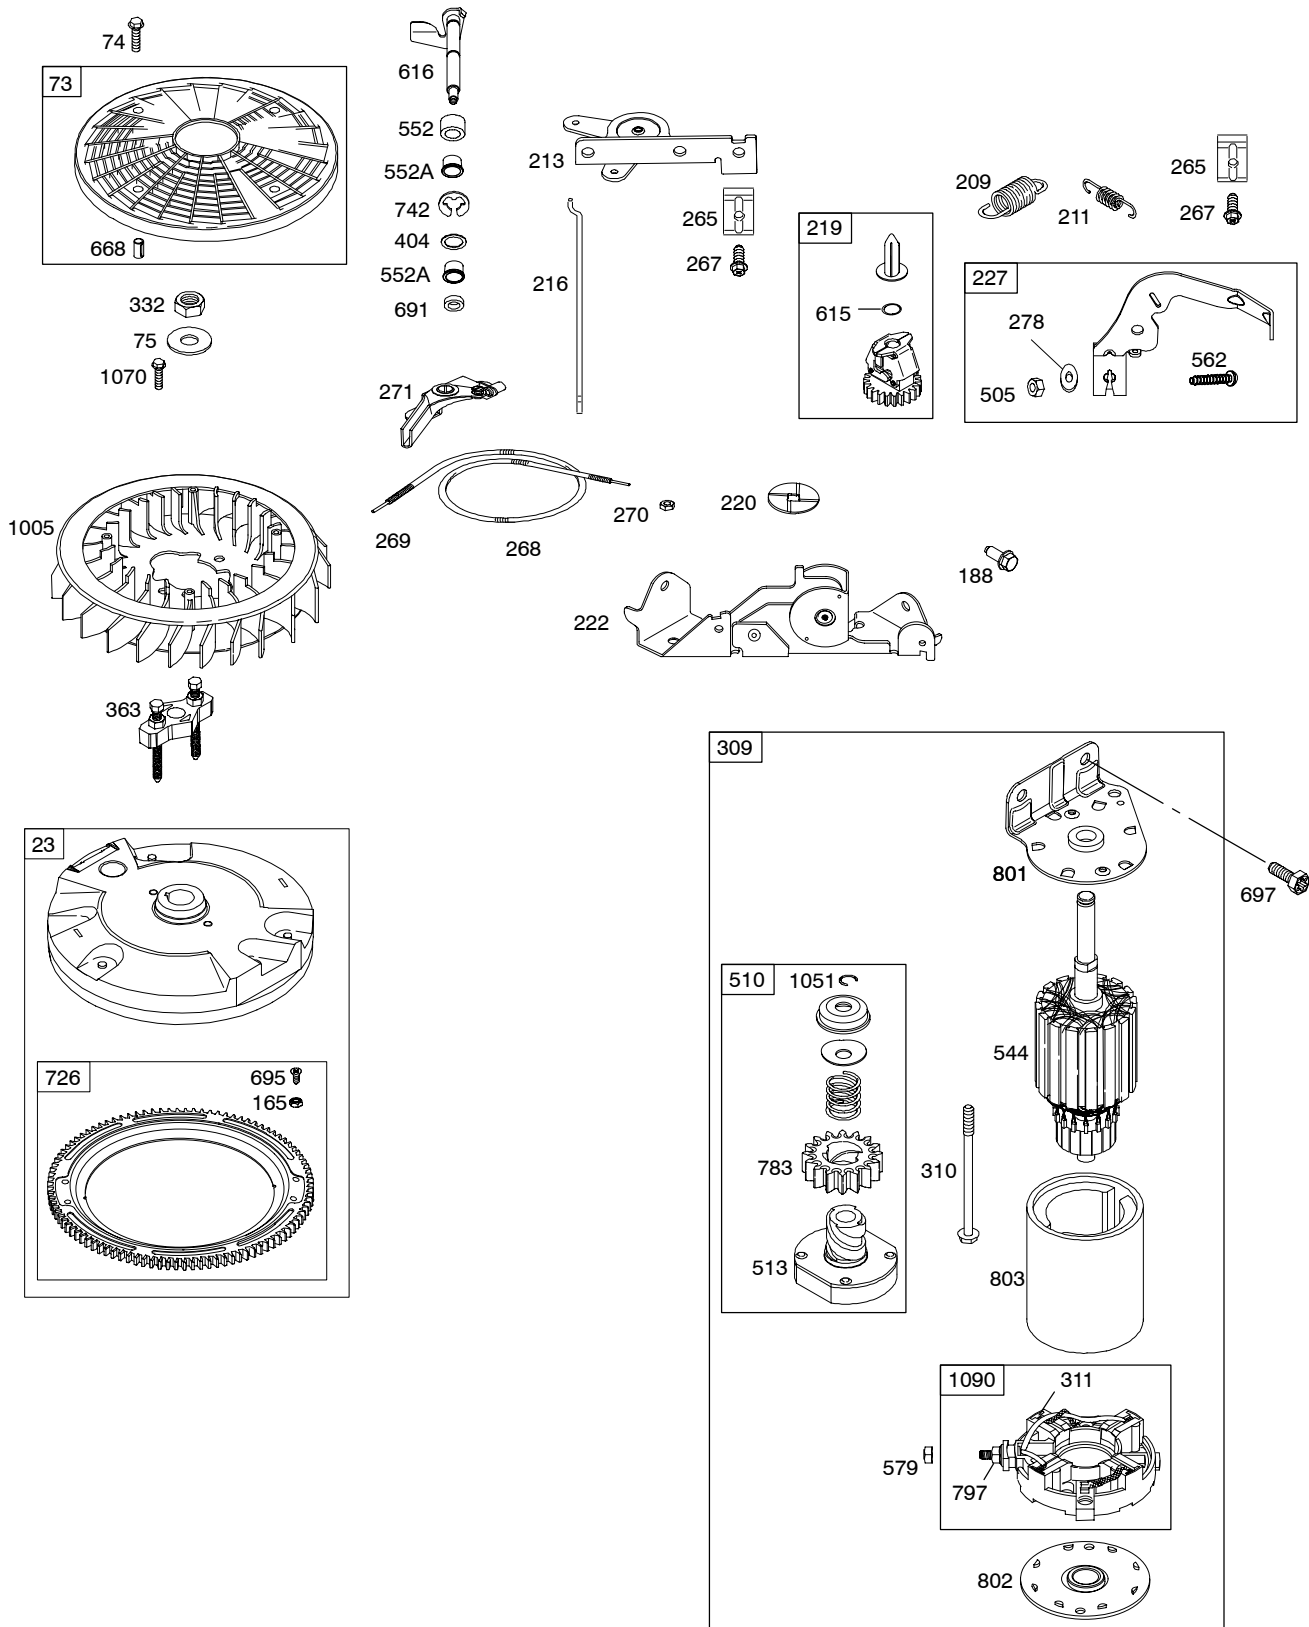

Illustrations cover a range of engines. Parts shown without corresponding text may not be used on your specific engine.