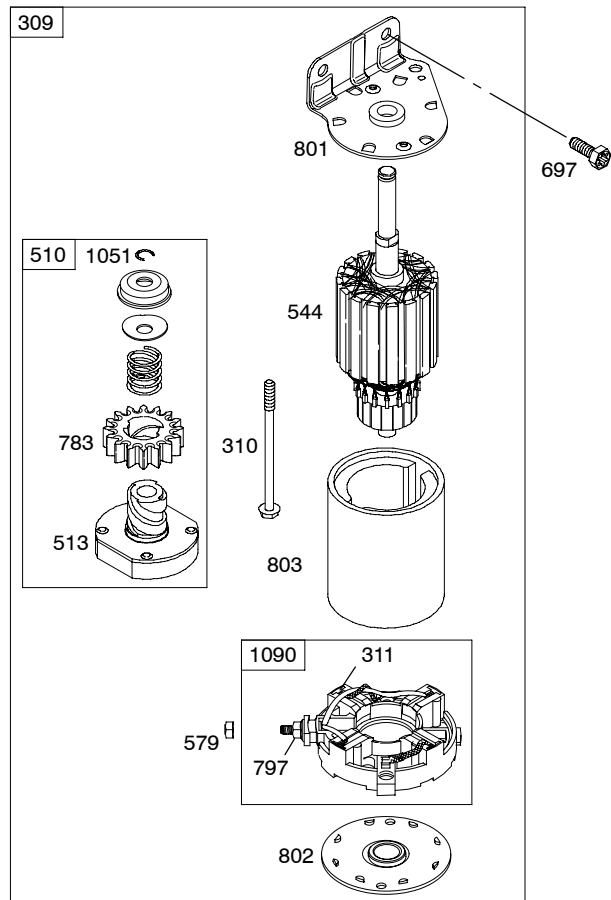

Illustrations cover a range of engines. Parts shown without corresponding text may not be used on your specific engine.
3581-7 Assemblies include all parts shown in frames. 04/26/2007