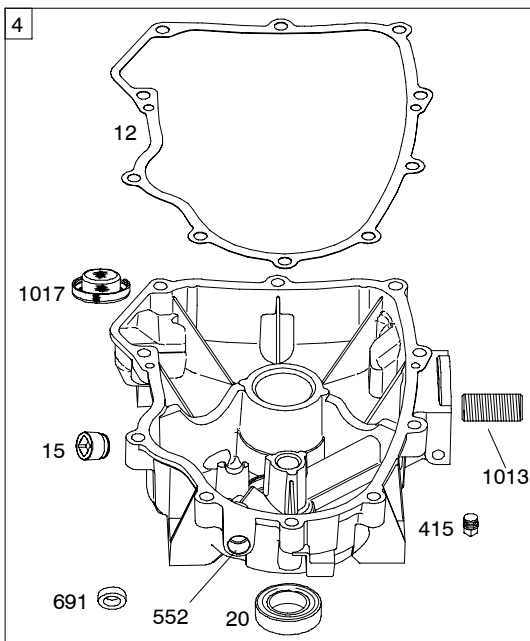

1058 OPERATOR'S MANUAL

1330 REPAIR MANUAL