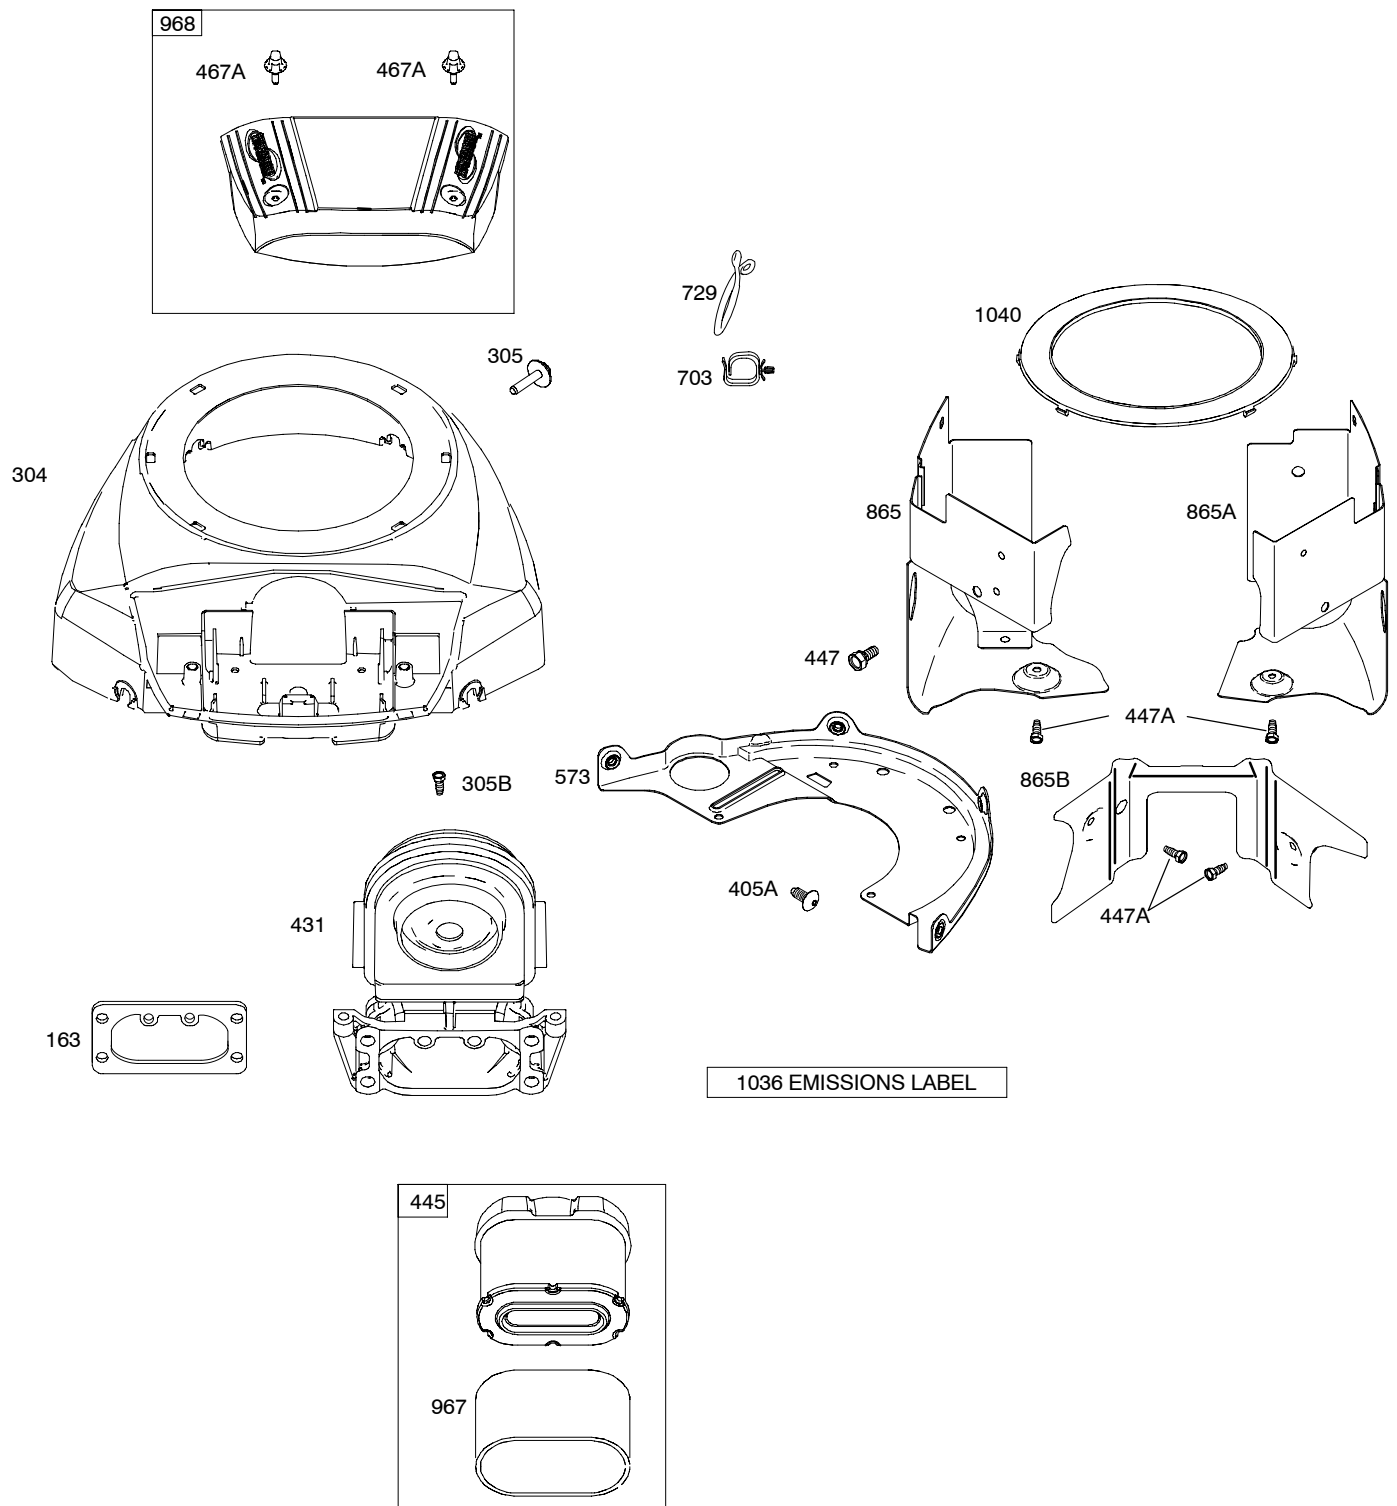

44P700

Illustrations cover a range of engines. Parts shown without corresponding text may not be used on your specific engine.
3581-6 Assemblies include all parts shown in frames.

04/26/2007