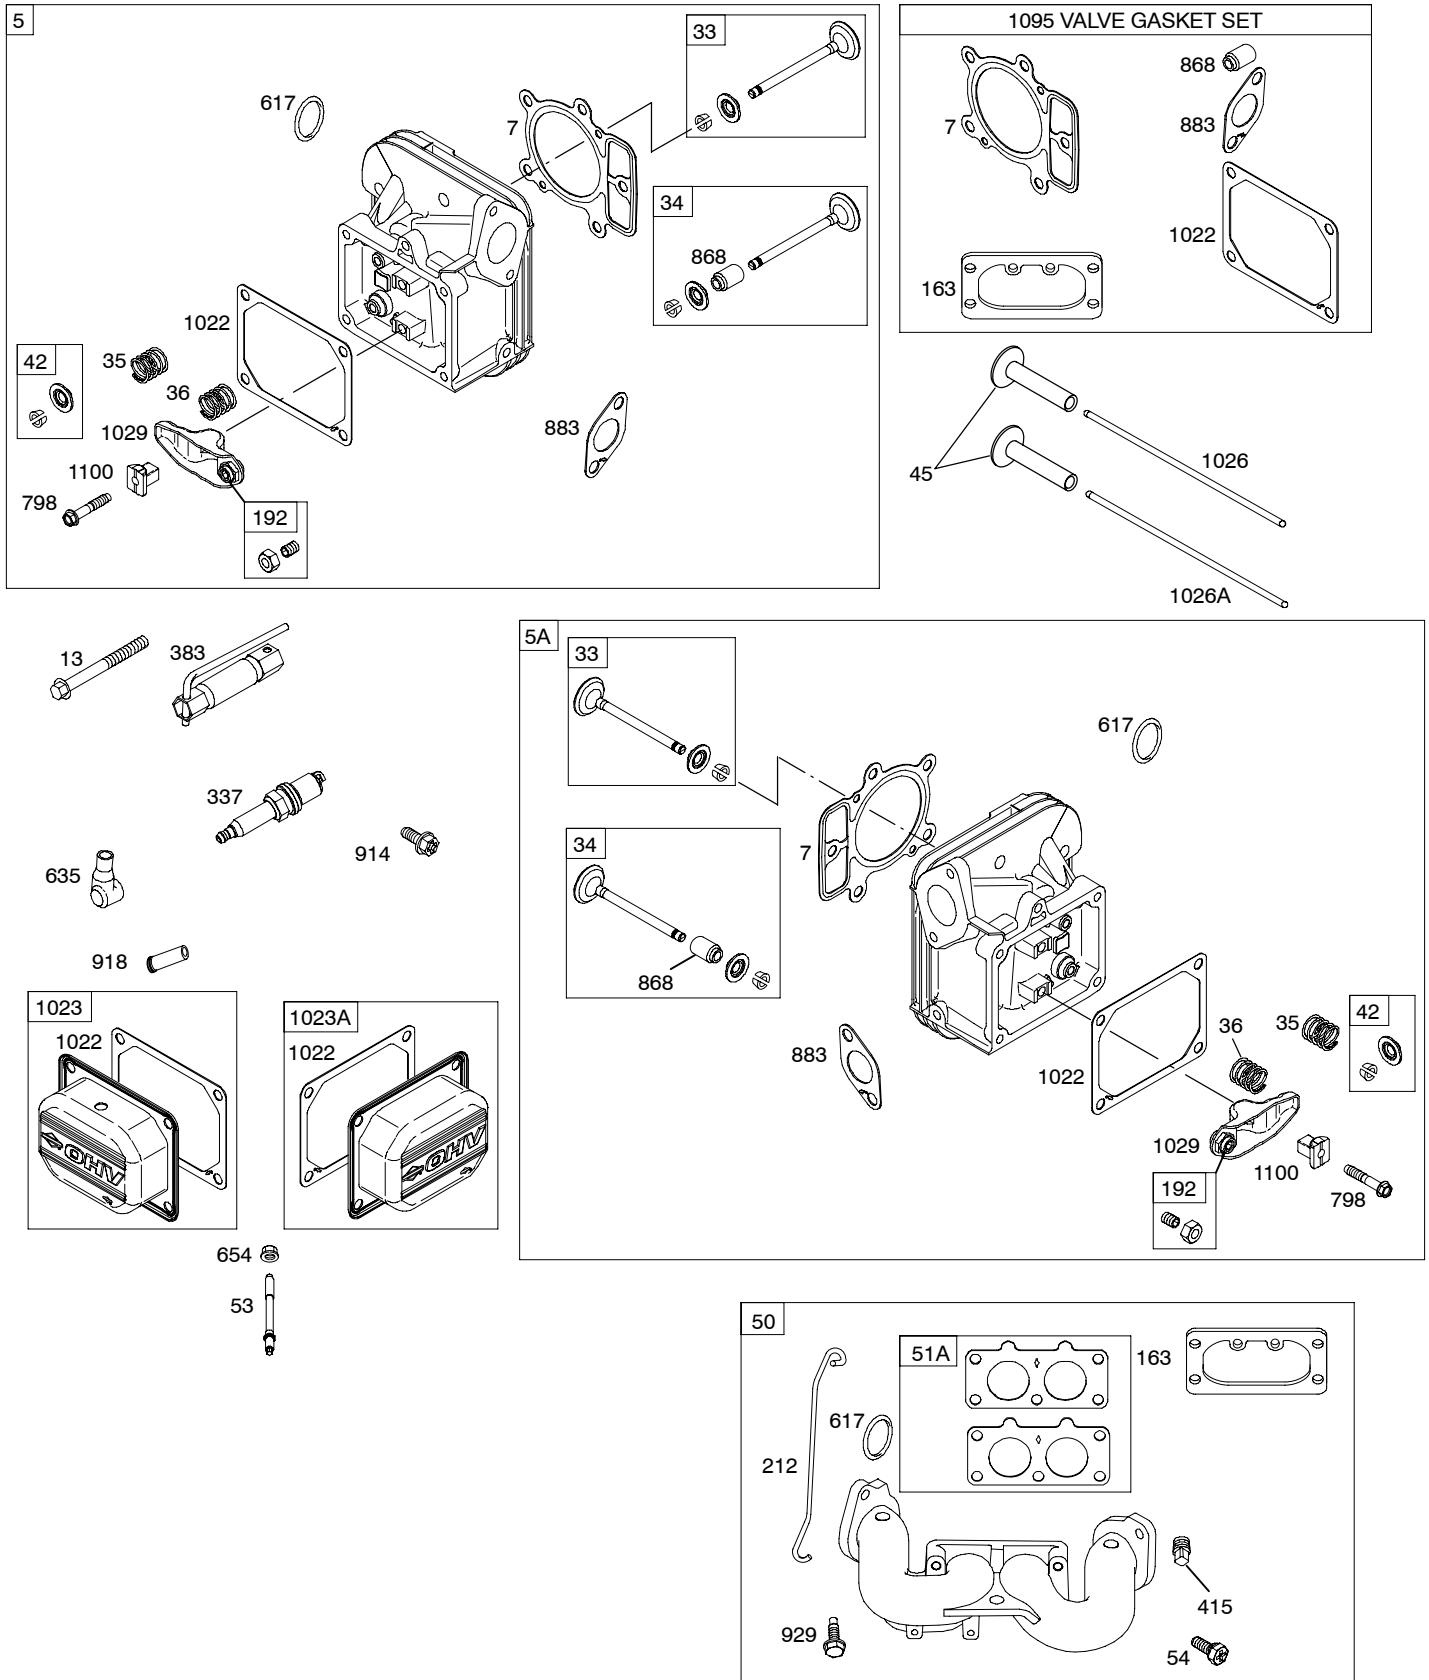

44P700

Illustrations cover a range of engines. Parts shown without corresponding text may not be used on your specific engine.

3581-4

Assemblies include all parts shown in frames.

04/26/2007