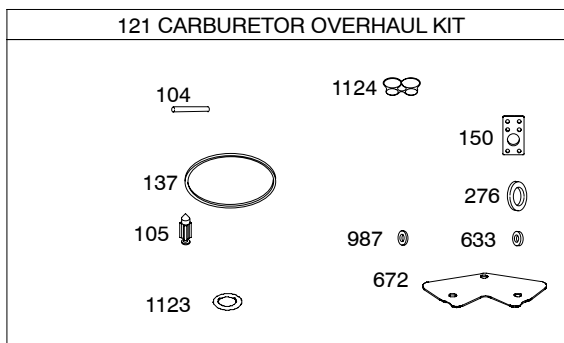

Illustrations cover a range of engines. Parts shown without corresponding text may not be used on your specific engine.