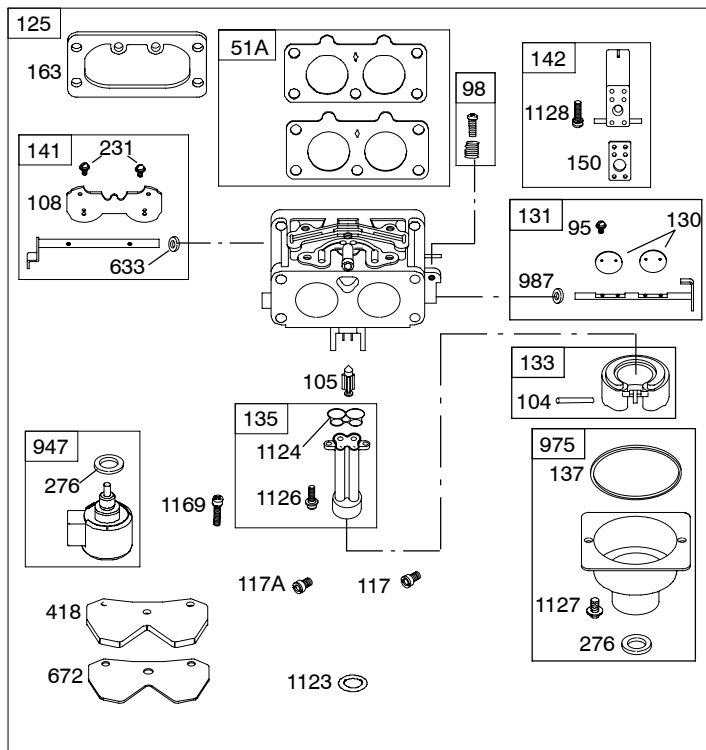

44P700

Illustrated Parts List

Model Series

44P700

TYPE NUMBERS
0016 through 0884.

TABLE OF CONTENTS

Air Cleaner	6
Alternators	8
Blower Housing/Shrouds	6
Camshaft	3
Carburetor	5
Controls	7
Crankshaft	3
Cylinder	2
Cylinder Head	4
Electric Starter	7
Engine Sump	2
Exhaust System	5
Flywheel	7
Ignition	8
Gasket Set - Engine	2
Gasket Set - Valve	4
Lubrication	3
Kit-Carburetor Overhaul	5
Piston, Rings, Connecting Rod	3
Valves	4

1058 OPERATOR'S MANUAL

1330 REPAIR MANUAL

358A ENGINE GASKET SET

Illustrations cover a range of engines. Parts shown without corresponding text may not be used on your specific engine.

Illustrations cover a range of engines. Parts shown without corresponding text may not be used on your specific engine.
3581-3 Assemblies include all parts shown in frames. **04/26/2007**

44P700

Illustrations cover a range of engines. Parts shown without corresponding text may not be used on your specific engine.

3581-4

Assemblies include all parts shown in frames.

04/26/2007

Illustrations cover a range of engines. Parts shown without corresponding text may not be used on your specific engine.

DUAL CIRCUIT		10 - 16 AMP
474C	1059	474B
877C		877B
		
878C		578A
		
<p>NOTE: All stators use a No. 1119 mounting screw. </p> <p>NOTE: The proper flywheel part number and/or the alternator magnet size will determine the alternator type or output. See repair instruction manual for additional information.</p>		<p>526B </p> <p>501B </p>