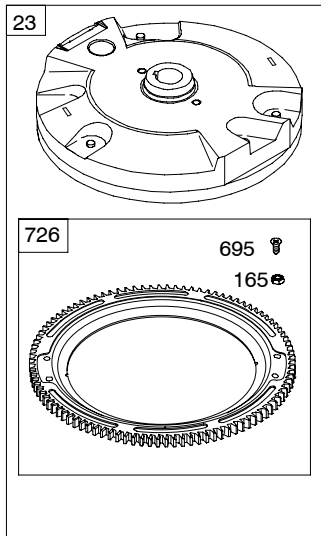

Illustrations cover a range of engines. Parts shown without corresponding text may not be used on your specific engine.
3581-7 Assemblies include all parts shown in frames. 04/26/2007