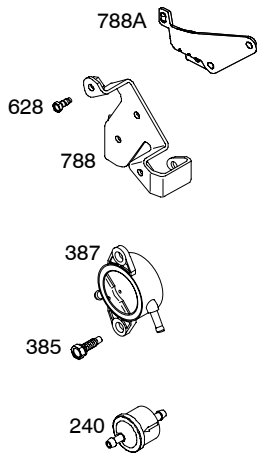

44P700

Illustrated Parts List

Model Series

44P700

TYPE NUMBERS
0016 through 0884.

TABLE OF CONTENTS

Air Cleaner	6
Alternators	8
Blower Housing/Shrouds	6
Camshaft	3
Carburetor	5
Controls	7
Crankshaft	3
Cylinder	2
Cylinder Head	4
Electric Starter	7
Engine Sump	2
Exhaust System	5
Flywheel	7
Ignition	8
Gasket Set - Engine	2
Gasket Set - Valve	4
Lubrication	3
Kit-Carburetor Overhaul	5
Piston, Rings, Connecting Rod	3
Valves	4

1058 OPERATOR'S MANUAL

1330 REPAIR MANUAL

358A ENGINE GASKET SET

Illustrations cover a range of engines. Parts shown without corresponding text may not be used on your specific engine.

Illustrations cover a range of engines. Parts shown without corresponding text may not be used on your specific engine.
3581-3 Assemblies include all parts shown in frames. **04/26/2007**

44P700

Illustrations cover a range of engines. Parts shown without corresponding text may not be used on your specific engine.

3581-4

Assemblies include all parts shown in frames.

04/26/2007

Illustrations cover a range of engines. Parts shown without corresponding text may not be used on your specific engine.

DUAL CIRCUIT		10 - 16 AMP
474C	1059	474B
877C		877B
		
878C		578A
		
<p>NOTE: All stators use a No. 1119 mounting screw. </p> <p>NOTE: The proper flywheel part number and/or the alternator magnet size will determine the alternator type or output. See repair instruction manual for additional information.</p>		<p>526B </p> <p>501B </p>