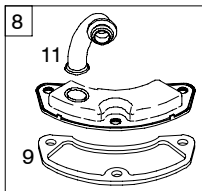

1058 OPERATOR'S MANUAL

1330 REPAIR MANUAL