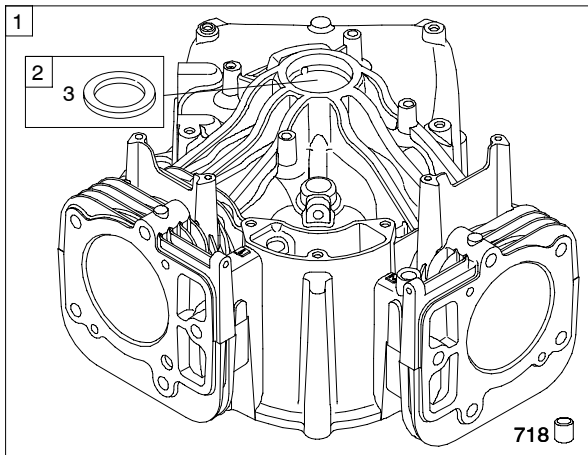

1058 OPERATOR'S MANUAL

1330 REPAIR MANUAL