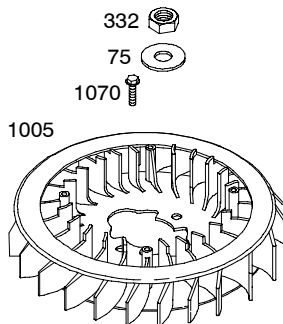

Illustrations cover a range of engines. Parts shown without corresponding text may not be used on your specific engine.
3581-7 Assemblies include all parts shown in frames. 04/26/2007