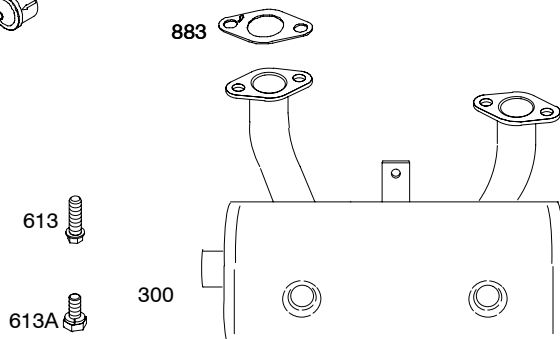

44P700

Illustrations cover a range of engines. Parts shown without corresponding text may not be used on your specific engine.

3581-4

Assemblies include all parts shown in frames.

04/26/2007

Illustrations cover a range of engines. Parts shown without corresponding text may not be used on your specific engine.

DUAL CIRCUIT		10 - 16 AMP
474C	1059	474B
877C		877B
		
878C		578A
		
<p>NOTE: All stators use a No. 1119 mounting screw. </p> <p>NOTE: The proper flywheel part number and/or the alternator magnet size will determine the alternator type or output. See repair instruction manual for additional information.</p>		<p>526B </p> <p>501B </p>