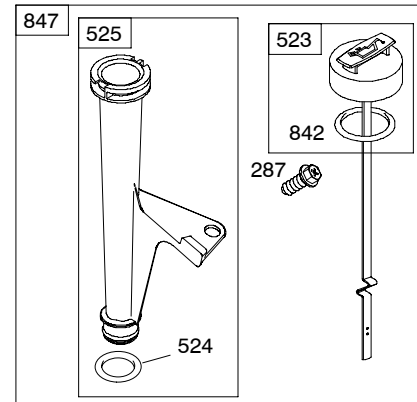

1058 OPERATOR'S MANUAL

1330 REPAIR MANUAL

358A ENGINE GASKET SET

Illustrations cover a range of engines. Parts shown without corresponding text may not be used on your specific engine.

Illustrations cover a range of engines. Parts shown without corresponding text may not be used on your specific engine.
3581-3 Assemblies include all parts shown in frames. **04/26/2007**

DUAL CIRCUIT		10 - 16 AMP
474C	1059	474B
877C		877B
		
878C		578A
		
<p>NOTE: All stators use a No. 1119 mounting screw. </p> <p>NOTE: The proper flywheel part number and/or the alternator magnet size will determine the alternator type or output. See repair instruction manual for additional information.</p>		<p>526B </p> <p>501B </p>