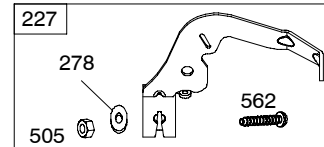

Illustrations cover a range of engines. Parts shown without corresponding text may not be used on your specific engine.
3581-7 Assemblies include all parts shown in frames. 04/26/2007