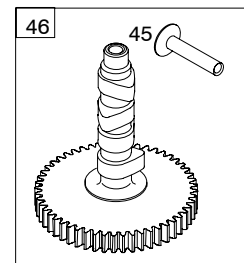

44P700

Illustrated Parts List

Model Series

44P700

TYPE NUMBERS
0016 through 0884.

TABLE OF CONTENTS

Air Cleaner	6
Alternators	8
Blower Housing/Shrouds	6
Camshaft	3
Carburetor	5
Controls	7
Crankshaft	3
Cylinder	2
Cylinder Head	4
Electric Starter	7
Engine Sump	2
Exhaust System	5
Flywheel	7
Ignition	8
Gasket Set - Engine	2
Gasket Set - Valve	4
Lubrication	3
Kit-Carburetor Overhaul	5
Piston, Rings, Connecting Rod	3
Valves	4

1058 OPERATOR'S MANUAL

1330 REPAIR MANUAL

358A ENGINE GASKET SET

Illustrations cover a range of engines. Parts shown without corresponding text may not be used on your specific engine.

Illustrations cover a range of engines. Parts shown without corresponding text may not be used on your specific engine.
3581-3 Assemblies include all parts shown in frames. **04/26/2007**

DUAL CIRCUIT		10 - 16 AMP
474C	1059	474B
877C		877B
		
878C		578A
		
<p>NOTE: All stators use a No. 1119 mounting screw. </p> <p>NOTE: The proper flywheel part number and/or the alternator magnet size will determine the alternator type or output. See repair instruction manual for additional information.</p>		<p>526B </p> <p>501B </p>