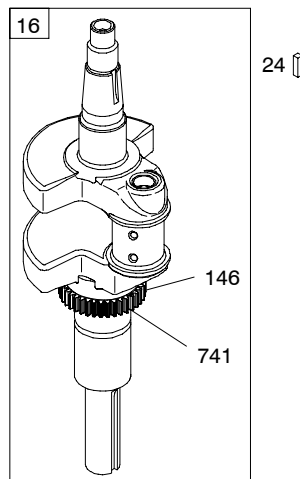

44P700

Illustrated Parts List

Model Series

44P700

TYPE NUMBERS
0016 through 0884.

TABLE OF CONTENTS

Air Cleaner	6
Alternators	8
Blower Housing/Shrouds	6
Camshaft	3
Carburetor	5
Controls	7
Crankshaft	3
Cylinder	2
Cylinder Head	4
Electric Starter	7
Engine Sump	2
Exhaust System	5
Flywheel	7
Ignition	8
Gasket Set - Engine	2
Gasket Set - Valve	4
Lubrication	3
Kit-Carburetor Overhaul	5
Piston, Rings, Connecting Rod	3
Valves	4

1058 OPERATOR'S MANUAL

1330 REPAIR MANUAL

358A ENGINE GASKET SET

Illustrations cover a range of engines. Parts shown without corresponding text may not be used on your specific engine.

Illustrations cover a range of engines. Parts shown without corresponding text may not be used on your specific engine.
3581-3 Assemblies include all parts shown in frames. **04/26/2007**

DUAL CIRCUIT		10 - 16 AMP
474C	1059	474B
877C		877B
		
878C		578A
		
<p>NOTE: All stators use a No. 1119 mounting screw. </p> <p>NOTE: The proper flywheel part number and/or the alternator magnet size will determine the alternator type or output. See repair instruction manual for additional information.</p>		<p>526B </p> <p>501B </p>