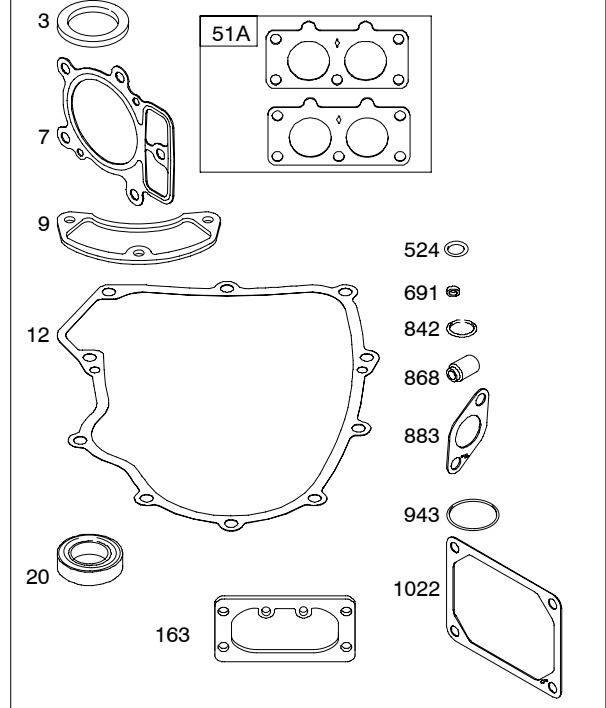

44P700

Illustrated Parts List

Model Series

44P700

TYPE NUMBERS
0016 through 0884.

TABLE OF CONTENTS

Air Cleaner	6
Alternators	8
Blower Housing/Shrouds	6
Camshaft	3
Carburetor	5
Controls	7
Crankshaft	3
Cylinder	2
Cylinder Head	4
Electric Starter	7
Engine Sump	2
Exhaust System	5
Flywheel	7
Ignition	8
Gasket Set - Engine	2
Gasket Set - Valve	4
Lubrication	3
Kit-Carburetor Overhaul	5
Piston, Rings, Connecting Rod	3
Valves	4

1058 OPERATOR'S MANUAL

1330 REPAIR MANUAL

358A ENGINE GASKET SET

Illustrations cover a range of engines. Parts shown without corresponding text may not be used on your specific engine.

Illustrations cover a range of engines. Parts shown without corresponding text may not be used on your specific engine.
3581-3 Assemblies include all parts shown in frames. **04/26/2007**

DUAL CIRCUIT		10 - 16 AMP
474C	1059	474B
877C		877B
		
878C		578A
		
<p>NOTE: All stators use a No. 1119 mounting screw. </p> <p>NOTE: The proper flywheel part number and/or the alternator magnet size will determine the alternator type or output. See repair instruction manual for additional information.</p>		<p>526B </p> <p>501B </p>