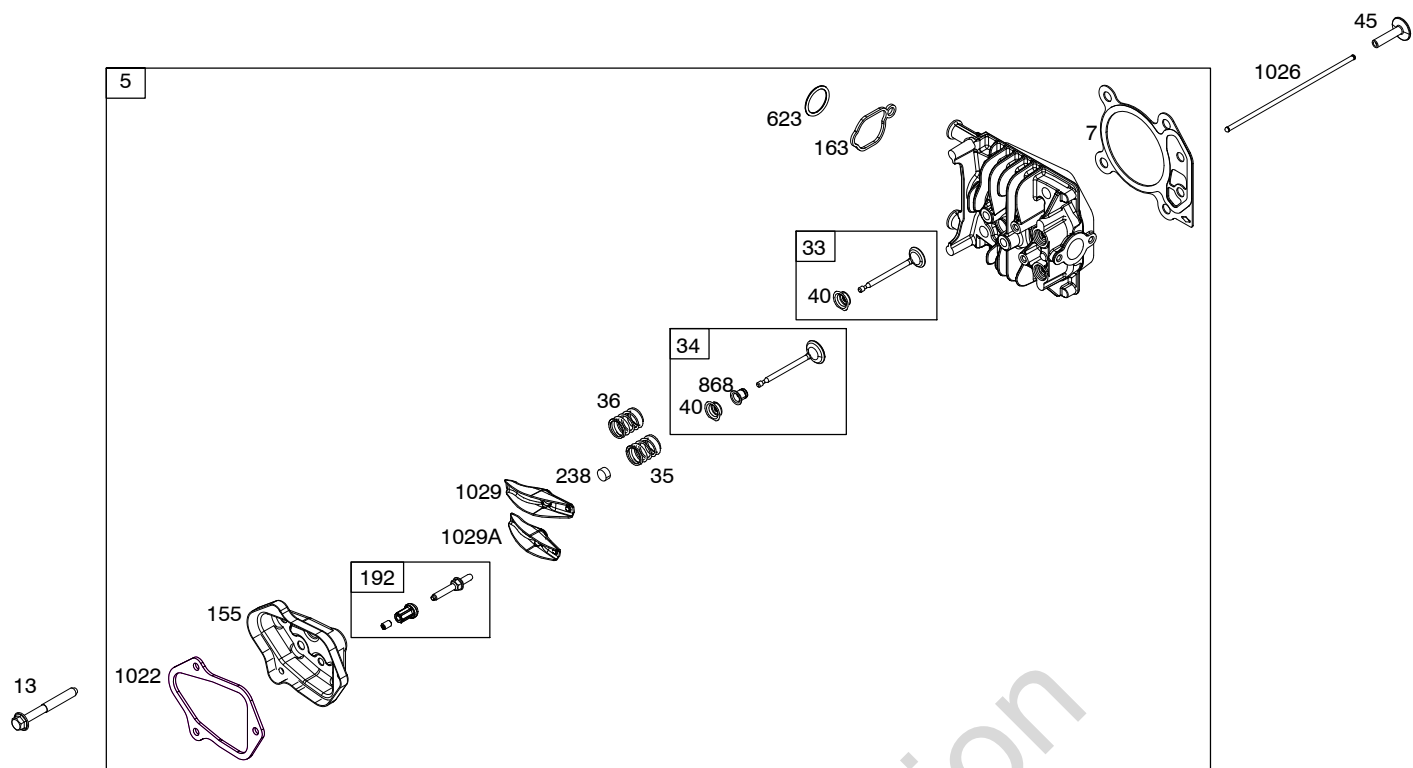

Illustrated Parts List

Model Series

09P700

TYPE NUMBERS
0001 through 0061.

TABLE OF CONTENTS

Air Cleaner	3
Armature	7
Blower Housing	6
Camshaft	2
Carburetor	4
Controls	7
Crankshaft	2
Cylinder	2
Cylinder Head	3
Electrical System	7
Exhaust System	5
Flywheel	6
Fuel Supply	5
Gasket Set	2
Governor Spring	7
Ignition	7
Operator's Manual	2
Piston/Rings/Connecting Rod	2
Rewind Starter	6
Spark Plug	7
Sump	2
Warning Label	2

REQUIRED when replacing parts with warning labels affixed.

1319A WARNING LABEL

REQUIRED when replacing parts with warning labels affixed.

1058 OPERATOR'S MANUAL

1036 EMISSIONS LABEL

358 ENGINE GASKET SET

Illustrations cover a range of engines. Parts shown without text may not be used on your specific engine.