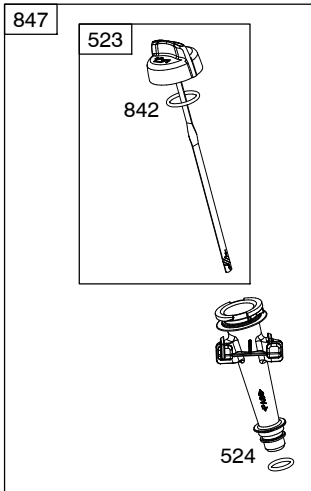

09P700

1319 WARNING LABEL

WARNING

- Read and follow Operating Instructions before running engine.
- Gasoline is flammable. Allow engine to cool at least 2 minutes before refueling.
- Engines emit carbon monoxide, DO NOT run in enclosed area.
- Muffler area temperature may exceed 150°F. Do not touch hot parts.

REQUIRED when replacing parts with warning labels affixed.

1319A WARNING LABEL

REQUIRED when replacing parts with warning labels affixed.

1058 OPERATOR'S MANUAL

1036 EMISSIONS LABEL

358 ENGINE GASKET SET

Illustrations cover a range of engines. Parts shown without text may not be used on your specific engine.