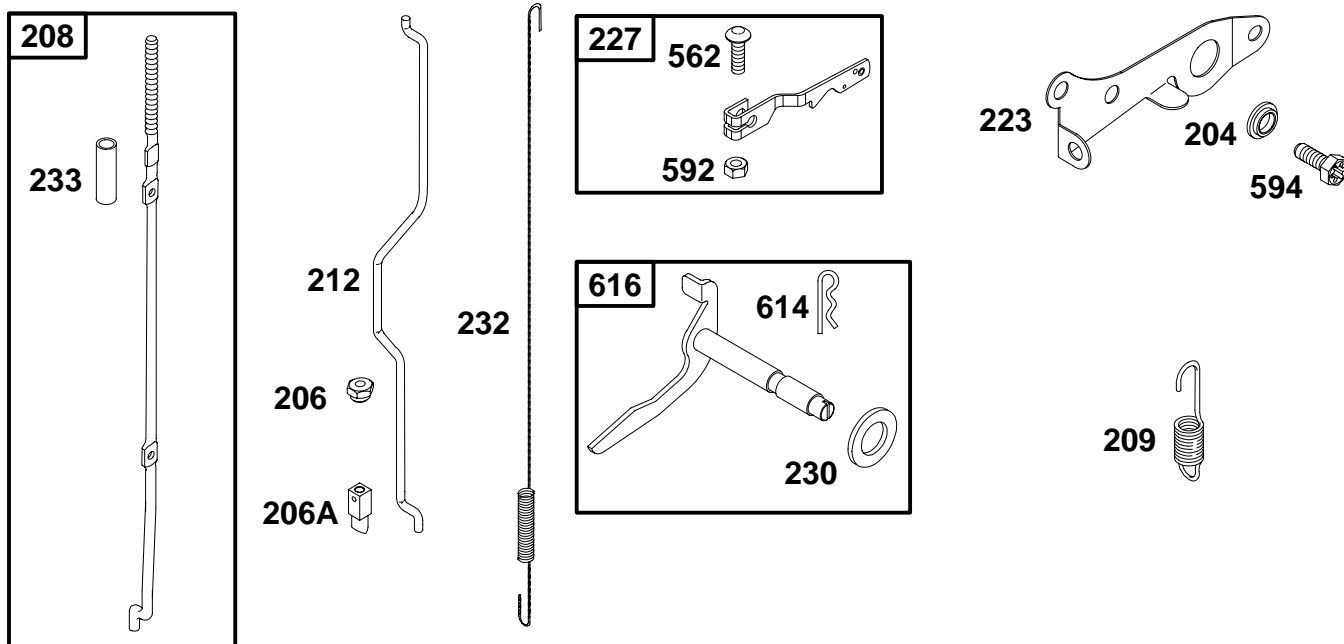

★ Included in Gasket Set—See Ref. No. 291728.

● Included in Carburetor Kit—Part No. 395670.

REF. NO.	PART NO.	DESCRIPTION	REF. NO.	PART NO.	DESCRIPTION	REF. NO.	PART NO.	DESCRIPTION
50	21920	Manifold-Intake	166	394579	Stud-Air Cleaner	642	222271	Cover-Air Cleaner
51	★270684	Gasket-Intake			<b>Note</b>			<b>Note</b>
51A	★27381	Gasket-Intake			295947 Stud-Air Cleaner			497158 Cover-Air Cleaner
123	93415	Screw-Hex.			Used on Type No(s). 0533.			Used on Type No(s). 0533.
164	299504	Pipe-Air Cleaner	445	393957	Filter-Air	643	222272	Retainer-Air Filter
		<b>Note</b>	467	493903	Knob-Air Cleaner			<b>Note</b>
	299694	Pipe-Air Cleaner	535	271794	Filter-Precleaner			280002 Retainer-Air Filter
		Used on Type No(s). 0533.	536	391063	Cleaner-Air			Used on Type No(s). 0533.
165	94289	Nut-Wing						

# 233400 to 233499

REF. NO.	PART NO.	DESCRIPTION	REF. NO.	PART NO.	DESCRIPTION	REF. NO.	PART NO.	DESCRIPTION
204	23849	Collar-Bell Crank	227	291365	Lever-Governor	230	22826	Washer-Flat
206	93422	Nut-Hex.			<b>Note</b>	232	260584	Spring-Link
206A	21772	Nut-Governor Adjusting			298399 Lever-Gov. Used on Type No(s). 1111, 1133, 1136, 1164, 1170, 2520, 2528, 2561, 2580.	233	93879	Spacer
208	393613	Rod-Gov. Control				562	92613	Bolt-Governor Lever
209	26764	Spring-Governor				592	231082	Nut-Hex.
212	26725	Link-Throttle				594	94905	Screw-Torx® Hex.
223	22814	Crank-Bell (Furnished by Equip. Manufacturer.) Used on Type No(s). 0533, 0640.				614	93306	Pin-Cotter
						616	291364	Crank-Governor