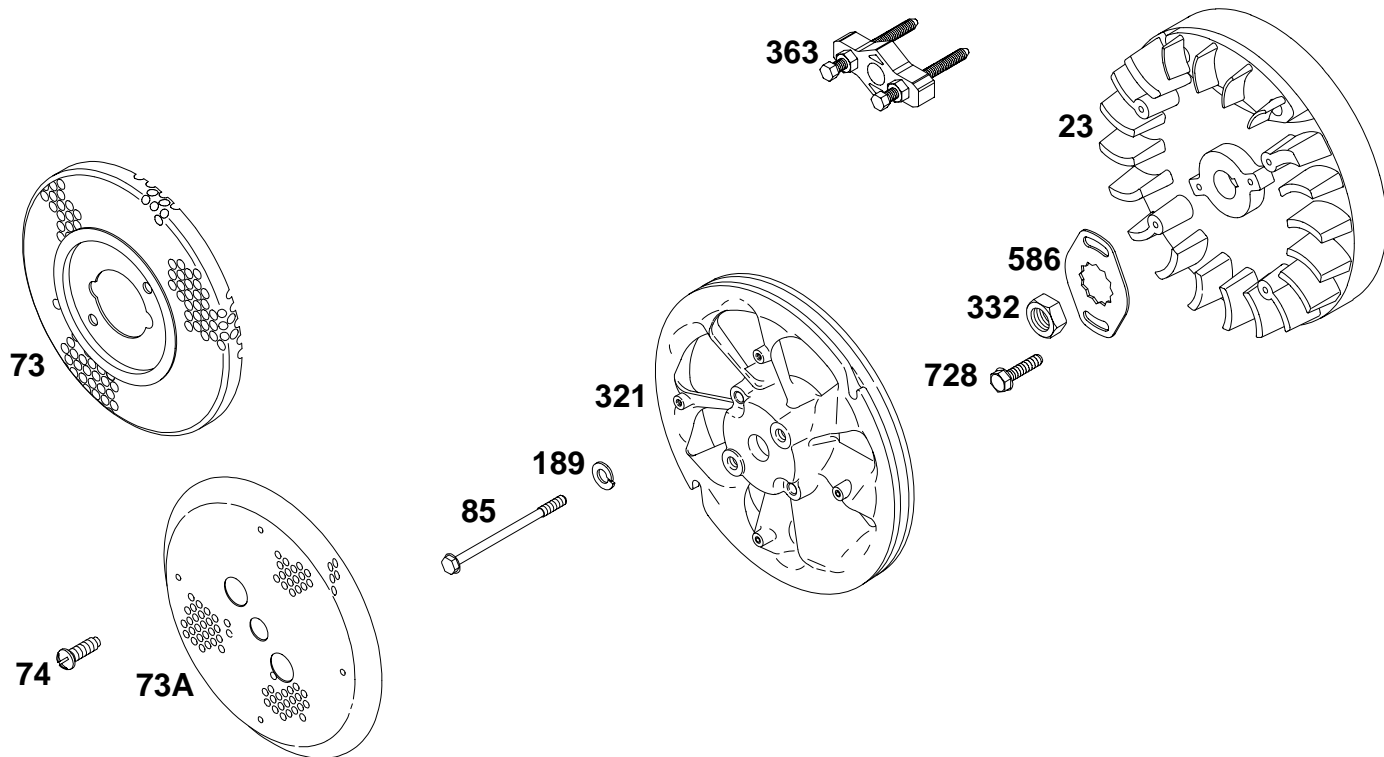

REF. NO.	PART NO.	DESCRIPTION	REF. NO.	PART NO.	DESCRIPTION	REF. NO.	PART NO.	DESCRIPTION
23	395250	Flywheel Note 391116 Flywheel Used on Type No(s). 0652. 298975 Flywheel (Used with Breaker and Condenser.)	73	392349	Screen-Rotating	321	211555	Fan-Booster
			73A	221851	Screen-Rotating	332	230674	Nut-Flywheel
			74	94626	Screw-Phillips	363	19203	Flywheel Puller
			85	91386	Screw-Hex.	586	22906	Locknut
			189	90366	Washer-Lock	728	94627	Screw-Hex.

★ Included in Gasket Set—See Ref. No. 291728.

● Included in Carburetor Kit—Part No. 395670.