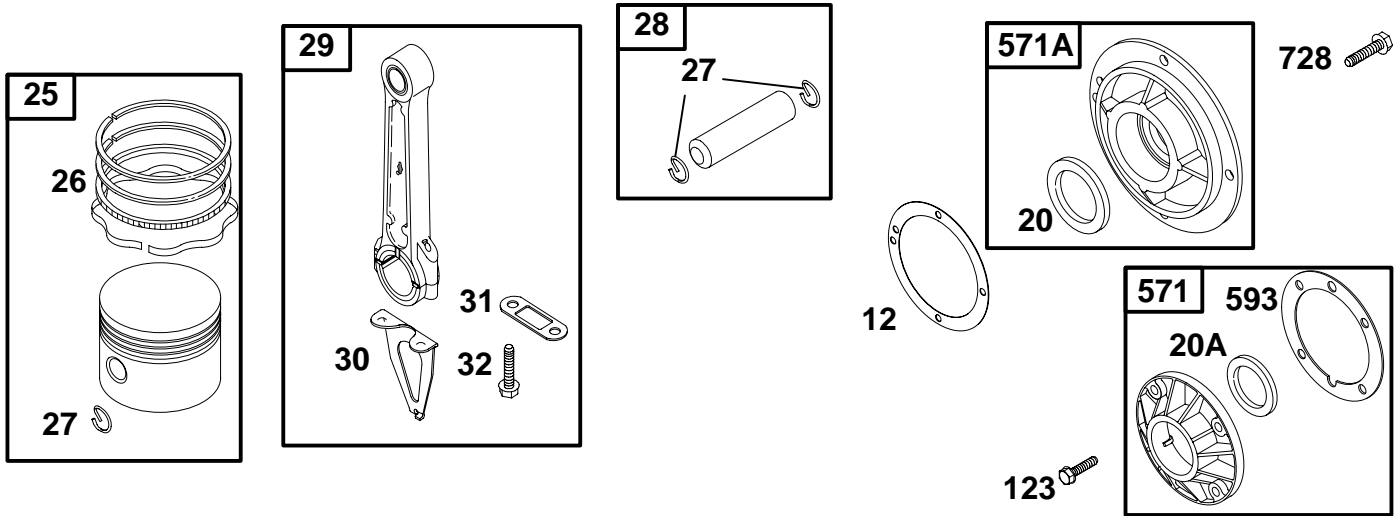

REF. NO.	PART NO.	DESCRIPTION	REF. NO.	PART NO.	DESCRIPTION	REF. NO.	PART NO.	DESCRIPTION
12	★270789	Gasket-Bearing Support	27	68546	Lock-Piston Pin	571A	291665	Support-Bearing (Ball Bearing)
20	★291675	Seal-Oil	28	298401	Pin-Piston (Standard)			Note
20A	★391086	Seal-Oil			Note			291283 Support-Bearing (Plain Bearing)
25	294676	Piston Assembly (Standard)	29	298400	Rod-Connecting (Standard)			Used on Type No(s). 1143.
		Note			Note			291710 Support-Bearing (Ball Bearing)
		294677 Piston Assy. (.010" O.S.)			390304 Rod-Conn. (.020" Undersize)			Used on Type No(s). 0631, 0634, 0638, 0651, 1136, 1144, 1145, 1146, 1153, 1155.
		294678 Piston Assy. (.020" O.S.)	30	220805	Dipper-Conn. Rod	593	★27349	Gasket-Bearing Support (.020" Thick)
		294679 Piston Assy. (.030" O.S.)	31	22946	Lock-Rod Screw			Note
26	292100	Ring Set (Standard)	32	230557	Screw-Conn. Rod			★27374 Gasket-Bearing Support (.005" Thick)
		Note	123	93415	Screw-Hex.			★27375 Gasket-Bearing Support (.009" Thick)
		298746 Ring Set (Chrome Standard)	571	291672	Support-Bearing	728	94627	Screw-Hex.
		292101 Ring Set (.010" O.S.)			Note			
		292102 Ring Set (.020" O.S.)			291662 Support-Bearing			Used on Type No(s). 1143.
		292103 Ring Set (.030" O.S.)						

★ Included in Gasket Set—See Ref. No. 291728.

● Included in Carburetor Kit—Part No. 395670.