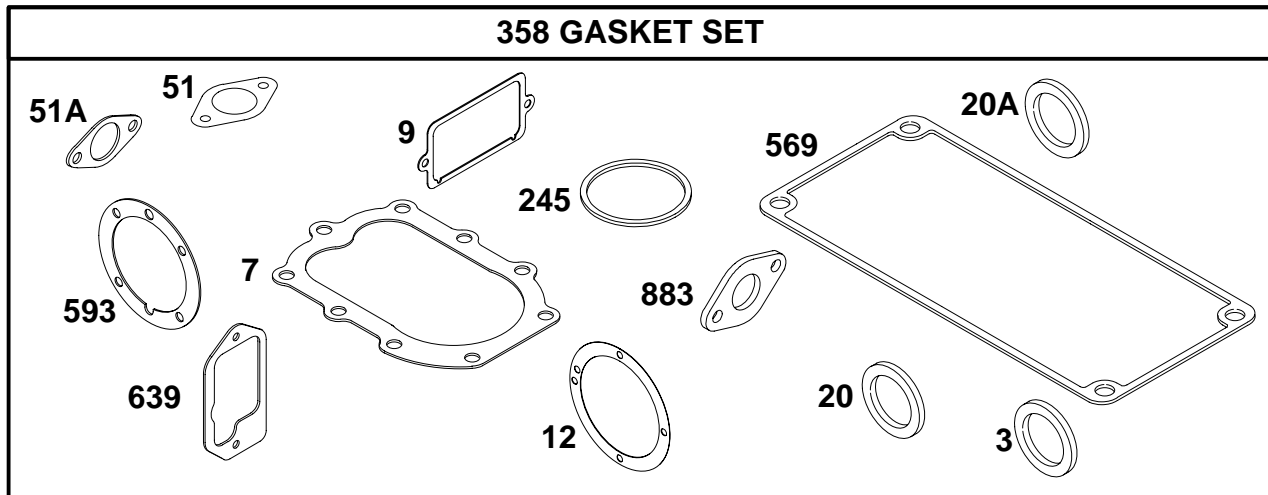

REF. NO.	PART NO.	DESCRIPTION	REF. NO.	PART NO.	DESCRIPTION	REF. NO.	PART NO.	DESCRIPTION
3	★299819	Seal-Oil	104	●230896	Pin-Float Hinge	593	★27349	Gasket-Bearing Support (.020" Thick)
7	★272165	Gasket-Cylinder Head	105	●394681	Valve-Needle	Note ★27374 Gasket-Bearing Support (.005" Thick)		
9	★27803	Gasket-Breather	113	●395208	Nozzle-Carburetor			
12	★270789	Gasket-Cover	114	●68667	Gasket-Nozzle	★27375 Gasket-Bearing Support		
20	★291675	Seal-Oil	118	●99525	Valve-High Speed	639	★270176	Gasket-Breaker Box
20A	★391086	Seal-Oil	121	395670	Carburetor Kit	883	★272293	Gasket-Exhaust
51	★270267	Gasket-Intake	245	★68477	Gasket-Bowl			
51A	★27381	Gasket-Intake	358	291728	Gasket Set			
94	●292681	Valve-Idle Adjustment	569	★27351	Gasket-Base			
102	●27034	Gasket-Carb. Body						

★ Included in Gasket Set-See Ref. No. 291728.

● Included in Carburetor Kit-Part No. 395670.