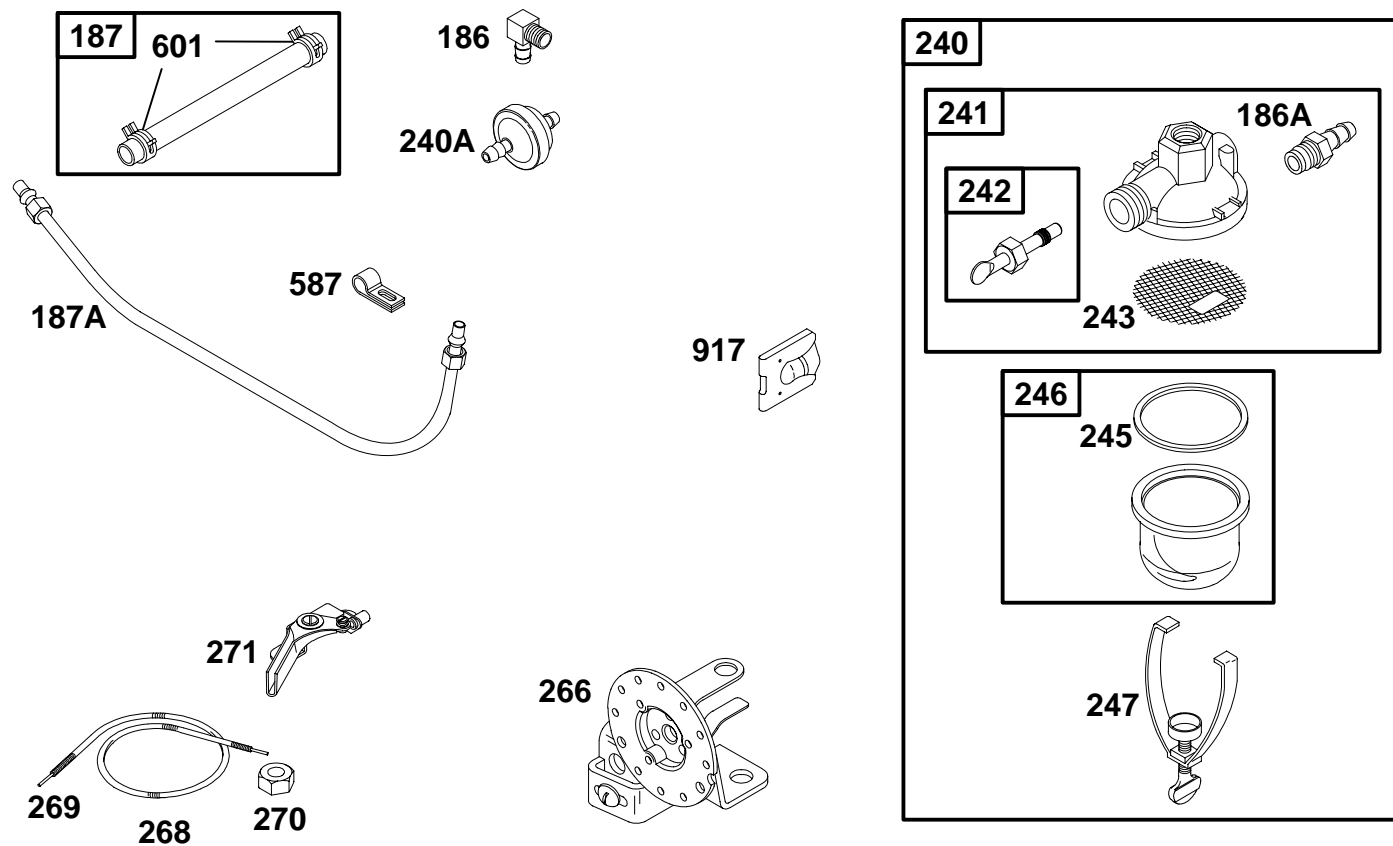

# 233400 to 233499

REF. NO.	PART NO.	DESCRIPTION	REF. NO.	PART NO.	DESCRIPTION	REF. NO.	PART NO.	DESCRIPTION
204	23849	Collar-Bell Crank	227	291365	Lever-Governor	230	22826	Washer-Flat
206	93422	Nut-Hex.			<b>Note</b>	232	260584	Spring-Link
206A	21772	Nut-Governor Adjusting			298399 Lever-Gov. Used on Type No(s). 1111, 1133, 1136, 1164, 1170, 2520, 2528, 2561, 2580.	233	93879	Spacer
208	393613	Rod-Gov. Control				562	92613	Bolt-Governor Lever
209	26764	Spring-Governor				592	231082	Nut-Hex.
212	26725	Link-Throttle				594	94905	Screw-Torx® Hex.
223	22814	Crank-Bell (Furnished by Equip. Manufacturer.) Used on Type No(s). 0533, 0640.				614	93306	Pin-Cotter
						616	291364	Crank-Governor

★ Included in Gasket Set-See Ref. No. 291728.

● Included in Carburetor Kit-Part No. 395670.

REF. NO.	PART NO.	DESCRIPTION	REF. NO.	PART NO.	DESCRIPTION	REF. NO.	PART NO.	DESCRIPTION
186	67218	Connector-Hose (For Flexible Tubing.) ———— <b>Note</b> ———— 63377 Connector-Hose (For Metal Fuel Pipe.)			———— <b>Note</b> ———— 89248 Line-Fuel (Metal, 2 1/4" Long) 92655 Tee/Fuel Pipe Used on Type No(s). 0638, 0643, 0647, 0648, 2027, 2031.			———— <b>Note</b> ———— 99909 Cover-Filter (Used With Metal Fuel Line)
186A	230318	Connector-Hose ———— <b>Note</b> ———— 231238 Connector-Hose (For Metal Fuel Line)			231282 Connector-Hose Used on Type No(s). 0650, 0652, 1131, 1135, 1137, 1146, 1149, 1150, 2527.	242	295913	Valve-Shut-Off
187	296004	Line-Fuel (Cut to Required Length)				243	22547	Screen-Filter
187A	291704	Line-Fuel (Metal 18" Long)	240	393169	Filter-Fuel	245	★68477	Gasket-Bowl
			240A	298090	Filter-Fuel	246	298683	Bowl-Filter
			241	296005	Cover-Filter (Used With Flexible Fuel Line)	247	99665	Yoke-Bowl
						266	494554	Control-Throttle
						268	65616	Casing-Wire (Cut to Required Length)
						269	26633	Wire-Control (Cut to Required Length)
						270	63426	Locknut-Casing
						271	290568	Lever-Control
						587	220162	Clamp-Cable
						601	93053	Clamp-Hose
						917	223271	Handle-Shutoff