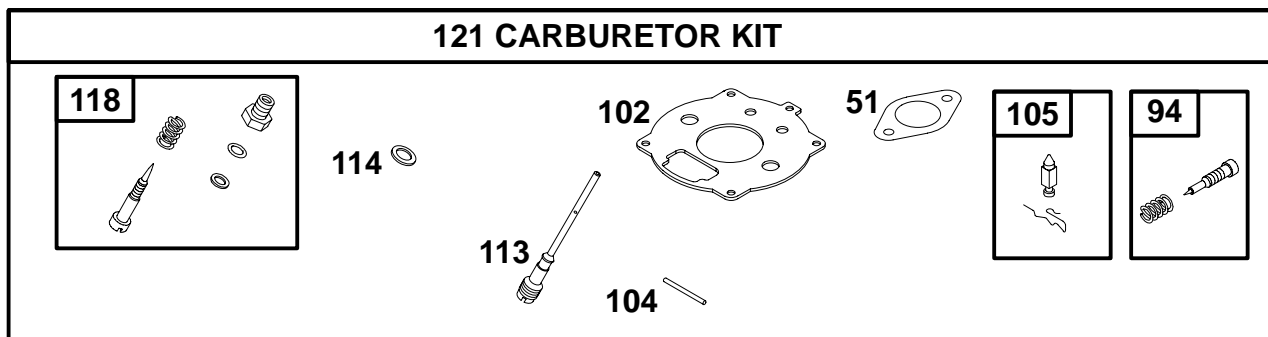

REF. NO.	PART NO.	DESCRIPTION	REF. NO.	PART NO.	DESCRIPTION	REF. NO.	PART NO.	DESCRIPTION
3	★299819	Seal-Oil	104	●230896	Pin-Float Hinge	593	★27349	Gasket-Bearing Support (.020" Thick)
7	★272165	Gasket-Cylinder Head	105	●394681	Valve-Needle	Note ★27374 Gasket-Bearing Support (.005" Thick)		
9	★27803	Gasket-Breather	113	●395208	Nozzle-Carburetor			
12	★270789	Gasket-Cover	114	●68667	Gasket-Nozzle	★27375 Gasket-Bearing Support		
20	★291675	Seal-Oil	118	●99525	Valve-High Speed	639	★270176	Gasket-Breaker Box
20A	★391086	Seal-Oil	121	395670	Carburetor Kit	883	★272293	Gasket-Exhaust
51	★270267	Gasket-Intake	245	★68477	Gasket-Bowl			
51A	★27381	Gasket-Intake	358	291728	Gasket Set			
94	●292681	Valve-Idle Adjustment	569	★27351	Gasket-Base			
102	●27034	Gasket-Carb. Body						

★ Included in Gasket Set-See Ref. No. 291728.

● Included in Carburetor Kit-Part No. 395670.