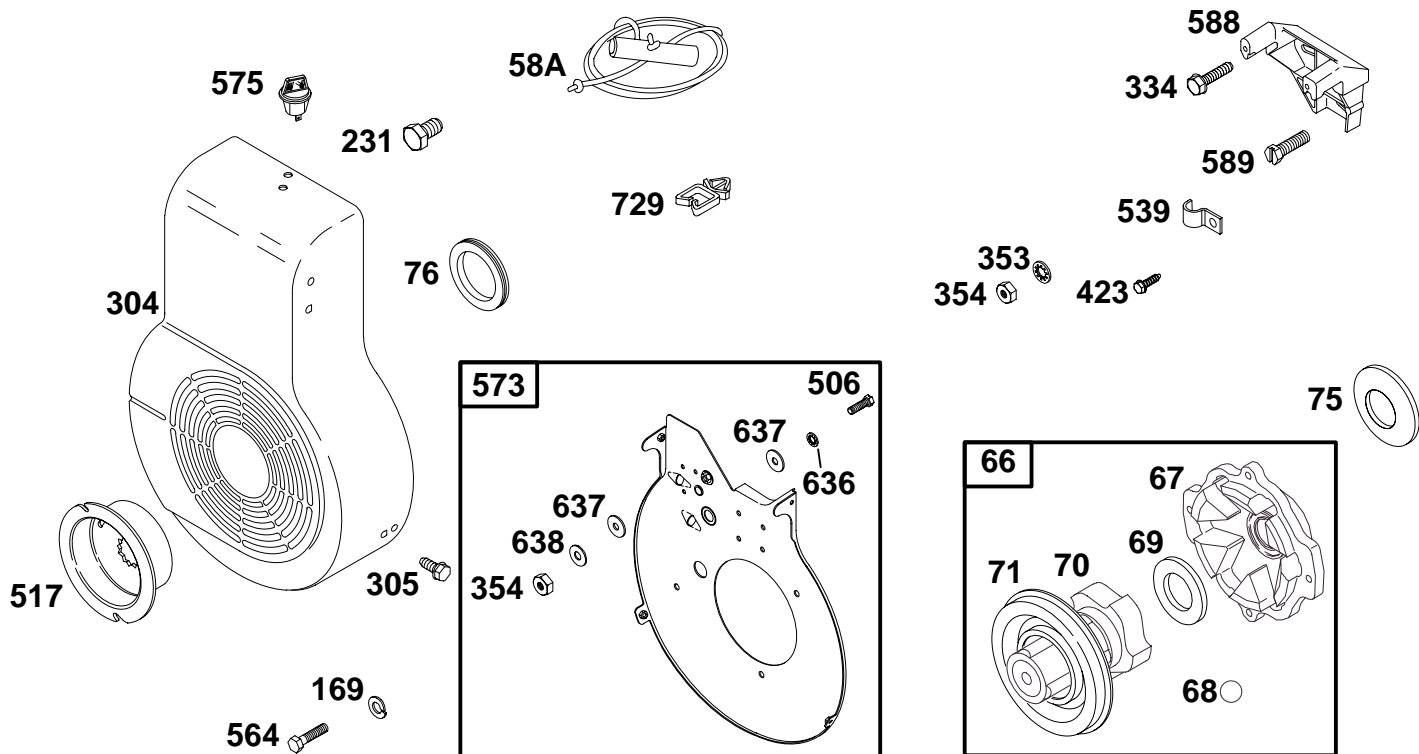

233400 to 233499

REF. NO.	PART NO.	DESCRIPTION	REF. NO.	PART NO.	DESCRIPTION	REF. NO.	PART NO.	DESCRIPTION
37	223264	Guard-Flywheel Used on Type No(s). 1139, 1156, 1162.	304	291407	Housing-Blower Note 294698 Housing-Blower Used on Type No(s). 0533, 1130, 1147.	353	92791	Washer-Lock
58A	69932	Rope-Starter				354	90576	Nut-Hex.
66	393127	Clutch-Starter				423	93410	Screw-Hex.
67	261455	Housing-Clutch				506	90072	Screw-Slotted
68	63770	Ball-Clutch				517	22809	Pulley-Rope Starter
69	66718	Washer				539	221340	Clamp-Ignition Cable
70	298799	Ratchet-Clutch				564	92980	Screw-Hex.
71	394506	Cover-Ratchet				573	298159	Plate-Back
75	222511	Washer-Flywheel				575	396691	Switch-Rotary
76	68238	Seal				588	211440	Bracket-Armature
169	90832	Washer-Lock				589	93473	Screw-Hex.
231	93042	Screw-Hex.	305	94786	Screw-Hex. (Low Profile)	636	92864	Washer-Lock
			334	94731	Screw-Hex.	637	66154	Washer-Fiber
						638	26404	Washer-Flat
						729	280590	Clip-Wire

★ Included in Gasket Set-See Ref. No. 291728.

● Included in Carburetor Kit-Part No. 395670.