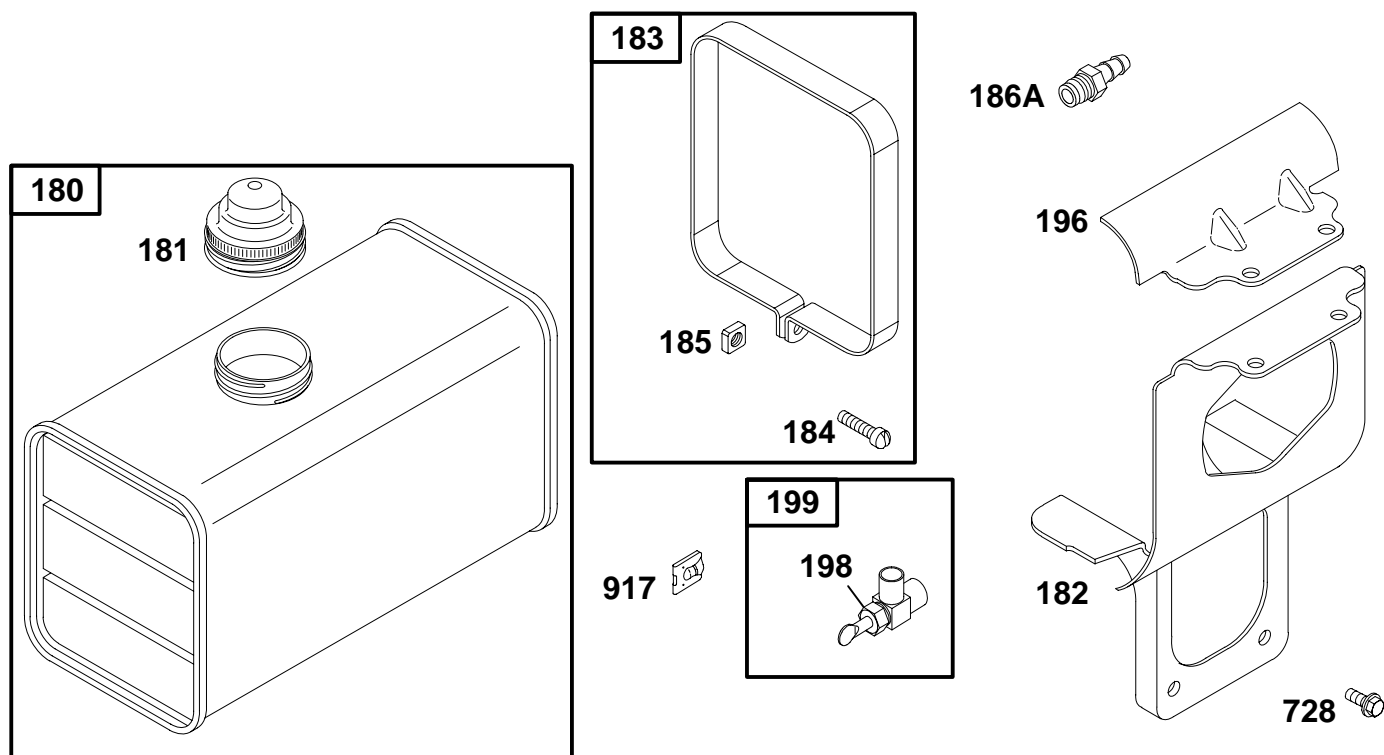

233400 to 233499

REF. NO.	PART NO.	DESCRIPTION	REF. NO.	PART NO.	DESCRIPTION	REF. NO.	PART NO.	DESCRIPTION
180	291488	Tank-Fuel (6 Quart) Note 291513 Tank-Fuel (Gasoline-Kerosene) Used on Type No(s). 0638, 0643, 0647, 0648, 0650, 0652, 1131, 1135, 1137, 1146, 1149, 1150, 2027, 2031, 2527, 2531. 292415 Tank-Fuel (8 Quart) Used on Type No(s). 0533, 0639, 0640, 1134, 1141.	181	392305	Cap-Fuel Tank (Metal)	196	22907	Bracket-Fuel Tank
			182	22813	Bracket-Fuel Tank	198	293934	Screw-Shut-Off
			183	291490	Strap-Fuel Tank	199	297563	Valve-Shut Off
			184	91257	Screw-Slotted	728	94627	Screw-Hex.
			185	90970	Nut-Square	917	223271	Handle-Shut-Off Valve
			186A	230318	Connector-Hose (Used With Flexible Fuel Pipe) Note 231238 Connector-Hose (For Metal Fuel Line)			

★ Included in Gasket Set-See Ref. No. 291728.

● Included in Carburetor Kit-Part No. 395670.