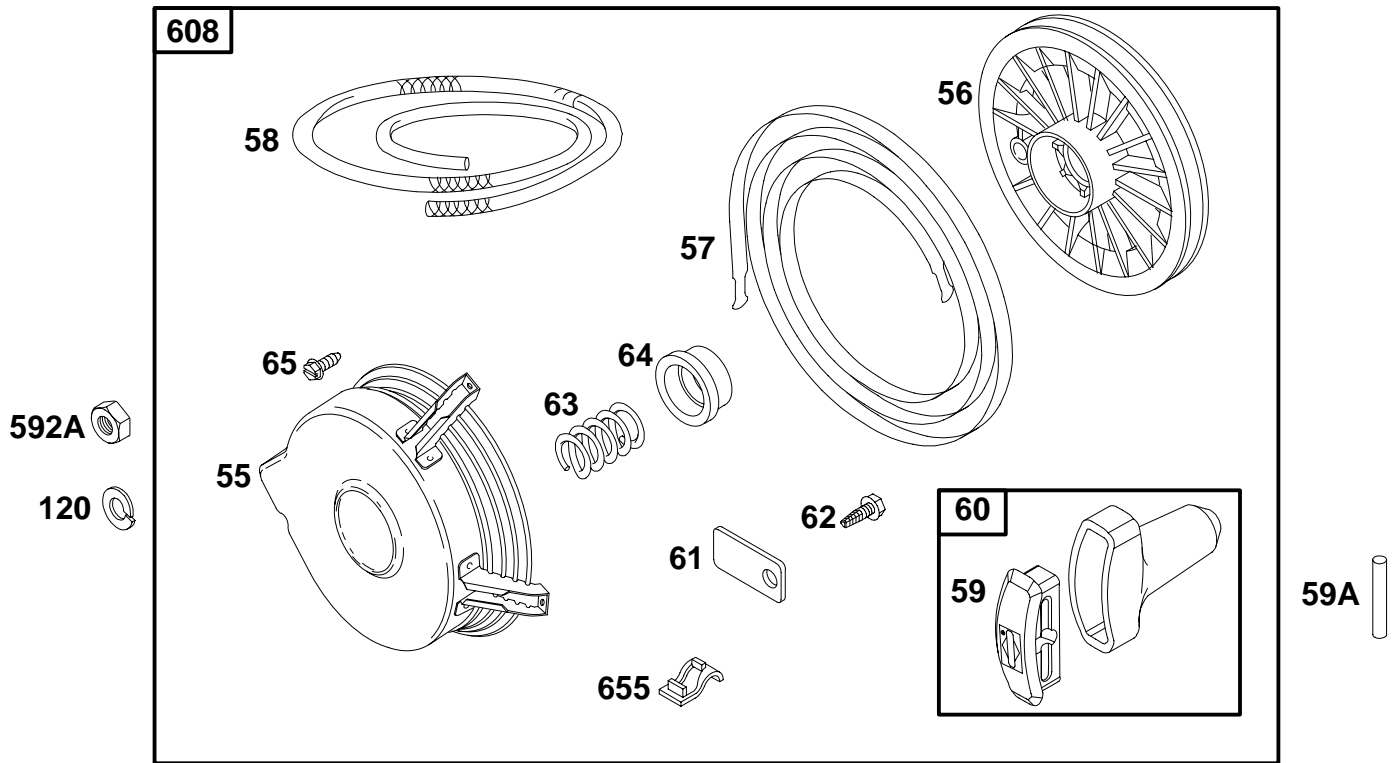

REF. NO.	PART NO.	DESCRIPTION	REF. NO.	PART NO.	DESCRIPTION	REF. NO.	PART NO.	DESCRIPTION
55	394229	Housing-Rewind Starter	58	66884	Rope-Starter (63" Long) (For Use With Plastic Pulley)	59	490653	Insert-Grip
56	392630	Pulley-Starter (Includes 63" Rope)			(If Longer Rope is Required, Order 66894 and Cut to Required Length)	59A	230228	Pin-Starter Grip
57	490179	Spring-Rewind Starter				60	490652	Grip-Starter Rope
						61	68848	Bumper-Starter Pulley
						62	93254	Screw-Hex.
						63	260414	Spring-Ratchet
						64	231118	Adapter-Spring
						65	94694	Screw-Slotted Hex.
						608	392677	Starter-Rewind
						655	222598	Anchor-Spring

★ Included in Gasket Set-See Ref. No. 291728.

● Included in Carburetor Kit-Part No. 395670.