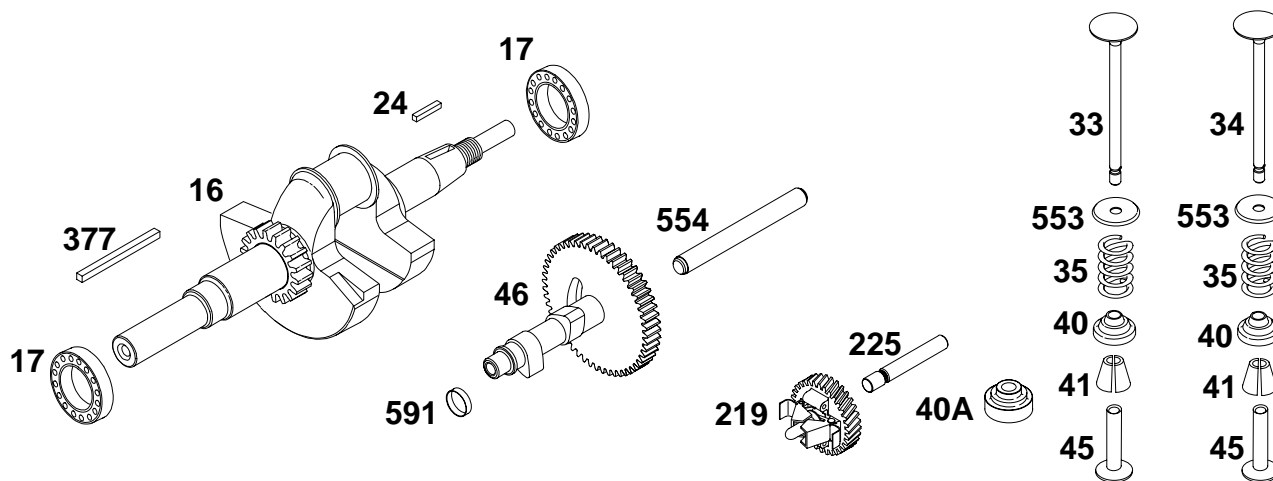

233400 to 233499

REF. NO.	PART NO.	DESCRIPTION	REF. NO.	PART NO.	DESCRIPTION	REF. NO.	PART NO.	DESCRIPTION		
16	260761	Crankshaft Note 260134 Crankshaft Used on Type No(s). 0631. 260760 Crankshaft Used on Type No(s). 0632, 0638, 0650, 0651, 1137, 1138, 1144, 1153, 1155, 2021, 2521. 260762 Crankshaft Used on Type No(s). 0634, 0642, 1136, 2026, 2526. 260763 Crankshaft Used on Type No(s). 0643, 0647, 1146, 1149, 2024, 2524. 260764 Crankshaft Used on Type No(s). 0533, 0616, 0641, 0644, 0646, 1116, 1133, 1142, 1148, 1151, 1156, 2030, 2031, 2530, 2531.			260765 Crankshaft Used on Type No(s). 2040, 2540. 260804 Crankshaft Used on Type No(s). 2022, 2522. 260807 Crankshaft Used on Type No(s). 1143. 261422 Crankshaft Used on Type No(s). 1154, 2061, 2561. 261458 Crankshaft Used on Type No(s). 0636, 0640, 0645, 1139, 1141, 1152, 2041, 2541. 261548 Crankshaft Used on Type No(s). 1145. 262029 Crankshaft Used on Type No(s). 1150.					17 291667 Bearing-Ball 24 222698 Key-Flywheel 33 394436 Valve-Exhaust 34 394434 Valve-Intake 35 65906 Spring-Valve 40 292260 Retainer-Valve 40A 68293 Retainer-Valve 41 494553 Keeper-Valve 45 26670 Tappet-Valve 46 211335 Gear-Cam 219 393720 Gear-Governor 225 393467 Shaft-Governor Gear 377 91540 Key-Drive Pulley 553 62222 Seat-Valve Spring 554 66203 Shaft-Cam Gear 591 65932 Plug-Camshaft

★ Included in Gasket Set—See Ref. No. 291728.

● Included in Carburetor Kit—Part No. 395670.