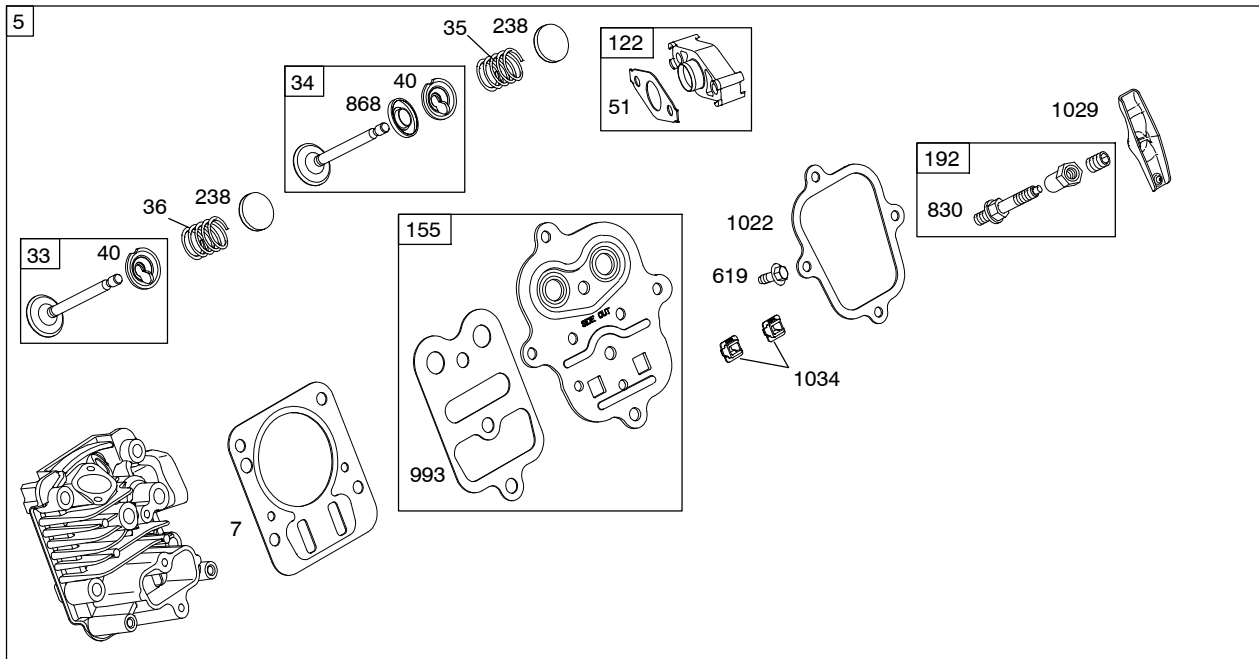

Illustrated Parts List

Model Series

12E300

TYPE NUMBERS
0018 through 0275.

TABLE OF CONTENTS

Blower Housing/Shrouds	6
Camshaft	2
Carburetor	4
Controls	5
Crankcase Cover	2
Crankshaft	2
Cylinder	2
Cylinder Head	3
Electric Starter	5
Exhaust System	6
Flywheel	6
Fuel Supply	4
Governor Spring	5
Ignition	5
Kits/Gaskets - Carburetor	4
Kits/Gaskets - Engine	2
Kits/Gaskets - Valves	3
Lubrication	2
Piston Group	2
Rewind Starter	5

1319 WARNING LABEL

REQUIRED when replacing parts with warning labels affixed.

1058 OPERATOR'S MANUAL

1330 REPAIR MANUAL

1019 LABEL KIT

Illustrations cover a range of engines. Parts shown without corresponding text may not be used on your specific engine.
 5750-2 Assemblies include all parts shown in frames. 06/18/2008