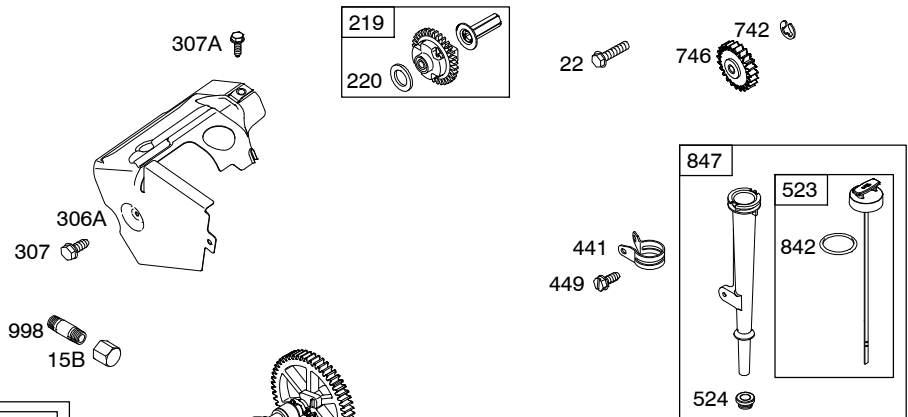

Illustrated Parts List

Model Series

12E300

TYPE NUMBERS
0018 through 0275.

TABLE OF CONTENTS

Blower Housing/Shrouds	6
Camshaft	2
Carburetor	4
Controls	5
Crankcase Cover	2
Crankshaft	2
Cylinder	2
Cylinder Head	3
Electric Starter	5
Exhaust System	6
Flywheel	6
Fuel Supply	4
Governor Spring	5
Ignition	5
Kits/Gaskets - Carburetor	4
Kits/Gaskets - Engine	2
Kits/Gaskets - Valves	3
Lubrication	2
Piston Group	2
Rewind Starter	5

1319 WARNING LABEL

REQUIRED when replacing parts with warning labels affixed.

1058 OPERATOR'S MANUAL

1330 REPAIR MANUAL

1019 LABEL KIT

Illustrations cover a range of engines. Parts shown without corresponding text may not be used on your specific engine.
 5750-2 Assemblies include all parts shown in frames. 06/18/2008