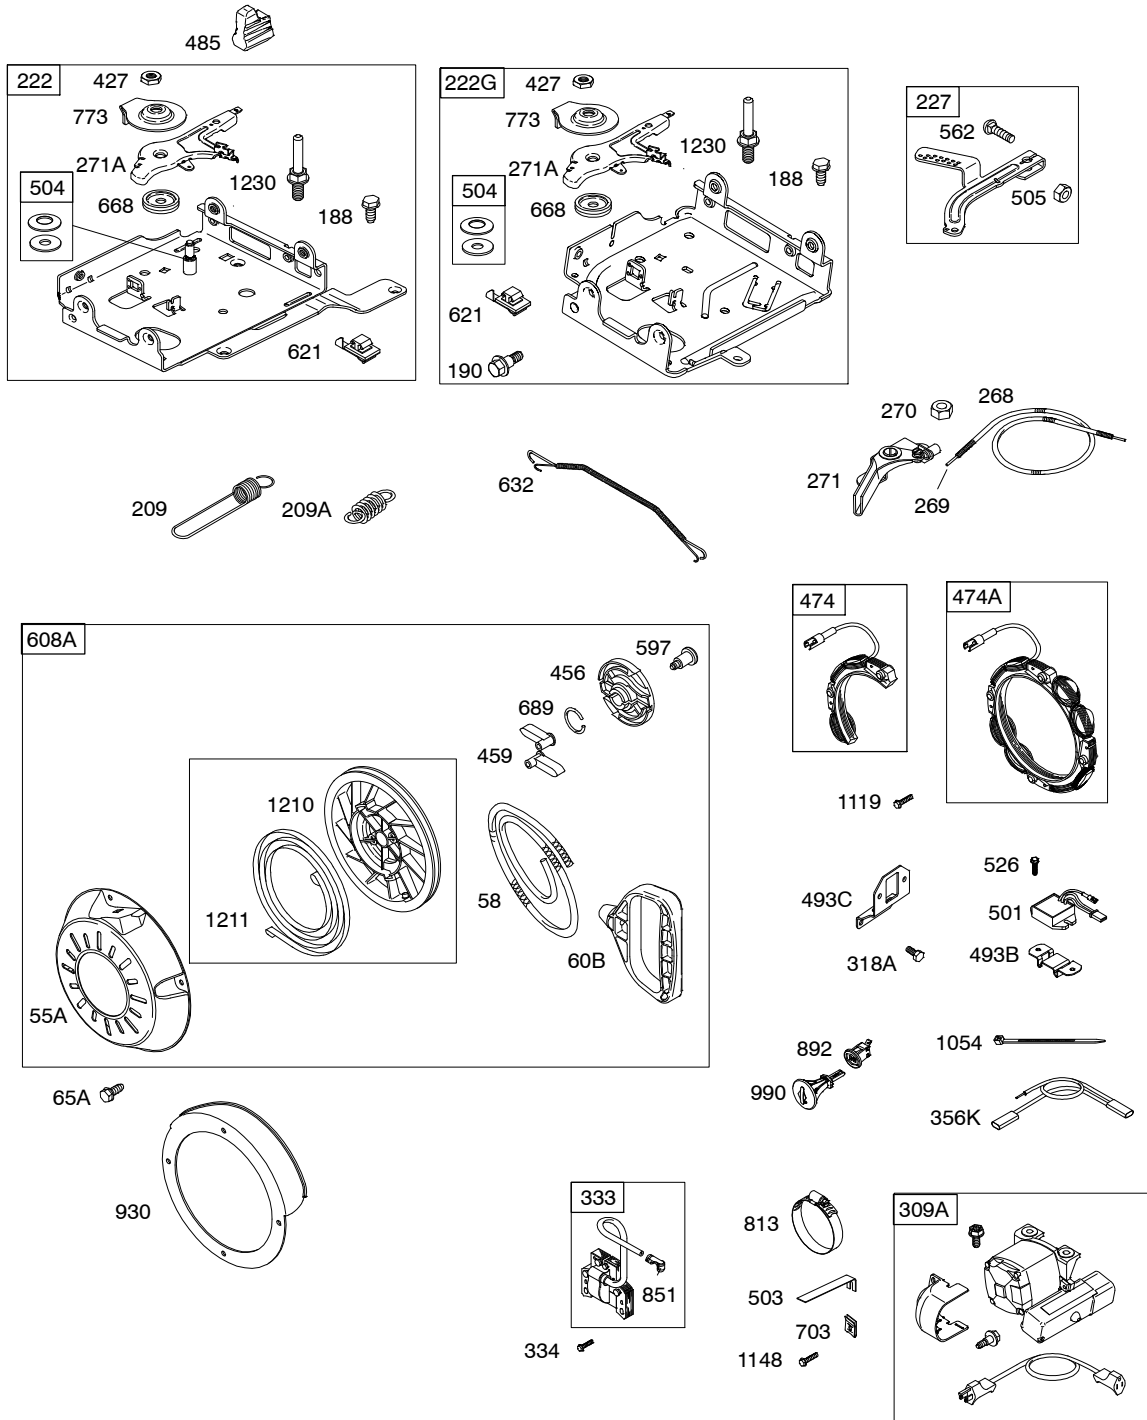

Illustrations cover a range of engines. Parts shown without corresponding text may not be used on your specific engine.
5750-5 Assemblies include all parts shown in frames. 06/18/2008