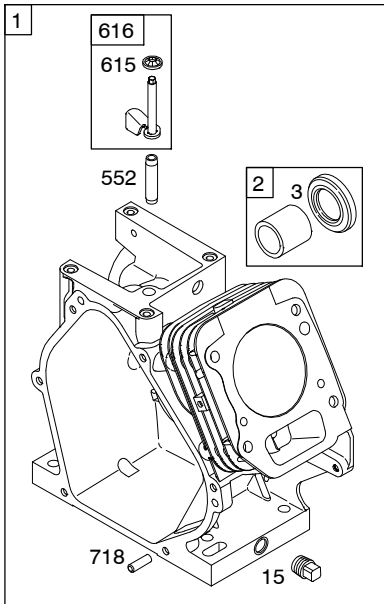

1319 WARNING LABEL

REQUIRED when replacing parts with warning labels affixed.

1058 OPERATOR'S MANUAL

1330 REPAIR MANUAL

1019 LABEL KIT

Illustrations cover a range of engines. Parts shown without corresponding text may not be used on your specific engine.
5750-2 Assemblies include all parts shown in frames. 06/18/2008