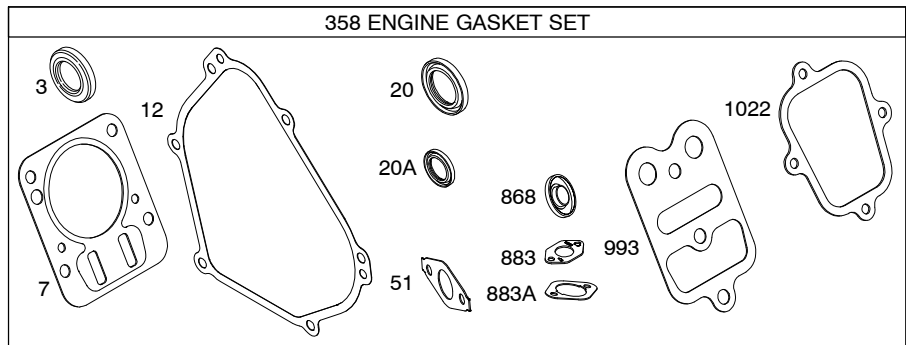

Illustrated Parts List

Model Series

12E300

TYPE NUMBERS
0018 through 0275.

TABLE OF CONTENTS

Blower Housing/Shrouds	6
Camshaft	2
Carburetor	4
Controls	5
Crankcase Cover	2
Crankshaft	2
Cylinder	2
Cylinder Head	3
Electric Starter	5
Exhaust System	6
Flywheel	6
Fuel Supply	4
Governor Spring	5
Ignition	5
Kits/Gaskets - Carburetor	4
Kits/Gaskets - Engine	2
Kits/Gaskets - Valves	3
Lubrication	2
Piston Group	2
Rewind Starter	5

1319 WARNING LABEL

REQUIRED when replacing parts with warning labels affixed.

1058 OPERATOR'S MANUAL

1330 REPAIR MANUAL

1019 LABEL KIT

Illustrations cover a range of engines. Parts shown without corresponding text may not be used on your specific engine.
 5750-2 Assemblies include all parts shown in frames. 06/18/2008