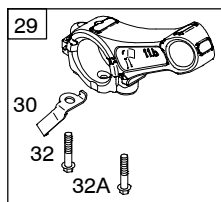

1319 WARNING LABEL

REQUIRED when replacing parts with warning labels affixed.

1058 OPERATOR'S MANUAL

1330 REPAIR MANUAL

1019 LABEL KIT

Illustrations cover a range of engines. Parts shown without corresponding text may not be used on your specific engine.
5750-2 Assemblies include all parts shown in frames. 06/18/2008