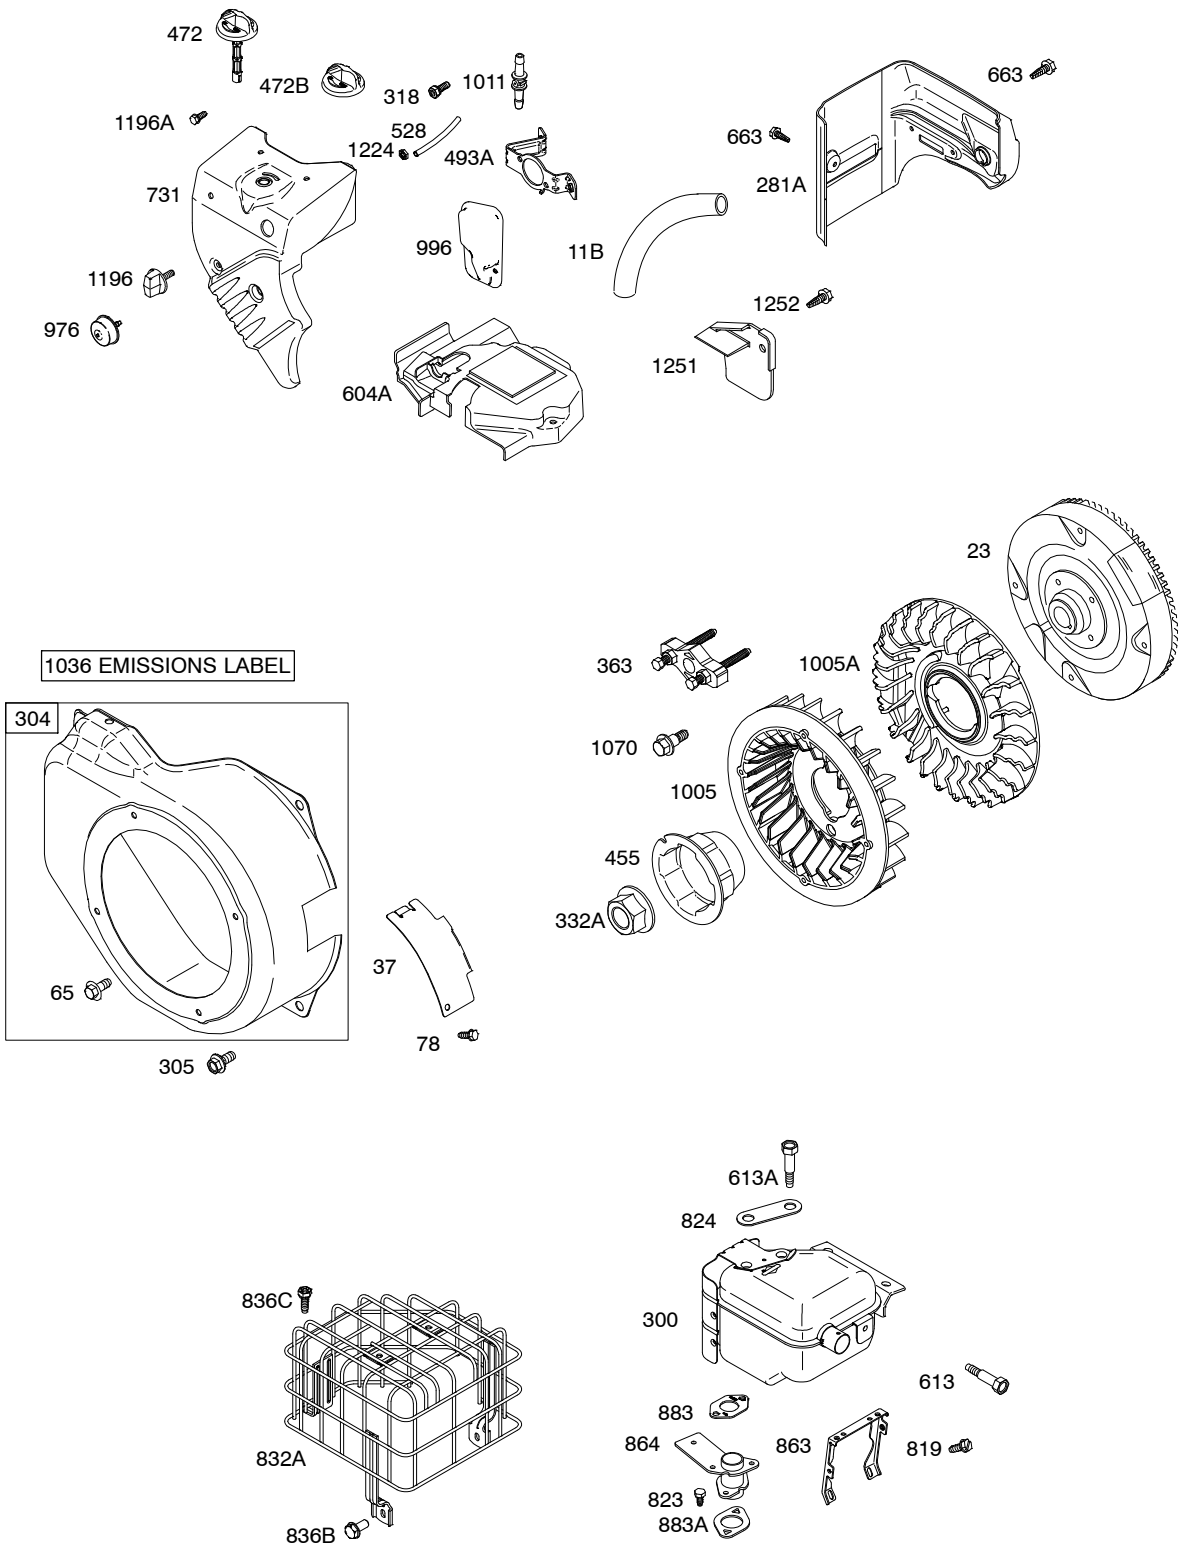

12E300

Illustrations cover a range of engines. Parts shown without corresponding text may not be used on your specific engine.
5750-6 Assemblies include all parts shown in frames. **06/18/2008**

REF. NO.	PART NO.	DESCRIPTION	REF. NO.	PART NO.	DESCRIPTION	REF. NO.	PART NO.	DESCRIPTION		
1	699510	Cylinder Assembly	26	791969	Ring Set (Standard) (Used After Code Date 05060600).	65	699228	Screw (Rewind Starter)		
2	399269	Kit-Bushing/Seal (Magneto Side)				65A	699851	Screw (Rewind Starter)		
3	★299819S	Seal-Oil (Magneto Side)			----- Note -----	78	699205	Screw (Flywheel Guard)		
5	699486	Head-Cylinder			499631 Ring Set (Standard) (Used Before Code Date 05060700).	95	691636	Screw (Throttle Valve)		
7	★∅698210	Gasket-Cylinder Head			791324 Ring Set (.020" Oversize) (Used After Code Date 05060600).	97	690024	Shaft-Throttle		
11B	695745	Tube-Breather			692786 Ring Set (.020" Oversize) (Used Before Code Date 05060700).	98	398185	Kit-Idle Speed		
12	★699485	Gasket-Crankcase				104	●691242	Pin-Float Hinge		
13	699482	Screw (Cylinder Head)				108	695807	Valve-Choke		
15	691686	Plug-Oil Drain				109B	695729	Shaft-Choke		
15B	695757	Plug-Oil Drain				109C	791957	Shaft-Choke		
16	699445	Crankshaft ----- Note ----- 699454 Crankshaft Used on Type No(s). 0275.				117	690048	Jet-Main (Standard)		
18	699804	Cover-Crankcase	27	691866	Lock-Piston Pin	118	498977	Jet-Main (High Altitude)		
18B	699677	Cover-Crankcase	28	499423	Pin-Piston	121	792006	Kit-Carburetor Overhaul		
20	★692550	Seal-Oil (PTO Side)	29	690124	Rod-Connecting			122	●693749	Spacer-Carburetor
20A	★691952	Seal-Oil (PTO Side) (Auxiliary Drive)	30	791584	Dipper-Connecting Rod	125A	794587	Carburetor		
21	281658S	Cap-Oil Fill	32	691664	Screw (Connecting Rod)	127	●694468	Plug-Welch		
22	699478	Screw (Crankcase Cover/ Sump)	32A	695759	Screw (Connecting Rod)	127A	●691739	Plug-Welch		
23	699516	Flywheel	33	499642	Valve-Exhaust	130	691181	Valve-Throttle		
24	222698S	Key-Flywheel	34	499641	Valve-Intake	133	398187	Float-Carburetor		
25	791968	Piston Assembly (Standard) ----- Note ----- 791326 Piston Assembly (.020" Oversize)	35	691304	Spring-Valve (Intake)	134	●398188	Kit-Needle/Seat		
			36	691304	Spring-Valve (Exhaust)	137	●693981	Gasket-Float Bowl		
			37	699661	Guard-Flywheel	146	690979	Key-Timing		
			40	692194	Retainer-Valve	155	698214	Plate-Cylinder Head		
			45	690977	Tappet-Valve	186	692317	Connector-Hose		
			46	696813	Camshaft	187	791766	Line-Fuel (Cut to Required Length)		
			46A	695285	Camshaft	187A	791867	Line-Fuel (Molded)		
			51★♦∅692555	Gasket-Intake		187B	791874	Line-Fuel (Molded)		
			55A	696710	Housing-Rewind Starter	188	699479	Screw (Control Bracket)		
			58	693389	Rope-Starter (Cut To Required Length)	190	699220	Screw (Fuel Tank)		
			60B	699334	Grip-Starter Rope	192	694543	Ball-Rocker Arm		

★ Included in Engine Gasket Set-Ref. No.358.

● Included in Carburetor Overhaul Kit-Ref. No. 121.

♦ Included in Carburetor Gasket Set-Ref. No. 977.

∅ Included in Valve Gasket Set-Ref. No 1095.

Illustrations cover a range of engines. Parts shown without corresponding text may not be used on your specific engine.

5750-7

Assemblies include all parts shown in frames.

06/18/2008