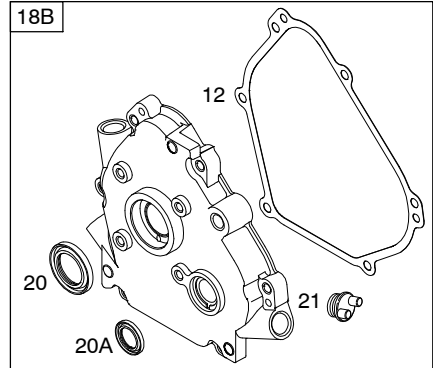

1319 WARNING LABEL

REQUIRED when replacing parts with warning labels affixed.

1058 OPERATOR'S MANUAL

1330 REPAIR MANUAL

1019 LABEL KIT

Illustrations cover a range of engines. Parts shown without corresponding text may not be used on your specific engine.
5750-2 Assemblies include all parts shown in frames. 06/18/2008