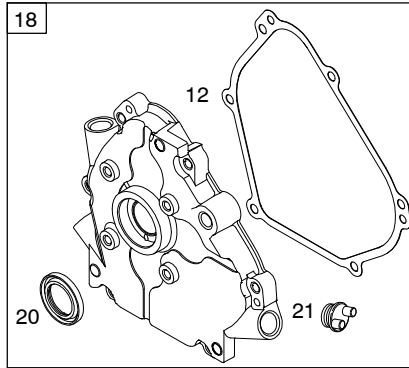

1319 WARNING LABEL

REQUIRED when replacing parts with warning labels affixed.

1058 OPERATOR'S MANUAL

1330 REPAIR MANUAL

1019 LABEL KIT

Illustrations cover a range of engines. Parts shown without corresponding text may not be used on your specific engine.
5750-2 Assemblies include all parts shown in frames. 06/18/2008