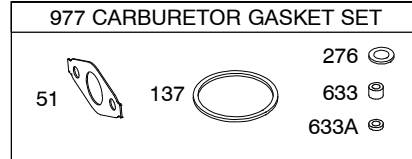

Illustrations cover a range of engines. Parts shown without corresponding text may not be used on your specific engine.
5750-4 Assemblies include all parts shown in frames. **06/18/2008**