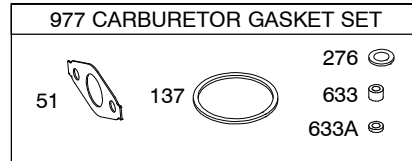

1319 WARNING LABEL

REQUIRED when replacing parts with warning labels affixed.

1058 OPERATOR'S MANUAL

1330 REPAIR MANUAL

1019 LABEL KIT

Illustrations cover a range of engines. Parts shown without corresponding text may not be used on your specific engine.