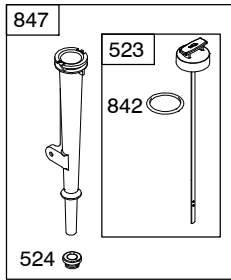

1319 WARNING LABEL

REQUIRED when replacing parts with warning labels affixed.

1058 OPERATOR'S MANUAL

1330 REPAIR MANUAL

1019 LABEL KIT