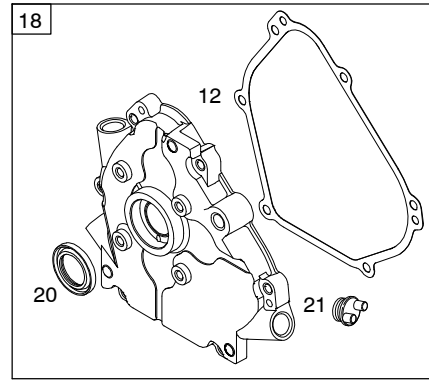

1319 WARNING LABEL

REQUIRED when replacing parts with warning labels affixed.

1058 OPERATOR'S MANUAL

1330 REPAIR MANUAL

1019 LABEL KIT