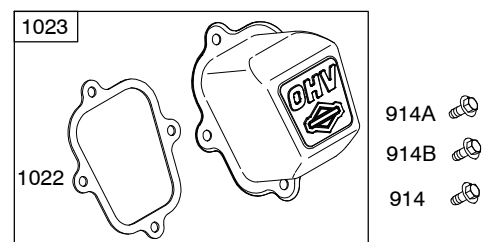

Illustrated Parts List

Model Series

15C100

TYPE NUMBERS
0111 through 0939.

TABLE OF CONTENTS

Blower Housing/Shrouds	6
Camshaft	2
Carburetor	4
Controls	5
Crankcase Cover	2
Crankshaft	2
Cylinder	2
Cylinder Head	3
Electric Starter	5
Exhaust System	6
Flywheel	6
Fuel Supply	4
Governor Spring	5
Ignition	5
Kits/Gaskets - Carburetor	4
Kits/Gaskets - Engine	2
Kits/Gaskets - Valves	3
Lubrication	2
Piston Group	2
Rewind Starter	5

1319 WARNING LABEL

REQUIRED when replacing parts with warning labels affixed.

1058 OPERATOR'S MANUAL

1330 REPAIR MANUAL

1019 LABEL KIT

Illustrations cover a range of engines. Parts shown without corresponding text may not be used on your specific engine.