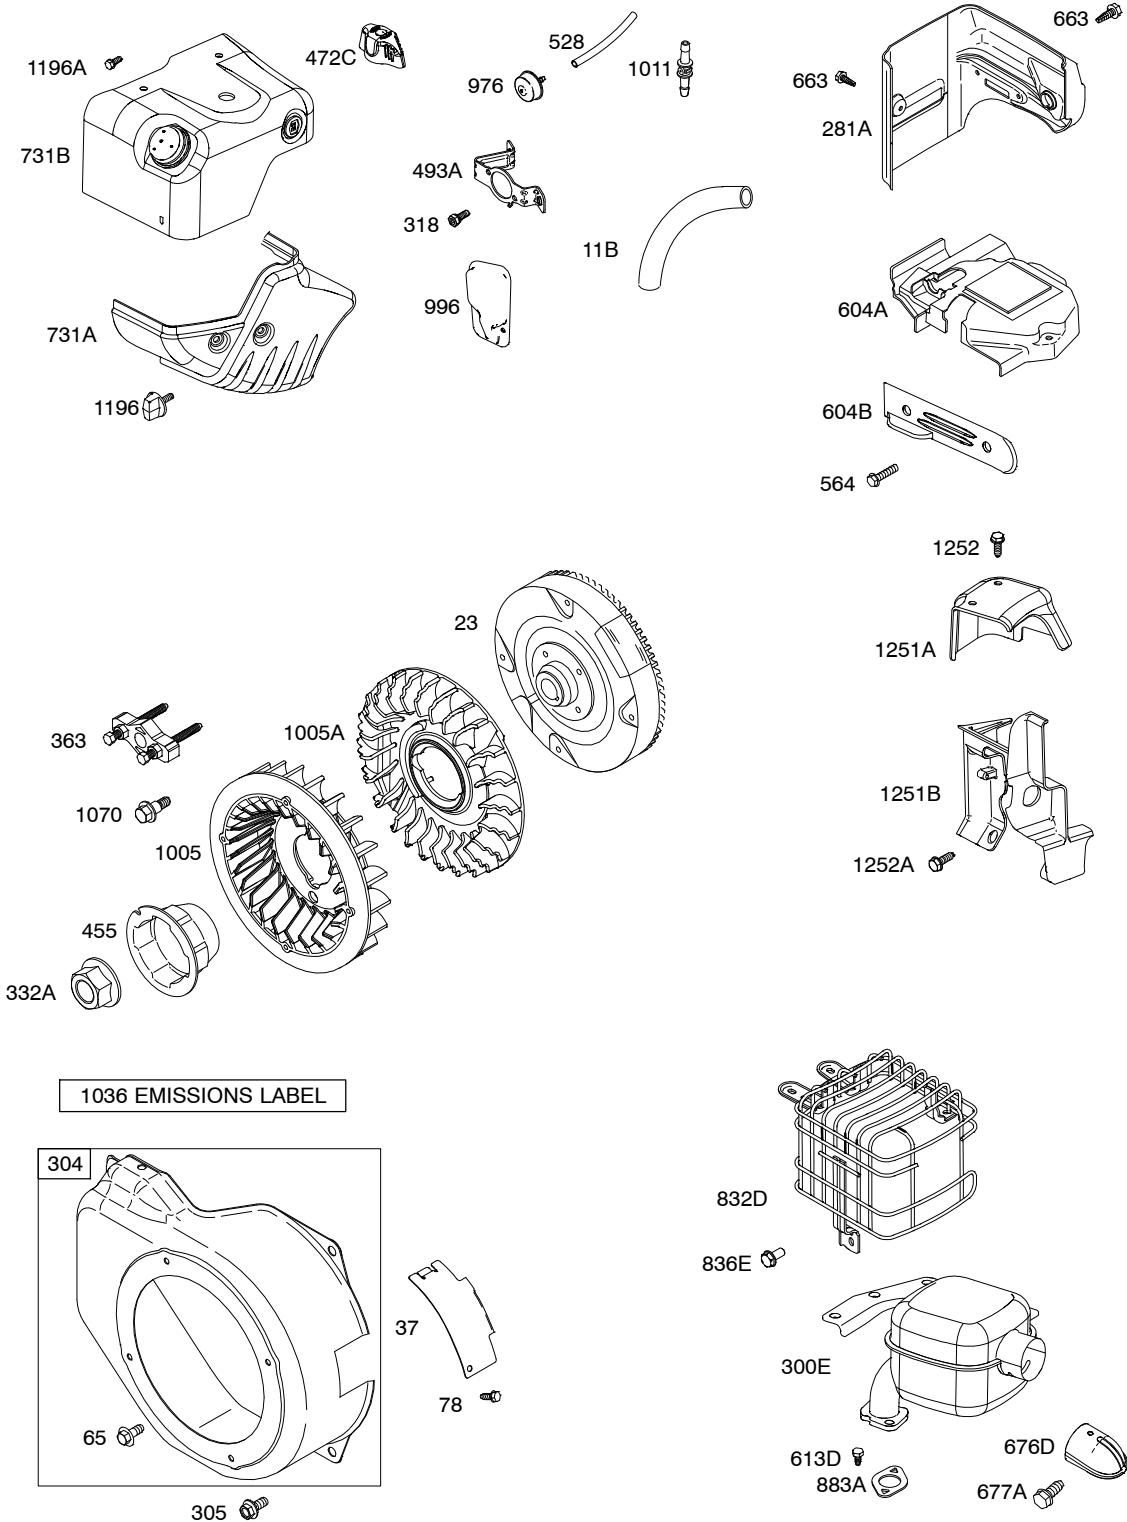

15C100

Illustrations cover a range of engines. Parts shown without corresponding text may not be used on your specific engine.
3946-6 Assemblies include all parts shown in frames. **06/24/2008**

REF. NO.	PART NO.	DESCRIPTION	REF. NO.	PART NO.	DESCRIPTION	REF. NO.	PART NO.	DESCRIPTION
1	791762	Cylinder Assembly	26	791787	Ring Set (Standard)	122	●791717	Spacer-Carburetor
2	399269	Kit-Bushing/Seal (Magneto Side)			----- Note -----	125A	794588	Carburetor
3	★299819S	Seal-Oil (Magneto Side)			791792 Ring Set (.020" Oversize)	127	●694468	Plug-Welch
5	791720	Head-Cylinder	27	690975	Lock-Piston Pin	127A	●691739	Plug-Welch
7B	★Ø791716	Gasket-Cylinder Head	28	690229	Pin-Piston	130	691181	Valve-Throttle
11B	695745	Tube-Breather	29B	791783	Rod-Connecting	133	398187	Float-Carburetor
12	★699485	Gasket-Crankcase	32	791784	Screw (Connecting Rod)	134	●398188	Kit-Needle/Seat
13	699482	Screw (Cylinder Head)	33	499642	Valve-Exhaust	137	●693981	Gasket-Float Bowl
15	691686	Plug-Oil Drain	34	499641	Valve-Intake	146	690979	Key-Timing
15B	695757	Plug-Oil Drain	35	691304	Spring-Valve (Intake)	155	698214	Plate-Cylinder Head
16	699445	Crankshaft	36	691304	Spring-Valve (Exhaust)	186	692317	Connector-Hose
		----- Note -----	37	699661	Guard-Flywheel	187	791766	Line-Fuel (Cut to Required Length)
		791721 Crankshaft Used on Type No(s). 0939.	40	692194	Retainer-Valve	187A	791867	Line-Fuel (Molded)
		795116 Crankshaft Used on Type No(s). 0612, 0613, 0614, 0661, 0662.	45	690977	Tappet-Valve	187B	791874	Line-Fuel (Molded)
		699445 Crankshaft Used on Type No(s). 0117, 0118.	46	693404	Camshaft	188	699479	Screw (Control Bracket)
18	699804	Cover-Crankcase	51	◆★●Ø791718	Gasket-Intake	190	699220	Screw (Fuel Tank)
		----- Note -----	55A	696710	Housing-Rewind Starter	192	694543	Ball-Rocker Arm
		699696 Cover- Crankcase Used on Type No(s). 0612, 0613, 0614, 0661, 0662.	58	693389	Rope-Starter (Cut To Required Length)	209	692571	Spring-Governor
20	★692550	Seal-Oil (PTO Side)	60B	699334	Grip-Starter Rope	219	693578	Gear-Governor
21	281658S	Cap-Oil Fill	65	699228	Screw (Rewind Starter)	220	691724	Washer (Governor Gear)
22	699478	Screw (Crankcase Cover/ Sump)	65A	699851	Screw (Rewind Starter)	222F	793100	Bracket-Control
23	699516	Flywheel	78	699205	Screw (Flywheel Guard)	227	692573	Lever-Governor Control
24	222698S	Key-Flywheel	85	691636	Screw (Throttle Valve)	238	691300	Cap-Valve
25	791786	Piston Assembly (Standard)	95	691636	Screw (Throttle Valve)	268	691025	Control Wire Casing (Cut to Required Length)
		----- Note -----	97	690024	Shaft-Throttle	269	691026	Control Wire (Cut to Required Length)
		791791 Piston Assembly (.020" Oversize)	98	398185	Kit-Idle Speed	270	691027	Nut (Control Wire Casing)
			104	●691242	Pin-Float Hinge	271	691028	Lever-Control
			108	695807	Valve-Choke	276	◆●271716	Washer-Sealing
			109C	791954	Shaft-Choke	281A	793122	Panel-Control
			117	694176	Jet-Main (Standard)	287	699629	Screw (Dipstick Tube)
			118	695042	Jet-Main (High Altitude)	300E	791940	Muffler
			121	792006	Kit-Carburetor Overhaul			