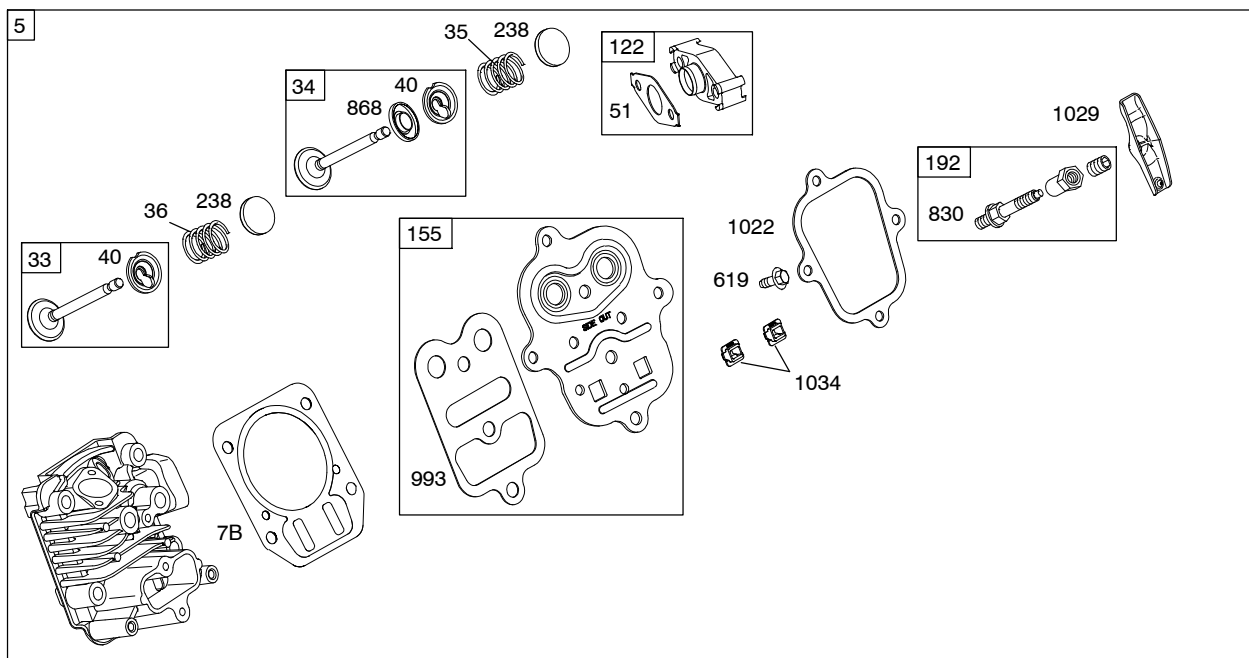

Illustrated Parts List

Model Series

15C100

TYPE NUMBERS
0111 through 0939.

TABLE OF CONTENTS

Blower Housing/Shrouds	6
Camshaft	2
Carburetor	4
Controls	5
Crankcase Cover	2
Crankshaft	2
Cylinder	2
Cylinder Head	3
Electric Starter	5
Exhaust System	6
Flywheel	6
Fuel Supply	4
Governor Spring	5
Ignition	5
Kits/Gaskets - Carburetor	4
Kits/Gaskets - Engine	2
Kits/Gaskets - Valves	3
Lubrication	2
Piston Group	2
Rewind Starter	5

1319 WARNING LABEL

REQUIRED when replacing parts with warning labels affixed.

1058 OPERATOR'S MANUAL

1330 REPAIR MANUAL

1019 LABEL KIT

Illustrations cover a range of engines. Parts shown without corresponding text may not be used on your specific engine.