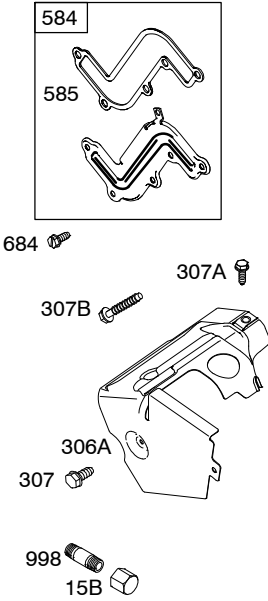

1319 WARNING LABEL

REQUIRED when replacing parts with warning labels affixed.

1058 OPERATOR'S MANUAL

1330 REPAIR MANUAL

1019 LABEL KIT