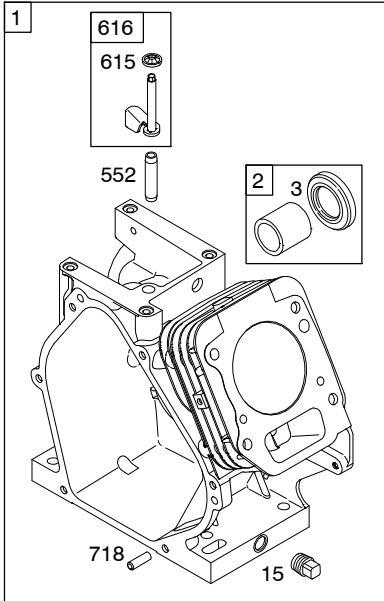

1319 WARNING LABEL

REQUIRED when replacing parts with warning labels affixed.

1058 OPERATOR'S MANUAL

1330 REPAIR MANUAL

1019 LABEL KIT