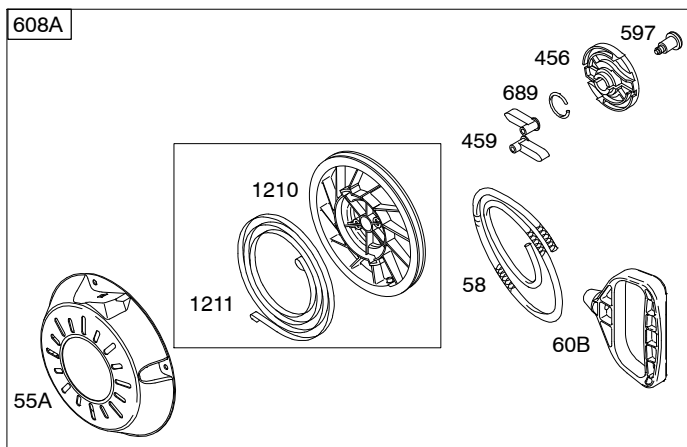

65A

1119

1054

892
990

347

356C

356J

356L

1403

Illustrations cover a range of engines. Parts shown without corresponding text may not be used on your specific engine.
3946-5 Assemblies include all parts shown in frames. 06/24/2008