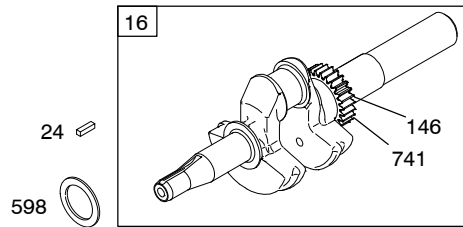

1319 WARNING LABEL

REQUIRED when replacing parts with warning labels affixed.

1058 OPERATOR'S MANUAL

1330 REPAIR MANUAL

1019 LABEL KIT