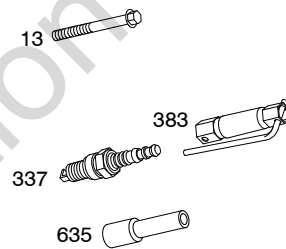

Muffler area temperature may exceed 150°F. Do not touch hot parts.

REQUIRED when replacing parts with warning labels affixed.

1036 EMISSIONS LABEL

Illustrations cover a range of engines. Parts shown without corresponding text may not be used on your specific engine.
 4016-2 Assemblies include all parts shown in frames. 03/02/2012

Illustrations cover a range of engines. Parts shown without corresponding text may not be used on your specific engine.
 4016-3 Assemblies include all parts shown in frames. 03/02/2012

Illustrations cover a range of engines. Parts shown without corresponding text may not be used on your specific engine.
4016-4 **Assemblies include all parts shown in frames.** **03/02/2012**

21M200

Illustrations cover a range of engines. Parts shown without corresponding text may not be used on your specific engine.
 4016-6 Assemblies include all parts shown in frames. 03/02/2012

DUAL CIRCUIT	DUAL CIRCUIT	DC ONLY	DUAL CIRCUIT
474B	474C	474F	474H
<p>NOTE: The proper flywheel part number and/or the alternator magnet size will determine the alternator type or output. See repair instruction manual for additional information.</p>			
1119	526 501	878	578A