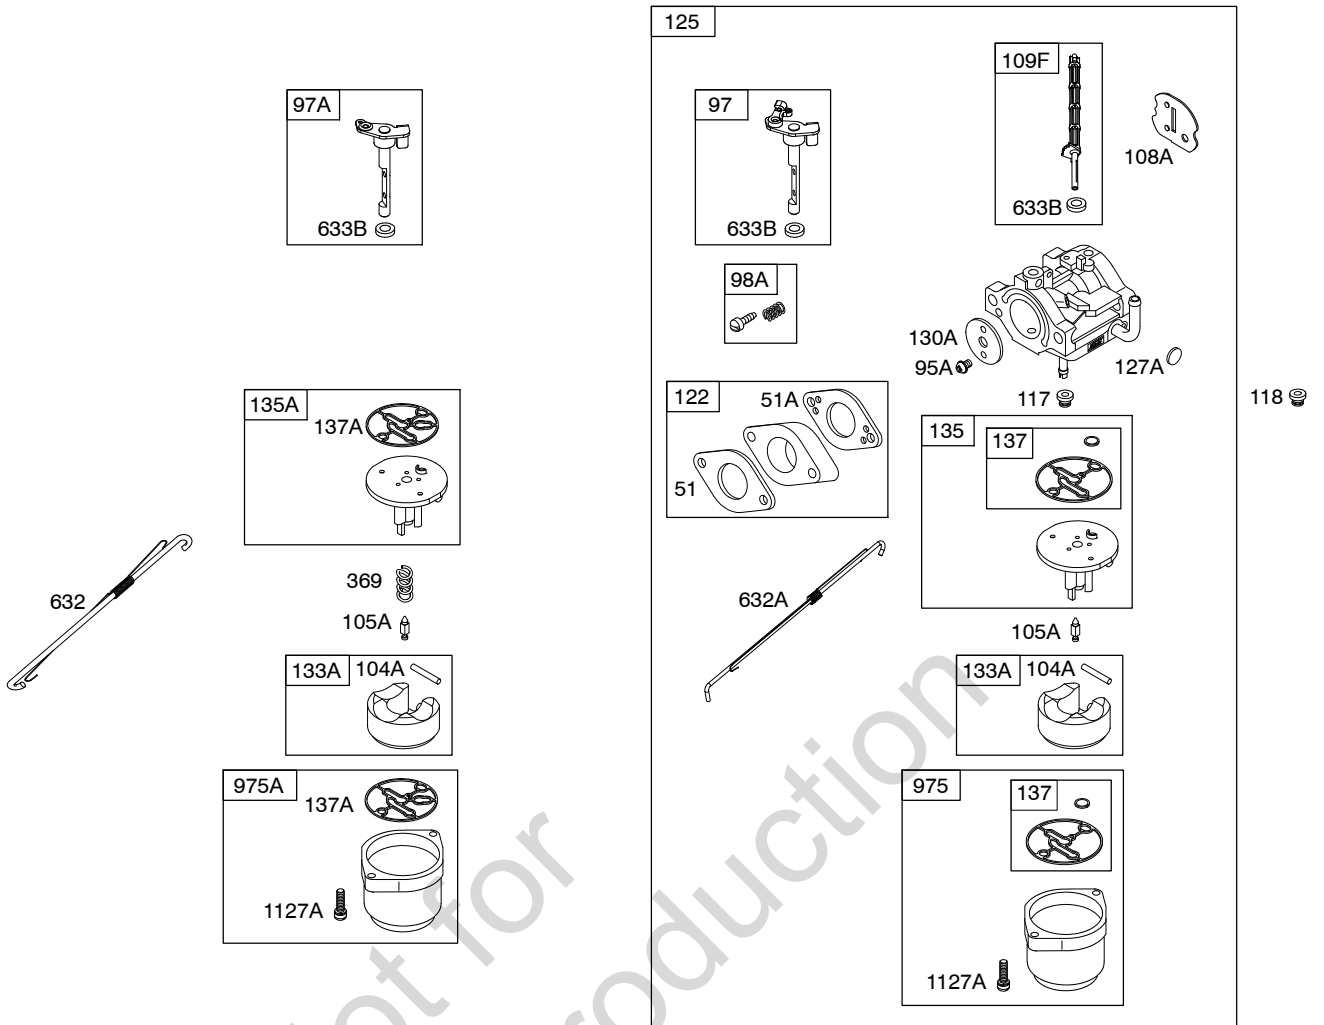

Illustrations cover a range of engines. Parts shown without corresponding text may not be used on your specific engine.
4016-4 **Assemblies include all parts shown in frames.** **03/02/2012**