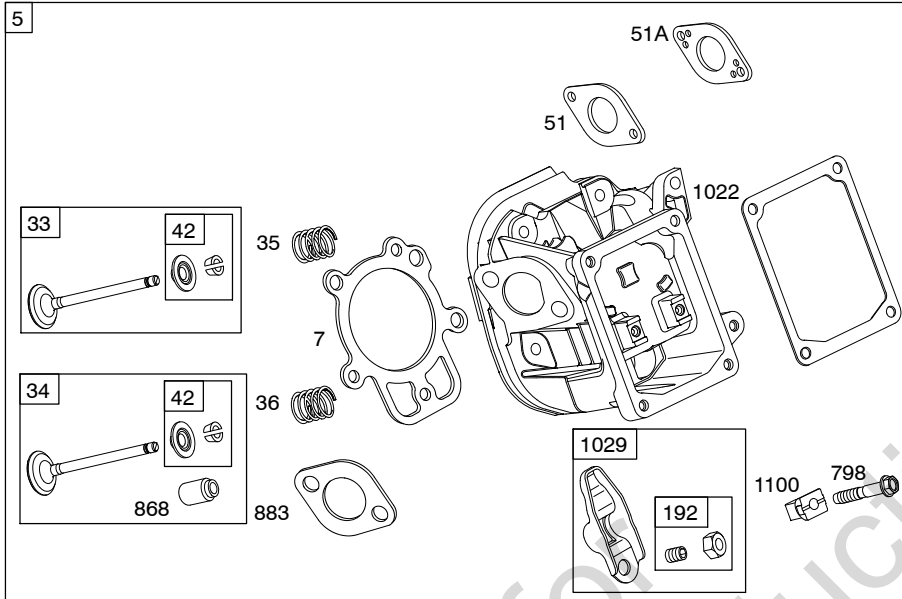

Illustrated Parts List

Model Series

21M200

TYPE NUMBERS
0110 thru 1359.

TABLE OF CONTENTS

Alternator	8
Blower Housing/Shrouds	6
Camshaft	2
Carburetor	4
Controls	7
Crankcase Cover	2
Crankshaft	2
Cylinder	2
Cylinder Head	3
Electric Starter	8
Exhaust System	5
Flywheel	6
Fuel Supply	8
Gasket Set - Engine	3
Gasket Set - Valve	3
Governor Spring	7
Ignition	8
Kit - Carburetor Overhaul	4
Lubrication	2
Operator's Manual	2
Piston/Rings/Connecting Rod	2
Rewind Starter	6
Valves	3
Warning Label	2

Muffler area temperature may exceed 150°F. Do not touch hot parts.

REQUIRED when replacing parts with warning labels affixed.

1036 EMISSIONS LABEL

Illustrations cover a range of engines. Parts shown without corresponding text may not be used on your specific engine.
 4016-2 Assemblies include all parts shown in frames. 03/02/2012

Illustrations cover a range of engines. Parts shown without corresponding text may not be used on your specific engine.
 4016-3 Assemblies include all parts shown in frames. 03/02/2012

Illustrations cover a range of engines. Parts shown without corresponding text may not be used on your specific engine.
4016-4 **Assemblies include all parts shown in frames.** **03/02/2012**

21M200

Illustrations cover a range of engines. Parts shown without corresponding text may not be used on your specific engine.
 4016-6 Assemblies include all parts shown in frames. 03/02/2012

DUAL CIRCUIT	DUAL CIRCUIT	DC ONLY	DUAL CIRCUIT
474B	474C	474F	474H
<p>NOTE: The proper flywheel part number and/or the alternator magnet size will determine the alternator type or output. See repair instruction manual for additional information.</p>			
1119	526 501	878	578A