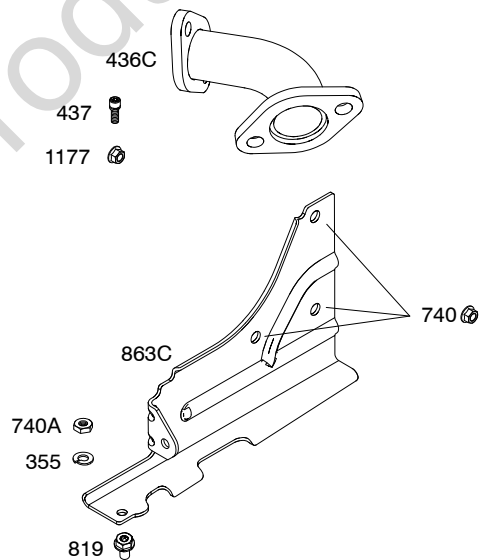

Illustrated Parts List

Model Series

21M200

TYPE NUMBERS
0110 thru 1359.

TABLE OF CONTENTS

Alternator	8
Blower Housing/Shrouds	6
Camshaft	2
Carburetor	4
Controls	7
Crankcase Cover	2
Crankshaft	2
Cylinder	2
Cylinder Head	3
Electric Starter	8
Exhaust System	5
Flywheel	6
Fuel Supply	8
Gasket Set - Engine	3
Gasket Set - Valve	3
Governor Spring	7
Ignition	8
Kit - Carburetor Overhaul	4
Lubrication	2
Operator's Manual	2
Piston/Rings/Connecting Rod	2
Rewind Starter	6
Valves	3
Warning Label	2

Muffler area temperature may exceed 150°F. Do not touch hot parts.

REQUIRED when replacing parts with warning labels affixed.

1036 EMISSIONS LABEL

Illustrations cover a range of engines. Parts shown without corresponding text may not be used on your specific engine.
 4016-2 Assemblies include all parts shown in frames. 03/02/2012

Illustrations cover a range of engines. Parts shown without corresponding text may not be used on your specific engine.
 4016-3 Assemblies include all parts shown in frames. 03/02/2012

Illustrations cover a range of engines. Parts shown without corresponding text may not be used on your specific engine.
4016-4 **Assemblies include all parts shown in frames.** **03/02/2012**

21M200

Illustrations cover a range of engines. Parts shown without corresponding text may not be used on your specific engine.
 4016-6 Assemblies include all parts shown in frames. 03/02/2012

DUAL CIRCUIT	DUAL CIRCUIT	DC ONLY	DUAL CIRCUIT
474B	474C	474F	474H
<p>NOTE: The proper flywheel part number and/or the alternator magnet size will determine the alternator type or output. See repair instruction manual for additional information.</p>			
1119	526 501	878	578A