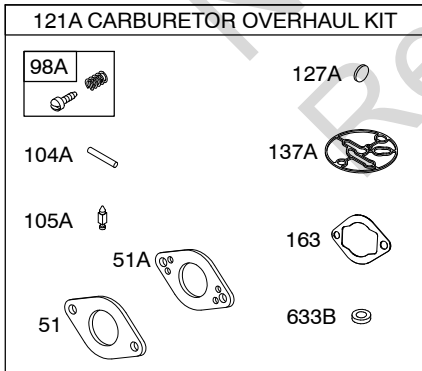

Illustrations cover a range of engines. Parts shown without corresponding text may not be used on your specific engine.
4016-4 **Assemblies include all parts shown in frames.** **03/02/2012**