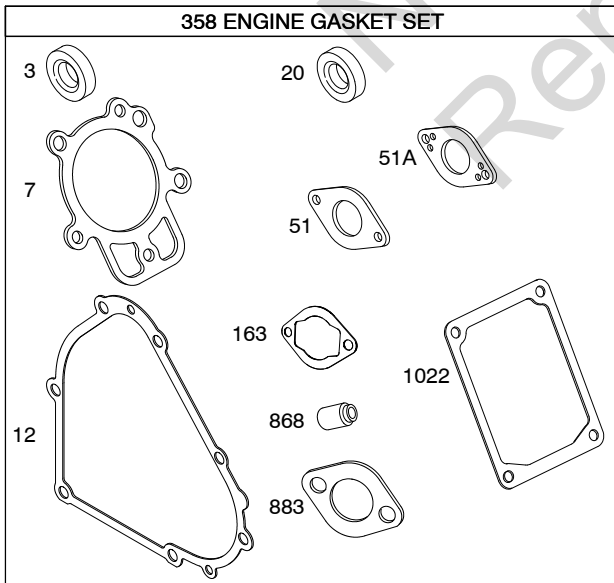

Illustrated Parts List

Model Series

21M200

TYPE NUMBERS
0110 thru 1359.

TABLE OF CONTENTS

Alternator	8
Blower Housing/Shrouds	6
Camshaft	2
Carburetor	4
Controls	7
Crankcase Cover	2
Crankshaft	2
Cylinder	2
Cylinder Head	3
Electric Starter	8
Exhaust System	5
Flywheel	6
Fuel Supply	8
Gasket Set - Engine	3
Gasket Set - Valve	3
Governor Spring	7
Ignition	8
Kit - Carburetor Overhaul	4
Lubrication	2
Operator's Manual	2
Piston/Rings/Connecting Rod	2
Rewind Starter	6
Valves	3
Warning Label	2

Illustrations cover a range of engines. Parts shown without corresponding text may not be used on your specific engine.
 4016-3 Assemblies include all parts shown in frames. 03/02/2012

Illustrations cover a range of engines. Parts shown without corresponding text may not be used on your specific engine.
4016-4 **Assemblies include all parts shown in frames.** **03/02/2012**

21M200

Illustrations cover a range of engines. Parts shown without corresponding text may not be used on your specific engine.
 4016-6 Assemblies include all parts shown in frames. 03/02/2012

DUAL CIRCUIT	DUAL CIRCUIT	DC ONLY	DUAL CIRCUIT
474B	474C	474F	474H
<p>NOTE: The proper flywheel part number and/or the alternator magnet size will determine the alternator type or output. See repair instruction manual for additional information.</p>			
1119	526 501	878	578A