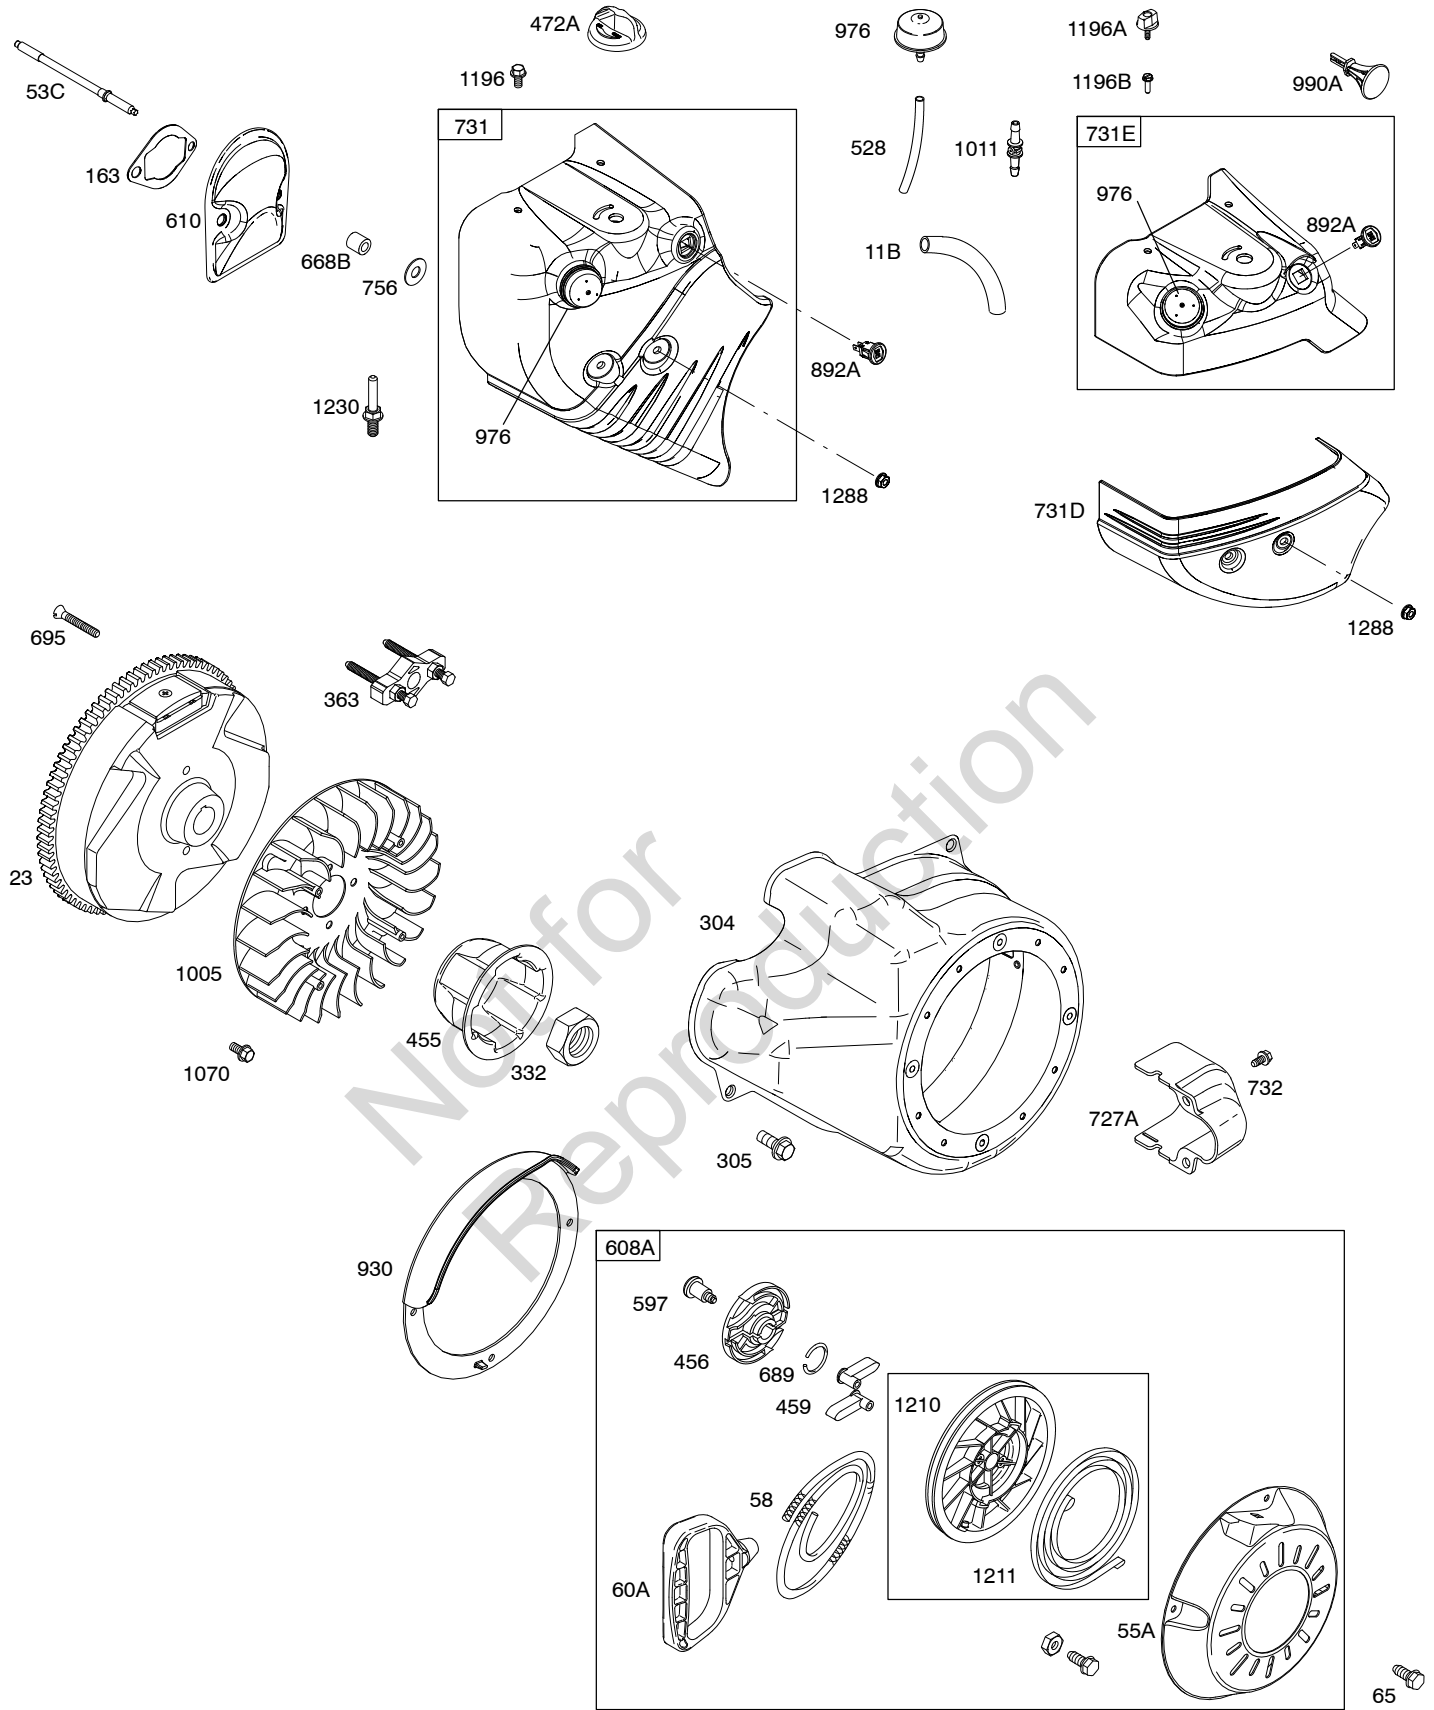

21M200

Illustrations cover a range of engines. Parts shown without corresponding text may not be used on your specific engine.
4016-6 Assemblies include all parts shown in frames. 03/02/2012