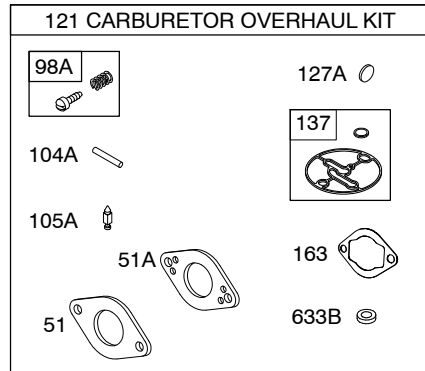

Illustrations cover a range of engines. Parts shown without corresponding text may not be used on your specific engine.
4016-4 **Assemblies include all parts shown in frames.** **03/02/2012**