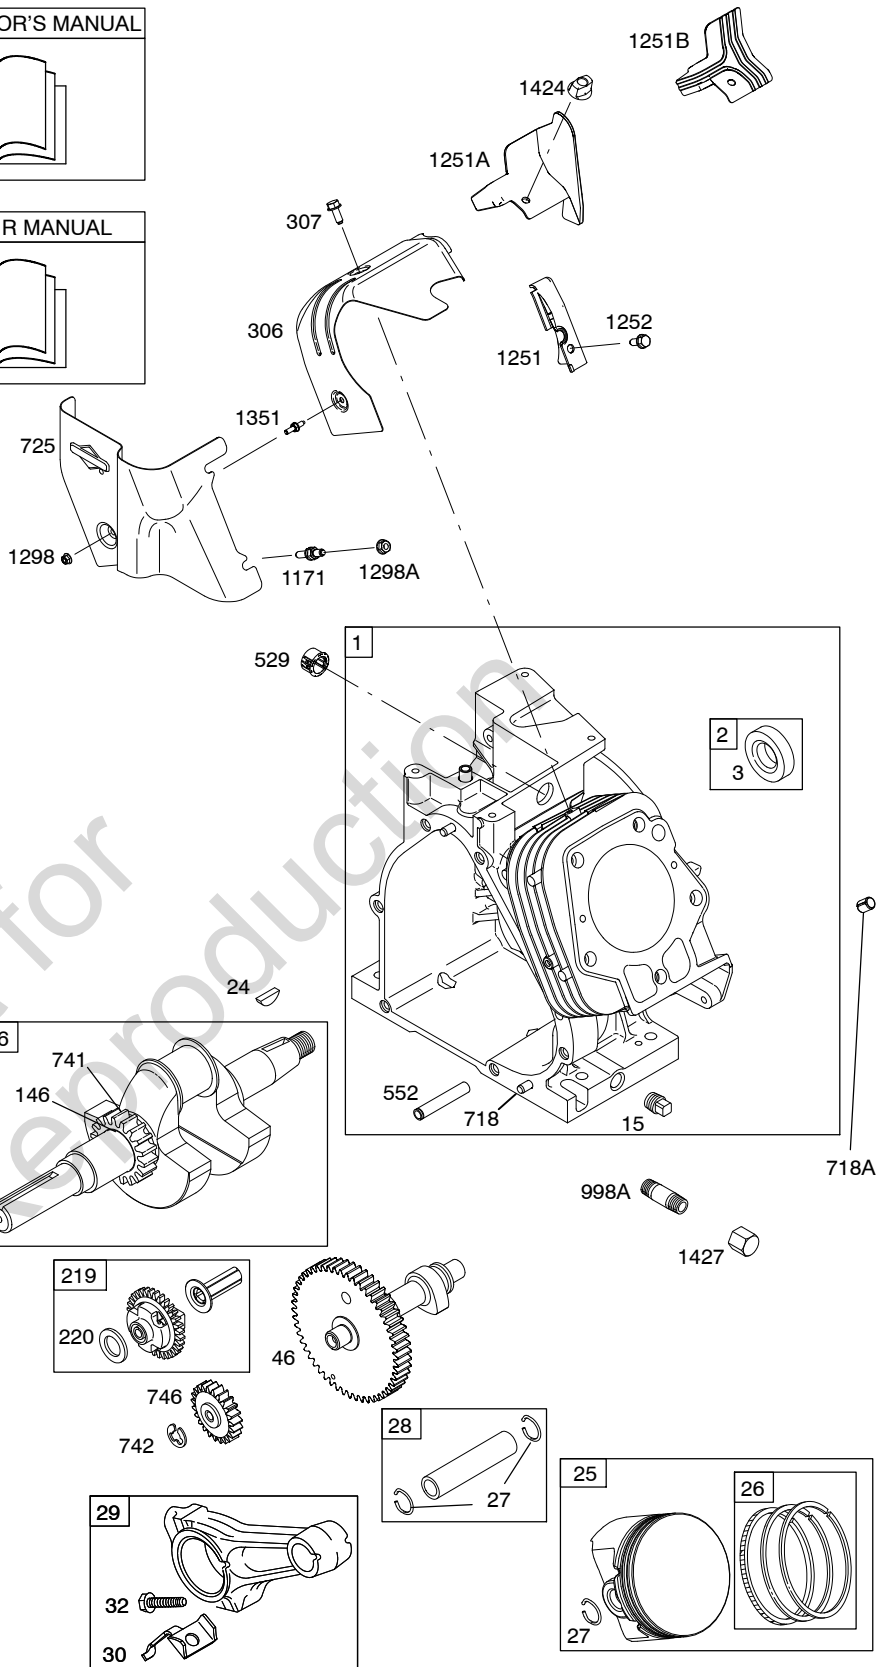

21M200

1319 WARNING LABEL

WARNING

Read and follow Operating Instructions before running engine.

Gasoline is flammable. Allow engine to cool at least 2 minutes before refueling.

Engines emit carbon monoxide, DO NOT run in enclosed area.

Muffler area temperature may exceed 150°F. Do not touch hot parts.

REQUIRED when replacing parts with warning labels affixed.

1036 EMISSIONS LABEL

Illustrations cover a range of engines. Parts shown without corresponding text may not be used on your specific engine.
4016-2 Assemblies include all parts shown in frames. 03/02/2012