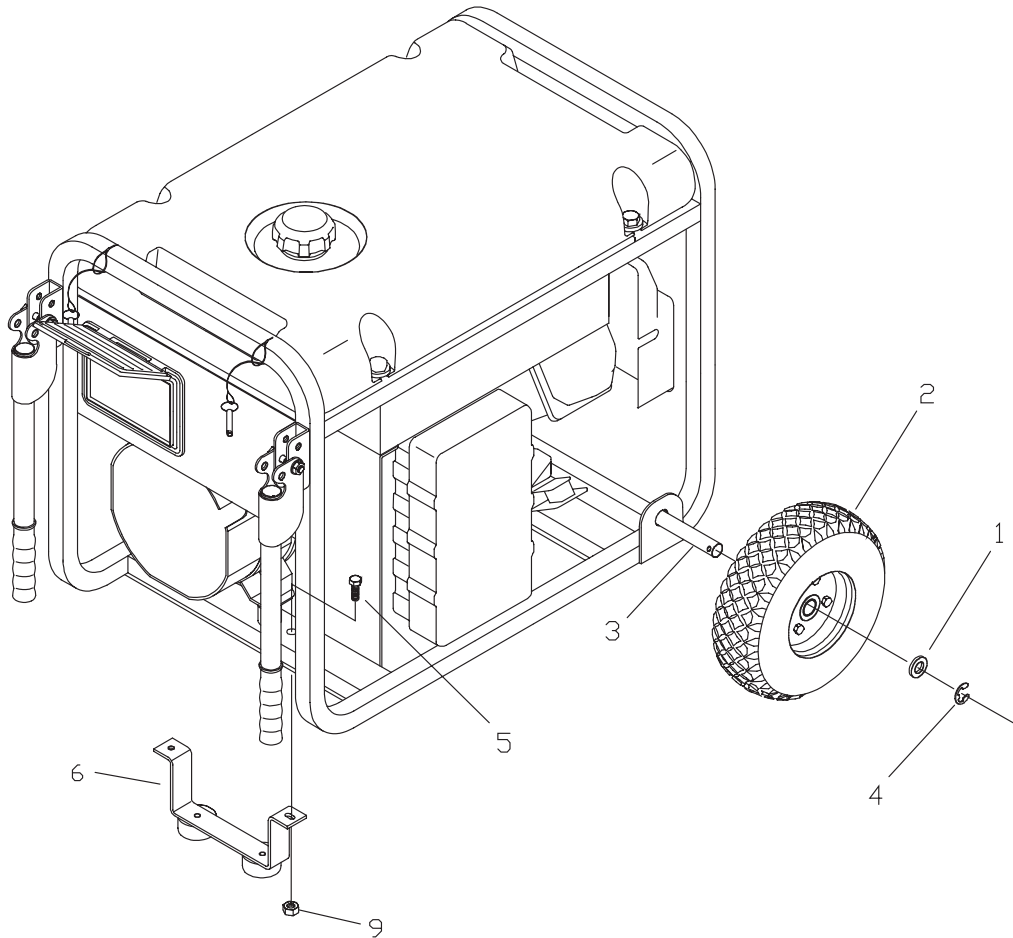

EXPLODED VIEW AND PARTS LIST - WHEEL KIT

Item	Part #	Description
1	*	WASHER, 5/8
2	B4966GS	WHEEL
3	191267GGS	AXLE
4	191265GS	E-RING
5	*	HHCS, M8 - 1.25 x 20
6	204536GS	ASSY, Support w/Mounts
9	67989GS	NUT, M8 - Flange Serrated

Parts Not Illustrated

187046GS SUBKIT, Hardware

* - Items without part numbers are common fasteners and are available at your local hardware store.