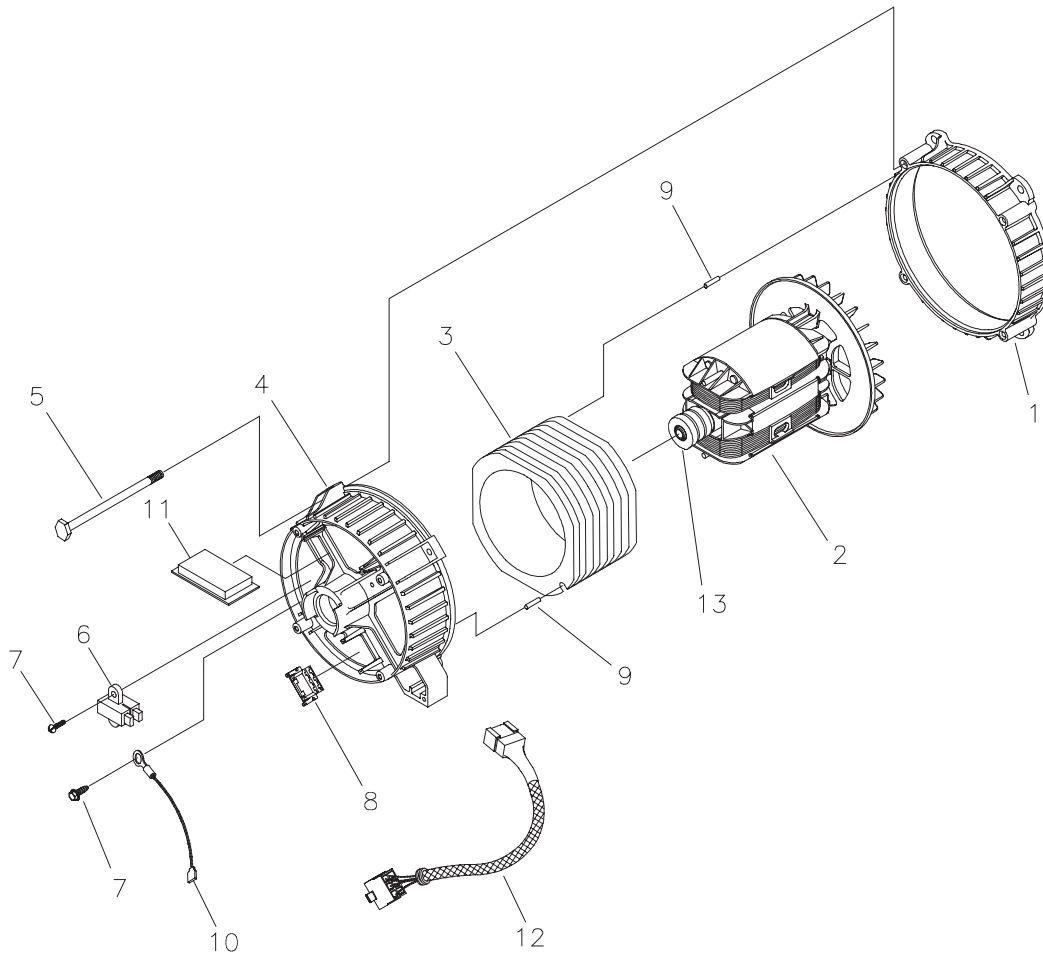

### Parts Not Illustrated

MS3430	MANUAL, Engine, B&S
195529GS	MANUAL, Operator's
BB3061GS	BOTTLE, Oil
B4177GS	CHARGER, Battery
202180GS	DECAL, Family, CA EVP
195578GS	KIT, Decals Service

\* - Items without part numbers are common fasteners and are available at your local hardware store.

## EXPLODED VIEW AND PARTS LIST - ALTERNATOR

Item	Part #	Description
1	186059GS	ADAPTER, Mounting, Alternator
2	191876GS	ROTOR (Includes Item 13)
3	194006AGS	STATOR
4	186060GS	RBC, (with O-Ring, p/n 189197GS)
5	86308HGS	HHCS, M6 - 1.0 x 140 SEMS
6	66386GS	ASSY, Holder, Brush
7	66849GS	TAPTITE, M5 - 0.8 x 16
8	22694GS	RECEPTACLE, 6 pin
9	81917GS	PIN, Roll, 4mm x 10
10	193428AGS	ASSY, Wire, Ground
11	189769GS	REGULATOR, Voltage, AVR
12	194274GS	HARNESS, Wire, Power
13	65791GS	BEARING

## EXPLODED VIEW AND PARTS LIST - CONTROL PANEL

Item	Part #	Description
1	195112GS	KIT, Control Panel Lid
2	191450GS	CONTROL PANEL, Compact
6	68759GS	OUTLET, 120V, 20Amp, Duplex
7	*	NUT, Palnut, 5/32
8	84198GS	CAP, Circuit Breaker
9	75207AGS	CIRCUIT BREAKER, 30A
10	43437GS	OUTLET, 120/240 Locking, 30A
11	*	NUT, Palnut, 3/16
12	*	PPPHS, M3- 0.5 x 18
13	93857GS	BAR, Retaining
14	188890GS	COVER, Back, Control Panel
15	82308GS	SCREW, Tapping, STC 3 x 18
16	22694GS	HOUSING, Receptacle
17	192241GS	SCREW, Tapping, 3.5 x 14
18	75207PGS	CIRCUIT BREAKER, 25A