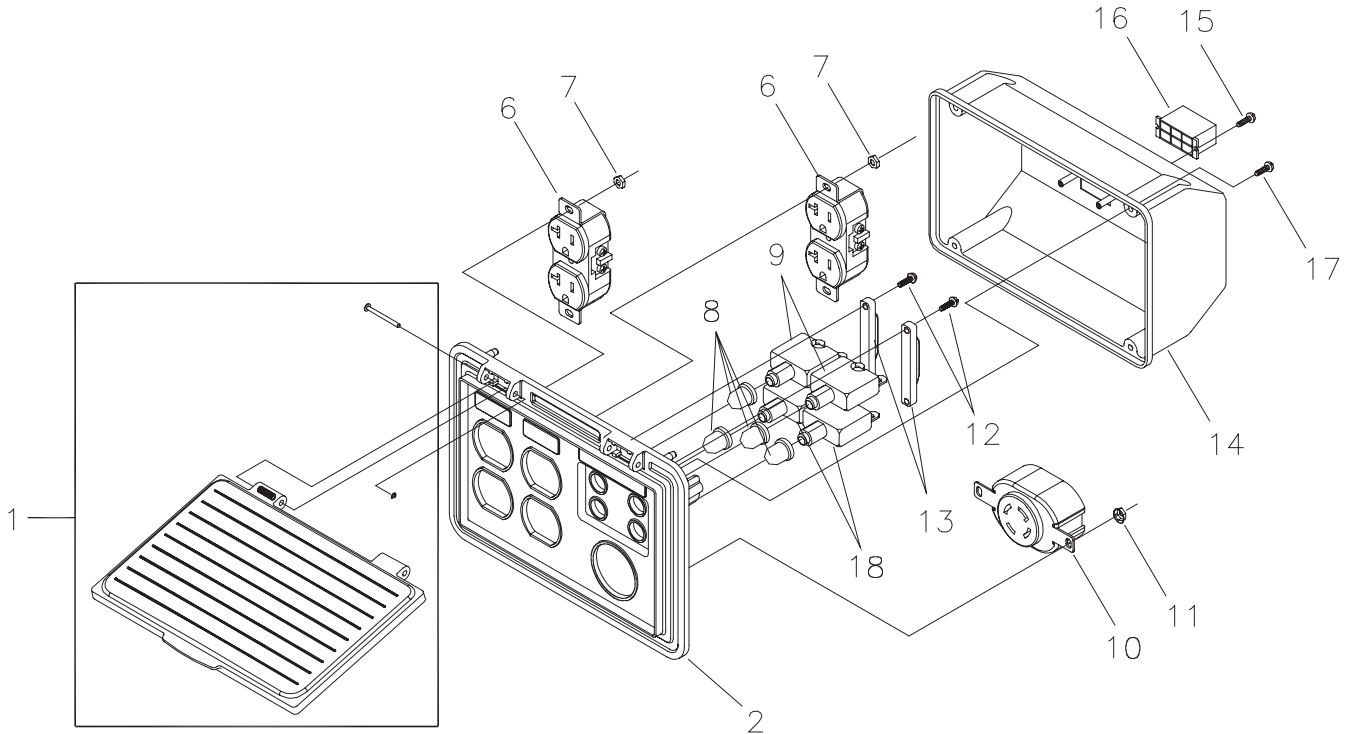

EXPLODED VIEW AND PARTS LIST - CONTROL PANEL

Item	Part #	Description
1	195112GS	KIT, Control Panel Lid
2	191450GS	CONTROL PANEL, Compact
6	68759GS	OUTLET, 120V, 20Amp, Duplex
7	*	NUT, Palnut, 5/32
8	84198GS	CAP, Circuit Breaker
9	75207AGS	CIRCUIT BREAKER, 30A
10	43437GS	OUTLET, 120/240 Locking, 30A
11	*	NUT, Palnut, 3/16
12	*	PPPHS, M3- 0.5 x 18
13	93857GS	BAR, Retaining
14	188890GS	COVER, Back, Control Panel
15	82308GS	SCREW, Tapping, STC 3 x 18
16	22694GS	HOUSING, Receptacle
17	192241GS	SCREW, Tapping, 3.5 x 14
18	75207PGS	CIRCUIT BREAKER, 25A

* - Items without part numbers are common fasteners and are available at your local hardware store.