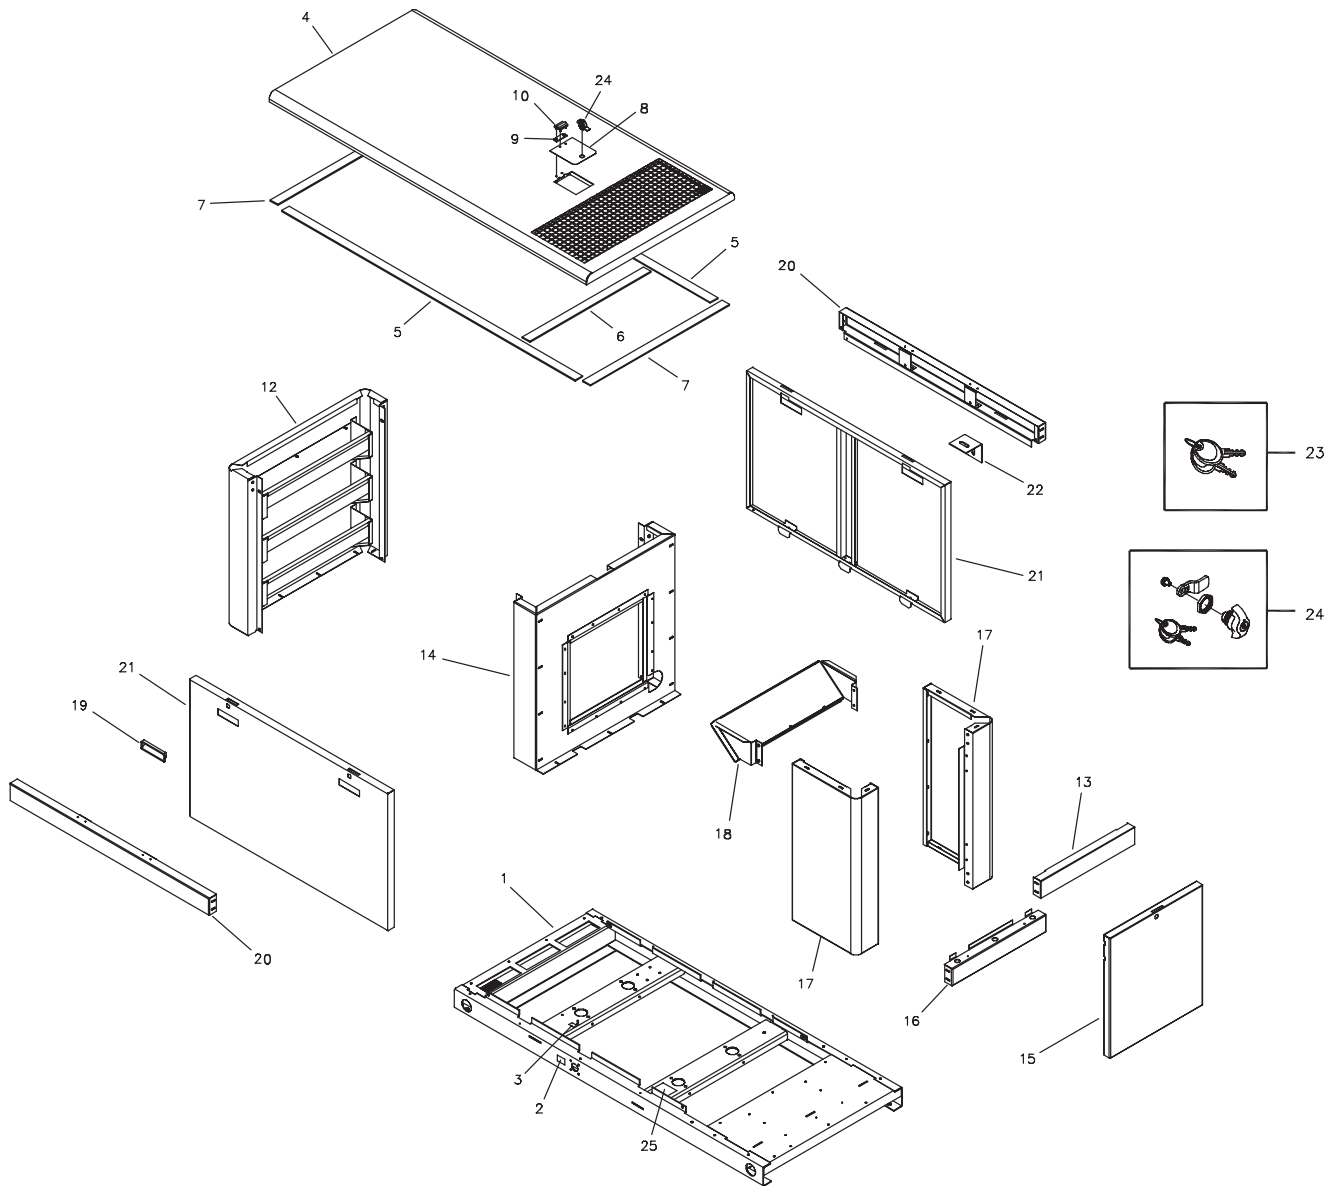

* - Items without part numbers are common fasteners and are available at your local hardware store.

§ - Contact Engine Manufacturer

ENCLOSURE EXPLODED VIEW & PARTS LIST

Item	Part #	Description
1	AA204477GS	BASE
2	186643GS	DECAL, Fuel Inlet
3	B4986GS	DECAL, Ground
4	205849GS	ASSY, Roof
5	205368BGS	SEAL TAPE, Vinyl
6	205368CGS	SEAL TAPE, Vinyl
7	205368AGS	SEAL TAPE, Vinyl
8	T204451GS	COVER, Radiator
9	T204443GS	HINGE, Plate
10	T204443GS	HINGE, Plate Cover
12	205855GS	ASSY, Bulkhead, Alt.
13	205853GS	ASSY, Support Rail, Top
14	205850GS	ASSY, Bulkhead, Engine
15	205854GS	ASSY, Door

Parts Not Illustrated

205358GS	SEAL, Hollow, 200 Ft Roll (Cut to Fit)
205357GS	SEAL, Tape, Vinyl, 50 Ft Roll (Cut to Fit)

CONTROL PANEL EXPLODED VIEW & PARTS LIST

Item	Part #	Description	Item	Part #	Description
1	204008GS	PANEL, Control	18	203015GS	BUSHING, Snap
2	198516GS	CONNECTOR, Terminal, 10-Pin	19	B5082AGS	DECAL, Danger High Voltage
3	21217GS	MOUNT, Vibration	20	205392GS	DECAL, Warning, Auto Start
4	201307GS	PLUG, Relay	21	205394GS	DECAL, Warning, Electrical Shock
5	205028GS	BLOCK, Terminal	22	193297GS	DECAL, Caution
6	205026GS	RELAY	23	205395GS	DECAL, Warning, Electrical Shock
7	198549GS	DECAL, Terminal Block	24	205393GS	DECAL, Warning, Outdoor Install
8	205029GS	BLOCK, Terminal	25	AA205058GS	COVER, 10 Pin Connector
9	190841GS	TERMINAL, Neutral	26	205030GS	JUMPER, Screw
10	204519GS	INSULATOR	27	AA206191GS	PLATE, Bottom Access
11	204178GS	CIRCUIT BREAKER	28	205588GS	DIODE
12	186173GS	BUSHING, Snap			
13	192151GS	FUSE HOLDER			
14	205110GS	FUSE			
15	198550GS	DECAL, Ground Neutral			
16	204530GS	KIT, Load Lug Conversion			
17	B4986GS	DECAL, Ground			