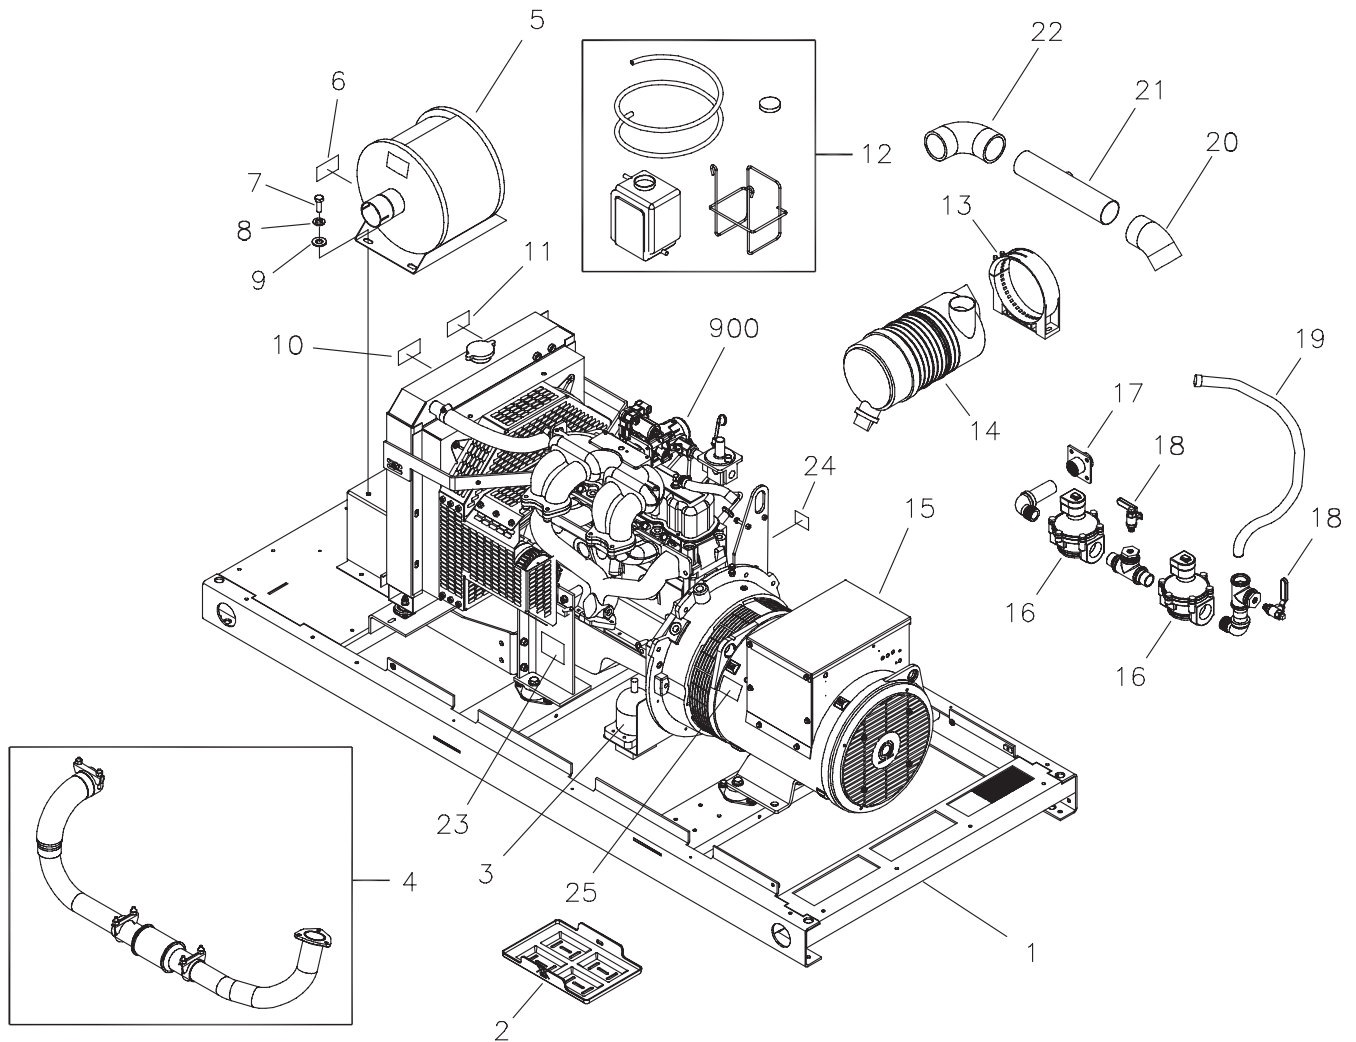

UNIT EXPLODED VIEW

Copyright © 2008 Briggs & Stratton Power Products Group, LLC. All rights reserved. No part of this material may be reproduced or transmitted in any form by any means without the express written permission of Briggs & Stratton Power Products Group, LLC.

UNIT PARTS LIST

Item	Part #	Description	Parts Not Illustrated	
1	AA204477GS	BASE	204347GS	KIT, Manual
2	205623GS	TRAY, Battery	205051GS	MANUAL, Operator's
3	206119GS	ASSY, Heater, Tank	205052GS	MANUAL, Install
4	204892GS	KIT, Exhaust	206992GS	MANUAL, Engine, PSI
5	204654GS	SILENCER, Muffler	841281	SWITCH, Oil Pressure
6	205398GS	DECAL, Burn Hazard	204751GS	SWITCH, Temperature
7	*	HHCS, 5/16 - 18 x 1	198866GS	ASSY, Wall Plate
8	*	WASHER, 5/16 - M8, Lock	205206GS	HOSE, Flex
9	*	WASHER, 5/16 - M8, Flat	206943GS	ASSY, Oil Drain Hose
10	205396GS	DECAL, Warning Hot Coolant	198573GS	FUSE, ATO Type 15amp
11	205399GS	DECAL, Warning Moving Parts	203374GS	PAINT, Touch-Up 1/2oz, Continuum Charcoal
12	205226GS	KIT, Bottle Overflow		
13	204868GS	CLAMP, Air Cleaner	198811GS	PAINT, Touch-Up 1/2oz, Metallic Silver
14	204274GS	ASSY, Air Cleaner		
	207026GS	Cartridge, Air Filter	205622GS	KIT, Hold Down Battery
15	204343GS	ASSY, Alternator	207025GS	KIT, Decals, Service
	207019GS	Assy, Rectifier		
	207020GS	Regulator, Voltage		
16	206120GS	ASSY, Fuel Valve	Optional Accessories	
17	AA204802GS	COUPLER, Fuel System	199475GS	PAINT, Touchup, 12oz Spray, Silver
18	206626GS	VALVE, Ball 1/4"	203417GS	PAINT, Touchup, 12oz Spray, Continuum Charcoal
19	206455GS	ASSY, Hose, Fuel	203374GS	PAINT, Touch-Up, Continuum Charcoal
20	205012GS	ELBOW, Rubber	198811GS	PAINT, Touch-Up, Metallic Silver
21	204841GS	TUBE, Inlet, Air		
22	204869GS	ELBOW, Rubber		
23	200409GS	DECAL, Warning, Hot		
24	186649GS	DECAL, Oil Drain		
25	205401GS	DECAL, Explosion Hazard		
900	§	ENGINE		

* - Items without part numbers are common fasteners and are available at your local hardware store.

§ - Contact Engine Manufacturer