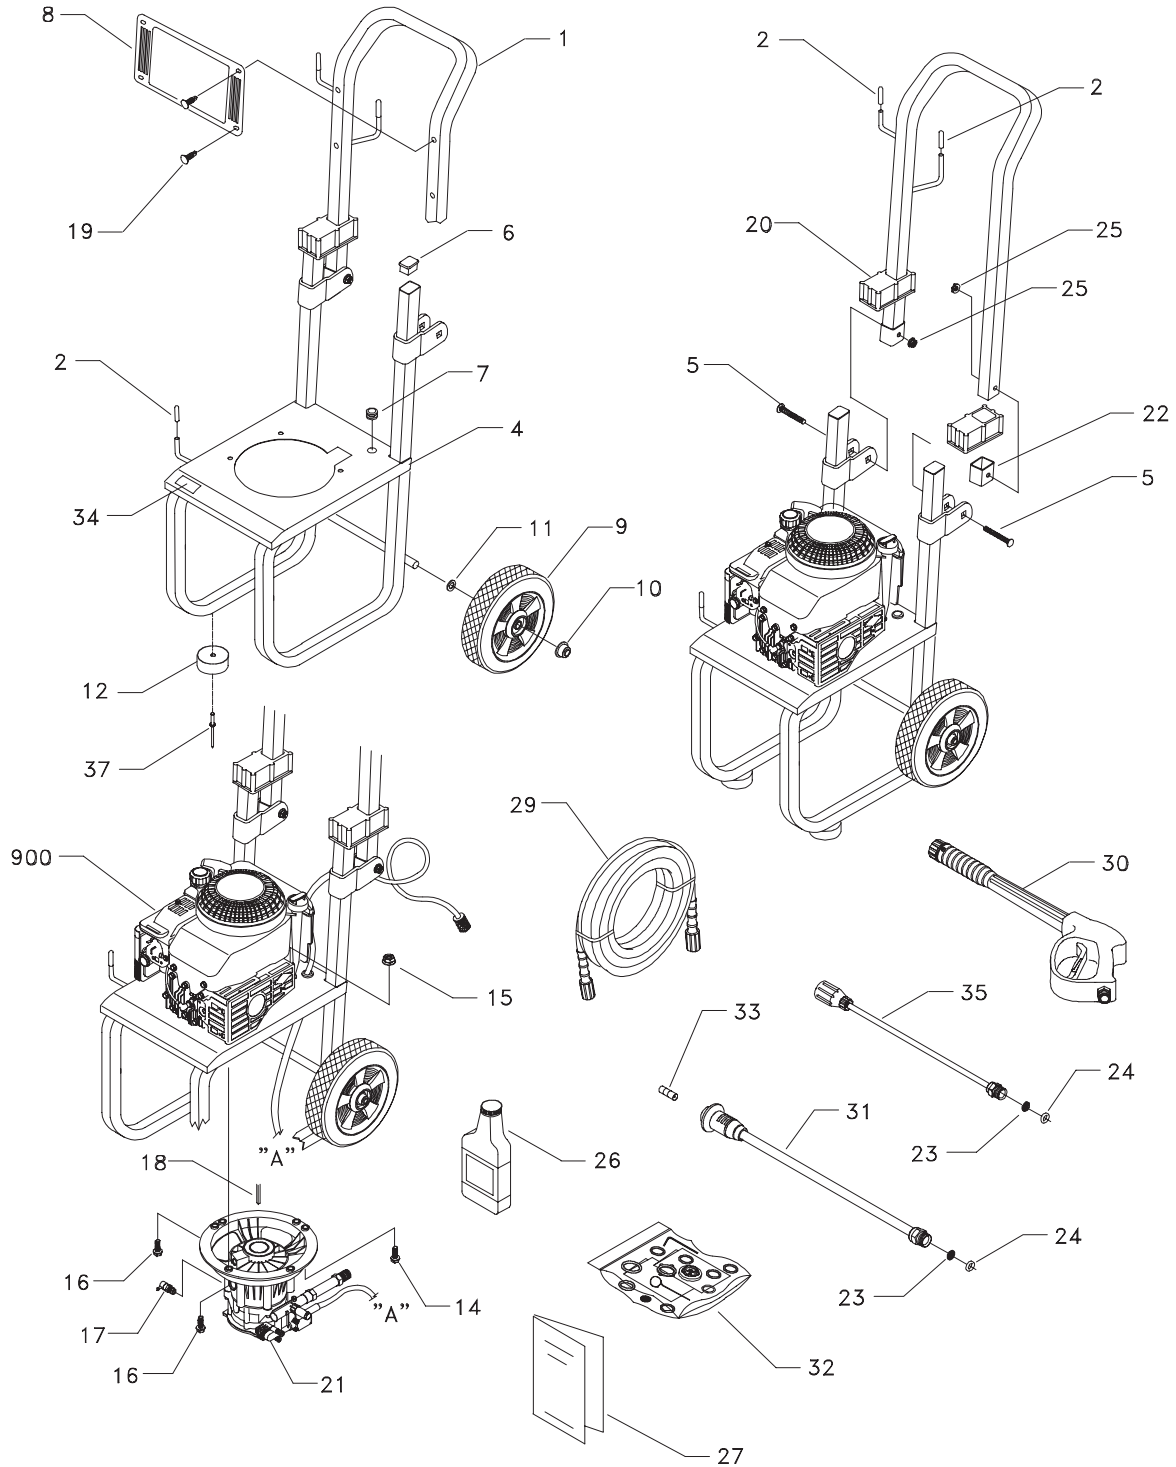

1800 PSI Pressure Washer Parts & Diagrams

Model 01811-0

1800 PSI Pressure Washer

EXPLODED VIEW - MAIN UNIT

191689A Revision I (09/26/2005)

PARTS LIST - MAIN UNIT

Item	Part #	Description
1	GB3330GS	HANDLE
2	B2516GS	CAP, Vinyl
4	GB3307GS	BASE
5	B3085GS	CARRIAGE BOLT, 1/4"-20 x 1 1/2"
6	81895GS	CAP, Plug
7	30809GS	GROMMET, Chemical Hose
8	191695GS	DECALS/BILLBOARD
9	21206GS	TIRE, 2" x 8" Black Mag
10	190146GS	PUSHNUT, 1/2"
11	49808GS	WASHER, M12 Flat
12	191413GS	VIBE MOUNT, with Washer
13	57821GS	HHCS, M8
14	A2013GS	SHCS, M8 - 1.25 x 70mm
15	52858GS	NUT, M8
16	190750GS	SHCS, M8 -1.25 x 50mm
17	194298GS	VALVE, Thermal Relief
18	23139GS	KEY
19	B1797GS	FASTENER, Clip
20	B2791GS	COVER, Hinge
21	194216GS	PUMP
22	B2790GS	CAP, End
23	B4224GS	SCREEN, Gun Inlet
24	97837GS	O-RING
25	B2071GS	NUT, 1/4"-20 Locking Flange
26	BB3061BGS	OIL, Engine
27	191689GS	MANUAL
29	190249GS	HOSE, 1/4" x 25'
30	B1862BGS	GUN
31	188792GS	WAND, Adjustable Nozzle
32	191922GS	TAG, Nozzle Instructions
33	21761GS	KIT, O-Ring Maintenance
34	187952GS	DECAL, Cool Down
35	B2335GS	TURBO
36	52858GS	NUT, M8
37	188194GS	BLIND RIVET
900	§	ENGINE

§ - Contact Engine Manufacturer

PARTS LIST - PUMP

Item	Part #	Description
19	190571GS	CAP, Oil
28	190627GS	MANIFOLD
29	190575GS	O-RING, 4 X 2
30	190576GS	SCREW
45	190578GS	PIN
46	190629GS	VALVE, Seat Plate, Plastic
47	190630GS	VALVE, Seat, Plastic
62	190581GS	CAP, 1/8
68	190582GS	BALL, 7mm SS
69	190584GS	O-RING, 9.25 x 1.78
76	194298GS	THERMAL RELIEF
A	NSP	ASSY, CASE, PISTON
B	190632GS	KIT, WATER INLET, ALUM
C	190634GS	KIT, OUTLET, ALUM
E	190591GS	KIT, CHECK VALVES
F	190592GS	KIT, INLET CHECK
G	190593GS	KIT, CHEMICAL INJECTION
H	190628GS	KIT, UNLOADER STEM
J	189971GS	KIT, CHEMICAL HOSE
K	190636GS	KIT, SEAL SET
L	NSP	KIT, HEAD ALUM

Items Not Illustrated

190586GS	OIL BOTTLE
B2384GS	FILTER, Inlet
I86452GS	FILTER, Inlet, Bag of 10

NOTE: Item letters B - K are service kits and include all parts shown within the box.

Free Manuals Download Website