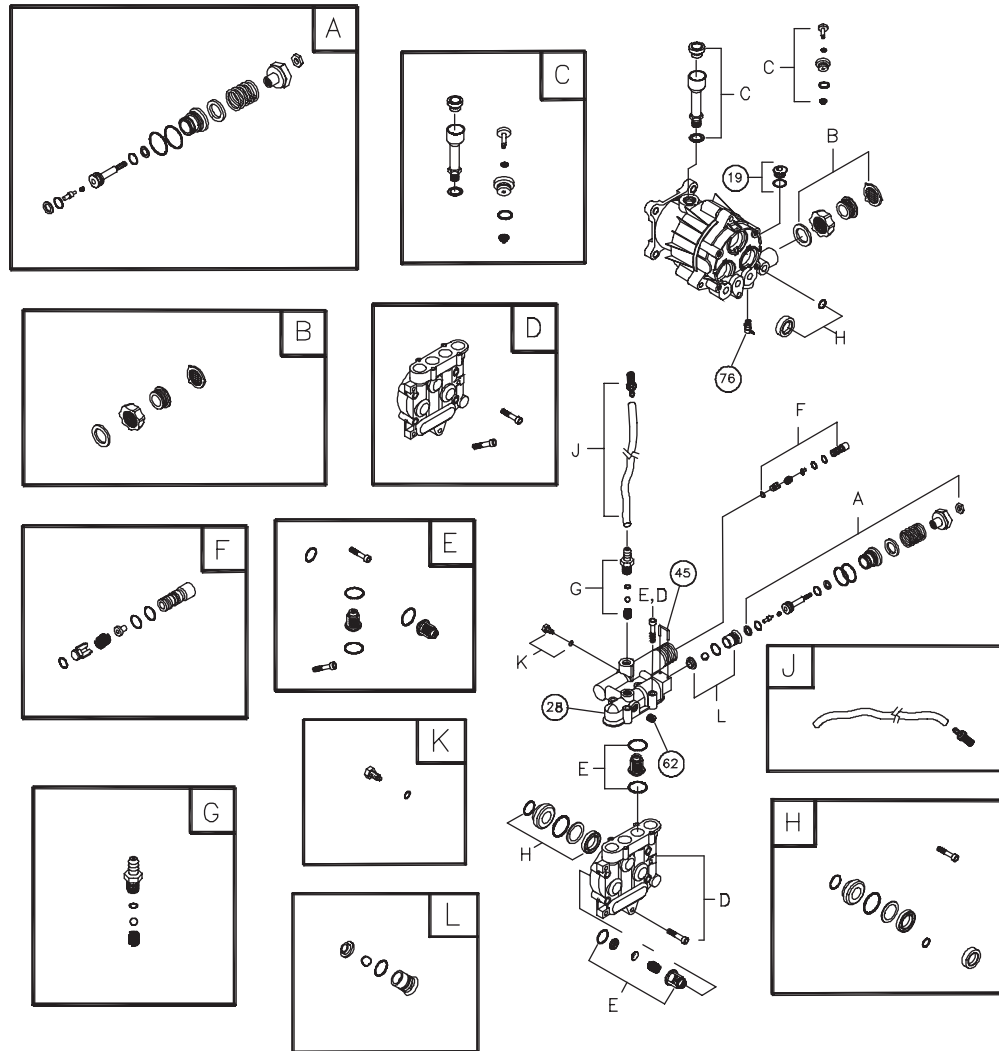

EXPLODED VIEW AND PARTS LIST

EXPLODED VIEW AND PARTS LIST - MAIN UNIT

Item	Part #	Description
1	198732GS	ASSY, Base
2	M194567GS	HANDLE
3	200170GS	ASSY, Billboard w/Decals & Clips
	195964GS	Clips, Tree
4	196006GS	HOSE
5	192318GS	KIT, Engine Mounting Hardware
6	198347GS	ASSY, Pump
	23139DGS	Key
	94298GS	Valve, Thermal Relief
7	B2203GS	KIT, Handle Fastening
8	194509GS	KIT, Wheel
	191265GS	E-Ring
9	192310GS	KIT, Vibration Mount
10	193819GS	KIT, Hook
11	192131GS	KIT, Pump Mounting Hardware
12	96016GS	QUICK CONNECT, Female, Plastic
13	95456GS	QUICK CONNECT, Male
14	193482GS	GUN
15	192198GS	EXTENSION, w/Nozzle Holder

Item	Part #	Description
16	196902GS	KIT, Nozzle
	198841GS	Nozzle, QC, Plastic, Soap
	195983WGS	Nozzle, QC, Red
	195983XGS	Nozzle, QC, Yellow
	195983ZGS	Nozzle, QC, White
900	§	ENGINE

Item Not Illustrated

203763GS	MANUAL, Operator's
MS3431	MANUAL, Engine
191267SGS	AXLE
192014GS	FITTING, 1/2"
192015GS	FITTING, 3/4"
200171GS	KIT, INT'L Tag Warning
6048	KIT-O-Ring

Optional Accessories

6039	PUMP SAVER
------	------------

EXPLODED VIEW AND PARTS LIST

EXPLODED VIEW AND PARTS LIST - PUMP

Item	Part #	Description
19	190571GS	CAP, Oil
28	198102GS	MANIFOLD
45	190578GS	PIN
62	190581GS	CAP, 1/8
76	194298GS	VALVE, Thermal Relief
A	190594GS	KIT, Unloader
B	190670GS	KIT, Water Inlet
C	190669GS	KIT, Breather Tube
D	193808GS	KIT, Head Brass
E	193806GS	KIT, Check Valves
F	190592GS	KIT, Inlet Check
G	190593GS	KIT, Chemical Injection