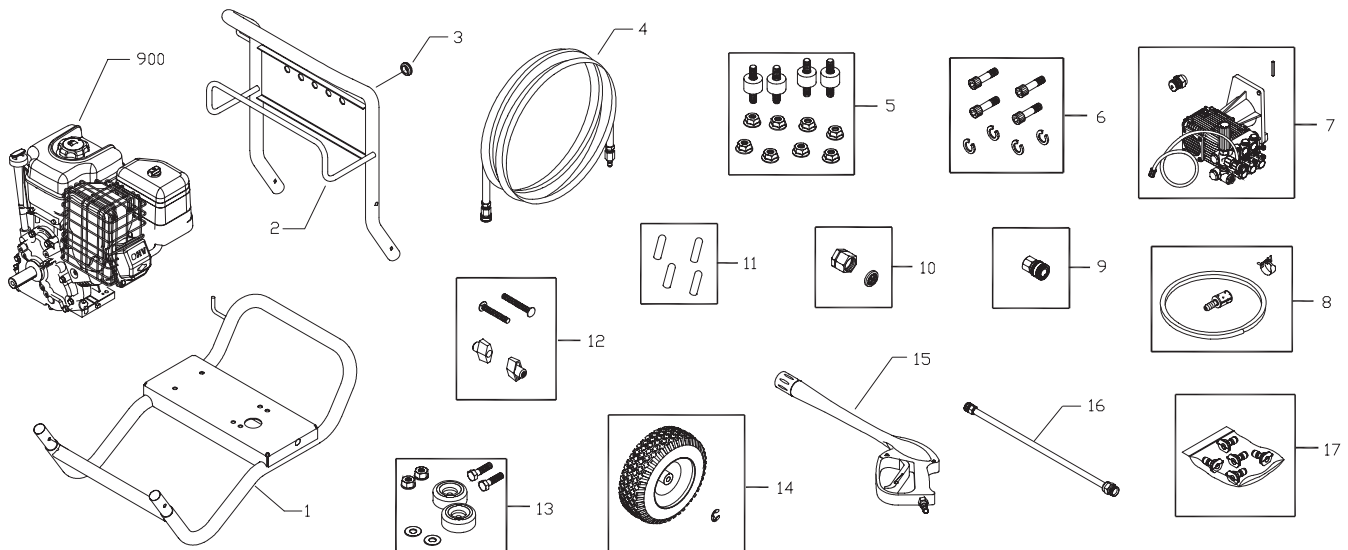

EXPLODED VIEW AND PARTS LIST

EXPLODED VIEW AND PARTS LIST - MAIN UNIT

Item	Part #	Description
1	M194424GS	BASE
2	M196133GS	HANDLE
3	30809GS	GROMMET
4	B4805GS	HOSE, 50'
5	192134GS	KIT, Engine Mounting Hardware
6	192132GS	KIT, Pump Mounting Hardware
7	194036GS	ASSY, Pump
	195016GS	Valve, Thermal Relief
	63281GS	Key
8	192796GS	KIT, Chemical Hose/Filter
9	95458GS	QUICK CONNECT
10	194004GS	KIT, Garden Hose Inlet
11	192126GS	KIT, Vinyl Cap
12	B2203GS	KIT, Handle Fastening
13	192310GS	KIT, Vibration Mount
14	194411GS	KIT, Wheel
	191265GS	E-Ring
15	B3263AGS	GUN
16	193814GS	EXTENSION, QC
17	196233GS	KIT, Spray Tips
	195983AGS	Nozzle, QC, Red

Item	Part #	Description
	195983BGS	Nozzle, QC, Yellow
	195983CGS	Nozzle, QC, Green
	195983DGS	Nozzle, QC, White
	195851ZZGS	Nozzle, QC, Black
	900	§ ENGINE

Items Not Illustrated

203764GS	MANUAL, Operator's
MS3778	MANUAL, Engine
191267RGS	AXLE
95456GS	QUICK CONNECT, Male
96016GS	QUICK CONNECT, Female, Plastic
192014GS	FITTING, 1/2
192015GS	FITTING, 3/4
195463GS	KIT, Decals, Service

EXPLODED VIEW AND PARTS LIST

EXPLODED VIEW AND PARTS LIST - PUMP

Item	Part #	Description
14	198849GS	CAP, Oil Dipstick
16	116B2126GS	O-RING, Square
27	203034GS	KIT, DRAIN PLUG
A	50087628PGS	KIT, VALVE
B	201B2126GS	KIT, PISTON
C	203B2126GS	KIT, WATER SEALS
D	204B2126GS	KIT, SUPPORT RINGS
E	192914GS	KIT, HOSE TAIL
F	153B2126GS	UNLOADER, Complete
G	193991GS	KIT, O-RINGS
H	199894GS	KIT, BOLTS
J	202B2126GS	KIT, OIL SEALS

Items Not Illustrated
B2384GS FILTER, Inlet

Optional Accessories
100515GS PUMP SAVER
6033 OIL BOTTLE, Pump

NOTE: Items A - J are service kits and include all parts shown within the box.

Free Manuals Download Website