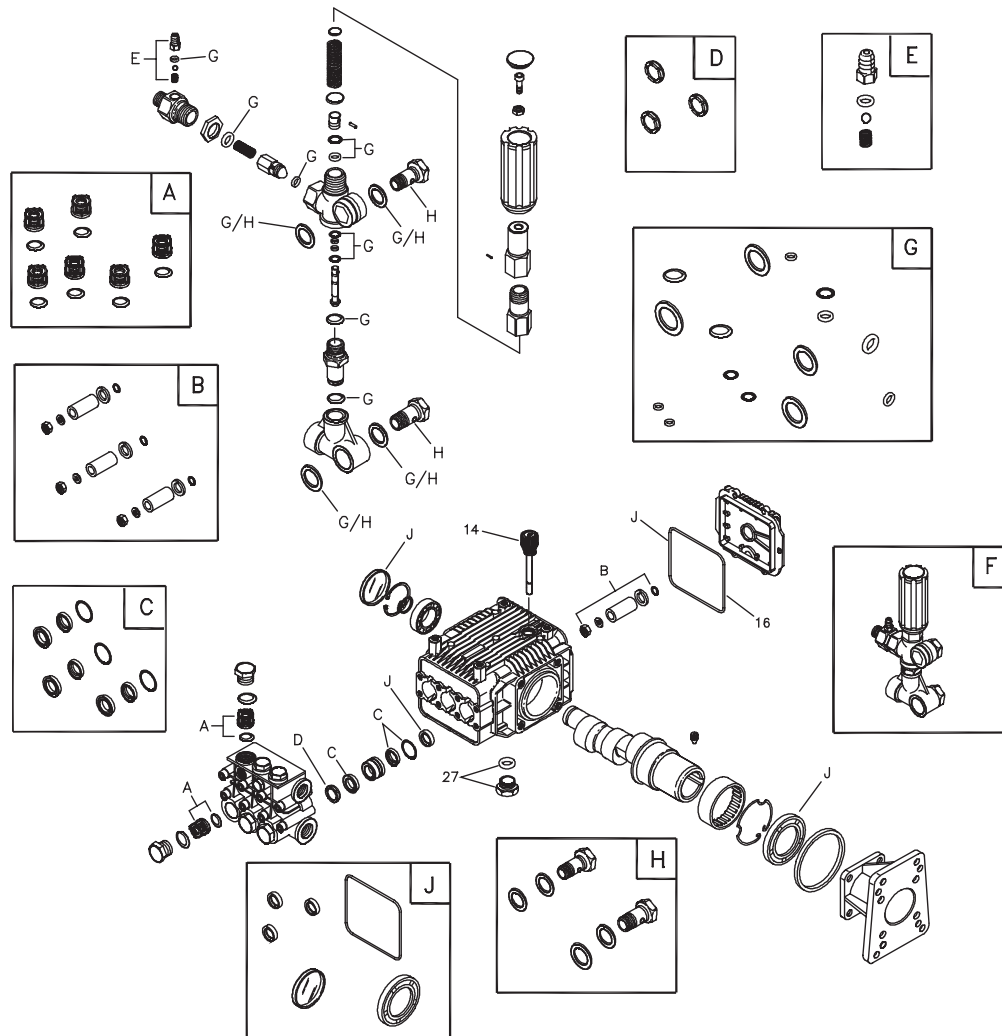

EXPLODED VIEW AND PARTS LIST

EXPLODED VIEW AND PARTS LIST - MAIN UNIT

Item	Part #	Description
1	M194424GS	BASE
2	M196133GS	HANDLE
3	30809GS	GROMMET
4	B4805GS	HOSE, 50'
5	192134GS	KIT, Engine Mounting Hardware
6	192132GS	KIT, Pump Mounting Hardware
7	194036GS	ASSY, Pump
	195016GS	Valve, Thermal Relief
	63281GS	Key
8	192796GS	KIT, Chemical Hose/Filter
9	95458GS	QUICK CONNECT
10	194004GS	KIT, Garden Hose Inlet
11	192126GS	KIT, Vinyl Cap
12	B2203GS	KIT, Handle Fastening
13	192310GS	KIT, Vibration Mount
14	194411GS	KIT, Wheel
	191265GS	E-Ring
15	B3263AGS	GUN
16	193814GS	EXTENSION, QC
17	196233GS	KIT, Spray Tips
	195983AGS	Nozzle, QC, Red

Item	Part #	Description
	195983BGS	Nozzle, QC, Yellow
	195983CGS	Nozzle, QC, Green
	195983DGS	Nozzle, QC, White
	195851ZZGS	Nozzle, QC, Black
	900	§ ENGINE

Items Not Illustrated

203764GS	MANUAL, Operator's
MS3778	MANUAL, Engine
191267RGS	AXLE
95456GS	QUICK CONNECT, Male
96016GS	QUICK CONNECT, Female, Plastic
192014GS	FITTING, 1/2
192015GS	FITTING, 3/4
195463GS	KIT, Decals, Service

Optional Accessories

6048	KIT, O-Ring
6039	PUMP SAVER

§ - Contact Engine Manufacturer

Copyright © 2007 Briggs & Stratton Power Products Group, LLC. All rights reserved. No part of this material may be reproduced or transmitted in any form by any means without the express written permission of Briggs & Stratton Power Products Group, LLC.

EXPLODED VIEW AND PARTS LIST

EXPLODED VIEW AND PARTS LIST - PUMP

Item	Part #	Description
14	198849GS	CAP, Oil Dipstick
16	116B2126GS	O-RING, Square
27	203034GS	KIT, DRAIN PLUG
A	50087628PGS	KIT, VALVE
B	201B2126GS	KIT, PISTON
C	203B2126GS	KIT, WATER SEALS
D	204B2126GS	KIT, SUPPORT RINGS
E	192914GS	KIT, HOSE TAIL
F	153B2126GS	UNLOADER, Complete
G	193991GS	KIT, O-RINGS
H	199894GS	KIT, BOLTS
J	202B2126GS	KIT, OIL SEALS