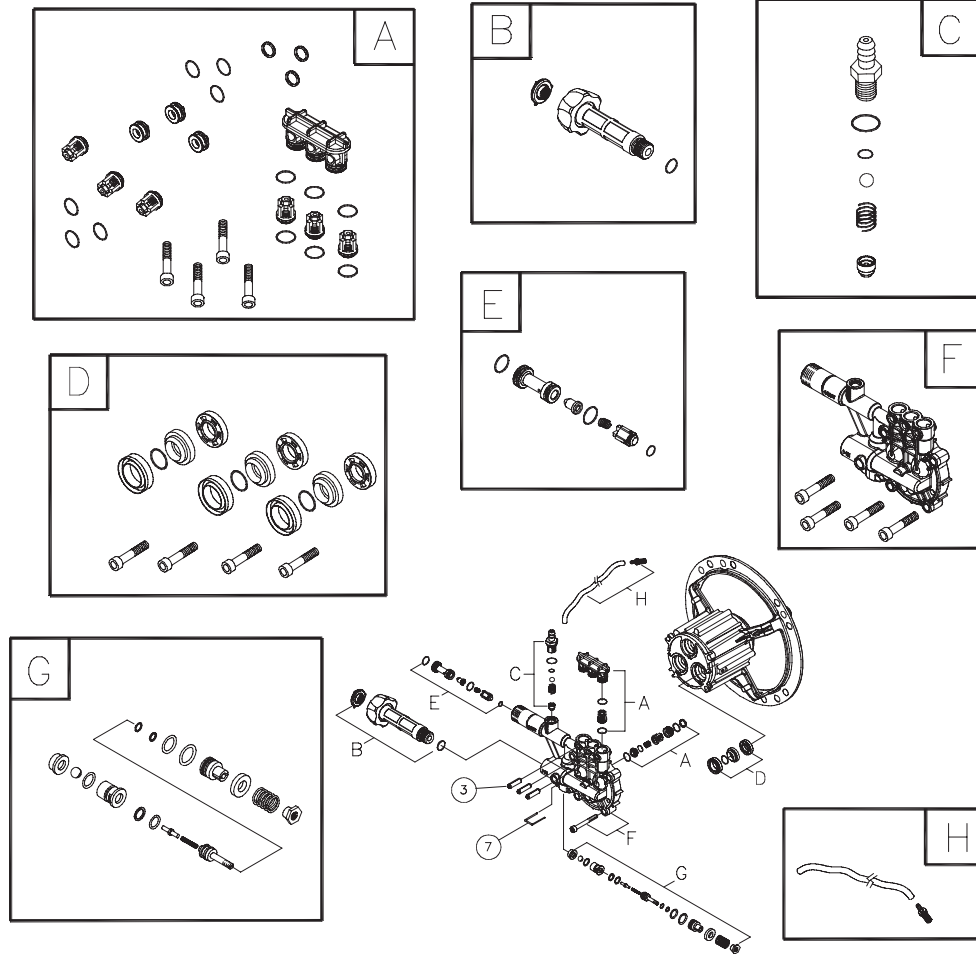

Model No. 020261-I (2200 PSI Pressure Washer) Manual No. 198968B Revision - (04/21/2006)

EXPLODED VIEW AND PARTS LIST — MAIN UNIT

Item	Part #	Description
1	199643GS	ASSY, Base
2	B199780GS	HANDLE
3	199645GS	ASSY, Chem Tank w/Clips
	195964GS	Clip
	192980GS	Kit, Fuel Valve
4	196006GS	HOSE
5	192131GS	KIT, Pump Mounting Hardware
6	B3222EGS	CAP, Chem Container
7	194264GS	KIT, Hook, Handle
8	192309GS	KIT, Hook, Base
9	192050GS	E-RING
10	88935GS	ADAPTER, Brush
11	95597GS	BRUSH, Broom
12	88934GS	EXTENSION
13	198974GS	ASSY, Wand
14	B1236CGS	ORIFICE
15	193482GS	GUN
16	88185GS	BRUSH, Utility
17	95598GS	HANDLE, Brush
18	B2203GS	KIT, Handle Connector
19	192310GS	KIT, Vibration Mount
20	196439GS	KIT, Wheel
21	194298GS	VALVE, Thermal Relief

Item	Part #	Description
22	23139GS	KEY
23	200200GS	ASSY, Pump (see page 3)
900	§	ENGINE

Items Not Illustrated:

Part #	Description
198968GS	MANUAL, Operator's
MS5573	MANUAL, Engine
BB3061BGS	OIL BOTTLE
87815GS	GOGGLES
195454GS	AXLE
A1040NGS	HOSE, Chemical
275034	DECAL, Warning
194256GS	KIT, Tag Warning

EXPLODED VIEW AND PARTS LIST — PUMP

Item	Part #	Description
3	200274GS	PLUG, Elastic
7	190578GS	PIN
A	200298GS	KIT, CHECK VALVES
B	200278GS	KIT, WATER INLET
C	200279GS	KIT, CHEMICAL INJECTION
D	200280GS	KIT, HIGH PRESSURE SEALS
E	200281GS	KIT, CHEM INJECT VENTURI
F	200282GS	KIT, PUMP HEAD, ALUM
G	200283GS	KIT, BY-PASS
H	189971GS	KIT, CHEMICAL HOSE

Parts Not Illustrated	
Part #	Description
190586GS	OIL BOTTLE
B2384GS	FILTER, Inlet
186452GS	FILTER, Inlet, Bag of 10

NOTE: Item letters A - H are service kits and include all parts shown within the box.