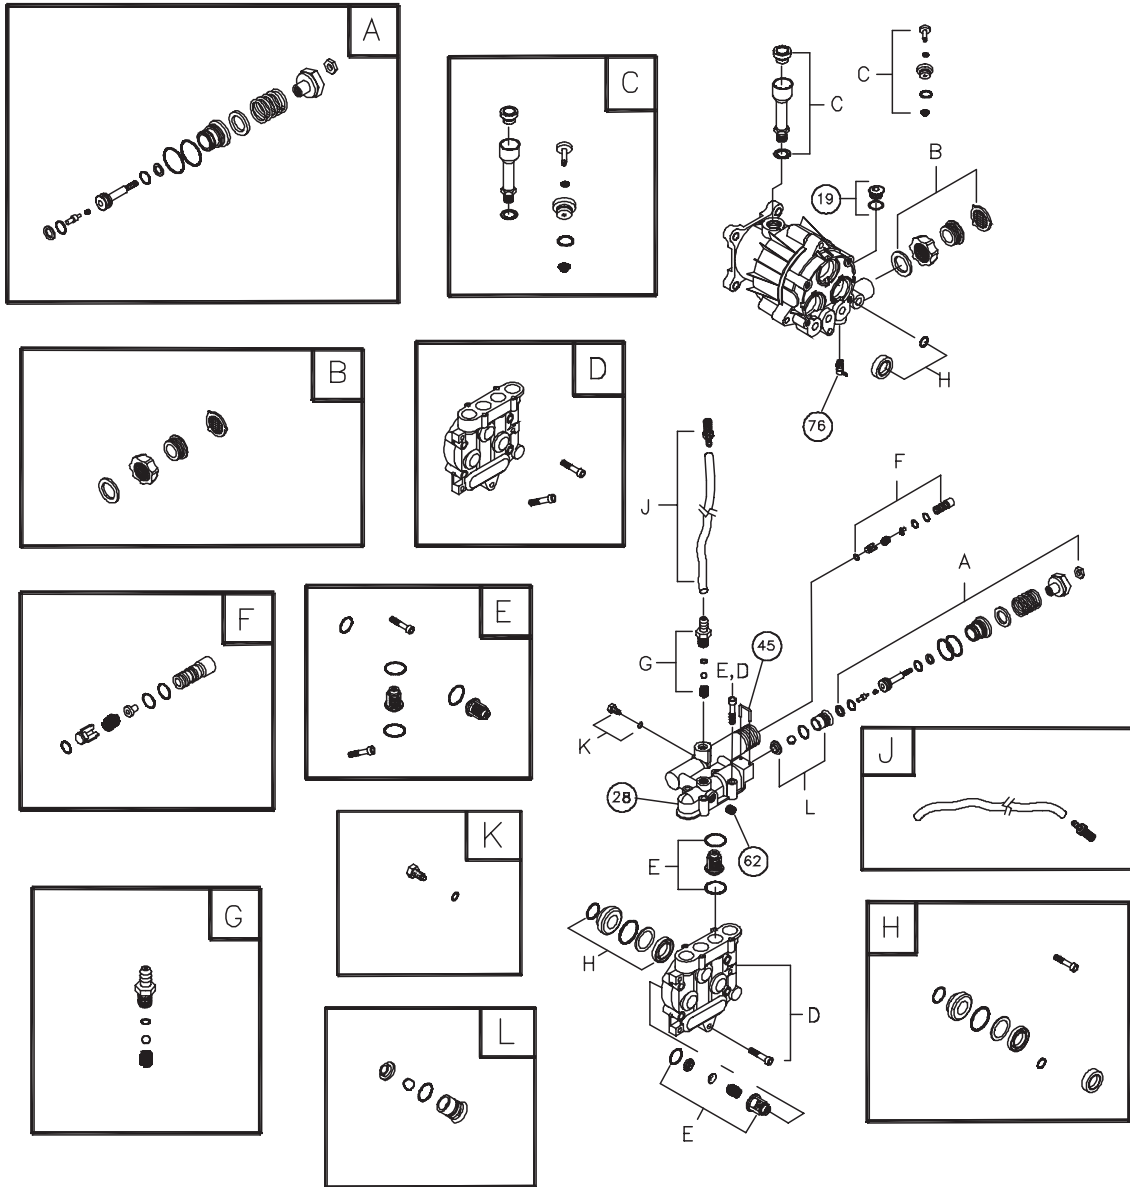

# Exploded View and Parts List — Main Unit

Item	Part #	Description
1	203081GS	ASSY, Base
2	Y201499GS	HANDLE
3	203082GS	KIT, Billboard, w/Decals & Clips
	195964GS	Clips, Tree
	30809GS	Grommet
4	192131GS	KIT, Pump Mounting Hardware
5	198347GS	ASSY, Pump
	194298GS	Valve, Thermal Relief
	23139DGS	Key
6	203083GS	KIT, Wheel
	200520GS	Hubcap
	192050GS	E-Ring
7	202017GS	HOSE
8	200595GS	EXTENSION
9	192553GS	KIT, Vibration Mount
10	199990GS	GUN
11	202182GS	KIT, Nozzle
	201580RGS	Nozzle, QC, Project Pro, Yellow
	201580XGS	Nozzle, QC, Project Pro, Orange
	201580AAGS	Nozzle, QC, Project Pro, Red
	198841GS	Nozzle, Plastic, Soap
12	B2203GS	KIT, Handle Fastening
13	192134GS	KIT, Engine Mounting Hardware
900	§	ENGINE

## Items Not Illustrated:

203768GS	MANUAL, Operator's
202494GS	DECAL, Engine
202495GS	DECAL, Air Cleaner
200658GS	DECAL, Recoil
87815GS	GOGGLES
201314GS	AXLE
BB3061BGS	OIL BOTTLE
695755	KNOB, Throttle
194256GS	KIT, Hang Tag, Warning

# Exploded View and Parts List — Pump

Item	Part #	Description
19	190571GS	CAP, Oil
28	198102GS	MANIFOLD
45	190578GS	PIN
62	190581GS	CAP, 1/8
76	194298GS	THERMAL RELIEF
A	190594GS	KIT, UNLOADER
B	190670GS	KIT, WATER INLET
C	190669GS	KIT, BREATHER TUBE
D	193808GS	KIT, HEAD BRASS
E	193806GS	KIT, CHECK VALVES
F	190592GS	KIT, INLET CHECK
G	190593GS	KIT, CHEMICAL INJECTION