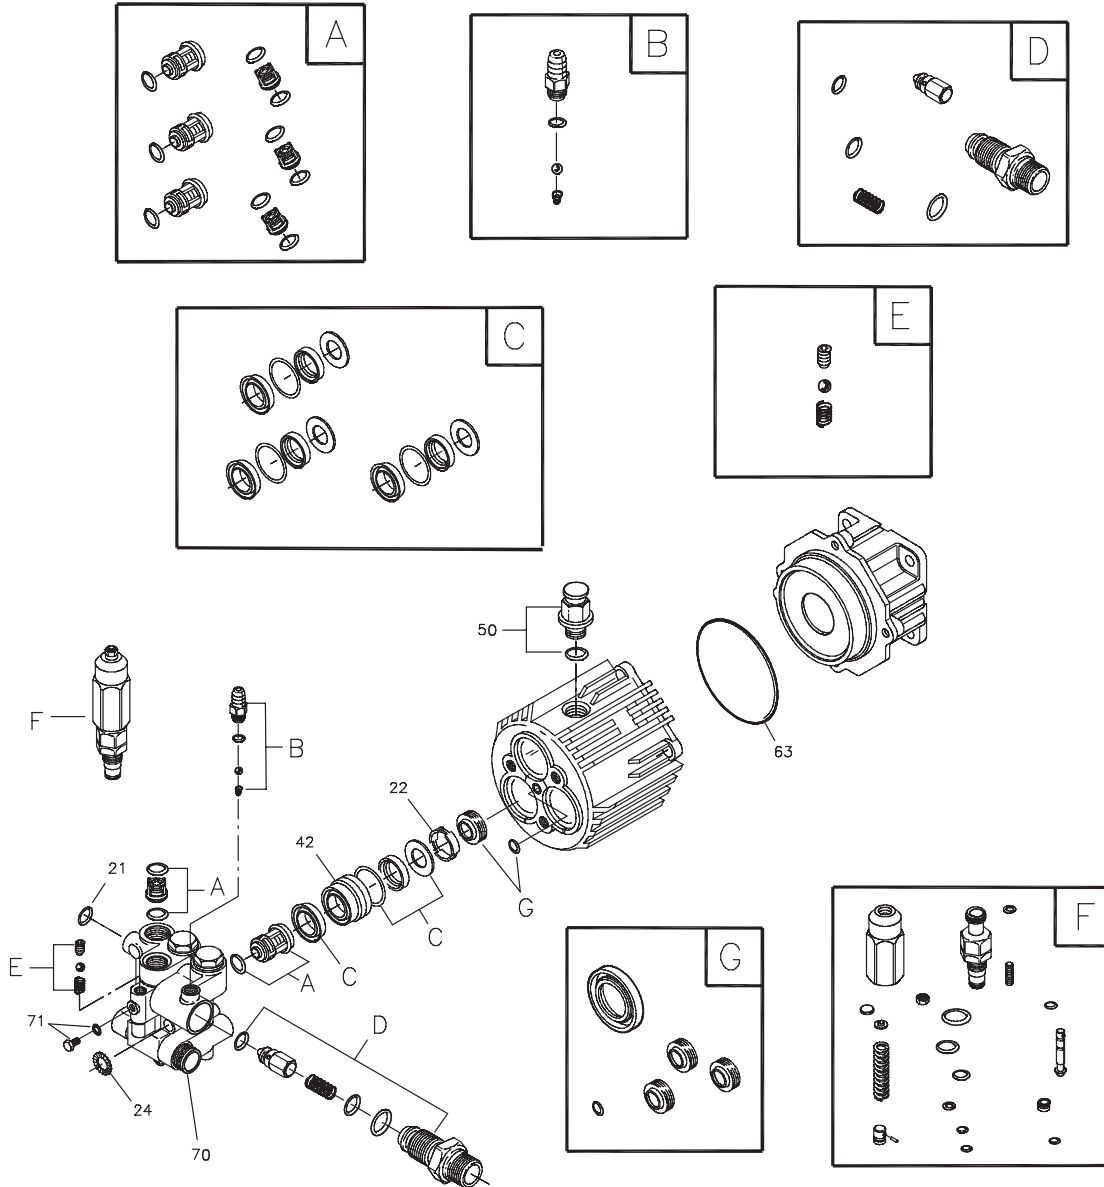

Exploded View and Parts List — Main Unit

Item	Part #	Description
1	203081GS	BASE, w/Mounts
2	Y201499GS	HANDLE
3	203082GS	KIT, Billboard/Decals, w/Clips
	195964GS	Clips, Tree
	30809GS	Grommet
4	203083GS	KIT, Wheel
	200520GS	Hubcap
	192050GS	E-Ring
5	192131GS	KIT, Pump Mounting Hardware
6	202182GS	KIT, Nozzle
	201580RGS	Nozzle, QC, Project Pro, Yellow
	201580XGS	Nozzle, QC, Project Pro, Orange
	201580AAGS	Nozzle, QC, Project Pro, Red
	198841GS	Nozzle, Plastic, Soap
7	95457GS	ADAPTER
8	194004GS	KIT, Inlet, Grdn Hose
9	202005GS	ASSY, Pump
	194298GS	Valve, Thermal Relief
	23139DGS	Key
10	202634GS	HOSE
11	192553GS	KIT, Vibration Mount
12	200595GS	EXTENSION, QC

Item	Part #	Description
13	199990GS	GUN
14	B2203GS	KIT, Handle Fastening
15	192134GS	KIT, Engine Mounting Hardware
900	§	ENGINE

Items Not Illustrated:

203768GS	MANUAL, Operator's
87815GS	GOGGLES
BB3061BGS	OIL BOTTLE
201314GS	AXLE
695755	KNOB, Throttle
202494GS	DECAL, Engine
202495GS	DECAL, Air Cleaner
200658GS	DECAL, Recoil
194256GS	KIT, Tag Warning, w/Clip

Exploded View and Parts List — Pump

Item	Part #	Description
21	194434GS	O-RING
22	190639GS	SPACER
24	190640GS	WASHER
42	190646GS	PISTON, Guide
50	198160GS	VENT CAP, with O-Ring
63	194435GS	O-RING
70	190654GS	PUMP HEAD
71	190655GS	GRUB SCREW & WASHER
A	190657GS	KIT, CHECK VALVE
B	192914GS	KIT, CHEMICAL INJECT
C	190660GS	KIT, SEAL WATER
D	194426GS	KIT, INJECTOR

Item	Part #	Description
E	194427GS	KIT, BALL & SPRING
F	193126GS	KIT, UNLOADER
G	194425GS	KIT, SEAL OIL

Parts Not Illustrated		
	190585GS	OIL BOTTLE
	B2384GS	FILTER, Inlet

NOTE: Item letters A - G are service kits and include all parts shown within the box.