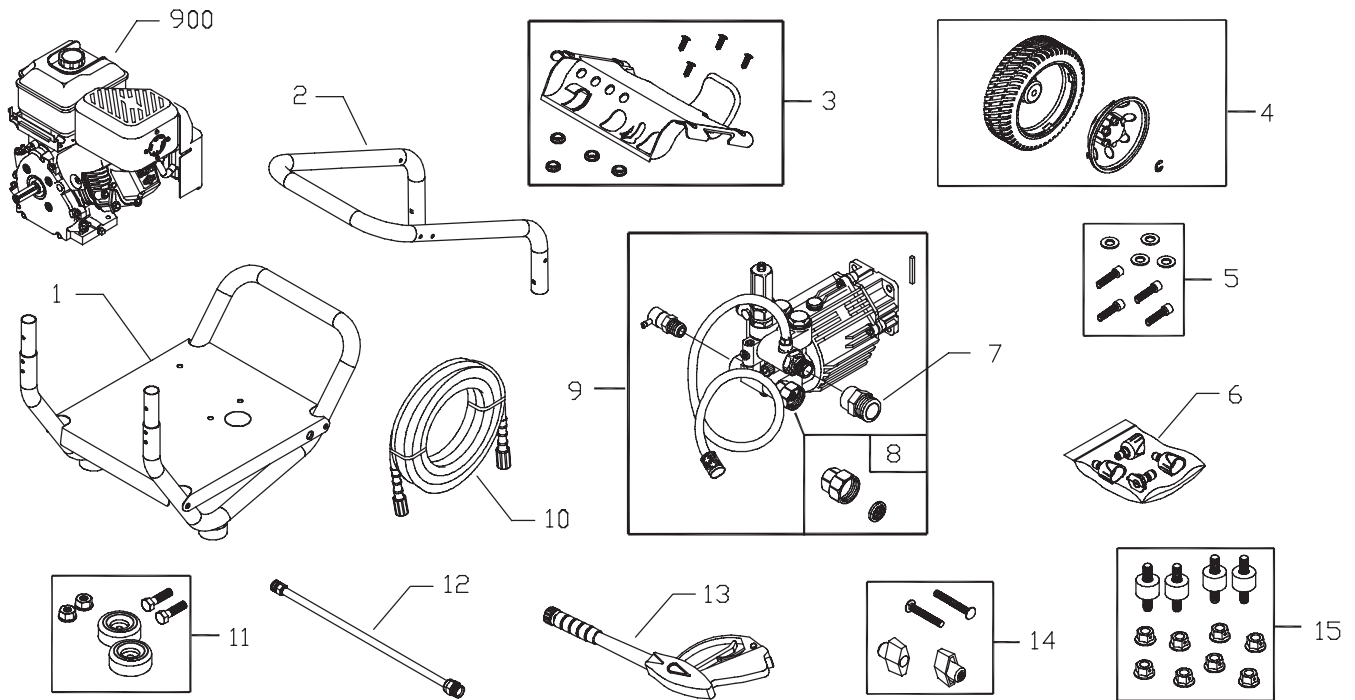

Exploded View and Parts List — Main Unit

Item	Part #	Description
1	203081GS	BASE, w/Mounts
2	Y201499GS	HANDLE
3	203082GS	KIT, Billboard/Decals, w/Clips
	195964GS	Clips, Tree
	30809GS	Grommet
4	203083GS	KIT, Wheel
	200520GS	Hubcap
	192050GS	E-Ring
5	192131GS	KIT, Pump Mounting Hardware
6	202182GS	KIT, Nozzle
	201580RGS	Nozzle, QC, Project Pro, Yellow
	201580XGS	Nozzle, QC, Project Pro, Orange
	201580AAGS	Nozzle, QC, Project Pro, Red
	198841GS	Nozzle, Plastic, Soap
7	95457GS	ADAPTER
8	194004GS	KIT, Inlet, Grdn Hose
9	202005GS	ASSY, Pump
	194298GS	Valve, Thermal Relief
	23139DGS	Key
10	202634GS	HOSE
11	192553GS	KIT, Vibration Mount
12	200595GS	EXTENSION, QC

Item	Part #	Description
13	199990GS	GUN
14	B2203GS	KIT, Handle Fastening
15	192134GS	KIT, Engine Mounting Hardware
900	§	ENGINE

Items Not Illustrated:

203768GS	MANUAL, Operator's
87815GS	GOGGLES
BB3061BGS	OIL BOTTLE
201314GS	AXLE
695755	KNOB, Throttle
202494GS	DECAL, Engine
202495GS	DECAL, Air Cleaner
200658GS	DECAL, Recoil
194256GS	KIT, Tag Warning, w/Clip

Exploded View and Parts List — Pump

Item	Part #	Description
21	194434GS	O-RING
22	190639GS	SPACER
24	190640GS	WASHER
42	190646GS	PISTON, Guide
50	198160GS	VENT CAP, with O-Ring
63	194435GS	O-RING
70	190654GS	PUMP HEAD
71	190655GS	GRUB SCREW & WASHER
A	190657GS	KIT, CHECK VALVE
B	192914GS	KIT, CHEMICAL INJECT
C	190660GS	KIT, SEAL WATER
D	194426GS	KIT, INJECTOR

Item	Part #	Description
E	194427GS	KIT, BALL & SPRING
F	193126GS	KIT, UNLOADER
G	194425GS	KIT, SEAL OIL

Parts Not Illustrated		
	190585GS	OIL BOTTLE
	B2384GS	FILTER, Inlet

NOTE: Item letters A - G are service kits and include all parts shown within the box.