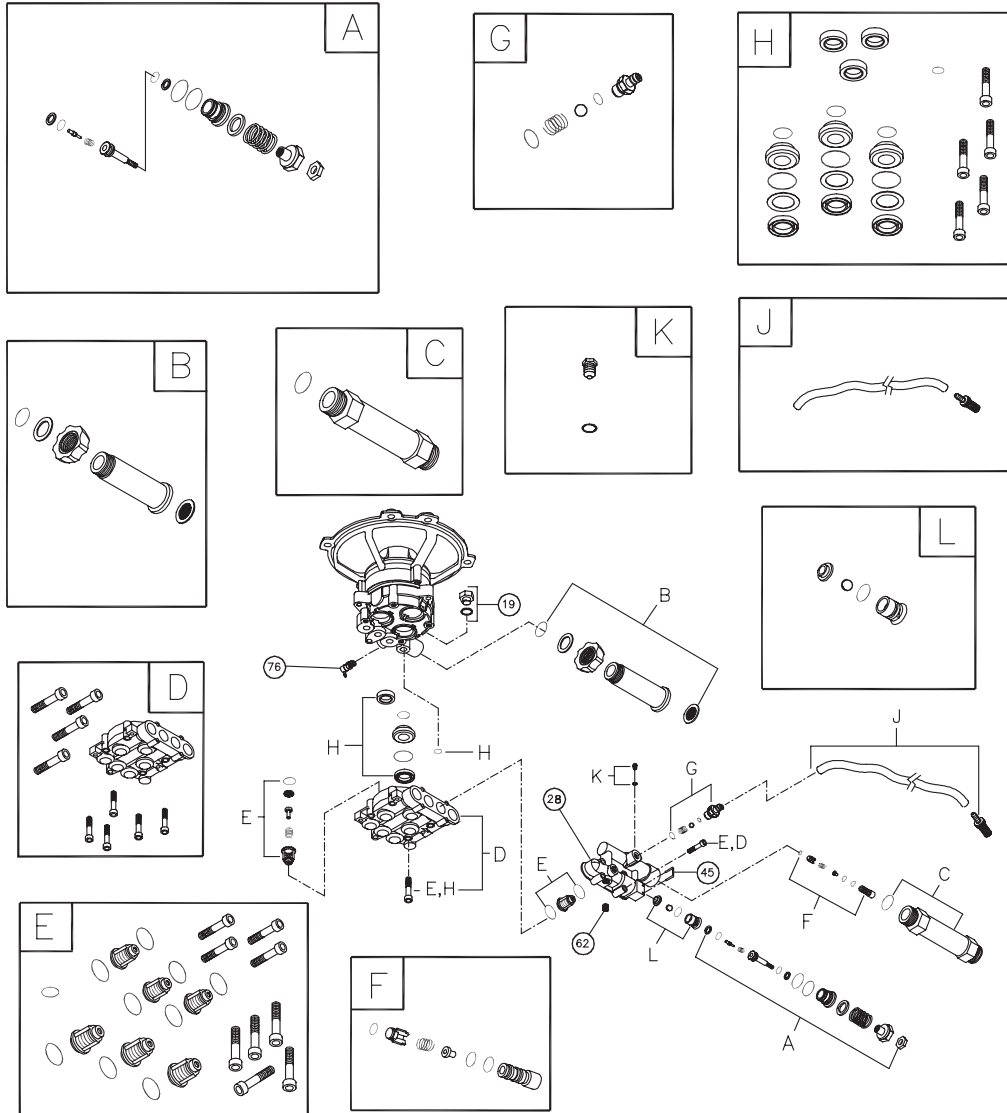

Exploded View and Parts List — Main Unit

Item	Part #	Description
1	202481GS	ASSY, Base
2	J199110GS	HANDLE
3	202762GS	KIT, Bilbrd Assy, w/Decals & Clips
	195964GS	Clip
	30809GS	Grommet
4	192529GS	KIT, Pump Mounting Hardware
5	B2203GS	KIT, Handle Connector
6	202605GS	ASSY, Pump
	23139GS	Key
	194298GS	Valve, Thermal Relief
7	202483GS	KIT, Wheel
	201313GS	Axle
	200520GS	Hubcap
	192050GS	E-Ring
8	202763GS	KIT, Cap, Chem Container
9	202017GS	HOSE
10	198730GS	ASSY, Turbo Max
11	202181GS	KIT, Nozzle
	201580RGS	Nozzle, Project Pro, Yellow
	201580XGS	Nozzle, Project Pro, Orange
	201580AEGS	Nozzle, Project Pro, Red
	198841GS	Nozzle, Plastic, Soap
12	193482GS	GUN
13	200595GS	EXTENSION

Item	Part #	Description
14	192310GS	KIT, Vibration Mount
15	199229GS	ASSY, Tank, Chem
	192980GS	Kit, Valve
16	195856GS	KIT, Wireform
900	NSP	ENGINE

Items Not Illustrated:

203787GS	MANUAL, Operator's
BB3061BGS	OIL BOTTLE
87815GS	GOGGLES
A1040NGS	HOSE, Chemical
275034	LABLE, Warning
793943	COVER, Static/Label Assy
200672GS	DECAL, Caution, Hearing
202215GS	DECAL, Eng, Shroud
195015GS	KIT, Tag Warning, Eng/Frnch

Exploded View and Parts List — Pump

Item	Part #	Description
19	190571GS	CAP, Oil
28	190627GS	MANIFOLD
45	190578GS	PIN
62	190581GS	CAP, 1/8
76	194298GS	THERMAL RELIEF
A	203641GS	KIT, UNLOADER STEM
B	190632GS	KIT, WATER INLET, ALUM
C	190634GS	KIT, OUTLET, ALUMINIUM
D	203631GS	KIT, HEAD ALUMINIUM
E	193806GS	KIT, CHECK VALVES
F	190592GS	KIT, INLET CHECK
G	203640GS	KIT, CHEMICAL INJECTION
H	193807GS	KIT, SEAL SET
J	189971GS	KIT, CHEMICAL HOSE
K	193971GS	KIT, PIPE FITTING
L	193972GS	KIT, UNLOADER SEAT