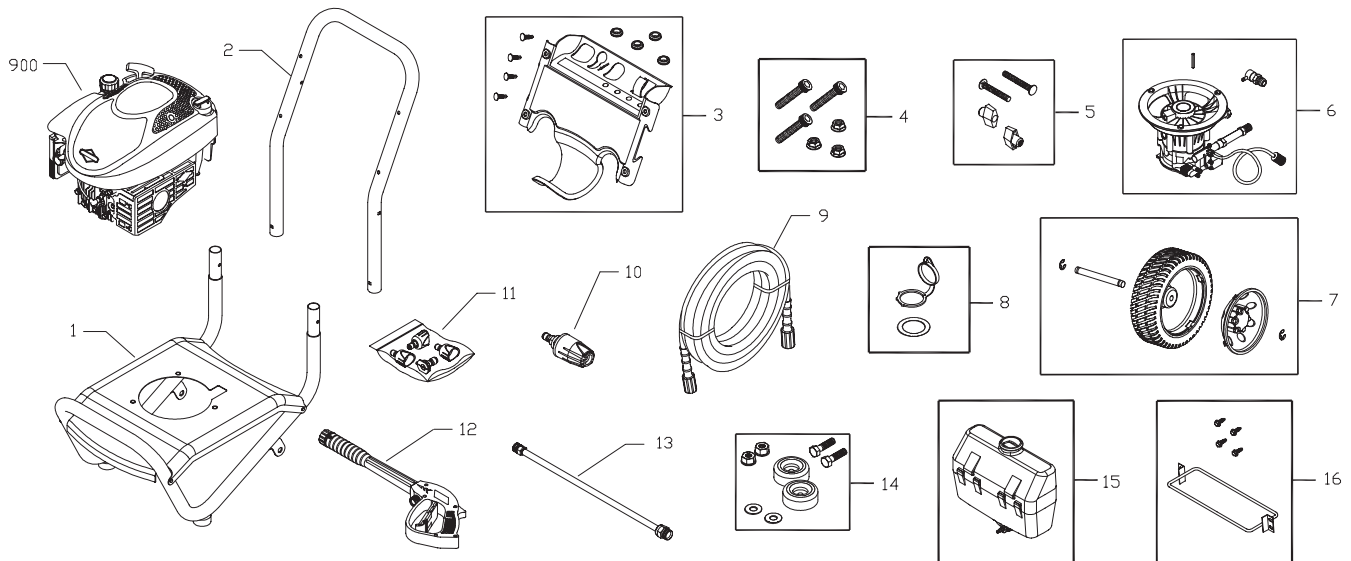

Illustrated Parts List

Questions? Help is just a moment away!

Call: **Pressure Washer Helpline**

1-800-743-4115 M-F 8-5 CT

BRIGGS & STRATTON POWER PRODUCTS GROUP, LLC
JEFFERSON, WISCONSIN, U.S.A.

Model No. 020306 (2550 PSI (175.8 BARS) Pressure Washer) Manual No. 203787A Revision - (04/11/2007)

Exploded View and Parts List — Main Unit

Item	Part #	Description
1	202481GS	ASSY, Base
2	J199110GS	HANDLE
3	202762GS	KIT, Bilbrd Assy, w/Decals & Clips
	195964GS	Clip
	30809GS	Grommet
4	192529GS	KIT, Pump Mounting Hardware
5	B2203GS	KIT, Handle Connector
6	202605GS	ASSY, Pump
	23139GS	Key
	194298GS	Valve, Thermal Relief
7	202483GS	KIT, Wheel
	201313GS	Axle
	200520GS	Hubcap
	192050GS	E-Ring
8	202763GS	KIT, Cap, Chem Container
9	202017GS	HOSE
10	198730GS	ASSY, Turbo Max
11	202181GS	KIT, Nozzle
	201580RGS	Nozzle, Project Pro, Yellow
	201580XGS	Nozzle, Project Pro, Orange
	201580AEGS	Nozzle, Project Pro, Red
	198841GS	Nozzle, Plastic, Soap
12	193482GS	GUN
13	200595GS	EXTENSION

Item	Part #	Description
14	192310GS	KIT, Vibration Mount
15	199229GS	ASSY, Tank, Chem
	192980GS	Kit, Valve
16	195856GS	KIT, Wireform
900	NSP	ENGINE

Items Not Illustrated:

203787GS	MANUAL, Operator's
BB3061BGS	OIL BOTTLE
87815GS	GOGGLES
A1040NGS	HOSE, Chemical
275034	LABLE, Warning
793943	COVER, Static/Label Assy
200672GS	DECAL, Caution, Hearing
202215GS	DECAL, Eng, Shroud
195015GS	KIT, Tag Warning, Eng/Frnch

Exploded View and Parts List — Pump

Item	Part #	Description
19	190571GS	CAP, Oil
28	190627GS	MANIFOLD
45	190578GS	PIN
62	190581GS	CAP, 1/8
76	194298GS	THERMAL RELIEF
A	203641GS	KIT, UNLOADER STEM
B	190632GS	KIT, WATER INLET, ALUM
C	190634GS	KIT, OUTLET, ALUMINIUM
D	203631GS	KIT, HEAD ALUMINIUM
E	193806GS	KIT, CHECK VALVES
F	190592GS	KIT, INLET CHECK
G	203640GS	KIT, CHEMICAL INJECTION
H	193807GS	KIT, SEAL SET
J	189971GS	KIT, CHEMICAL HOSE
K	193971GS	KIT, PIPE FITTING
L	193972GS	KIT, UNLOADER SEAT