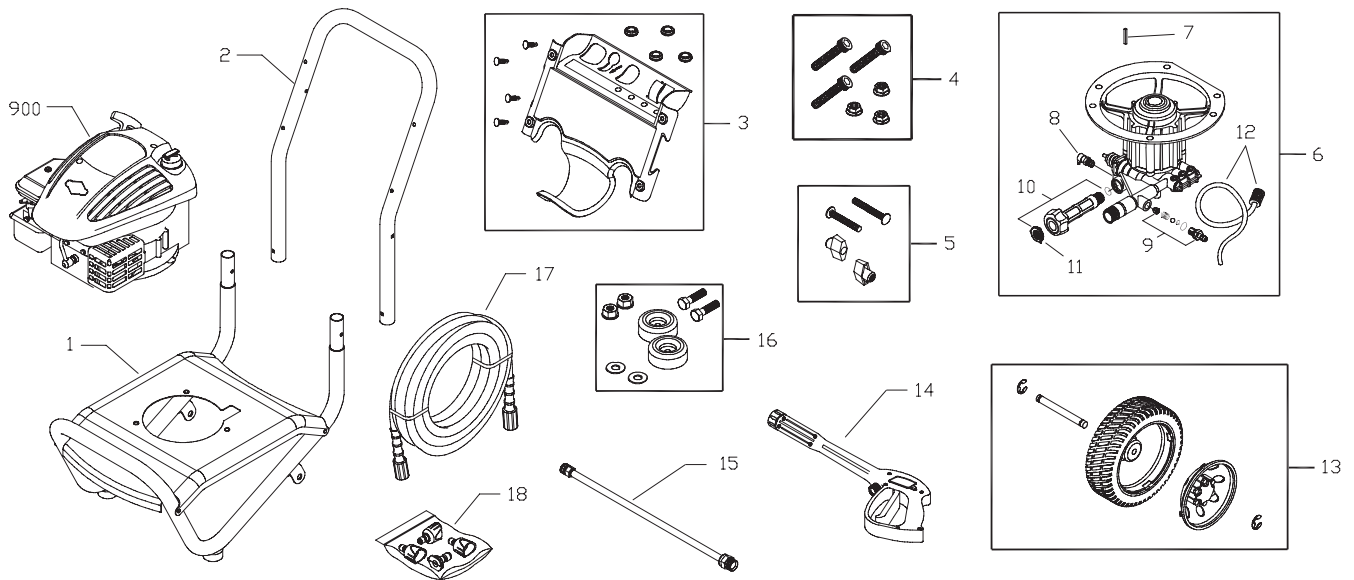

Illustrated Parts List

Questions? Help is just a moment away!

Call: **Pressure Washer Helpline**

1-800-743-4115 M-F 8-5 CT

BRIGGS & STRATTON POWER PRODUCTS GROUP, LLC
JEFFERSON, WISCONSIN, U.S.A.

Model No. 020318 (2200 PSI (151.7 BARS) Pressure Washer) Manual No. 203766A Revision B (05/01/2008)

Exploded View and Parts list — Main Unit

Item	Part #	Description
1	202791GS	BASE, w/Mounts
2	Y199110GS	HANDLE
3	202792GS	ASSY, Billboard w/Decals & Clips
	195964GS	Clips, Tree
	30809GS	Grommet
4	192649GS	KIT, Pump Mounting Hardware
5	B2203GS	KIT, Handle Connector
6	200200GS	ASSY, Pump
7	23139GS	Key
8	194298GS	Valve, Thermal Relief
9	200279GS	Kit, Chemical Injection
10	200278GS	Kit, Water Inlet
11	B2384GS	Filter, Inlet
12	189971GS	Kit, Chemical Hose
13	202483GS	KIT, Wheel
	203872GS	Axle
	200520GS	Hubcap
	192050GS	E-Ring
14	204627GS	GUN
15	200595GS	EXTENSION, QC
16	192310GS	KIT, Vibration Mount

Item	Part #	Description
17	202017GS	HOSE
18	202181GS	KIT, Nozzles
	198841GS	Nozzle, Soap
	201580AEGS	Nozzle, QC, Project Pro, Red
	201580XGS	Nozzle, QC, Project Pro, Orange
	201580RGS	Nozzle, QC, Project Pro, Yellow
900	§	ENGINE