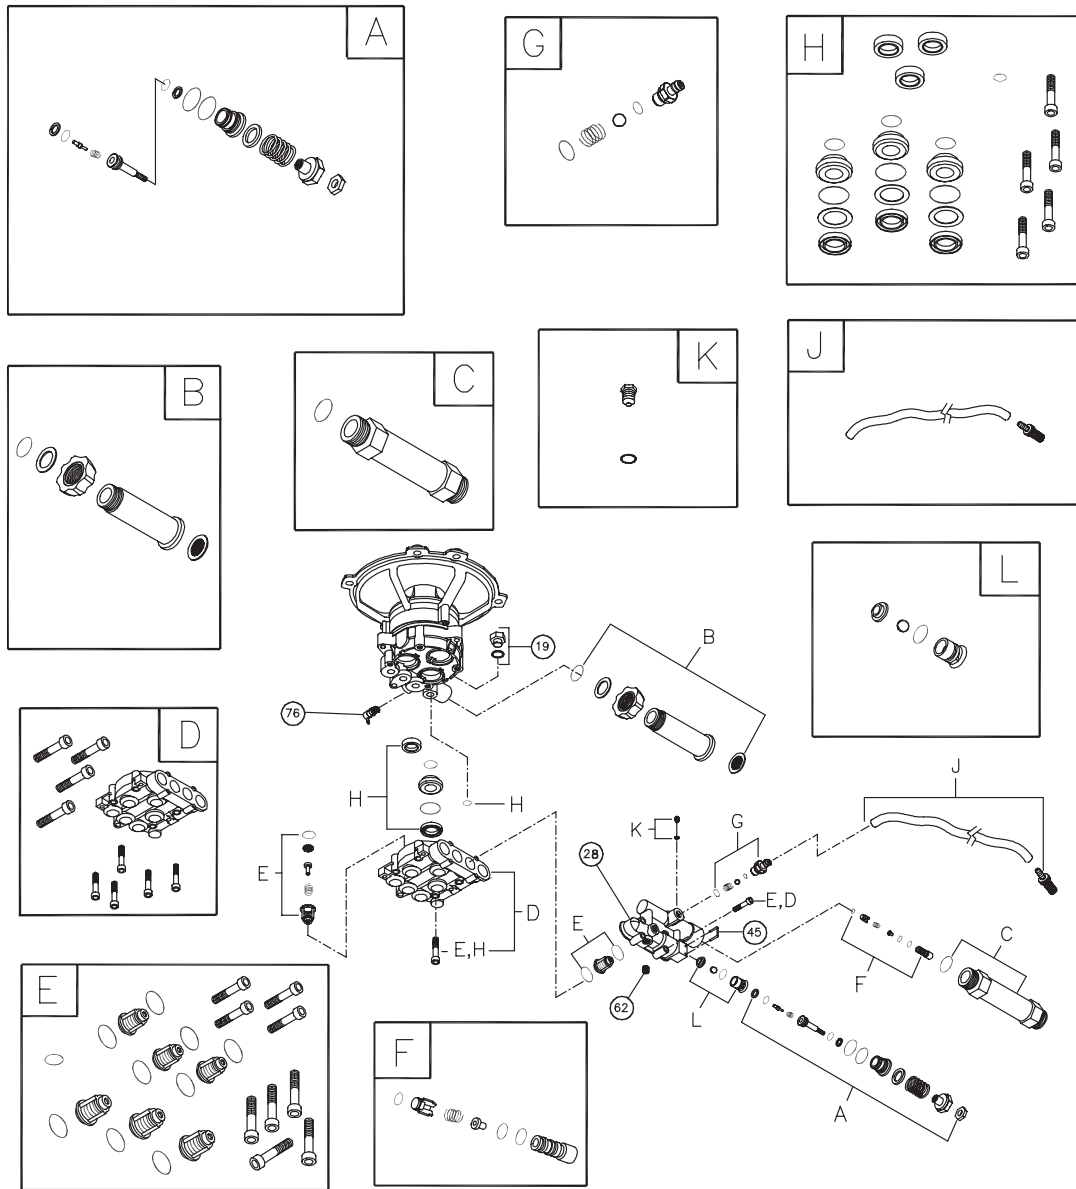

Exploded View and Parts List — Main Unit

Item	Part #	Description
1	202791GS	ASSY, Base
2	Y199110GS	HANDLE
3	203075GS	ASSY, Billboard w/Decals & Clips
	195964GS	Clip
	30809GS	Grommet
4	192529GS	KIT, Pump Mounting Hardware
5	202605GS	ASSY, Pump
	23139GS	Key
	194298GS	Valve, Thermal Relief
6	202483GS	KIT, Wheel
	201313GS	Axle
	200520GS	CAP, Hub
	192050GS	E-Ring
7	202017GS	HOSE
8	202181GS	KIT, Nozzle
	201580RGS	Nozzle, Project Pro, Yellow
	201580XGS	Nozzle, Project Pro, Orange
	201580AEGS	Nozzle, Project Pro, Red
	198841GS	Nozzle, Plastic, Soap
9	193482GS	GUN
10	200595GS	EXTENSION, QC
11	B2203GS	KIT, Handle Connector
12	192310GS	KIT, Vibration Mount
900	§	ENGINE

Items Not Illustrated:

203767GS	MANUAL, Operator's
BB3061BGS	OIL BOTTLE
87815GS	GOGGLES
275034	LABLE, Warning
793943	COVER, Static/Label Assy
202502GS	DECAL, Eng, Shroud
194256GS	KIT, Tag Warning

Optional Accessories

Exploded View and Parts List — Pump

Item	Part #	Description
19	190571GS	CAP, Oil
28	190627GS	MANIFOLD
45	190578GS	PIN
62	190581GS	CAP, 1/8
76	194298GS	THERMAL RELIEF
A	203641GS	KIT, UNLOADER STEM
B	190632GS	KIT, WATER INLET, ALUMINIUM
C	190634GS	KIT, OUTLET, ALUMINIUM
D	203631GS	KIT, HEAD ALUMINIUM
E	193806GS	KIT, CHECK VALVES
F	190592GS	KIT, INLET CHECK
G	203640GS	KIT, CHEMICAL INJECTION
H	193807GS	KIT, SEAL SET

Item	Part #	Description
J	189971GS	KIT, CHEMICAL HOSE
K	193971GS	KIT, PIPE FITTING
L	193972GS	KIT, UNLOADER SEAT

Parts Not Illustrated

B2384GS FILTER, Inlet

Optional Accessories

186452GS FILTER, Inlet, Bag of 10