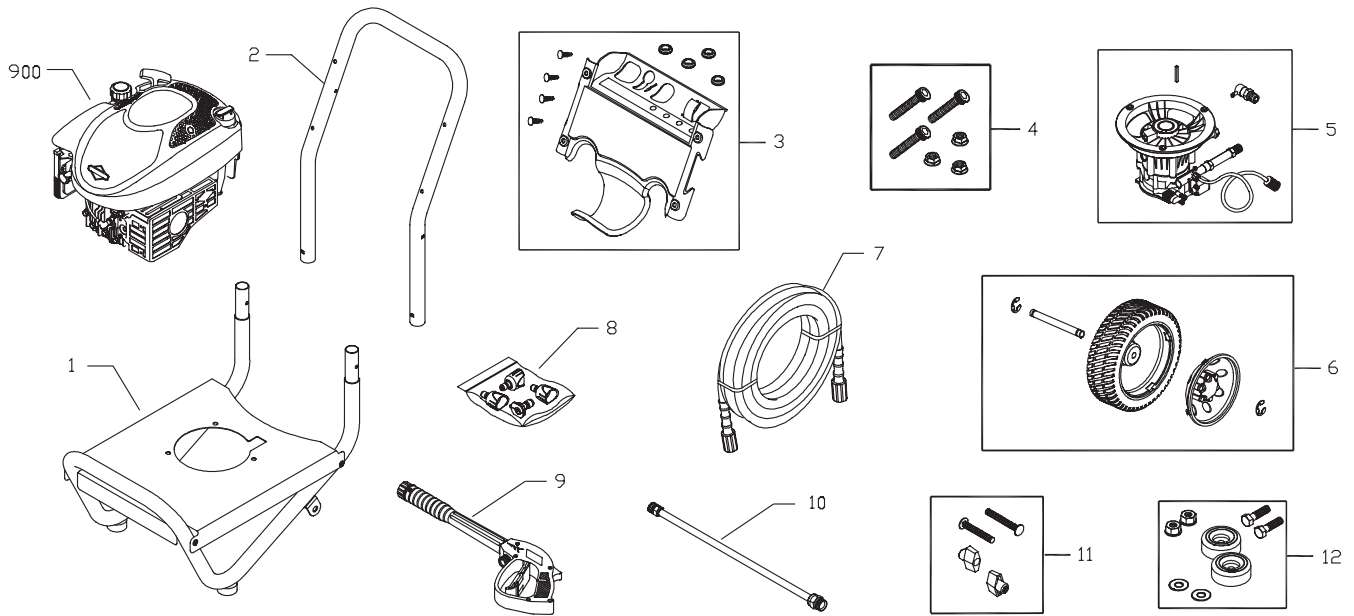

Illustrated Parts List

Questions? Help is just a moment away!

Call: **Pressure Washer Helpline**

1-800-743-4115 M-F 8-5 CT

BRIGGS & STRATTON POWER PRODUCTS GROUP, LLC
JEFFERSON, WISCONSIN, U.S.A.

Model No. 020319 (2550 PSI (155.1 BARS) Pressure Washer) Manual No. 203767A Revision A (04/30//2007)

Exploded View and Parts List — Main Unit

Item	Part #	Description
1	202791GS	ASSY, Base
2	Y199110GS	HANDLE
3	203075GS	ASSY, Billboard w/Decals & Clips
	195964GS	Clip
	30809GS	Grommet
4	192529GS	KIT, Pump Mounting Hardware
5	202605GS	ASSY, Pump
	23139GS	Key
	194298GS	Valve, Thermal Relief
6	202483GS	KIT, Wheel
	201313GS	Axle
	200520GS	CAP, Hub
	192050GS	E-Ring
7	202017GS	HOSE
8	202181GS	KIT, Nozzle
	201580RGS	Nozzle, Project Pro, Yellow
	201580XGS	Nozzle, Project Pro, Orange
	201580AEGS	Nozzle, Project Pro, Red
	198841GS	Nozzle, Plastic, Soap
9	193482GS	GUN
10	200595GS	EXTENSION, QC
11	B2203GS	KIT, Handle Connector
12	192310GS	KIT, Vibration Mount
900	§	ENGINE

Exploded View and Parts List — Pump

Item	Part #	Description
19	190571GS	CAP, Oil
28	190627GS	MANIFOLD
45	190578GS	PIN
62	190581GS	CAP, 1/8
76	194298GS	THERMAL RELIEF
A	203641GS	KIT, UNLOADER STEM
B	190632GS	KIT, WATER INLET, ALUMINIUM
C	190634GS	KIT, OUTLET, ALUMINIUM
D	203631GS	KIT, HEAD ALUMINIUM
E	193806GS	KIT, CHECK VALVES
F	190592GS	KIT, INLET CHECK
G	203640GS	KIT, CHEMICAL INJECTION
H	193807GS	KIT, SEAL SET