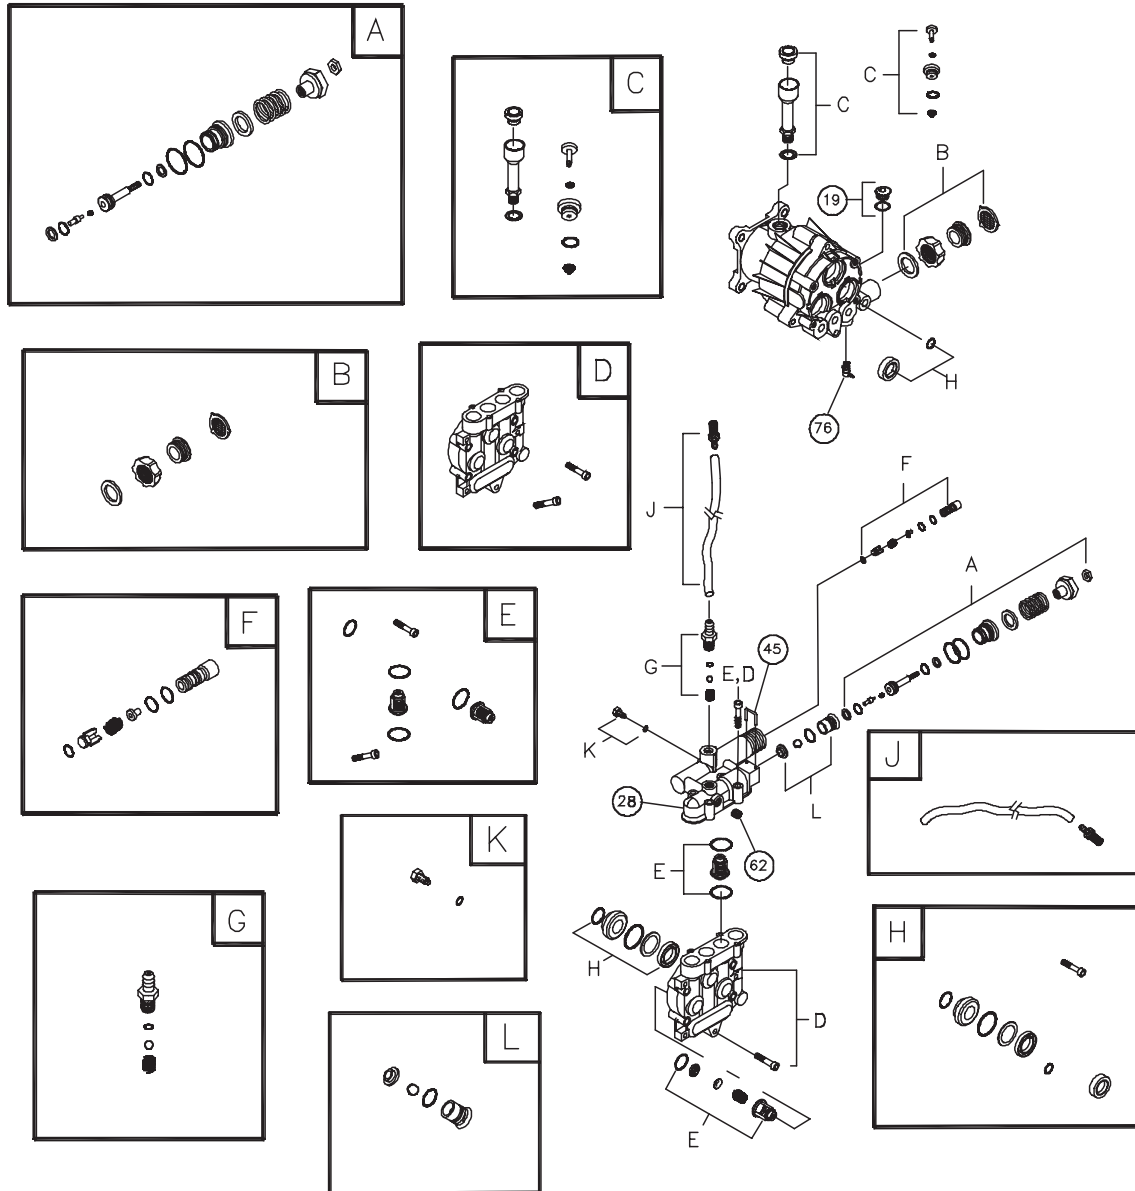

Exploded View and Parts List — Main Unit

Item	Part #	Description
1	203081GS	ASSY, Base
2	Y201499GS	HANDLE
3	203082GS	KIT, Billboard, w/Decals & Clips
	195964GS	Clips, Tree
	30809GS	Grommet
4	192131GS	KIT, Pump Mounting Hardware
5	198347GS	ASSY, Pump
	194298GS	Valve, Thermal Relief
	23139DGS	Key
6	203083GS	KIT, Wheel
	200520GS	Hubcap
	192050GS	E-Ring
7	202017GS	HOSE
8	200595GS	EXTENSION
9	192553GS	KIT, Vibration Mount
10	199990GS	GUN
11	202182GS	KIT, Nozzle
	201580RGS	Nozzle, QC, Project Pro, Yellow
	201580XGS	Nozzle, QC, Project Pro, Orange
	201580AAGS	Nozzle, QC, Project Pro, Red
	198841GS	Nozzle, Plastic, Soap
12	B2203GS	KIT, Handle Fastening
13	192134GS	KIT, Engine Mounting Hardware
900	§	ENGINE

Items Not Illustrated:

203768GS	MANUAL, Operator's
202494GS	DECAL, Engine
202495GS	DECAL, Cover Air Cleaner
200658GS	DECAL, Recoil
87815GS	GOGGLES
201314GS	AXLE
BB3061BGS	OIL BOTTLE
695755	KNOB, Throttle
194256GS	KIT, Hang Tag, Warning

Exploded View and Parts List — Pump

Item	Part #	Description
19	190571GS	CAP, Oil
28	198102GS	MANIFOLD
45	190578GS	PIN
62	190581GS	CAP, 1/8
76	194298GS	THERMAL RELIEF
A	190594GS	KIT, UNLOADER
B	190670GS	KIT, WATER INLET
C	190669GS	KIT, BREATHER TUBE
D	193808GS	KIT, HEAD BRASS
E	193806GS	KIT, CHECK VALVES
F	190592GS	KIT, INLET CHECK
G	190593GS	KIT, CHEMICAL INJECTION

Item	Part #	Description
H	193807GS	KIT, SEAL SET
J	189971GS	KIT, CHEMICAL HOSE
K	193971GS	KIT, PIPE FITTING
L	193972GS	KIT, UNLOADER SEAT

Parts Not Illustrated

190585GS	OIL BOTTLE
B2384GS	FILTER, Inlet

NOTE: Item letters A - L are service kits and include all parts shown within the box.