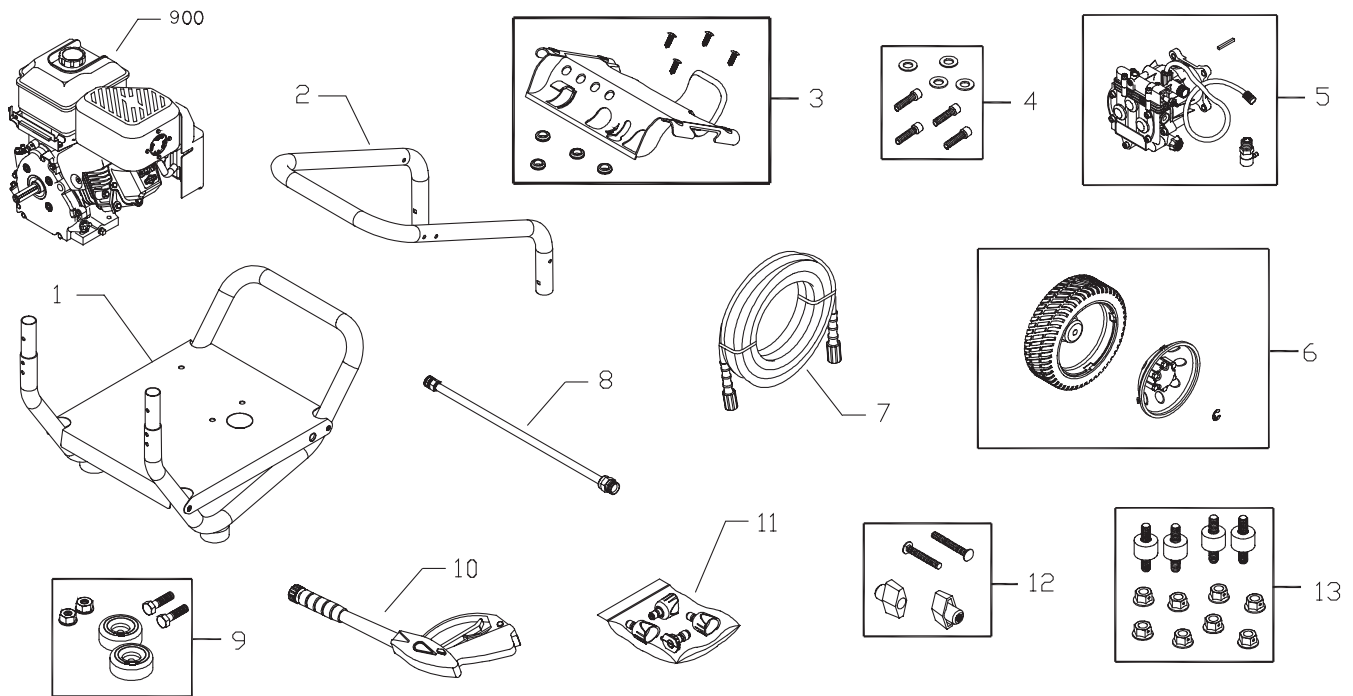

Exploded View and Parts List — Main Unit

Item	Part #	Description
1	203081GS	ASSY, Base
2	Y201499GS	HANDLE
3	203082GS	KIT, Billboard, w/Decals & Clips
	195964GS	Clips, Tree
	30809GS	Grommet
4	192131GS	KIT, Pump Mounting Hardware
5	198347GS	ASSY, Pump
	194298GS	Valve, Thermal Relief
	23139DGS	Key
6	203083GS	KIT, Wheel
	200520GS	Hubcap
	192050GS	E-Ring
7	202017GS	HOSE
8	200595GS	EXTENSION
9	192553GS	KIT, Vibration Mount
10	199990GS	GUN
11	202182GS	KIT, Nozzle
	201580RGS	Nozzle, QC, Project Pro, Yellow
	201580XGS	Nozzle, QC, Project Pro, Orange
	201580AAGS	Nozzle, QC, Project Pro, Red
	198841GS	Nozzle, Plastic, Soap
12	B2203GS	KIT, Handle Fastening
13	192134GS	KIT, Engine Mounting Hardware
900	§	ENGINE

Items Not Illustrated:

203768GS	MANUAL, Operator's
202494GS	DECAL, Engine
202495GS	DECAL, Cover Air Cleaner
200658GS	DECAL, Recoil
87815GS	GOGGLES
201314GS	AXLE
BB3061BGS	OIL BOTTLE
695755	KNOB, Throttle
194256GS	KIT, Hang Tag, Warning

Exploded View and Parts List — Pump

Item	Part #	Description
19	190571GS	CAP, Oil
28	198102GS	MANIFOLD
45	190578GS	PIN
62	190581GS	CAP, 1/8
76	194298GS	THERMAL RELIEF
A	190594GS	KIT, UNLOADER
B	190670GS	KIT, WATER INLET
C	190669GS	KIT, BREATHER TUBE
D	193808GS	KIT, HEAD BRASS
E	193806GS	KIT, CHECK VALVES
F	190592GS	KIT, INLET CHECK
G	190593GS	KIT, CHEMICAL INJECTION

Item	Part #	Description
H	193807GS	KIT, SEAL SET
J	189971GS	KIT, CHEMICAL HOSE
K	193971GS	KIT, PIPE FITTING
L	193972GS	KIT, UNLOADER SEAT

Parts Not Illustrated

190585GS	OIL BOTTLE
B2384GS	FILTER, Inlet

NOTE: Item letters A - L are service kits and include all parts shown within the box.