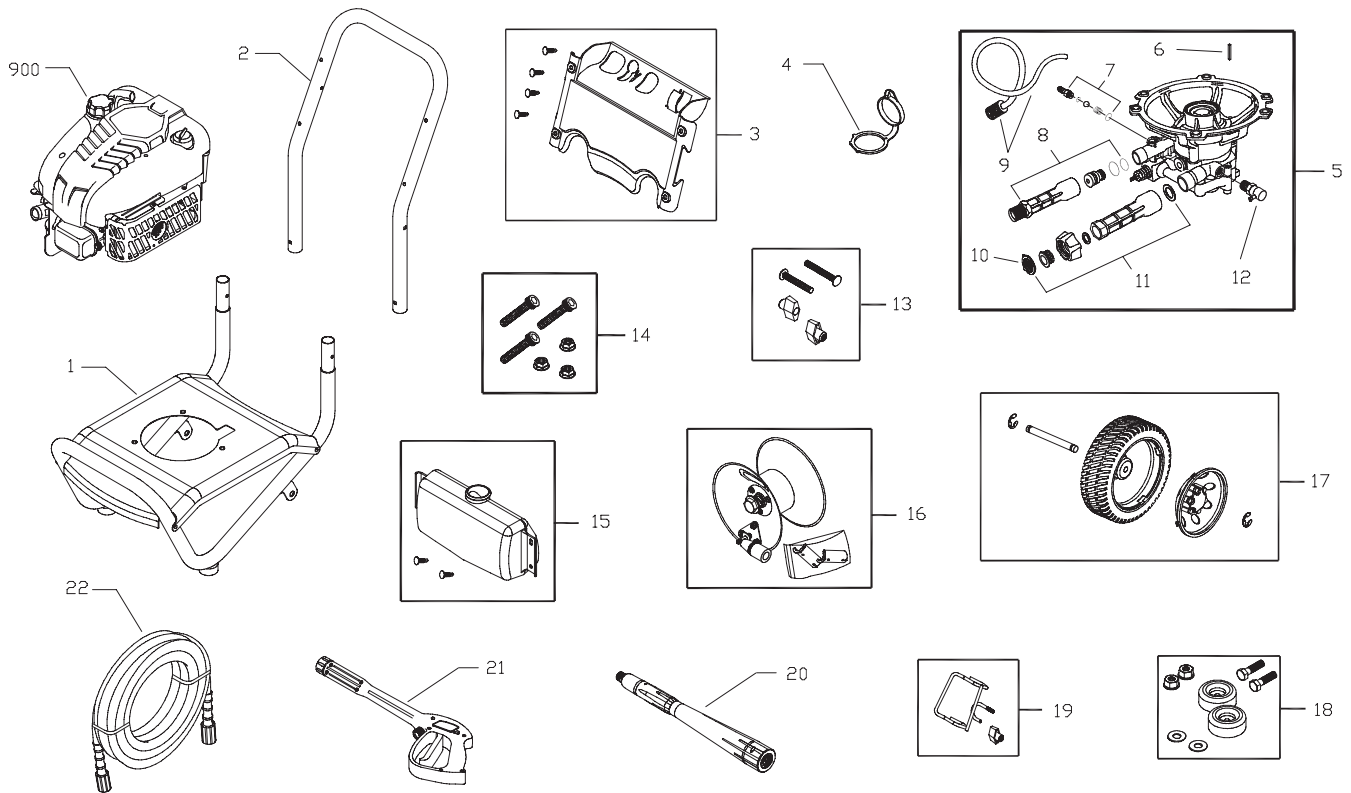

Model No. 020362 (2700 PSI (186.1 BARS) Pressure Washer) Manual No. 205770A Revision - (04/04/2008)

# Exploded View and Parts List — Main Unit

Item	Part #	Description
1	202481GS	BASE, w/Mounts
2	Y199110GS	HANDLE
3	206974GS	ASSY, Billboard w/Decals & Clips
	195964GS	Clip
4	B3222EGS	CAP, Chemical Tank
5	205816GS	ASSY, Pump
6	23139GS	Key
7	190593GS	Kit, Chemical Injection
8	206375GS	Kit, Water Outlet
9	189971GS	KIT, Chemical Hose/Filter
10	B2384GS	Filter, Inlet
11	206374GS	Kit, Water Inlet
12	194298GS	Valve, Thermal Relief
13	B2203GS	KIT, Handle Connector
14	203526GS	KIT, Pump Mounting Hardware
15	205369GS	KIT, Tank, Chemical w/Clips
	192980GS	Valve
16	192648GS	ASSY, Hose Reel
17	202483GS	KIT, Wheel
	201313GS	Axle
	200520GS	Hubcap
	192050GS	E-Ring
18	192310GS	KIT, Vibration Mount